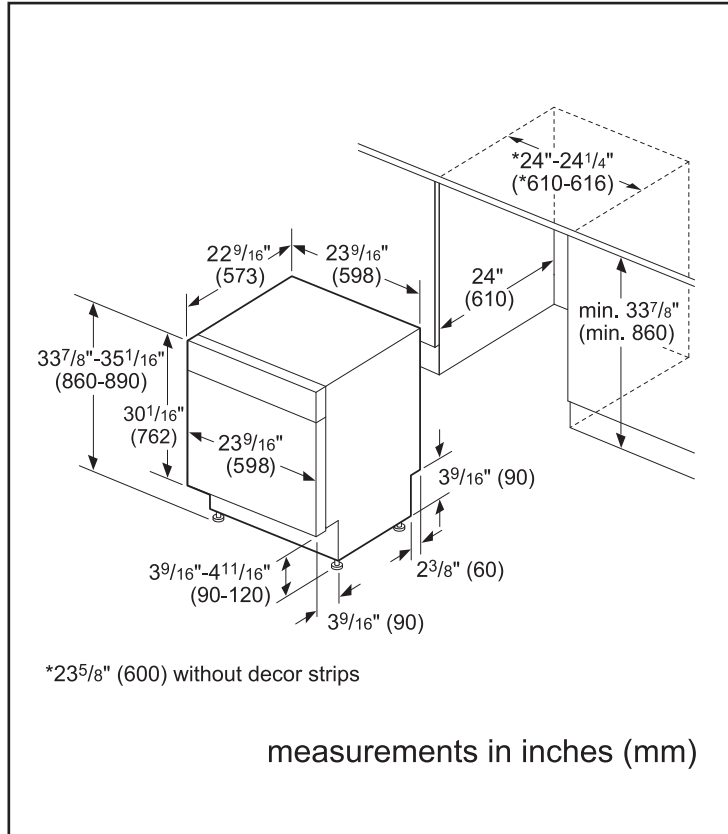

24" Bar Handle Dishwasher

100 Series Premium – White SHX5AEM2N

Installation Details

Accessories: To purchase Bosch accessories, cleaners & parts please visit www.bosch-home.com/us/store or call 1-800-944-2904 (Mon to Fri 5 am to 6 pm PST, Sat 6 am to 3 pm PST).

Notes: All height, width and depth dimensions are shown in inches. BSH reserves the absolute and unrestricted right to change product materials and specifications, at any time, without notice. Consult the product's installation instructions for final dimensional data and other details prior to making cutout.

Warranties: Please see Use & Care manual or Bosch website for statement of limited warranty.

For more information on our entire line of products, go to www.bosch-home.com/us or call 1-800-944-2904

© BSH Home Appliances Corporation. All rights reserved. Bosch is a registered trademark of Robert Bosch GmbH.