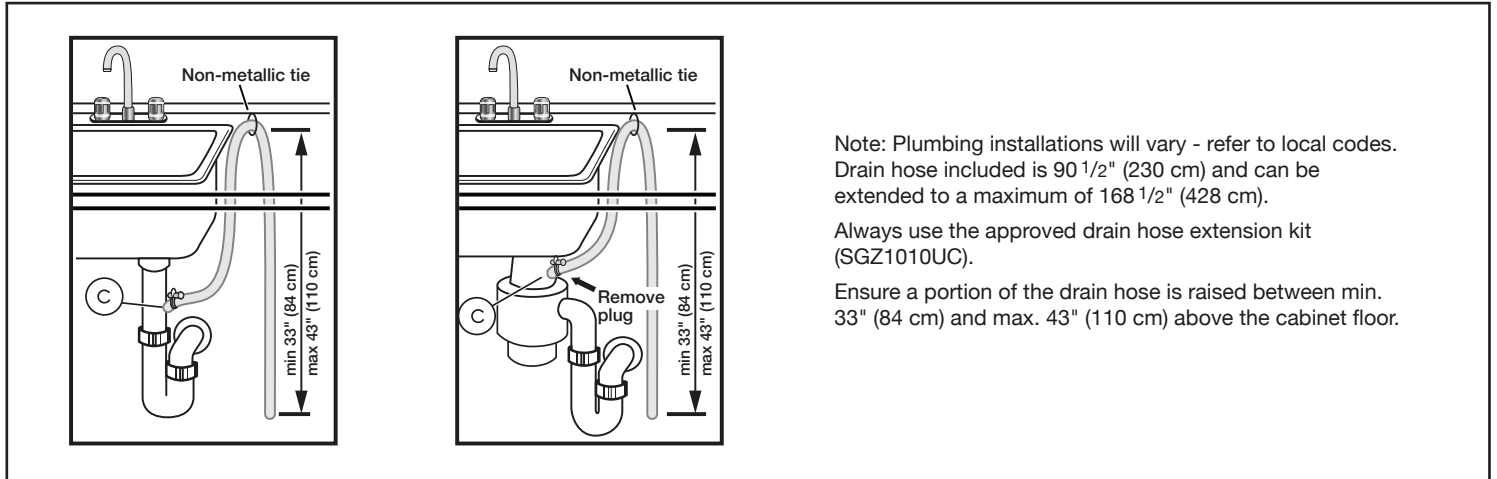

Notes: All height, width and depth dimensions are shown in inches. BSH reserves the absolute and unrestricted right to change product materials and specifications, at any time, without notice. Consult the product's installation instructions for final dimensional data and other details prior to making cutout.

24" Bar Handle Dishwasher

100 Series Premium – White SHX5AEM2N

BOSCH

Invented for life

Installation Details

Accessories: To purchase Bosch accessories, cleaners & parts please visit www.bosch-home.com/us/store or call 1-800-944-2904 (Mon to Fri 5 am to 6 pm PST, Sat 6 am to 3 pm PST).