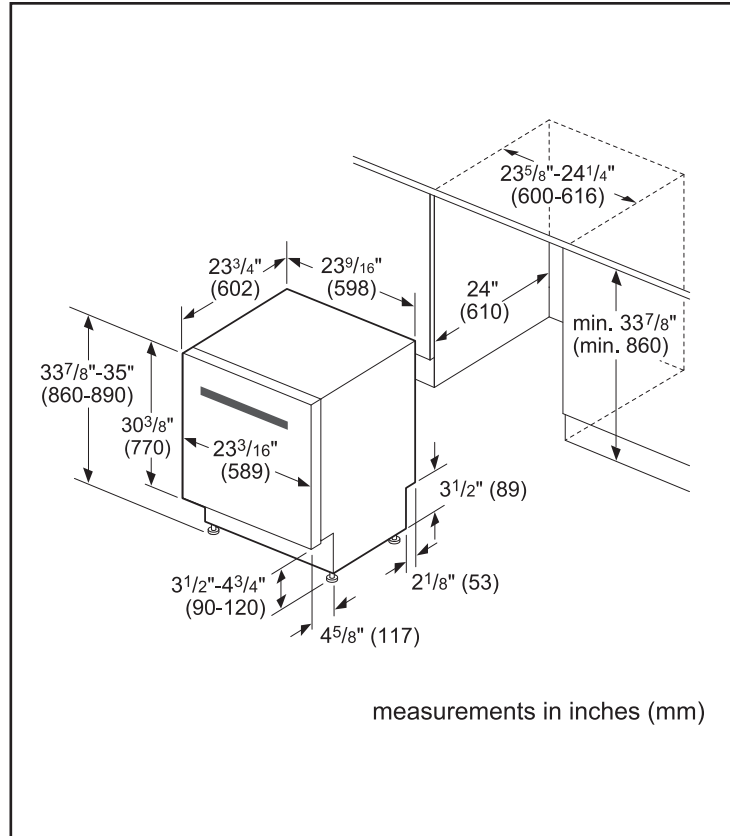

24" Bar Handle Dishwasher

800 Series – Black SHX78CM6N

Installation Details

Accessories: To purchase Bosch accessories, cleaners & parts please visit www.bosch-home.com/us/store or call 1-800-944-2904 (Mon to Fri 5 am to 6 pm PST, Sat 6 am to 3 pm PST).

Notes: All height, width and depth dimensions are shown in inches. BSH reserves the absolute and unrestricted right to change product materials and specifications, at any time, without notice. Consult the product's installation instructions for final dimensional data and other details prior to making cutout.

Warranties: Please see Use & Care manual or Bosch website for statement of limited warranty.

For more information on our entire line of products, go to www.bosch-home.com/us or call 1-800-944-2904

© BSH Home Appliances Corporation. All rights reserved. Bosch is a registered trademark of Robert Bosch GmbH.