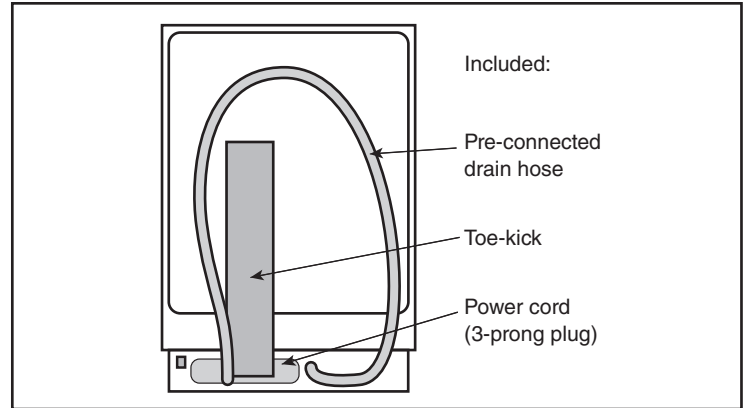

24" Bar Handle Dishwasher

800 Series – Black SHX78CM6N

Installation Details

Accessories: To purchase Bosch accessories, cleaners & parts please visit www.bosch-home.com/us/store or call 1-800-944-2904 (Mon to Fri 5 am to 6 pm PST, Sat 6 am to 3 pm PST).

Notes: All height, width and depth dimensions are shown in inches. BSH reserves the absolute and unrestricted right to change product materials and specifications, at any time, without notice. Consult the product's installation instructions for final dimensional data and other details prior to making cutout.

Warranties: Please see Use & Care manual or Bosch website for statement of limited warranty.

For more information on our entire line of products, go to www.bosch-home.com/us or call 1-800-944-2904

© BSH Home Appliances Corporation. All rights reserved. Bosch is a registered trademark of Robert Bosch GmbH.