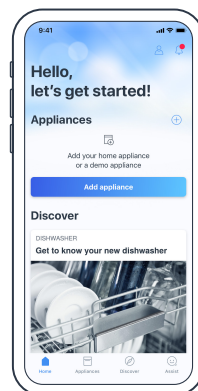

## Connect your dishwasher with Home Connect today

- 1 Download the Home Connect app and follow the instructions

You can also use Home Connect via the WeChat Mini Program.

- 2 Scan here to connect with the Home Connect app

### Selected benefits of Home Connect

- Control your dishwasher from anywhere via the app.
- Choose the right program for your dishes with EasyStart.
- Receive notifications when your tabs have run low and reorder them.