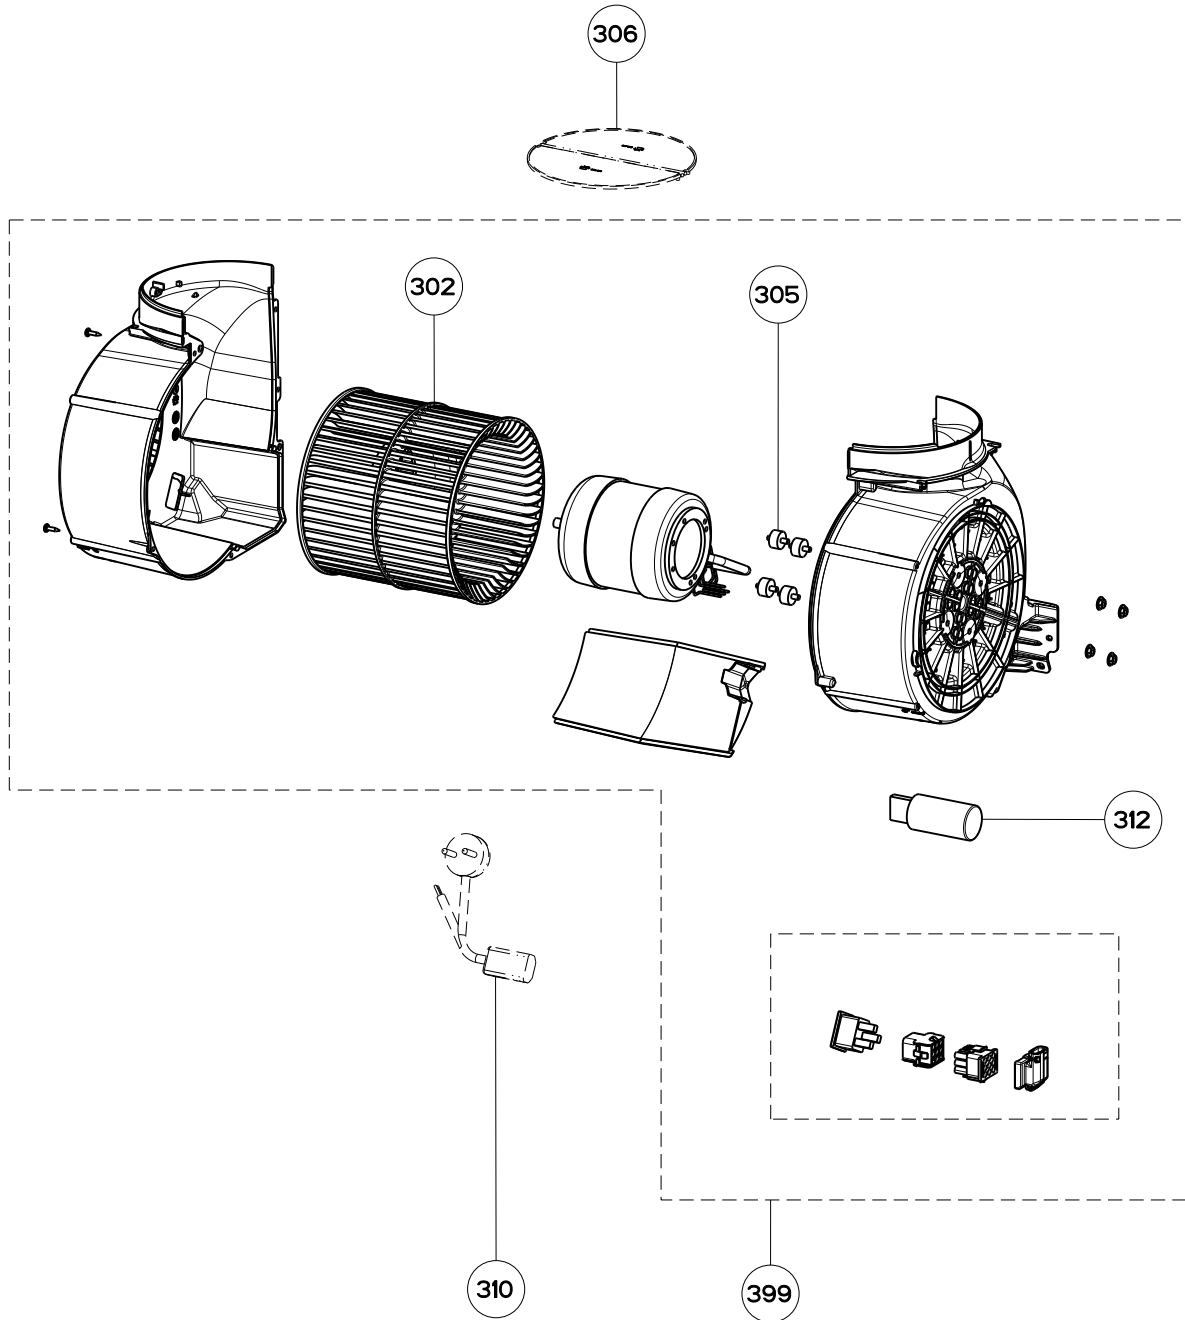

STILO 2022 SSV (Starting C Serial #)

body / chimney components

	Model Number	STIL24SSV2	STIL30SSV2	STIL36SSV2	STIL48SSV2	
Key	Description	24 Stainless	30 Stainless	36 Stainless	48 Stainless	Qty Req.
1	LED Lights	133.0603.761	133.0603.761	133.0603.761	133.0603.761	2 (24,30,36) 4 (48)
2	Grease Filters	133.0604.401	133.0380.474	133.0604.401	133.0604.401	2 (24,30), 3 (36), 4 (48)
501	Upper Chimney	133.0433.856	133.0433.856	133.0433.856	133.0433.856	1
502	Chimney Brackets	133.0361.373	133.0361.373	133.0361.373	133.0361.373	1
504	Hardware Kit	133.0474.335	133.0474.335	133.0474.335	133.0474.335	1
509	Lower Chimney	133.0326.976	133.0326.976	133.0326.976	133.0326.976	1
626	Transformer	133.0374.938	133.0374.938	133.0374.938	133.0374.938	1
627	Transformer Support	133.0182.439	133.0182.439	133.0182.439	133.0182.439	1
636	Canopy Wall Bracket	133.0200.466	133.0200.466	133.0200.466	133.0200.466	1

STILO 2022 SSV (Starting C Serial #)

switch components

	Model Number	STIL24SSV2	STIL30SSV2	STIL36SSV2	STIL48SSV2	
Key	Description	24 Stainless	30 Stainless	36 Stainless	48 Stainless	Qty Req.
101	Button Kit	133.0380.478	133.0380.478	133.0380.478	133.0380.478	1
190	Control board kit	133.0524.811	133.0524.811	133.0524.811	133.0524.811	1

STILO 2022 SSV (Starting C Serial #)

motor components

	Model Number	STIL24SSV2	STIL30SSV2	STIL36SSV2	STIL48SSV2	
Key	Description	24 Stainless	30 Stainless	36 Stainless	48 Stainless	Qty Req.
302	Impeller	133.0052.799	133.0052.799	133.0052.799	133.0052.799	1
305	Rubber Motor Mount (10 Included)	133.0051.604	133.0051.604	133.0051.604	133.0051.604	1
306	Damper Flaps (2 included)	133.0522.831	133.0522.831	133.0522.831	133.0522.831	1
310	Power Cord	133.0381.468	133.0381.468	133.0381.468	133.0381.468	1
312	Capacitor 25MF	133.0060.648	133.0060.648	133.0060.648	133.0060.648	1
399	Motor Group	133.0554.637	133.0554.637	133.0554.637	133.0554.637	1