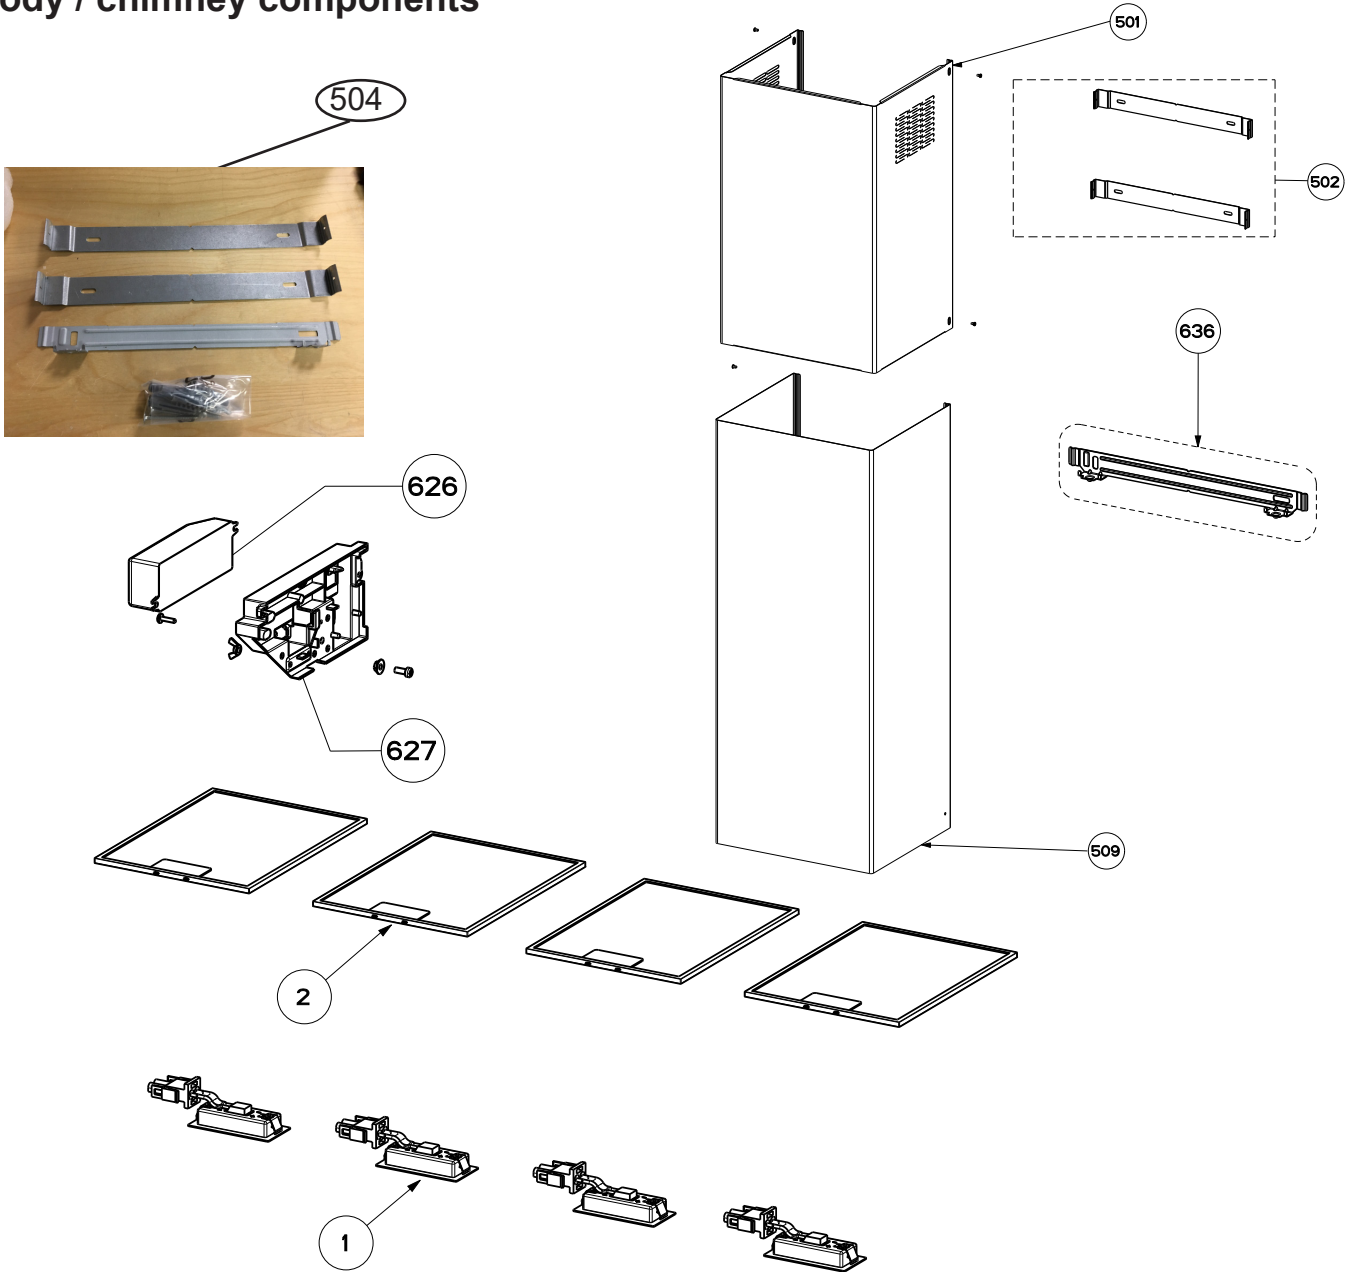

STILO 2022 SSV (Starting C Serial #)

body / chimney components

	Model Number	STIL24SSV2	STIL30SSV2	STIL36SSV2	STIL48SSV2	
Key	Description	24 Stainless	30 Stainless	36 Stainless	48 Stainless	Qty Req.
1	LED Lights	133.0603.761	133.0603.761	133.0603.761	133.0603.761	2 (24,30,36) 4 (48)
2	Grease Filters	133.0604.401	133.0380.474	133.0604.401	133.0604.401	2 (24,30), 3 (36), 4 (48)
501	Upper Chimney	133.0433.856	133.0433.856	133.0433.856	133.0433.856	1
502	Chimney Brackets	133.0361.373	133.0361.373	133.0361.373	133.0361.373	1
504	Hardware Kit	133.0474.335	133.0474.335	133.0474.335	133.0474.335	1
509	Lower Chimney	133.0326.976	133.0326.976	133.0326.976	133.0326.976	1
626	Transformer	133.0374.938	133.0374.938	133.0374.938	133.0374.938	1
627	Transformer Support	133.0182.439	133.0182.439	133.0182.439	133.0182.439	1
636	Canopy Wall Bracket	133.0200.466	133.0200.466	133.0200.466	133.0200.466	1

STILO 2022 SSV (Starting C Serial #)

switch components

	Model Number	STIL24SSV2	STIL30SSV2	STIL36SSV2	STIL48SSV2	
Key	Description	24 Stainless	30 Stainless	36 Stainless	48 Stainless	Qty Req.
101	Button Kit	133.0380.478	133.0380.478	133.0380.478	133.0380.478	1
190	Control board kit	133.0524.811	133.0524.811	133.0524.811	133.0524.811	1

STILO 2022 SSV (Starting C Serial #)

motor components

	Model Number	STIL24SSV2	STIL30SSV2	STIL36SSV2	STIL48SSV2	
Key	Description	24 Stainless	30 Stainless	36 Stainless	48 Stainless	Qty Req.
302	Impeller	133.0052.799	133.0052.799	133.0052.799	133.0052.799	1
305	Rubber Motor Mount (10 Included)	133.0051.604	133.0051.604	133.0051.604	133.0051.604	1
306	Damper Flaps (2 included)	133.0522.831	133.0522.831	133.0522.831	133.0522.831	1
310	Power Cord	133.0381.468	133.0381.468	133.0381.468	133.0381.468	1
312	Capacitor 25MF	133.0060.648	133.0060.648	133.0060.648	133.0060.648	1
399	Motor Group	133.0554.637	133.0554.637	133.0554.637	133.0554.637	1