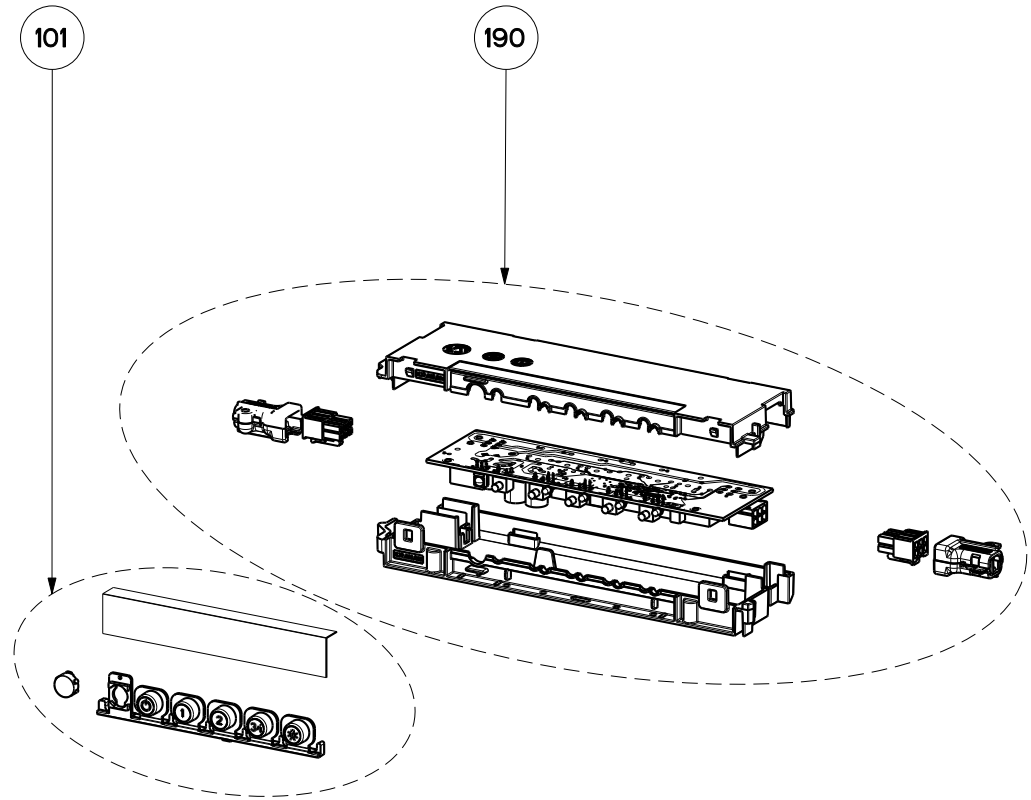

STILO 2022 SSV (Starting C Serial #)

body / chimney components

	Model Number	STIL24SSV2	STIL30SSV2	STIL36SSV2	STIL48SSV2	
Key	Description	24 Stainless	30 Stainless	36 Stainless	48 Stainless	Qty Req.
1	LED Lights	133.0603.761	133.0603.761	133.0603.761	133.0603.761	2 (24,30,36) 4 (48)
2	Grease Filters	133.0604.401	133.0380.474	133.0604.401	133.0604.401	2 (24,30), 3 (36), 4 (48)
501	Upper Chimney	133.0433.856	133.0433.856	133.0433.856	133.0433.856	1
502	Chimney Brackets	133.0361.373	133.0361.373	133.0361.373	133.0361.373	1
504	Hardware Kit	133.0474.335	133.0474.335	133.0474.335	133.0474.335	1
509	Lower Chimney	133.0326.976	133.0326.976	133.0326.976	133.0326.976	1
626	Transformer	133.0374.938	133.0374.938	133.0374.938	133.0374.938	1
627	Transformer Support	133.0182.439	133.0182.439	133.0182.439	133.0182.439	1
636	Canopy Wall Bracket	133.0200.466	133.0200.466	133.0200.466	133.0200.466	1

STILO 2022 SSV (Starting C Serial #)

switch components

	Model Number	STIL24SSV2	STIL30SSV2	STIL36SSV2	STIL48SSV2	
Key	Description	24 Stainless	30 Stainless	36 Stainless	48 Stainless	Qty Req.
101	Button Kit	133.0380.478	133.0380.478	133.0380.478	133.0380.478	1
190	Control board kit	133.0524.811	133.0524.811	133.0524.811	133.0524.811	1

STILO 2022 SSV (Starting C Serial #)

motor components

	Model Number	STIL24SSV2	STIL30SSV2	STIL36SSV2	STIL48SSV2	
Key	Description	24 Stainless	30 Stainless	36 Stainless	48 Stainless	Qty Req.
302	Impeller	133.0052.799	133.0052.799	133.0052.799	133.0052.799	1
305	Rubber Motor Mount (10 Included)	133.0051.604	133.0051.604	133.0051.604	133.0051.604	1
306	Damper Flaps (2 included)	133.0522.831	133.0522.831	133.0522.831	133.0522.831	1
310	Power Cord	133.0381.468	133.0381.468	133.0381.468	133.0381.468	1
312	Capacitor 25MF	133.0060.648	133.0060.648	133.0060.648	133.0060.648	1
399	Motor Group	133.0554.637	133.0554.637	133.0554.637	133.0554.637	1