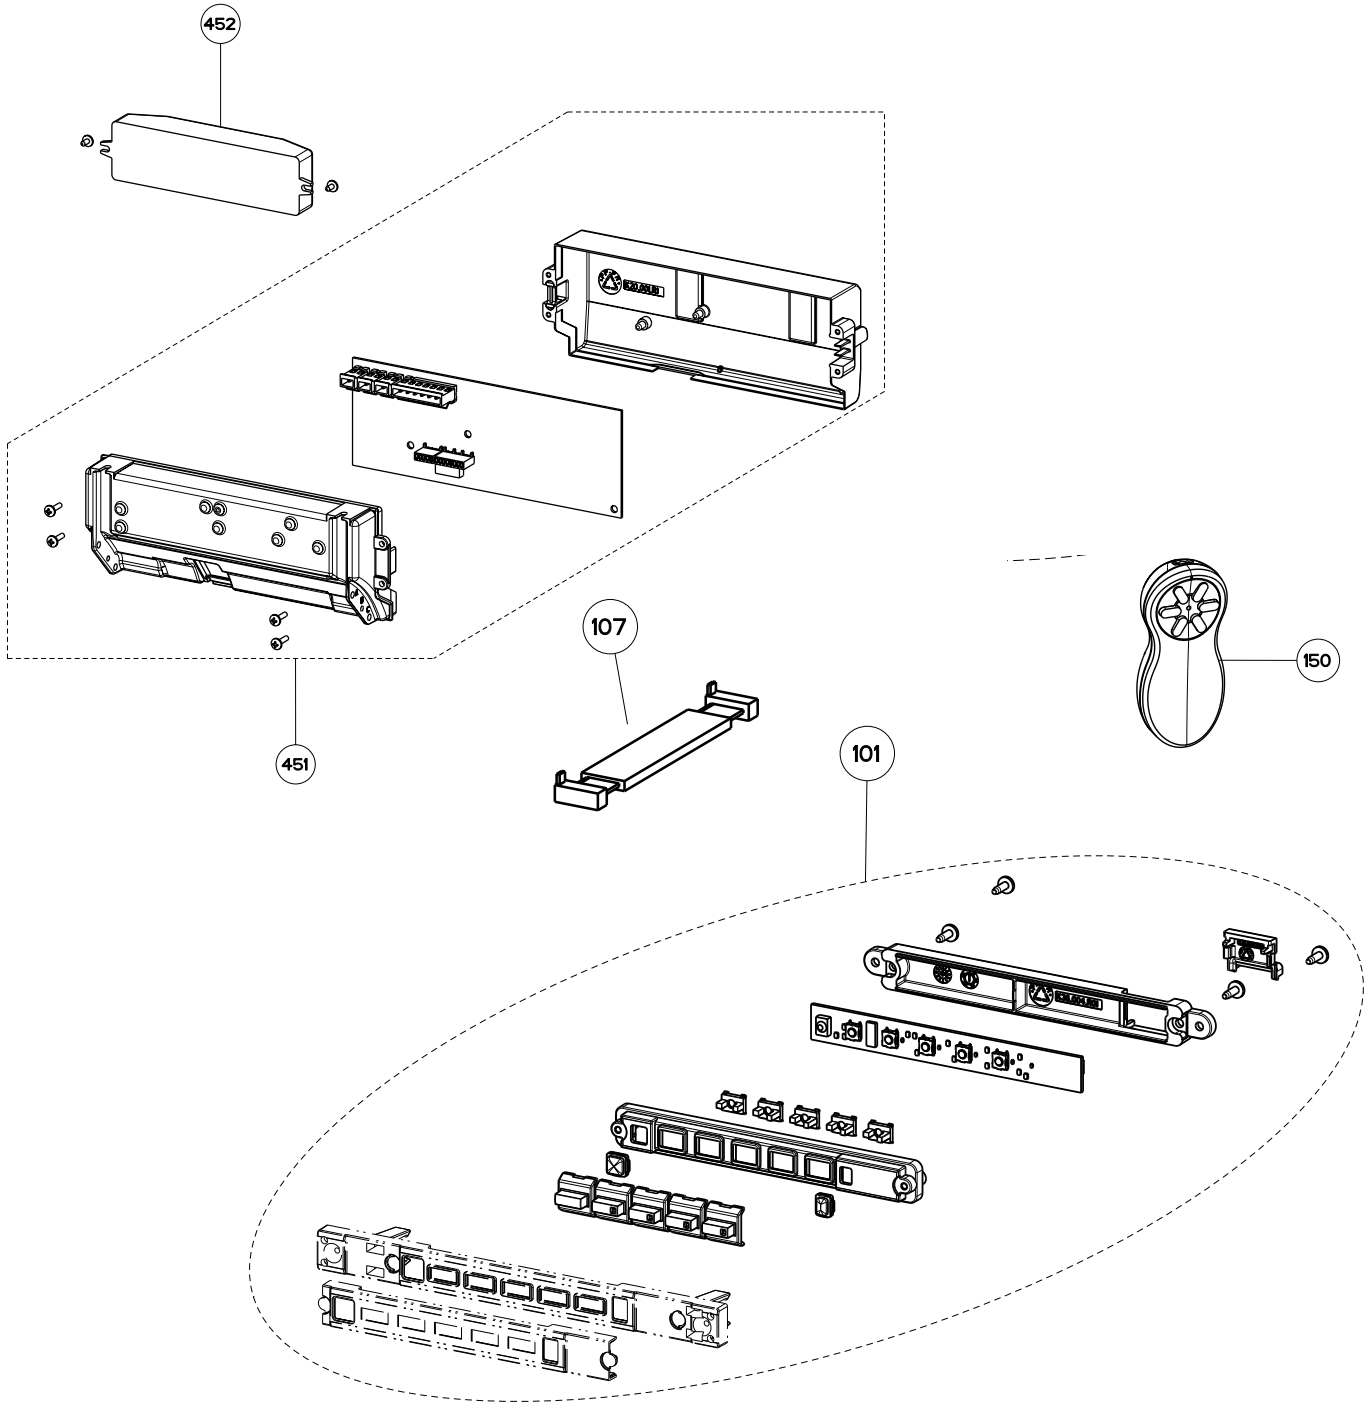

STRATUS SSV 2024 BLOWER INCLUDED (Serial # Starts E)

body components

	Model Number	STRTIS36WHV	STRTIS48WHV	STRTIS36SSV	STRTIS48SSV	
Key	Description	36 White glass	48 White glass	36 Stainless Steel	48 Stainless Steel	Qty Req.
1	Panel Hinge Kit	133.0304.582	133.0304.582	133.0304.582	133.0304.582	2 , 3 (48WHV only)
2	Magnet (2 pcs)	133.0673.877	133.0673.877	133.0673.877	133.0673.877	2
4	Grease Filter	133.0036.291	133.0036.291	133.0036.291	133.0036.291	3 (36"), 4 (48")
7	Rod Mounting Brackets (4 pcs)	133.0366.275	133.0366.275	133.0366.275	133.0366.275	1
9	Threaded Rods (4 pcs)	133.0366.274	133.0366.274	133.0366.274	133.0366.274	1
11	LED light bar 4 Watts	133.0682.456	133.0682.456	133.0682.456	133.0682.456	2
12	Magnet (front panel close)	133.0401.022	133.0401.022	133.0401.022	133.0401.022	2 (36" SS, WH) , 4 (48" SS), 6 (48" WH)
13	Perimetric Panel	133.0673.874	133.0709.096	133.0673.880	133.0709.095	1
14	Panel Brace	133.0304.581	133.0304.581	N/A	N/A	1 (36" WH) , 2 (48" WH)
15	WiFi and Lighting Control Board	133.0693.427	133.0693.427	133.0693.427	133.0693.427	1

STRATUS SSV 2024 BLOWER INCLUDED (Serial # Starts E)

switch / control components

	Model Number	STRTIS36WHV	STRTIS48WHV	STRTIS36SSV	STRTIS48SSV	
Key	Description	36 White glass	48 White glass	36 Stainless Steel	48 Stainless Steel	Qty Req.
101	Control button Kit	133.0386.936	133.0386.936	133.0386.936	133.0386.936	1
107	Ribbon Connector	133.0016.845	133.0016.845	133.0016.845	133.0016.845	1
451	Control Board	133.0682.455	133.0682.455	133.0682.455	133.0682.455	1
452	Transformer	133.0549.712	133.0549.712	133.0549.712	133.0549.712	1
150	Remote Control	REMORIG	REMORIG	REMORIG	REMORIG	1