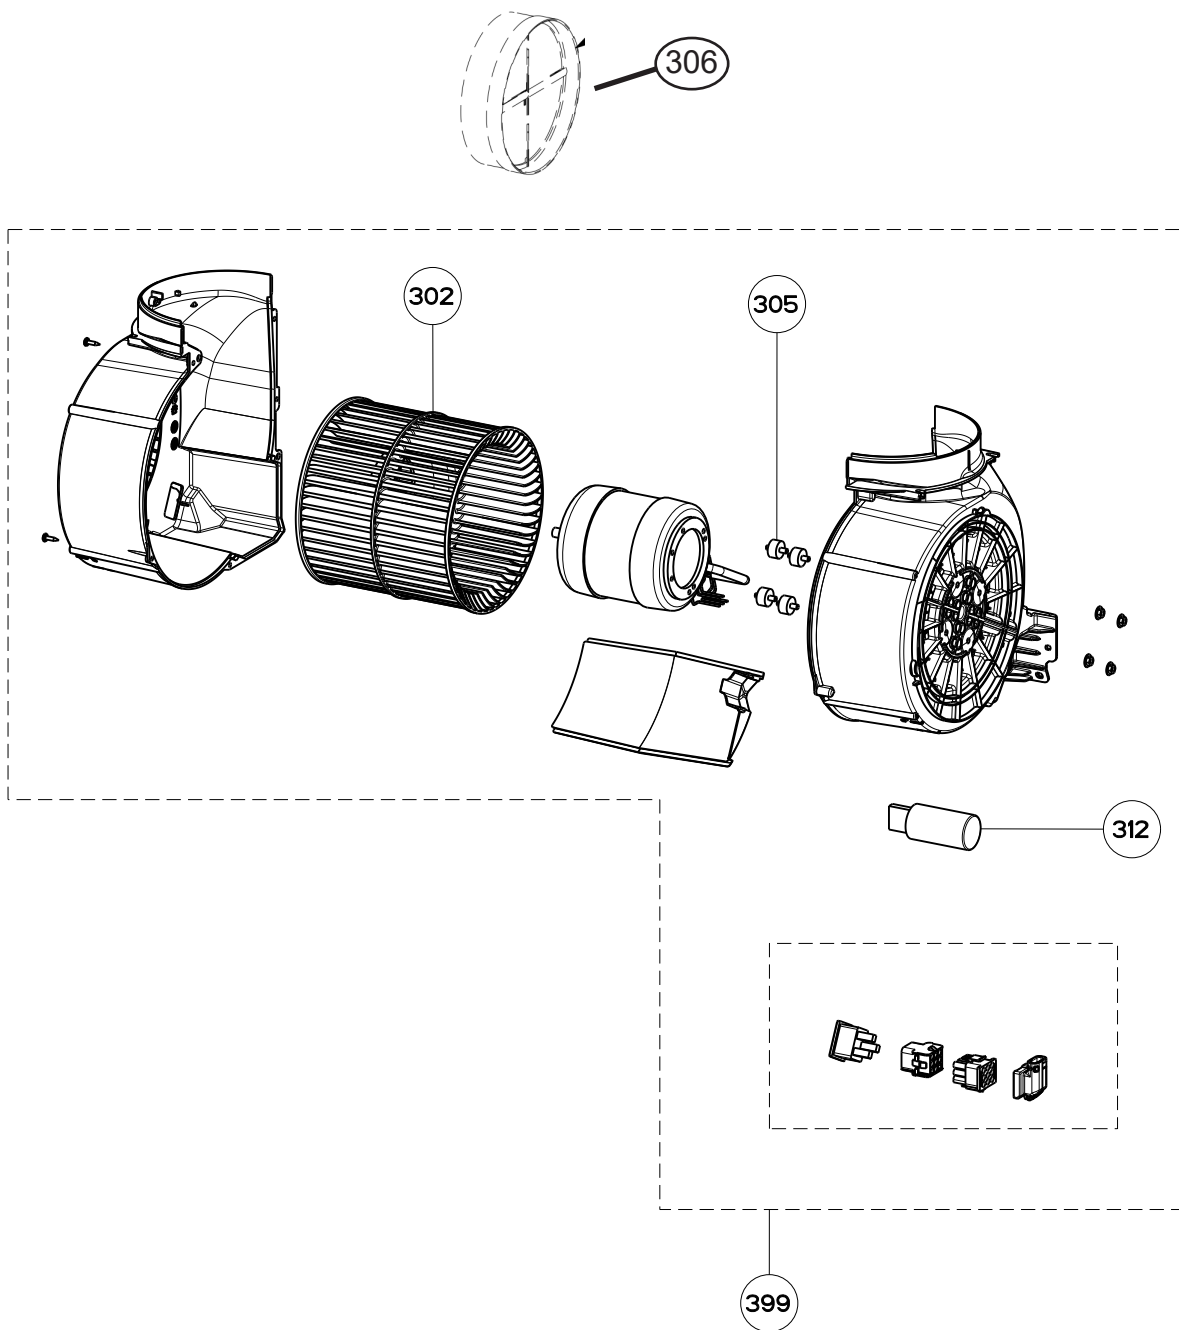

STRATUS SSV 2024 BLOWER INCLUDED (Serial # Starts E)

motor components

	Model Number	STRTIS36WHV	STRTIS48WHV	STRTIS36SSV	STRTIS48SSV	
Key	Description	36 White glass	48 White glass	36 Stainless Steel	48 Stainless Steel	Qty Req.
302	Impeller	133.0681.529	133.0681.529	133.0681.529	133.0681.529	1
305	Rubber Motor Mount (10 Included)	133.0051.604	133.0051.604	133.0051.604	133.0051.604	1
306	Damper	133.0055.994	133.0055.994	133.0055.994	133.0055.994	1
312	Capacitor 25MF	133.0060.648	133.0060.648	133.0060.648	133.0060.648	1
399	Motor Group	133.0681.528	133.0681.528	133.0681.528	133.0681.528	1