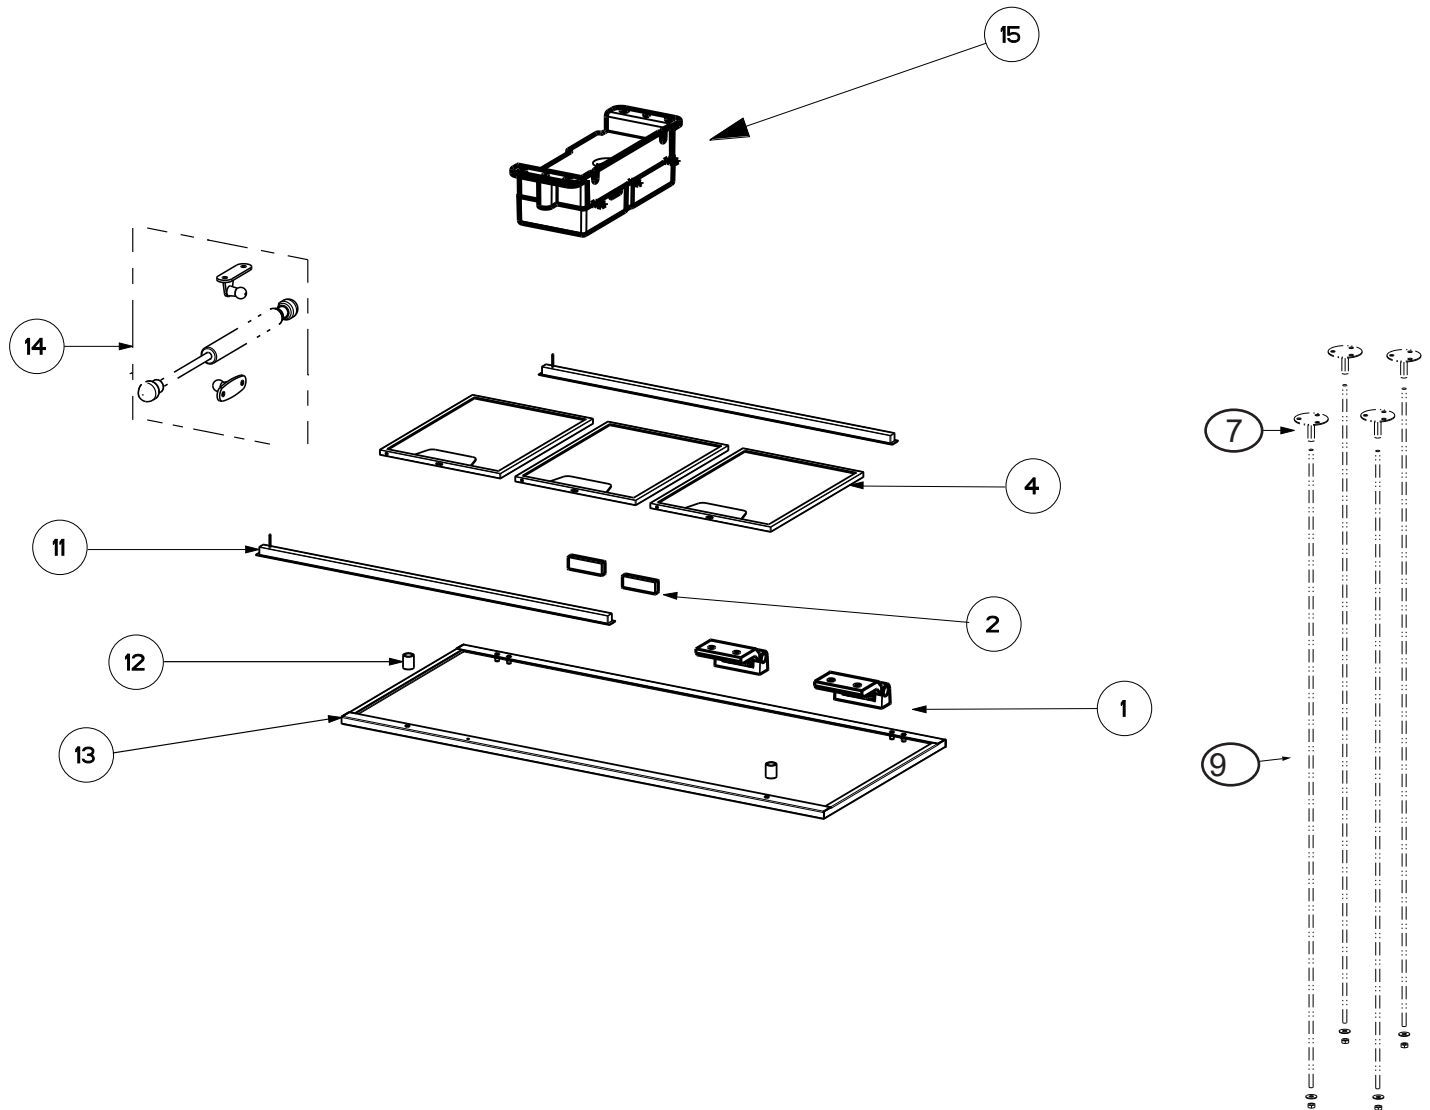

STRATUS SSV 2024 BLOWER INCLUDED (Serial # Starts E)

body components

	Model Number	STRTIS36WHV	STRTIS48WHV	STRTIS36SSV	STRTIS48SSV	
Key	Description	36 White glass	48 White glass	36 Stainless Steel	48 Stainless Steel	Qty Req.
1	Panel Hinge Kit	133.0304.582	133.0304.582	133.0304.582	133.0304.582	2 , 3 (48WHV only)
2	Magnet (2 pcs)	133.0673.877	133.0673.877	133.0673.877	133.0673.877	2
4	Grease Filter	133.0036.291	133.0036.291	133.0036.291	133.0036.291	3 (36"), 4 (48")
7	Rod Mounting Brackets (4 pcs)	133.0366.275	133.0366.275	133.0366.275	133.0366.275	1
9	Threaded Rods (4 pcs)	133.0366.274	133.0366.274	133.0366.274	133.0366.274	1
11	LED light bar 4 Watts	133.0682.456	133.0682.456	133.0682.456	133.0682.456	2
12	Magnet (front panel close)	133.0401.022	133.0401.022	133.0401.022	133.0401.022	2 (36" SS, WH) , 4 (48" SS), 6 (48" WH)
13	Perimetric Panel	133.0673.874	133.0709.096	133.0673.880	133.0709.095	1
14	Panel Brace	133.0304.581	133.0304.581	N/A	N/A	1 (36" WH) , 2 (48" WH)
15	WiFi and Lighting Control Board	133.0693.427	133.0693.427	133.0693.427	133.0693.427	1

STRATUS SSV 2024 BLOWER INCLUDED (Serial # Starts E)

switch / control components

	Model Number	STRTIS36WHV	STRTIS48WHV	STRTIS36SSV	STRTIS48SSV	
Key	Description	36 White glass	48 White glass	36 Stainless Steel	48 Stainless Steel	Qty Req.
101	Control button Kit	133.0386.936	133.0386.936	133.0386.936	133.0386.936	1
107	Ribbon Connector	133.0016.845	133.0016.845	133.0016.845	133.0016.845	1
451	Control Board	133.0682.455	133.0682.455	133.0682.455	133.0682.455	1
452	Transformer	133.0549.712	133.0549.712	133.0549.712	133.0549.712	1
150	Remote Control	REMORIG	REMORIG	REMORIG	REMORIG	1