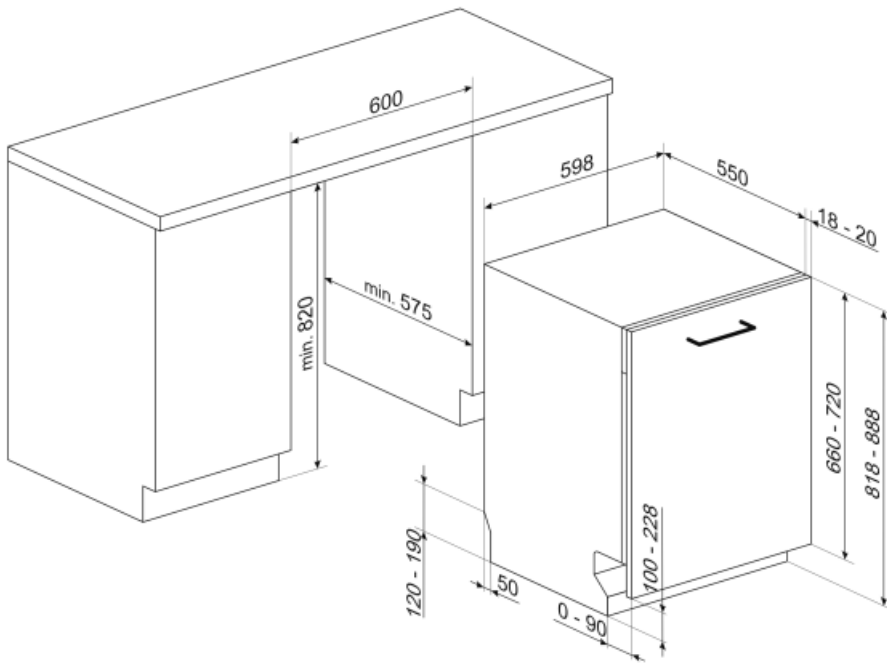

Technical Features

Width	23 9/16 "	Tub material	Stainless steel
Depth	21 7/16 "	Filter	Stainless steel
Height	32 3/16 "	Concealed heating element	Yes
Program symbols	Symbols	Hinges	Self-balancing with fixed hinges
Rinse aid indicator	Light	Min. and max. frontal panel weight	4.4 - 19.8 lbs
End-of-cycle indicator	Acoustic signal	Min. and max plinth height	4" - 9"
Washing system	Orbital	Adjustable feet	2 3/4", from 32 1/4" to 35"
Third spray arm	Single	Additional gaskets	Yes
Turbidity sensor Aquatest	Yes	Back cover	Yes
Flood protection system	Total Aquastop	Depth of dishwasher with open door (mm)	1186
Max water hardness	100°FH;58°dH	Top cover	Metal sheet
Drying system	Natural condensation drying		

Performance / Energy Label NEW

Airborne acoustical noise emissions (spinning phase) 49 dB(A) re 1 pW

Electrical Connection

Plug	(A) USA & Mexico	Frequency (Hz)	60 Hz
Connected power	1800 W	Connection type	Single-phase
Current	13 A	Power supply cable length	140 "
Voltage	115 V