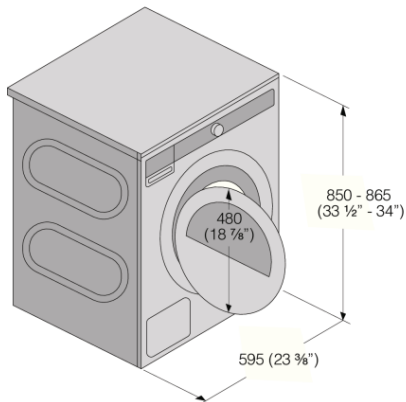

- Estimated annual energy consumption: 335 kWh
- Grounded plug
- Connecting cord with plug
- Connection rating: 6500 W
- Number of phases: 1
- Current: 30 A
- Frequency: 60 Hz
- Net weight: 101 lbs
- Marked for recycling
- ISO 14001

Dimensions

- Product dimensions (HxWxD): 33 7/16" × 23 7/16" × 25 3/4" (850 × 595 × 654 mm)
- Depth with door open: 45 7/8" (1165 mm)
- Cord length: 66 15/16" (1700 mm)

Logistic information

- Packaging dimensions: 36 1/4" × 25 3/16" × 28 7/16" (920 × 640 × 723 mm)
- Total weight of packaged product: 111 lbs
- Code: 588198
- EAN code: 3838782019081

Measurements: millimetres / inches

Tumble Dryer/TD75/USA