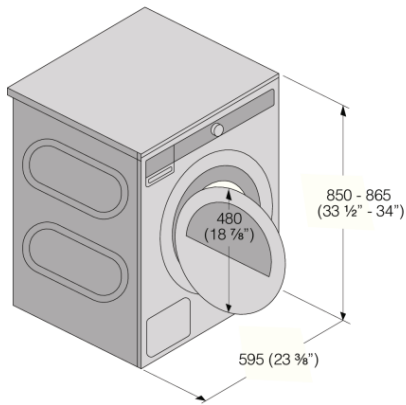

Construction

- Long lasting stainless steel drum
- Brushless (induction)
- Energy-saving electric heater
- Drying Sensor
- Heater capacity (W): 3000 W
- Butterfly drying system

Use and flexibility

- Auto programs
- Removable filter
- Door diameter: 13 3/8" (340 mm)
- Door opening angle: 180 °
- Anti crease
- Time setting
- Humidity sensor
- Drum illumination: Yes

Technical data

- Heater capacity (W): 3000 W
- Noise level: 65 dB(A)
- Power consumption in standby mode: 0.3 W
- Power consumption in off-mode: 0.3 W
- Estimated annual energy consumption: 630 kWh
- Grounded plug
- Connecting cord with plug
- Connection rating: 7000 W
- Number of phases: 1
- Current: 30 A
- Frequency: 60 Hz
- Net weight: 102 lbs
- Marked for recycling
- ISO 14001

Dimensions

- Product dimensions (HxWxD): 33 7/16" × 23 7/16" × 30 1/4" (850 × 595 × 769 mm)
- Depth with door open: 51 3/8" (1305 mm)
- Cord length: 66 15/16" (1700 mm)
- Left + right + back

Logistic information

- Packaging dimensions: 36 1/4" × 25 3/16" × 33" (920 × 640 × 838 mm)
- Total weight of packaged product: 112 lbs
- Code: 591236
- EAN code: 3838782022418

Tumble Dryer/TD-85/USA