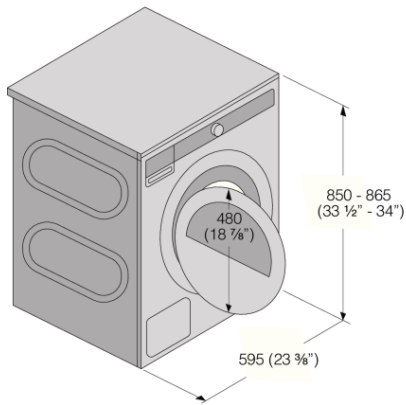

Construction

- Long lasting stainless steel drum
- Brushless (induction)
- Energy-saving electric heater
- Drying Sensor
- Heater capacity (W): 3000 W
- Butterfly drying system

Use and flexibility

- Auto programs
- Removable filter
- Door diameter: 13 3/8" (340 mm)
- Door opening angle: 180 °
- Anti crease
- Time setting
- Humidity sensor
- Drum illumination: Yes

Technical data

- Heater capacity (W): 3000 W
- Noise level: 65 dB(A)
- Power consumption in standby mode: 0.3 W
- Power consumption in off-mode: 0.3 W
- Estimated annual energy consumption: 630 kWh
- Grounded plug
- Connecting cord with plug
- Connection rating: 7000 W
- Number of phases: 1
- Current: 30 A
- Frequency: 60 Hz
- Net weight: 99 lbs
- Marked for recycling
- ISO 14001

Dimensions

- Product dimensions (HxWxD): 33 7/16" × 23 7/16" × 30 1/4" (850 × 595 × 769 mm)
- Depth with door open: 51 3/8" (1305 mm)
- Cord length: 66 15/16" (1700 mm)
- Left + right + back

Logistic information

- Packaging dimensions: 36 1/4" × 25 3/16" × 33" (920 × 640 × 838 mm)
- Total weight of packaged product: 109 lbs
- Code: 586981
- EAN code: 3838782018305

Tumble Dryer/TD-85/USA