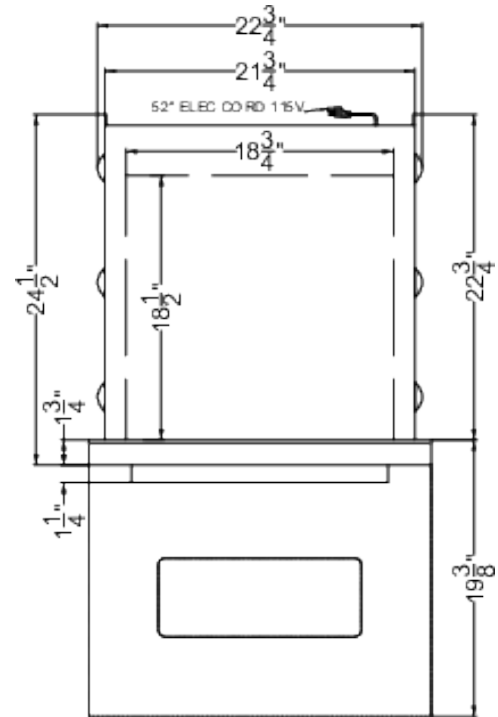

### Highlights:

115V operation with a pre-installed 3-prong cord included

Made in the USA

34 1/8" H x 22 3/8" W x 23" D cutout dimensions fit many pre-existing kitchen spaces

### Product Features:

24" Wide 115V Wall Oven	Electric wall oven sized for 34 1/8" H x 22 3/8" W cutouts with a power cord and plug included
Made in the USA	Designed and constructed domestically
110-120V Operation	Designed for installation in kitchens with a 115V/60Hz/20 amp connection
Power cord included	Ships with a pre-installed cord and standard NEMA 5-15 3-prong plug for easy installation (20 amp circuit required)
Classic fit	Sized to fit 34 1/8" H x 22 3/8" W cabinet cutouts, a popular replacement size rarely offered by other manufacturers
Large capacity	2.92 cu.ft. interior allows you to prepare large meals
Black glass oven door	Sleek black glass construction for an attractive look and easy cleanup
Storage compartment	Bottom drop-down compartment is ideal for storing cookware, helping to free up space in your small kitchen
Oven window and interior lighting	Door includes a window and exterior on/off rocker light switch, making it easier to monitor your cooking without opening the door

## TEM715DK Specifications:

Overview	
Nominal Width	24.0" (61 cm)
Nominal Depth	25.0" (64 cm)
Nominal Height	35.0" (89 cm)
Height of Cabinet	35.0" (89 cm)
Width	24.0" (61 cm)
Depth	24.5" (62 cm)
Depth with Handle	25.75" (65 cm)
Depth with door at 90°	42.13" (107 cm)
Capacity	2.92 cu.ft. (83 L)
Door	Black
US Electrical Safety	CSA
Amps	14.6
Voltage/Frequency	115 V AC/60 Hz
Weight	135.0 lbs. (61 kg)
Parts & Labor Warranty	1 Year
UPC	761101103662
Electric Walloven	
Controls	Dial
Oven Light	Yes
Cooking Timer	Yes
Digital Clock	Yes
Cleaning Type	Manual
Oven Rack Qty	2
Oven Window	Yes
Interior Height	14.0" (36 cm)
Interior Width	18.75" (48 cm)
Interior Depth	18.5" (47 cm)
Cutout Height	34.18" (87 cm)
Cutout Width	22.38" (57 cm)
Cutout Depth	23.0" (58 cm)
Power Source	115V (cord included)