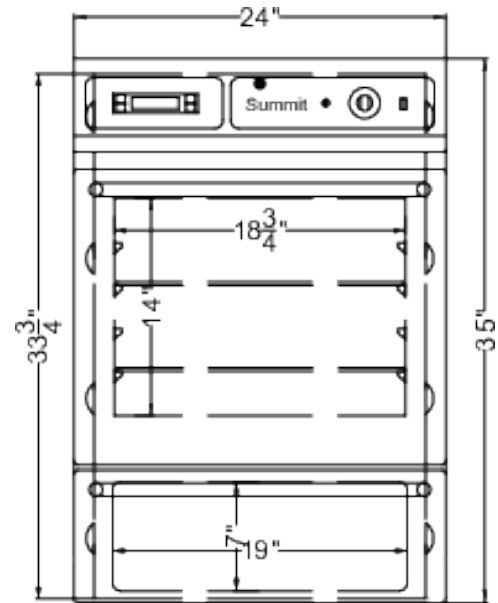

TEM715DK Specifications:

Overview	
Nominal Width	24.0" (61 cm)
Nominal Depth	25.0" (64 cm)
Nominal Height	35.0" (89 cm)
Height of Cabinet	35.0" (89 cm)
Width	24.0" (61 cm)
Depth	24.5" (62 cm)
Depth with Handle	25.75" (65 cm)
Depth with door at 90°	42.13" (107 cm)
Capacity	2.92 cu.ft. (83 L)
Door	Black
US Electrical Safety	CSA
Amps	14.6
Voltage/Frequency	115 V AC/60 Hz
Weight	135.0 lbs. (61 kg)
Parts & Labor Warranty	1 Year
UPC	761101103662
Electric Walloven	
Controls	Dial
Oven Light	Yes
Cooking Timer	Yes
Digital Clock	Yes
Cleaning Type	Manual
Oven Rack Qty	2
Oven Window	Yes
Interior Height	14.0" (36 cm)
Interior Width	18.75" (48 cm)
Interior Depth	18.5" (47 cm)
Cutout Height	34.18" (87 cm)
Cutout Width	22.38" (57 cm)
Cutout Depth	23.0" (58 cm)
Power Source	115V (cord included)

FRONT VIEW