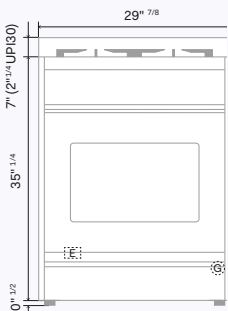

Nostalgie, Professional Plus

Mod. /inches	A	B
UP30N / UP30W	5	26 ¹ / ₈
UP36N / UP36W	7 ³ / ₈	7
UPD40N / UPD40W	4 ³ / ₈	3 ⁷ / ₈
UP48N / UP48W	5 ¹ / ₂	5 ¹ / ₂
UP60N / UP60W	7 ¹ / ₂	6 ⁷ / ₈

Rear view
-UP30

Rear view

Side view

Side view UP30

UP30N / UP30W

UP36N / UP36W

UPD40N / UPD40W

UP48N / UP48W

UP60N / UP60W