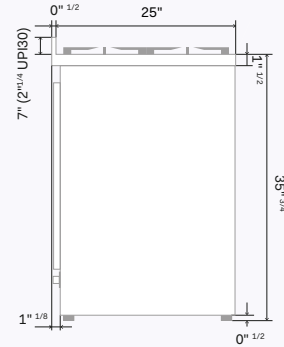

Nostalgie, Professional Plus

Mod. /inches	A	B
UP30N / UP30W	5	26 ¹ / ₈
UP36N / UP36W	7 ³ / ₈	7
UPD40N / UPD40W	4 ³ / ₈	3 ⁷ / ₈
UP48N / UP48W	5 ¹ / ₂	5 ¹ / ₂
UP60N / UP60W	7 ¹ / ₂	6 ⁷ / ₈

Rear view
-UP30

Rear view

Side view

Side view UP30

UP30N / UP30W

UP36N / UP36W

UPD40N / UPD40W

UP48N / UP48W

UP60N / UP60W