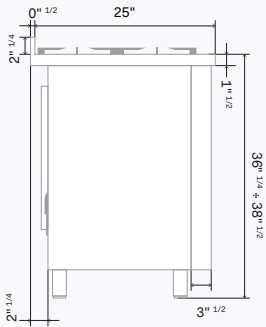

Nostalgie, Professional Plus

Mod. /inches	A	B
UP30N / UP30W	5	26 ¹ / ₈
UP36N / UP36W	7 ³ / ₈	7
UPD40N / UPD40W	4 ³ / ₈	3 ⁷ / ₈
UP48N / UP48W	5 ¹ / ₂	5 ¹ / ₂
UP60N / UP60W	7 ¹ / ₂	6 ⁷ / ₈

Rear view
-UP30

Rear view

Side view

Side view UP30

UP30N / UP30W

UP36N / UP36W

UPD40N / UPD40W

UP48N / UP48W

UP60N / UP60W