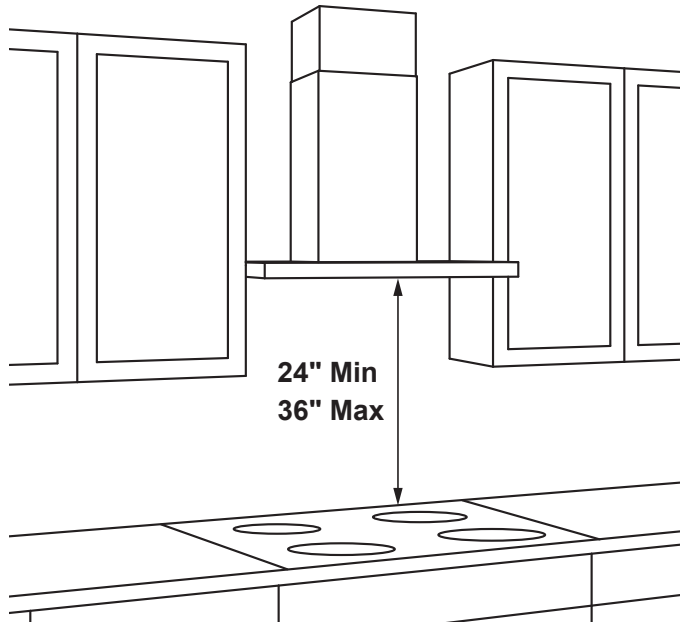

UVW8301SLSS

30" Designer Wall Mount Hood w/Dimmable LED Lighting

DIMENSIONS AND INSTALLATION INFORMATION (IN INCHES)

INSTALLATION INFORMATION:

Before installing, consult Use & Care/installation instructions packed with product for current dimensional data.

OPTIONAL ACCESSORIES

UX10DC8SLSS - 10(ft.) Ceiling Duct Cover Kit
Max ceiling height installation with kit - 10'-0" (30" hood spacing)

UX12DC9SLSS - 12(ft.) Ceiling Duct Cover Kit

UX14DC9SLSS - 14(ft.) Ceiling Duct Cover Kit

UXCF91 - Charcoal Filter
(needed if used in recirculation mode)

AMP RATING	
120V	TBD

30" models require a 30"-wide opening
*The supplied duct cover fits 7'-7" to 9'-6" ceiling heights
(10' ceiling height with optional high ceiling kit UX10DC8SLSS)
(12' ceiling height with optional high ceiling kit UX12DC9SLSS)
(14' ceiling height with optional high ceiling kit UX14DC9SLSS)