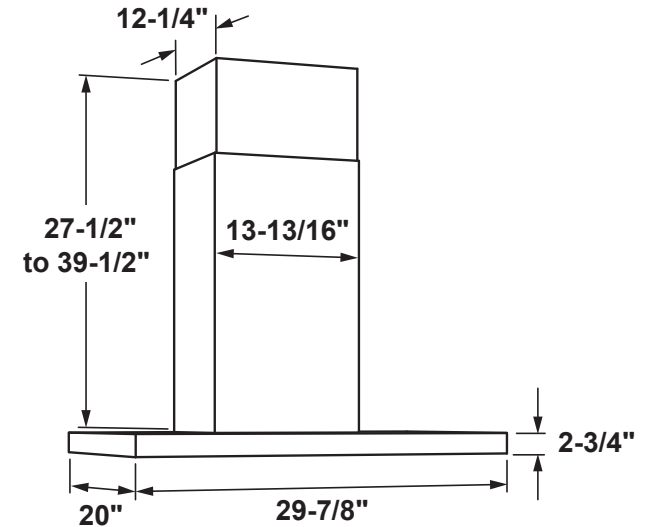

UVW8301SLSS

30" Designer Wall Mount Hood w/Dimmable LED Lighting

DIMENSIONS AND INSTALLATION INFORMATION (IN INCHES)

INSTALLATION INFORMATION:

Before installing, consult Use & Care/installation instructions packed with product for current dimensional data.

OPTIONAL ACCESSORIES

UX10DC8SLSS - 10(ft.) Ceiling Duct Cover Kit
Max ceiling height installation with kit - 10'-0" (30" hood spacing)

UX12DC9SLSS - 12(ft.) Ceiling Duct Cover Kit

UX14DC9SLSS - 14(ft.) Ceiling Duct Cover Kit

UXCF91 - Charcoal Filter
(needed if used in recirculation mode)

AMP RATING	
120V	TBD

30" models require a 30"-wide opening
*The supplied duct cover fits 7'-7" to 9'-6" ceiling heights
(10' ceiling height with optional high ceiling kit UX10DC8SLSS)
(12' ceiling height with optional high ceiling kit UX12DC9SLSS)
(14' ceiling height with optional high ceiling kit UX14DC9SLSS)