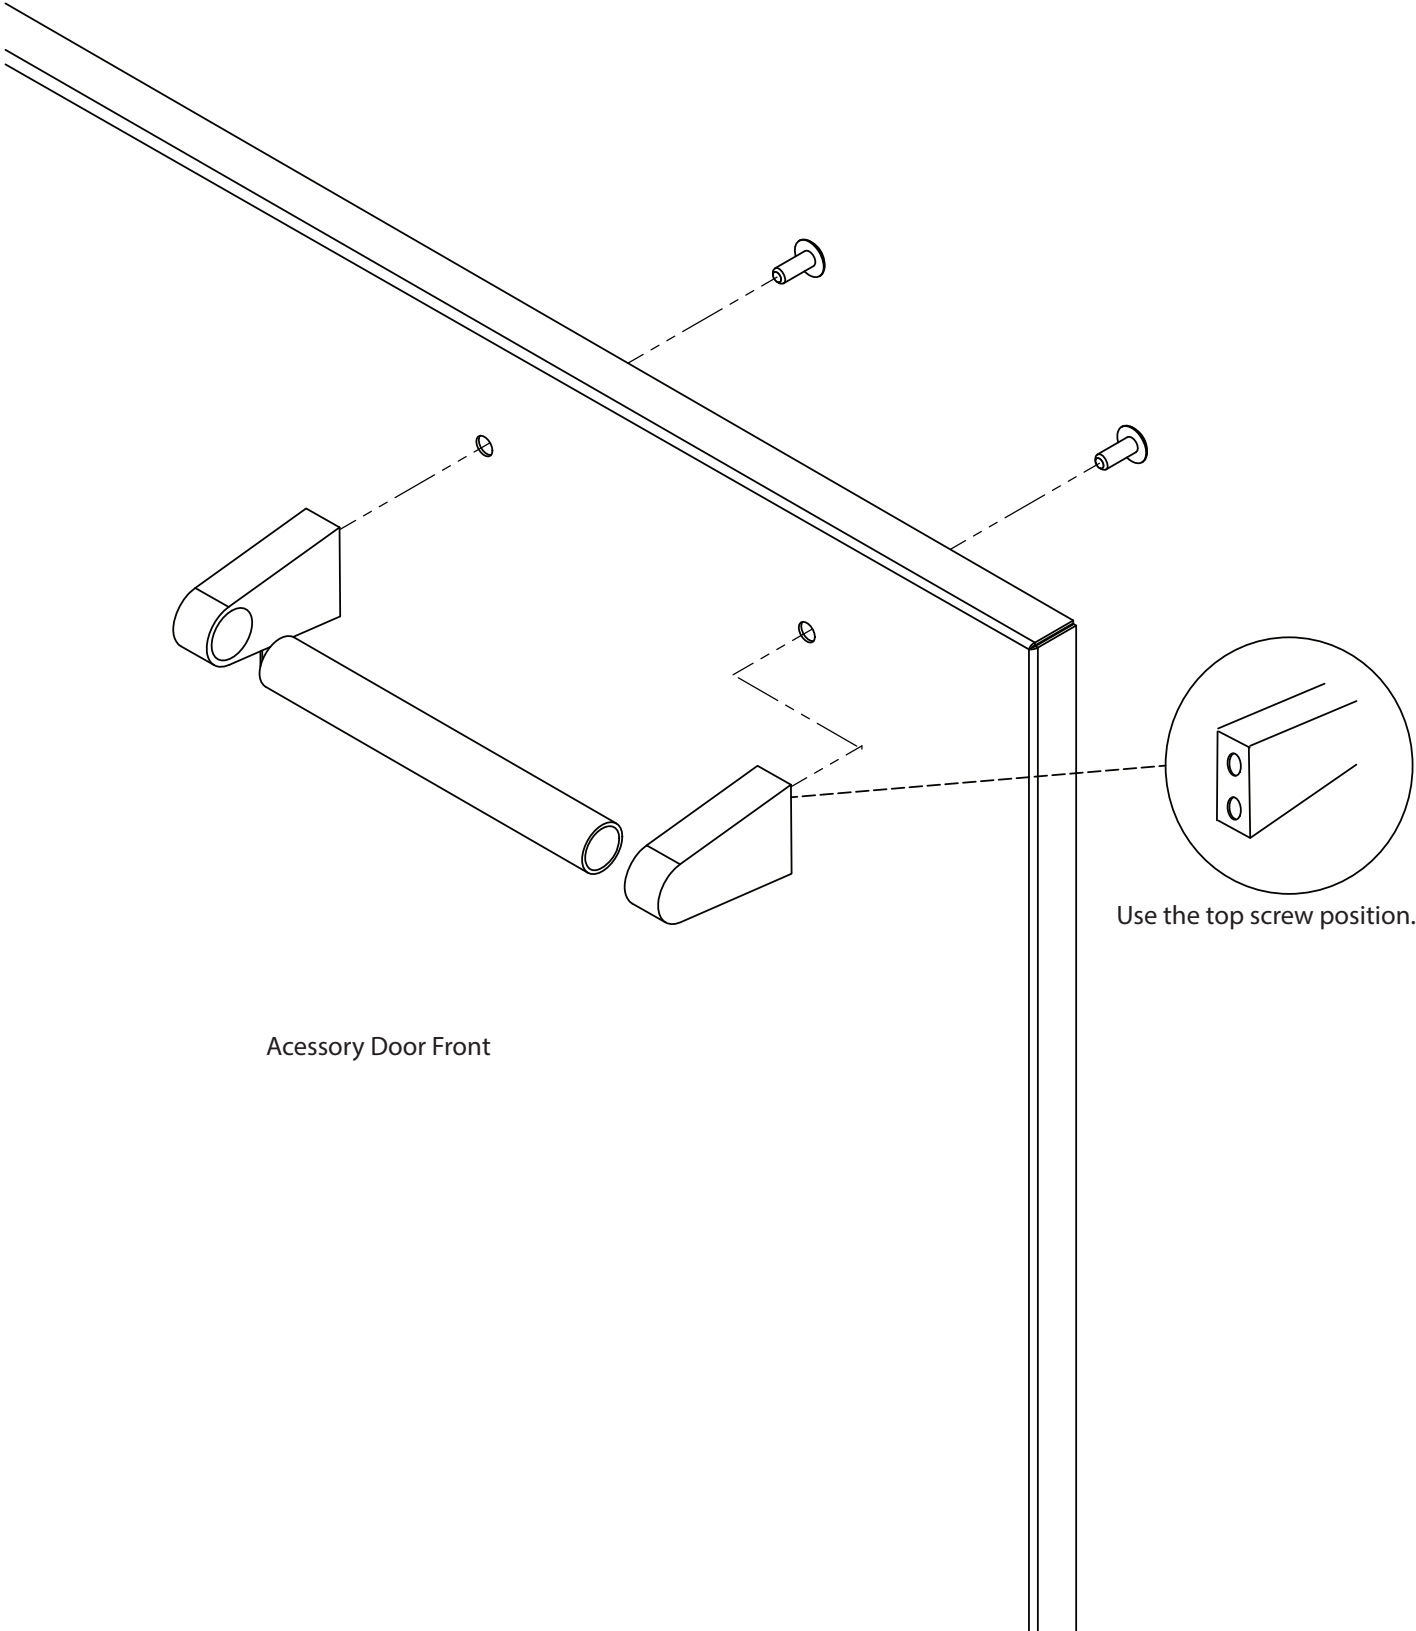

HANDLE INSTALLATION - ALL MODELS