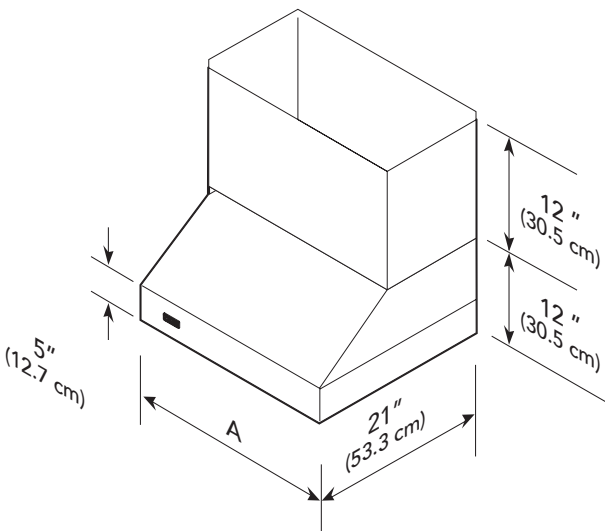

12” WALL HOODS WITH VENTILATOR		
DESCRIPTION	VWH53012	VWH53612
Overall Width	29-7/8" (75.9 cm)	35-7/8" (91.1 cm)
Overall Height	12" (30.5 cm)	
Overall Depth	21" (53.3 cm)	
Interior ventilator kit	460 CFM Standard	
Interior duct size**	7" (17.8 cm)	
Interior - Maximum amps	4.9	
Approximate Shipping Weight	56 lbs. (25.2 kg)	60 lbs. (27 kg)

	A (Hood width)
30"W.	29-7/8" (76.2 cm)
36"W	35-7/8" (91.1 cm)

VIKING RANGE, LLC 111 FRONT STREET GREENWOOD, MISSISSIPPI 38930 USA

For detailed product information, model numbers, or to request a quote call 1-888-845-4641 or visit vikingrange.com