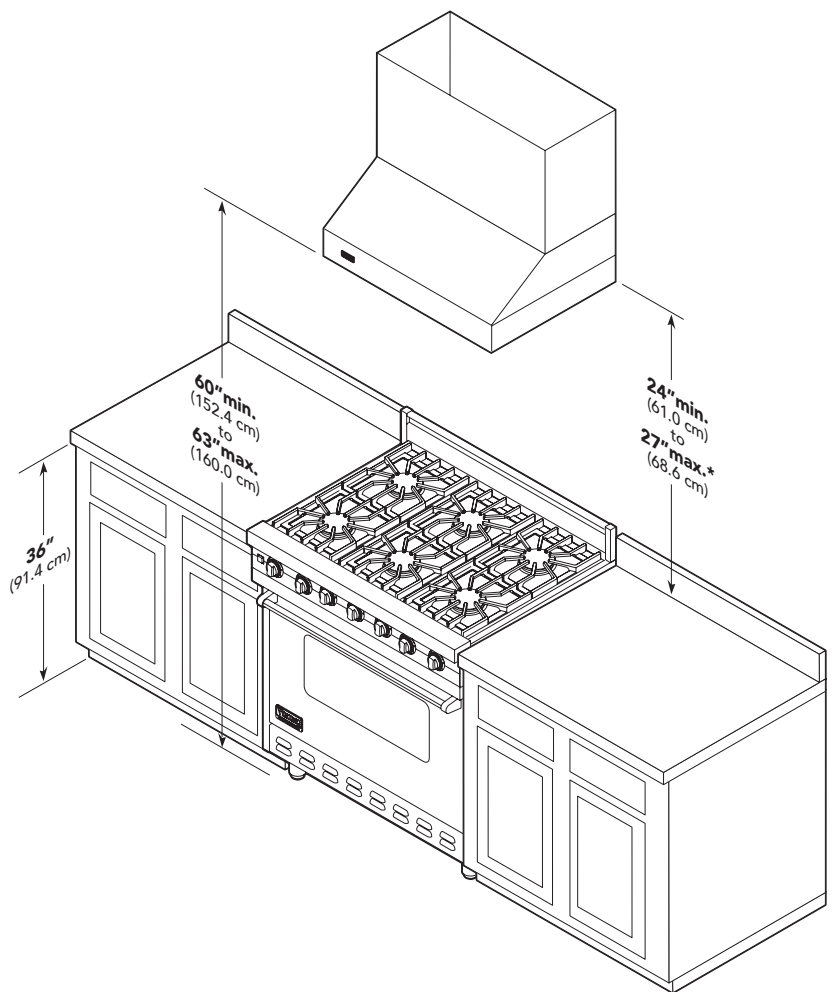

VIKING RANGE, LLC 111 FRONT STREET GREENWOOD, MISSISSIPPI 38930 USA

For detailed product information, model numbers, or to request a quote call 1-888-845-4641 or visit vikingrange.com

© 2020 Viking Range, LLC All rights reserved. Specifications subject to change without notice.