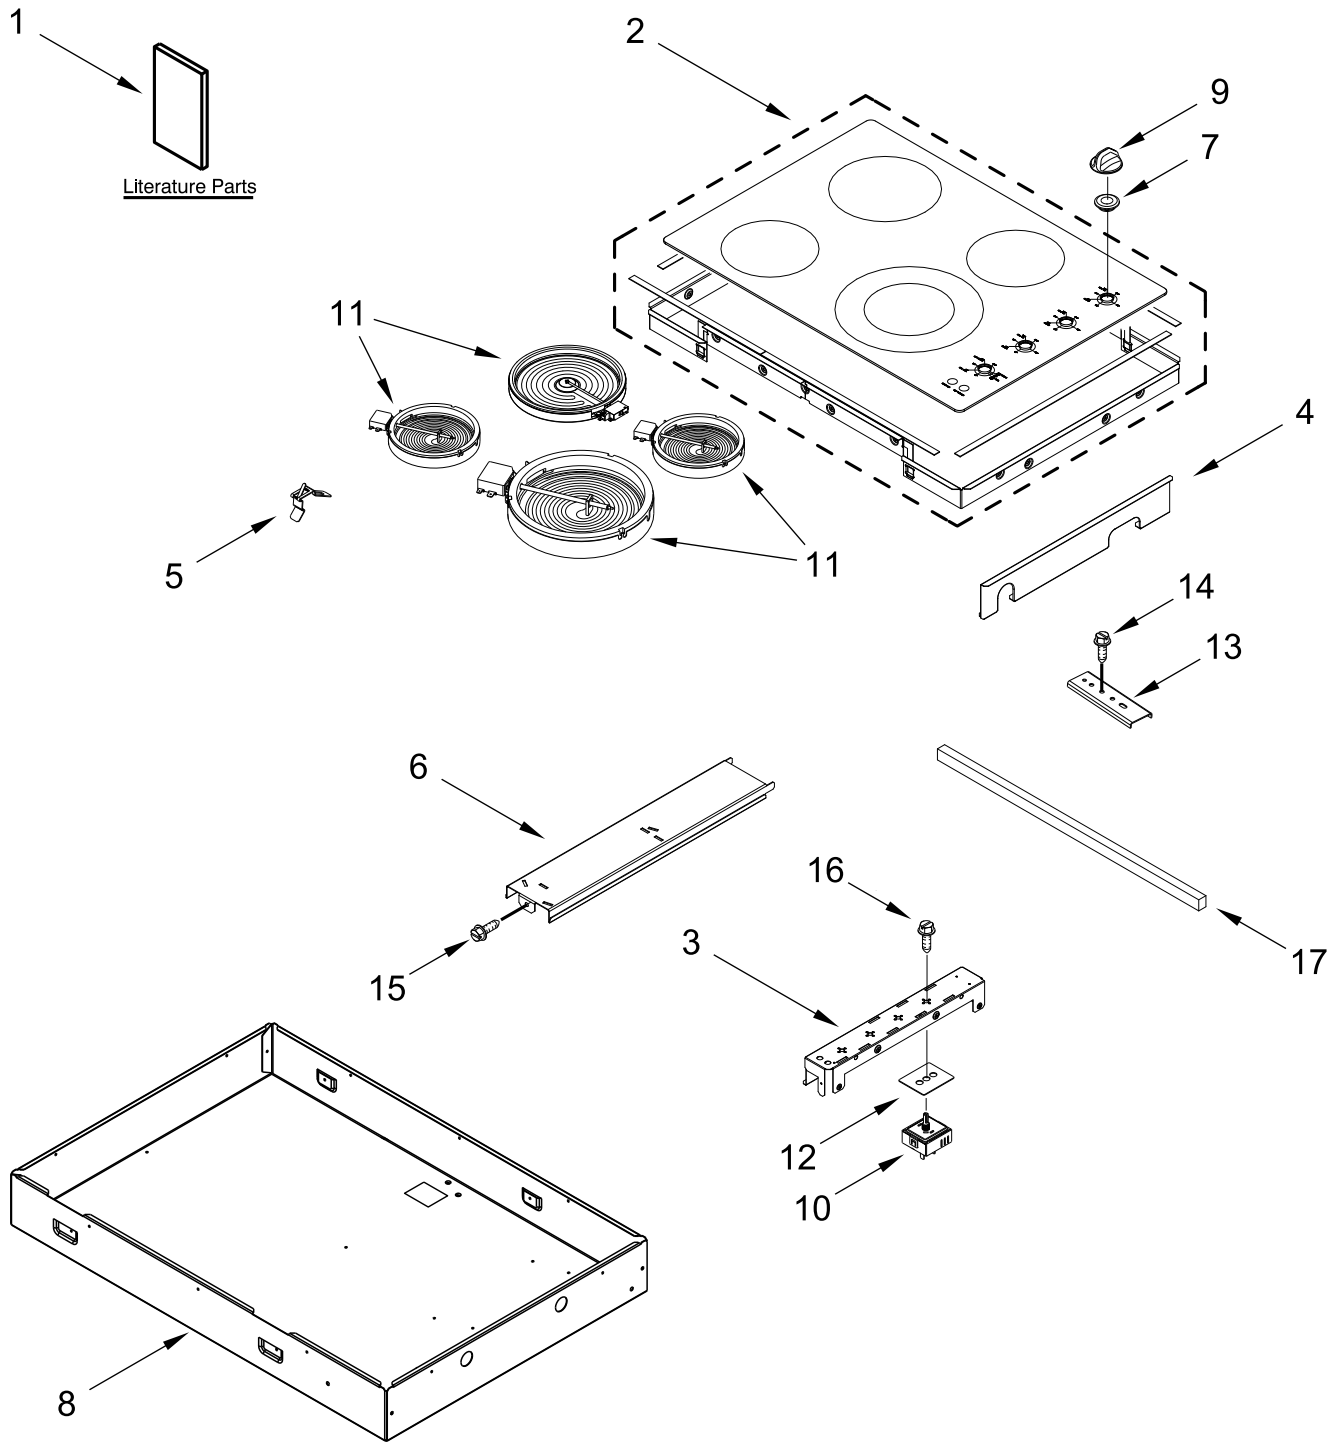

24" ELECTRIC BUILT-IN COOKTOP

MODELS:

WCE55US4HB00 (Black)

COOKTOP PARTS

COOKTOP PARTS

<u>Illus. No.</u>	<u>Part No.</u>	<u>Description</u>	<u>Illus. No.</u>	<u>Part No.</u>	<u>Description</u>	<u>Illus. No.</u>	<u>Part No.</u>	<u>Description</u>
1		Literature Parts	9		Knob, Control	13	4455917	Bracket, Cooktop Mounting
	W11206696	Instructions, Installation		W11130625	Black	14	3400093	Screw
	W11245478	Instructions, Undercounter Installation	10	W10578768	Switch, Infinite (Left Front & Right Rear)	15	7101P426-60	Screw
	W11206695	Guide, Use & Care		W10843843	Switch, Infinite (Left Rear)	16	7101P309-60	Screw
	W11206672	Diagram, Wiring Cooktop		W10437092	Switch, Infinite (Right Front)	17	W11177345	Top, Foam (Heat Shield)
2	W11120969	Black						FOLLOWING PARTS NOT ILLUSTRATED
3	W11215836	Plate, Switch	11	8273994	Element (1200W) (Left Front & Right Rear)	W11110594		Harness, Main
4	W11102060	Shield, Switch Plate				3192439		Seal, Limiter
5	W10225448	Spring, Element		8273993	Element (1800W) (Left Rear)	8286642		Tape, Foam
6	W11175314	Rail, Vertical		W10275049	Element (2500/1200W) (Right Front)	W11160363		Insulation, Cooktop (Knob)
7	W10293874	Grommet Black						
8		Box, Burner (Not Serviced)	12	3183956	Seal, Switch Cover			

OPTIONAL PARTS (NOT INCLUDED)

<u>Illus.</u> <u>No.</u>	<u>Part No.</u>	<u>Description</u>
		ACCESSORIES
	WA906B	Scraper, Cooktop
W10355051		Cleaner, Cooktop
	31464	Cleaner, Cooktop
	31463	Protectant, Cooktop
	242905	Kit, Canning Unit
	31605	Kit, Cooktop Care