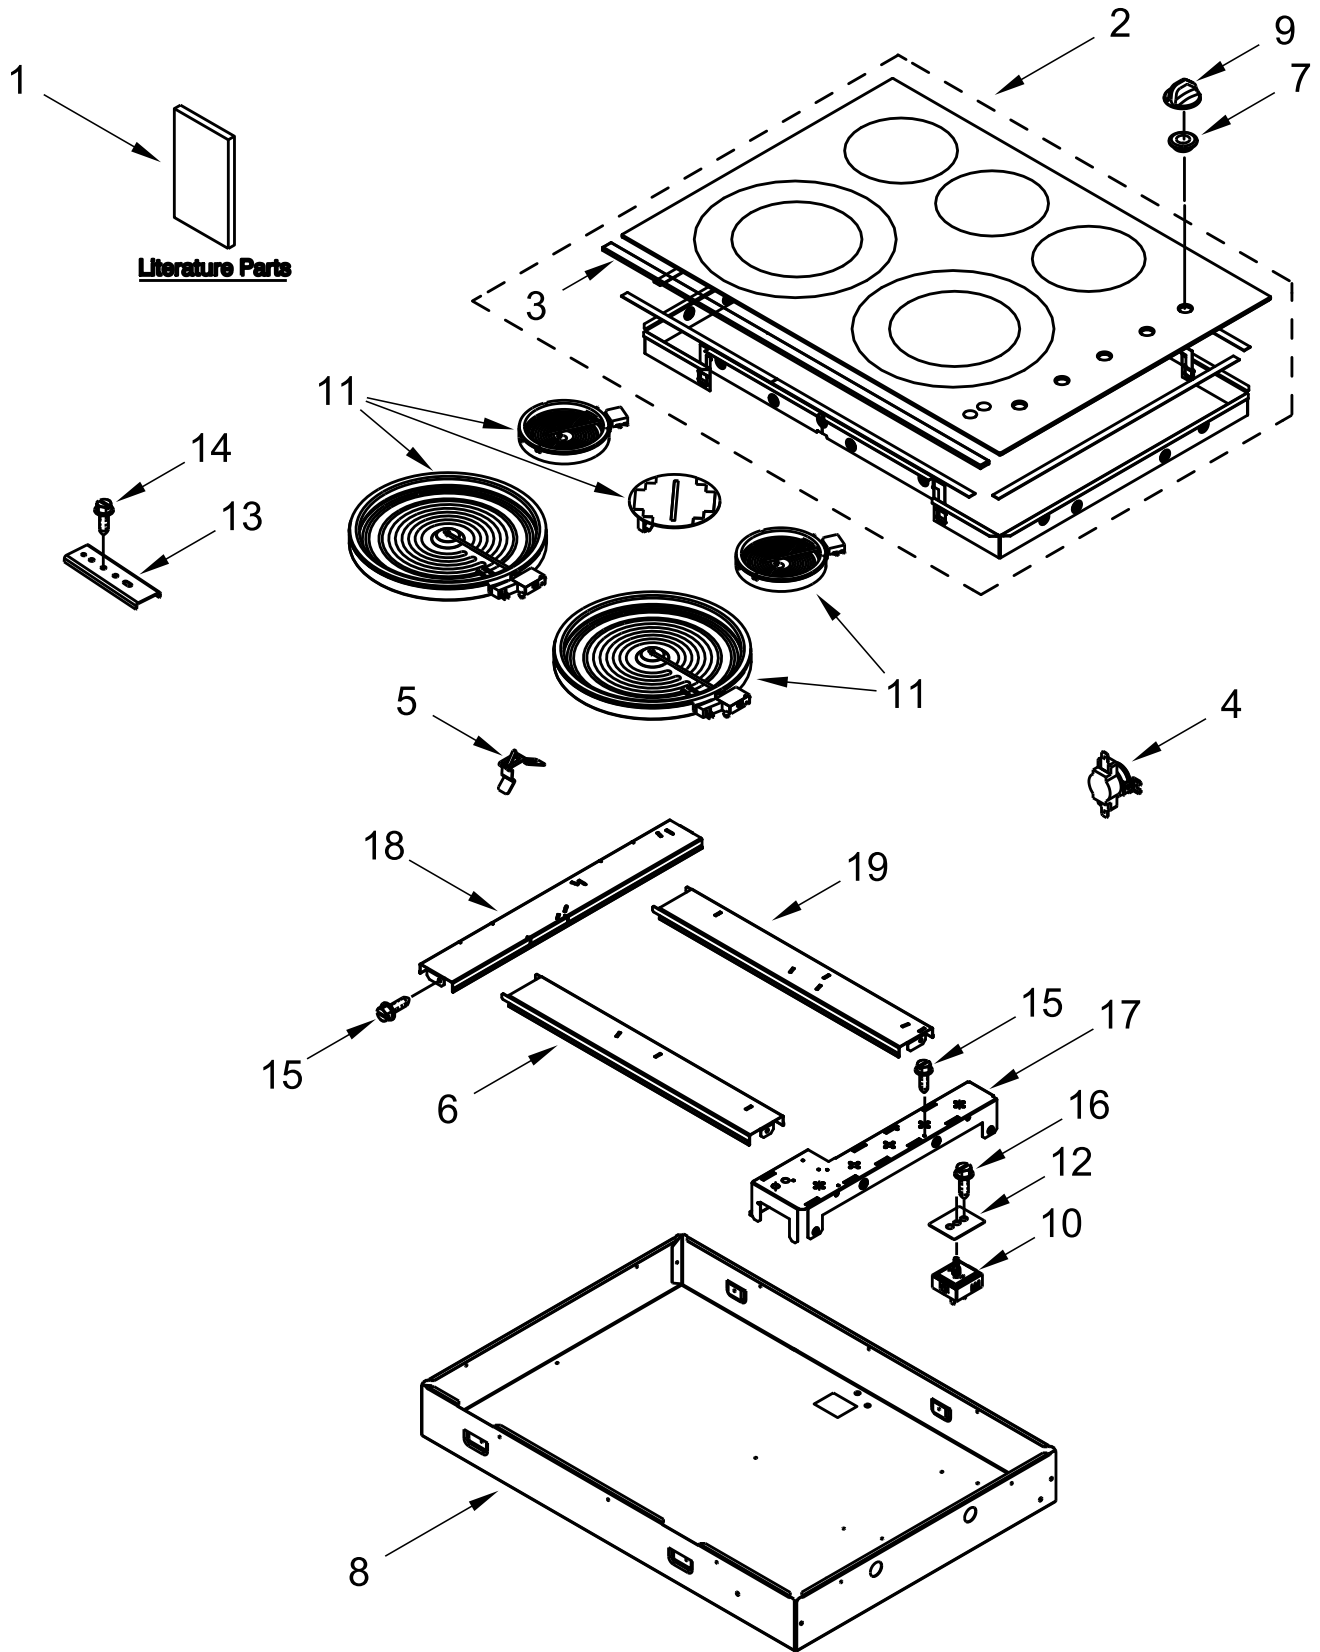

30" ELECTRIC BUILT-IN COOKTOP

MODELS:

WCE77US0HB01 (Black)

WCE77US0HW01 (White)

WCE77US0HS01 (Stainless)

COOKTOP PARTS

COOKTOP PARTS

<u>Illus. No.</u>	<u>Part No.</u>	<u>Description</u>	<u>Illus. No.</u>	<u>Part No.</u>	<u>Description</u>	<u>Illus. No.</u>	<u>Part No.</u>	<u>Description</u>
1		Literature Parts	9		Knob, Control	13	4455917	Bracket, Cooktop Mounting
	W11206696	Instructions, Installation		W11130625	Black	14	3400093	Screw
	W11245478	Instructions, Undercounter Installation		W11130629	White	15	7101P426-60	Screw
	W11255746	Guide, Use & Care	10	W10437092	Switch, Infinite (Left Front & Right Front)	16	7101P309-60	Screw
	W11206667	Diagram, Wiring		W10578768	Switch, Infinite (Left Rear & Right Rear)	17	W11215835	Plate, Switch
2		Cooktop		W10888698	Switch, Warm Zone (Center Rear)	18	W11102042	Rail, Vertical
	W11120977	Black		W10275048	Element (3000/1400W) (Left Front & Right Front)	19	W11106009	Rail, Horizontal Rear
	W11120979	White	11					FOLLOWING PARTS NOT ILLUSTRATED
	W11120978	Stainless					W11111810	Harness, Main
3		Trim, Front Stainless (Not Serviced)					7101P520-60	Screw
4	W10464566	Switch, TOD High Limit					7103P027-60	Nut
5	W10225448	Spring, Element		8273994	Element (1200W) (Left Rear & Right Rear)		3400015	Screw, Grounding
6	W11110714	Rail, Horizontal Front		W10799048	Element, Warm Zone (Center Rear)		3192439	Seal, Limiter
7		Grommet					8286642	Tape, Foam
	W10293874	Black						
	W10372006	Grey						
8		Box, Burner (Not Serviced)	12	3183956	Seal, Switch Cover			

OPTIONAL PARTS (NOT INCLUDED)

<u>Illus.</u> <u>No.</u>	<u>Part No.</u>	<u>Description</u>
		ACCESSORIES
	WA906B	Scraper, Cooktop
W10355051		Cleaner, Cooktop
	31464	Cleaner, Cooktop
	31463	Protectant, Cooktop
	242905	Kit, Canning Unit
	31605	Kit, Cooktop Care