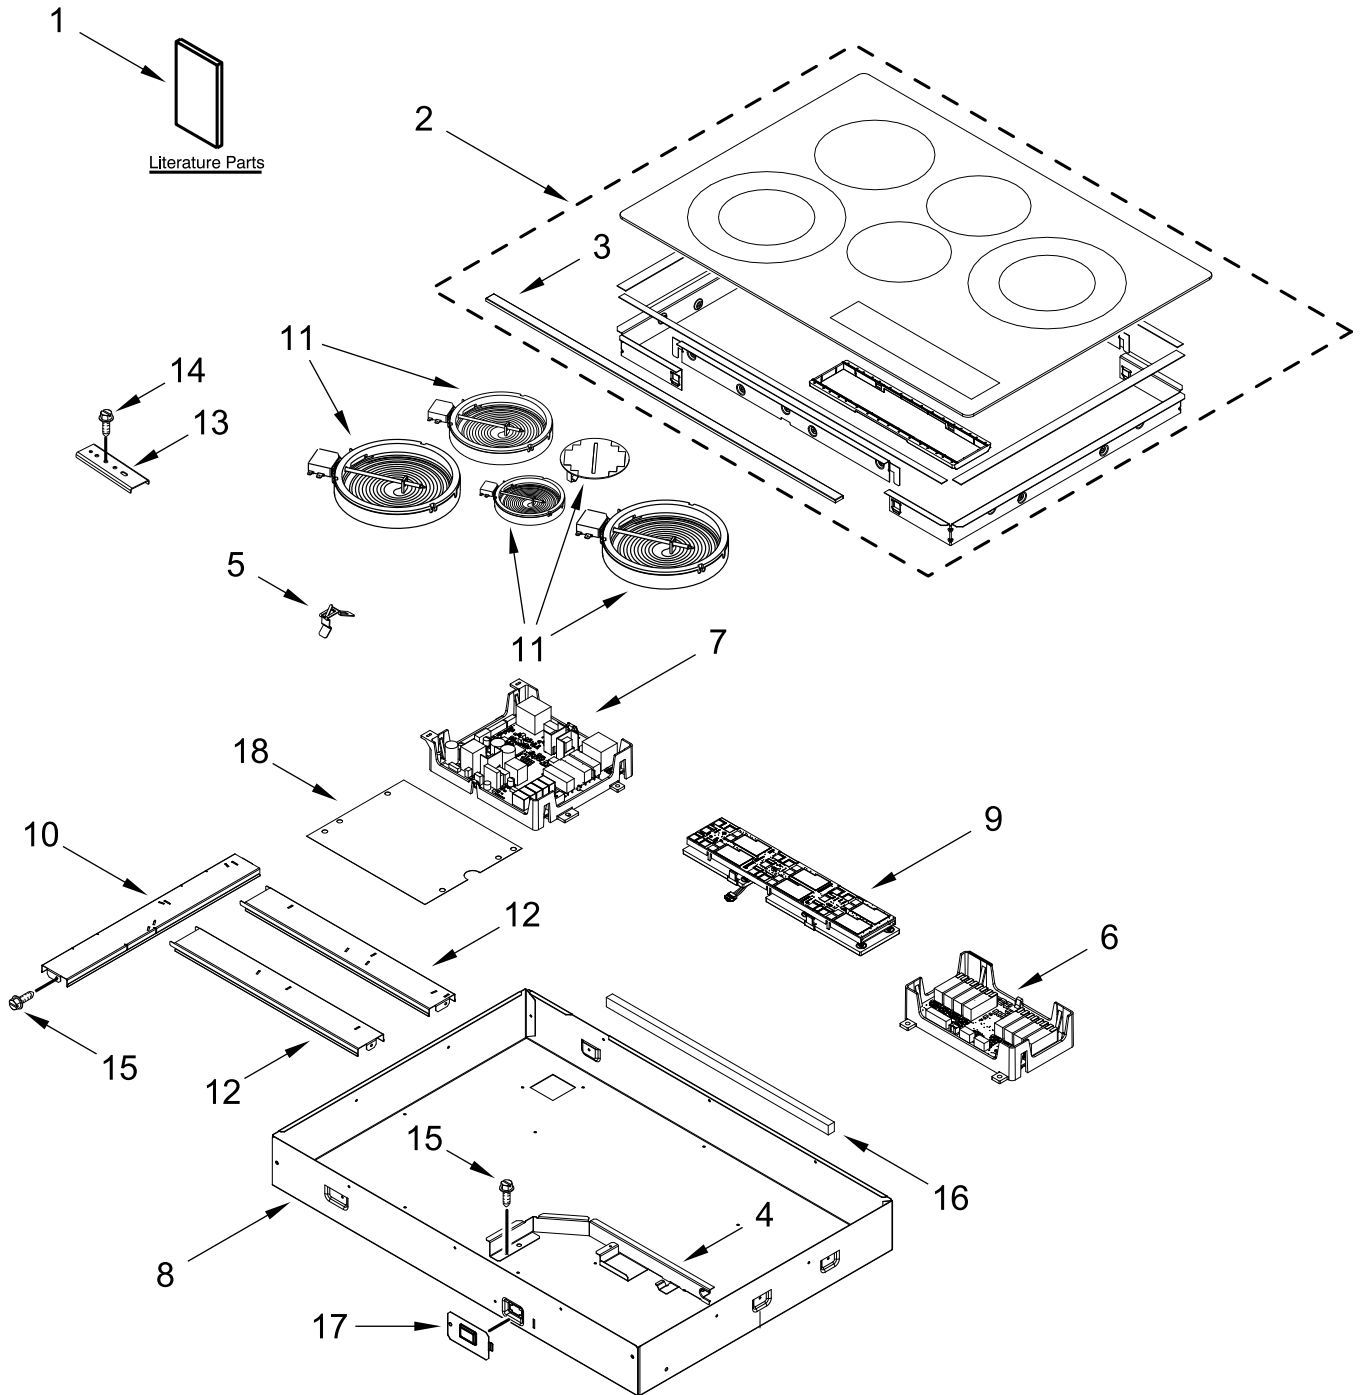

## **30" ELECTRIC BUILT-IN COOKTOP**

# COOKTOP PARTS

# COOKTOP PARTS

<u>Illus. No.</u>	<u>Part No.</u>	<u>Description</u>	<u>Illus. No.</u>	<u>Part No.</u>	<u>Description</u>	<u>Illus. No.</u>	<u>Part No.</u>	<u>Description</u>
1		Literature Parts	8		Box, Burner (Not Serviced)	15	7101P426-60	Screw
	W11439185	Installation Instructions				16	W11177346	Top, Foam (Heat Shield)
	W11245478	Instructions, Undercounter Installation	9	W11420430	UI Assembly	17		Cover, Win Port (Not Serviced)
	W11439187	Owners Manual	10	W11110713	Rail, Vertical	18	W11242976	Pad, Insulation
	W11227340	Diagram, Wiring			(Left Front & Right Rear)			FOLLOWING PARTS NOT ILLUSTRATED
2		Cooktop		8273993	Element (1800W) (Left Rear)	W11111811		Harness, Main
	W11406999	Black		8273994	Element (1200W) (Center Front)	3400015		Screw, Grounding
	W11407000	Stainless		W10799048	Element, Warm Zone (Center Rear)	7101P520-60		Screw
3		Trim, Front Stainless (Not Serviced)				7103P027-60		Nut
4	W11102056	Shield, Heat				3192439		Seal, Limiter
5	W10225448	Spring, Element	12	W11110715	Rail, Horizontal	8286642		Tape, Foam
6	W11115981	Appliance Manager, Expansion	13	4455917	Bracket, Cooktop Mounting	W11160362		Insulation, Cooktop
7	W11296737	Manager, Copernicus Appliance	14	3400093	Screw			