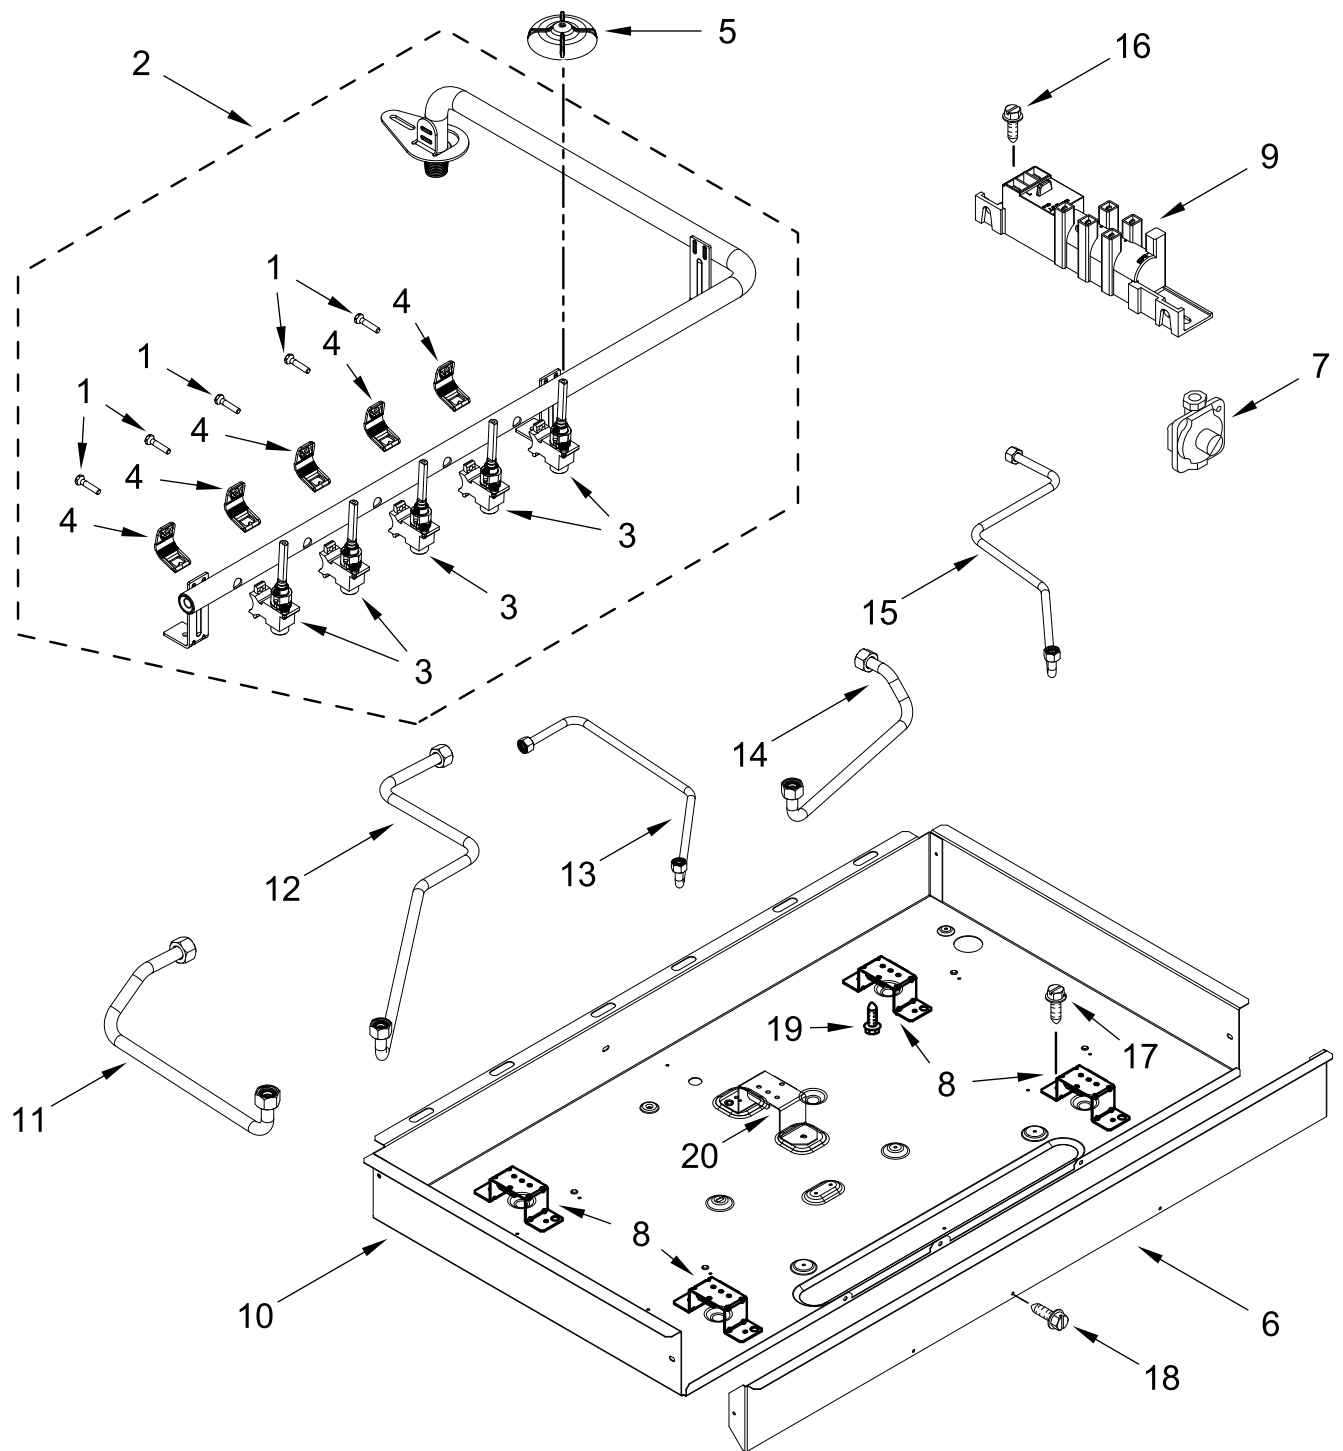

**GAS COOKTOP**

**MODELS:**

WCGK7530PS01 (Stainless)

# COOKTOP, BURNER AND GRATE PARTS

# COOKTOP, BURNER AND GRATE PARTS

<u>Illus. No.</u>	<u>Part No.</u>	<u>Description</u>	<u>Illus. No.</u>	<u>Part No.</u>	<u>Description</u>	<u>Illus. No.</u>	<u>Part No.</u>	<u>Description</u>
1		Literature Parts	8	W11352195	Flame Spreader (Left Front and Center)	14	W10598131	Foot Pad, Grate (Outer)
	W11613935	Owner's Manual						
	W11635589	Quick Start Guide		W11352197	Flame Spreader (Left Rear)			FOLLOWING PARTS NOT ILLUSTRATED
2		Cooktop		W11352193	Flame Spreader (Right Front and Right Rear)	W11632719		Harness (Switch), Main
	W11585229	Stainless				W10878749		Harness, Spark Module
3		Burner Cap Kit					3400015	Screw, Grounding
	W11596821	Black (Set of 5)	9		Grommet		W10392003	Cord, Power
4		Grate Kit (Includes 3 Grates)		W11573785	Stainless		W10132200	Relief, Strain
	W11591619	Black (Set of 3)	10	W10758282	Screw		313438	Clip, Harness
5	W10827923	Electrode, Spring	11	W10723360	Orifice (Left Front)		W11573776	LP Conversion Kit
6		Knobs, Cooktop		W11364991	Orifice (Left Rear)		3801F935-51	Bracket, Tie Down
	W11573784	Stainless		W11610057	Orifice (Center)		7101P062-60	Screw (For Tie Down Bracket)
7	W11567145	Holder, Orifice (12K) (Left Front)		W11631338	Orifice (Right Front and Right Rear)			
	W11567151	Holder, Orifice (5K) (Left Rear)	12	W11640975	Wiring, Electrode (440MM)			
	W11567144	Holder, Orifice (18K) (Center)		W11642338	Wiring, Electrode (636MM)			
	W11567146	Holder, Orifice (9.1K) (Right Front and Right Rear)	13	W10826075	Rear, Hinge-Grate			

# BURNER BOX, GAS VALVES AND SWITCH PARTS