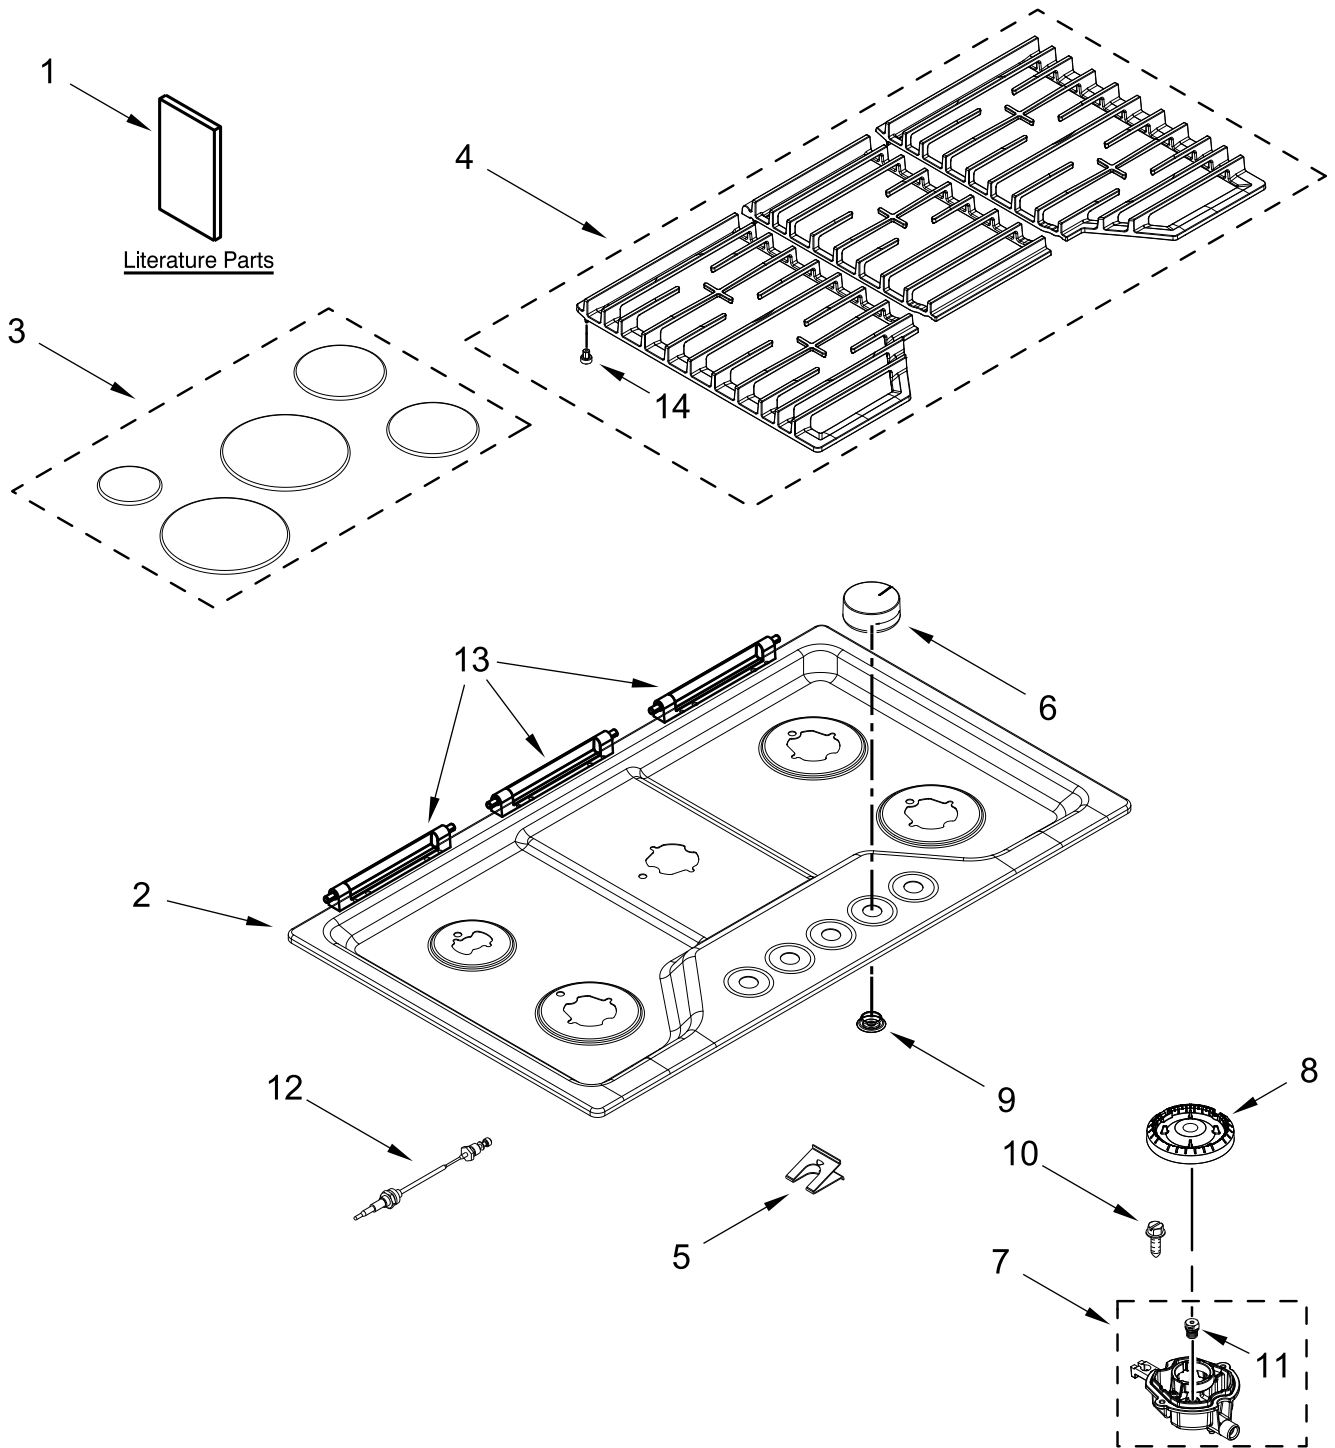

**GAS COOKTOP**

**MODELS:**

WCGK7530PS01 (Stainless)

# COOKTOP, BURNER AND GRATE PARTS

# COOKTOP, BURNER AND GRATE PARTS

<u>Illus. No.</u>	<u>Part No.</u>	<u>Description</u>	<u>Illus. No.</u>	<u>Part No.</u>	<u>Description</u>	<u>Illus. No.</u>	<u>Part No.</u>	<u>Description</u>
1		Literature Parts	8	W11352195	Flame Spreader (Left Front and Center)	14	W10598131	Foot Pad, Grate (Outer)
	W11613935	Owner's Manual						
	W11635589	Quick Start Guide		W11352197	Flame Spreader (Left Rear)			FOLLOWING PARTS NOT ILLUSTRATED
2		Cooktop		W11352193	Flame Spreader (Right Front and Right Rear)	W11632719		Harness (Switch), Main
	W11585229	Stainless				W10878749		Harness, Spark Module
3		Burner Cap Kit					3400015	Screw, Grounding
	W11596821	Black (Set of 5)	9		Grommet		W10392003	Cord, Power
4		Grate Kit (Includes 3 Grates)		W11573785	Stainless		W10132200	Relief, Strain
	W11591619	Black (Set of 3)	10	W10758282	Screw		313438	Clip, Harness
5	W10827923	Electrode, Spring	11	W10723360	Orifice (Left Front)		W11573776	LP Conversion Kit
6		Knobs, Cooktop		W11364991	Orifice (Left Rear)		3801F935-51	Bracket, Tie Down
	W11573784	Stainless		W11610057	Orifice (Center)		7101P062-60	Screw (For Tie Down Bracket)
7	W11567145	Holder, Orifice (12K) (Left Front)		W11631338	Orifice (Right Front and Right Rear)			
	W11567151	Holder, Orifice (5K) (Left Rear)	12	W11640975	Wiring, Electrode (440MM)			
	W11567144	Holder, Orifice (18K) (Center)		W11642338	Wiring, Electrode (636MM)			
	W11567146	Holder, Orifice (9.1K) (Right Front and Right Rear)	13	W10826075	Rear, Hinge-Grate			