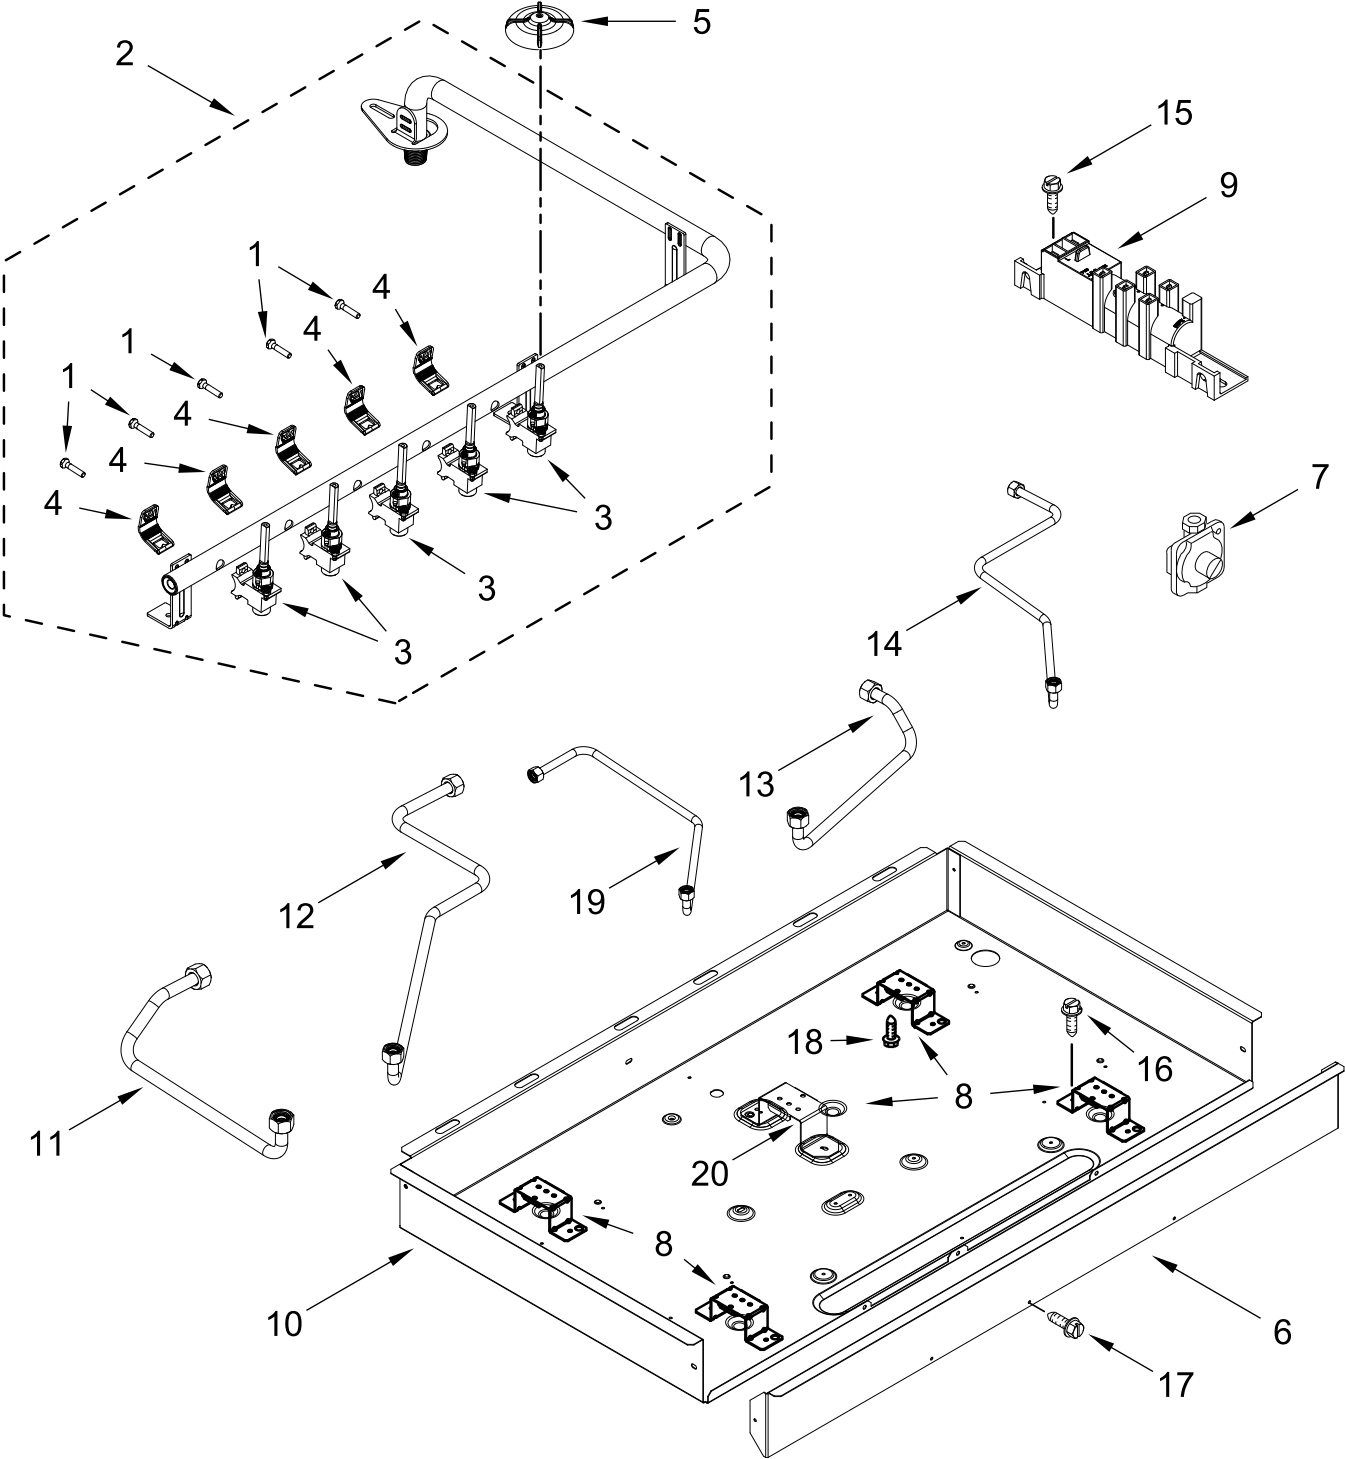

BURNER BOX, GAS VALVES AND SWITCH PARTS

BURNER BOX, GAS VALVES AND SWITCH PARTS

<u>Illus. No.</u>	<u>Part No.</u>	<u>Description</u>	<u>Illus. No.</u>	<u>Part No.</u>	<u>Description</u>	<u>Illus. No.</u>	<u>Part No.</u>	<u>Description</u>
1	W10743274	Screw	7	W10449143	Regulator, Pressure	15	7101P426-60	Screw
2	W11576641	Manifold Assembly	8	W11566469	Bracket, Orifice Holder	16	W10443110	Screw
3	W11629615	Valve, Single (Left Front and Center)	9	W11350452	Spark Module	17	3196537	Screw
	W11629616	Valve, Single (Left Rear)	10		Box, Burner (Not Serviced)	18	8286921	Screw, Burner Rail (M4)
	W11629617	Valve, Single (Right Front and Right Rear)	11	W11573975	Tube, Gas (Left Front)	19	W11573983	Tube, Gas (Center)
4	8287055	Bracket, Single Valve	12	W11573977	Tube, Gas (Left Rear)	20	W11704153	Bracket, Orifice Holder Center Burner
5	W11507167	Seal, Switch Shaft	13	W11573979	Tube, Gas (Right Front)			
6	W11620861	Panel, Front	14	W11573978	Tube, Gas (Right Rear)