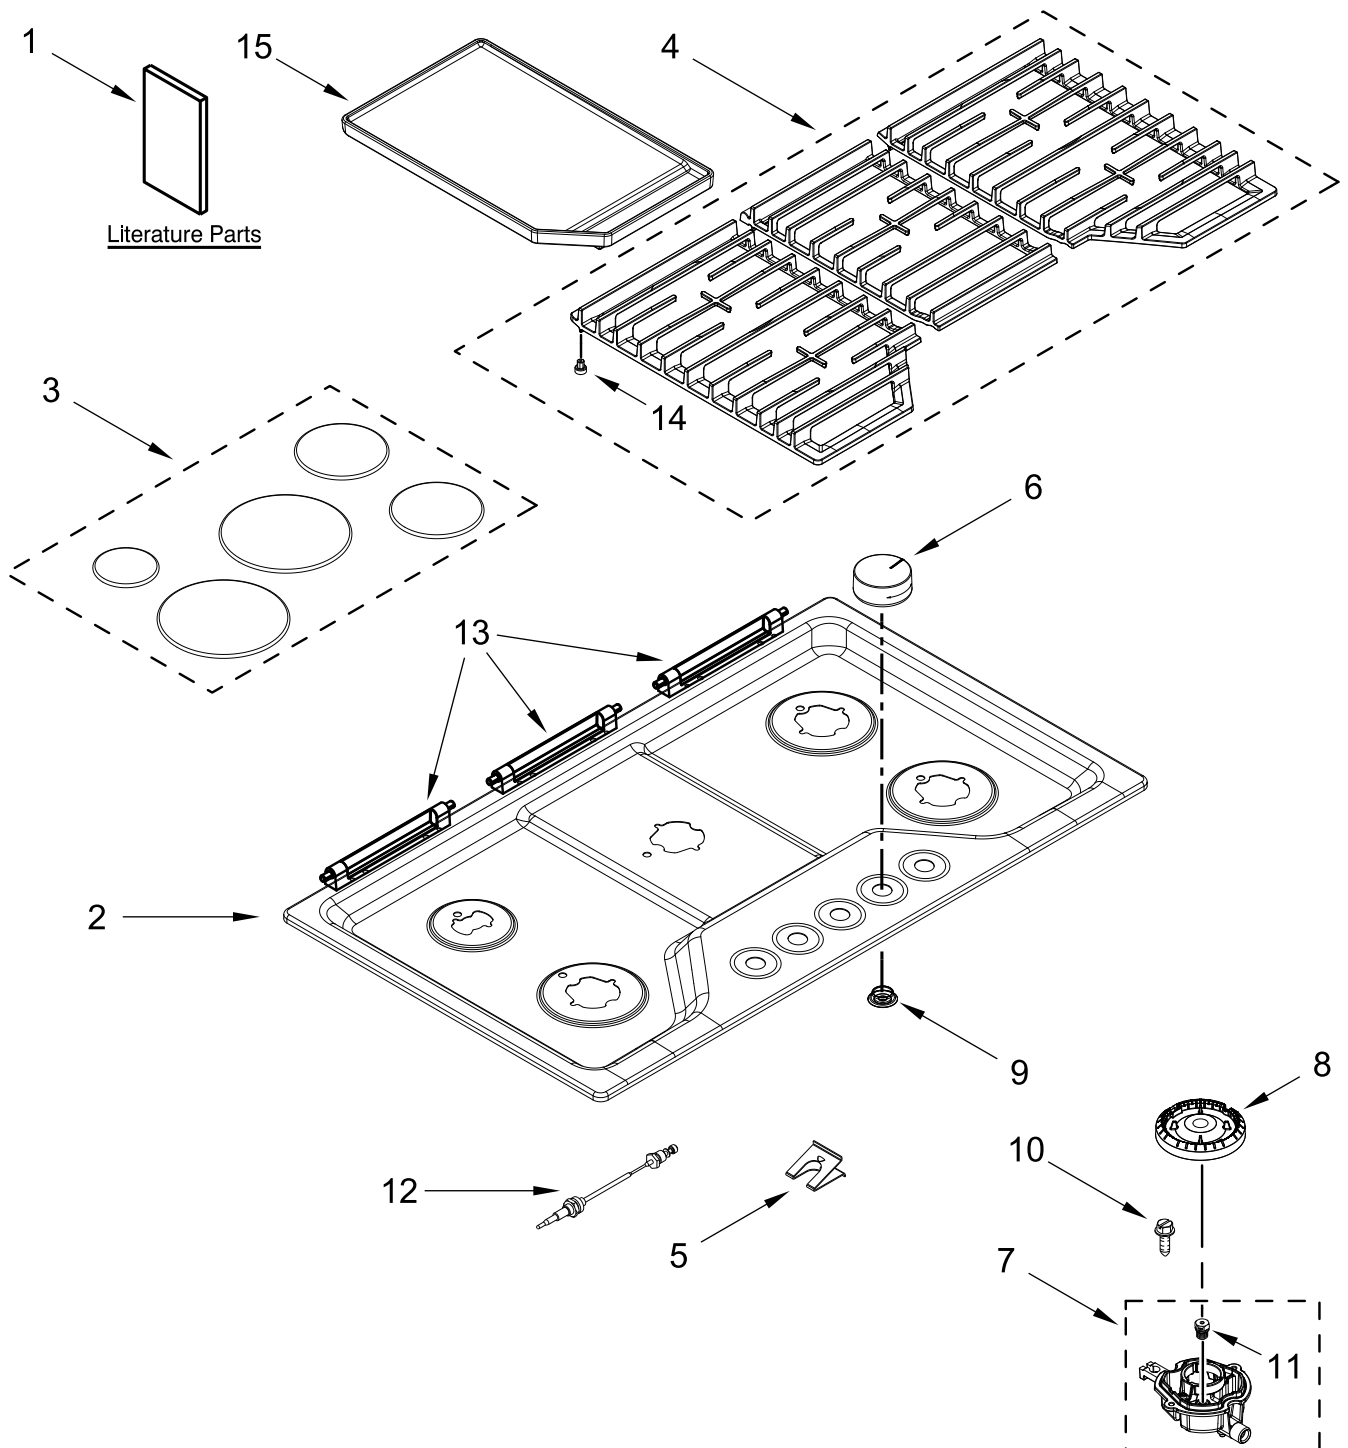

GAS COOKTOP

MODELS:

WCGK7536PS00 (Stainless)

COOKTOP, BURNER AND GRATE PARTS

COOKTOP, BURNER AND GRATE PARTS

<u>Illus. No.</u>	<u>Part No.</u>	<u>Description</u>	<u>Illus. No.</u>	<u>Part No.</u>	<u>Description</u>	<u>Illus. No.</u>	<u>Part No.</u>	<u>Description</u>
1		Literature Parts	8	W11352193	Flame Spreader (Left Front and Center)	14	W10598131	Foot Pad, Grate (Outer)
	W11613935	Owner's Manual		W11352197	Flame Spreader (Left Rear)	15	W11670654	Griddle
	W11635589	Quick Start Guide		W11352195	Flame Spreader (Right Front and Right Rear)			FOLLOWING PARTS NOT ILLUSTRATED
2		Cooktop				W11632719		Harness (Switch), Main
	W11573787	Stainless	9		Bezel	W10878749		Harness, Spark Module
3		Burner Cap Kit		W11573785	Stainless	3400015		Screw, Grounding
	W11596821	Black (Set of 5)	10	W10758282	Screw	W10392003		Cord, Power
4		Grate Kit (Includes 3 Grates)	11	W10723360	Orifice (Left Front)	W10132200		Relief, Strain
	W11591618	Black (Set of 3)		W11364991	Orifice (Left Rear)	313438		Clip, Harness
5	W10827923	Electrode, Spring		W11610057	Orifice (Center)	W11573776		LP Conversion Kit
6		Knobs, Cooktop		W11631338	Orifice (Right Front and Right Rear)	3801F935-51		Bracket, Tie Down
	W11573784	Stainless	12	W11640975	Wiring, Electrode (440MM)	7101P062-60		Screw (For Tie Down Bracket)
7	W11567145	Holder, Orifice (12K) (Left Front)		W11642338	Wiring, Electrode (636MM)			
	W11567151	Holder, Orifice (5K) (Left Rear)	13	W10826075	Rear, Hinge-Grate (Stainless Model Only)			
	W11567144	Holder, Orifice (18K) (Center)						
	W11567146	Holder, Orifice (9.1K) (Right Front and Right Rear)						