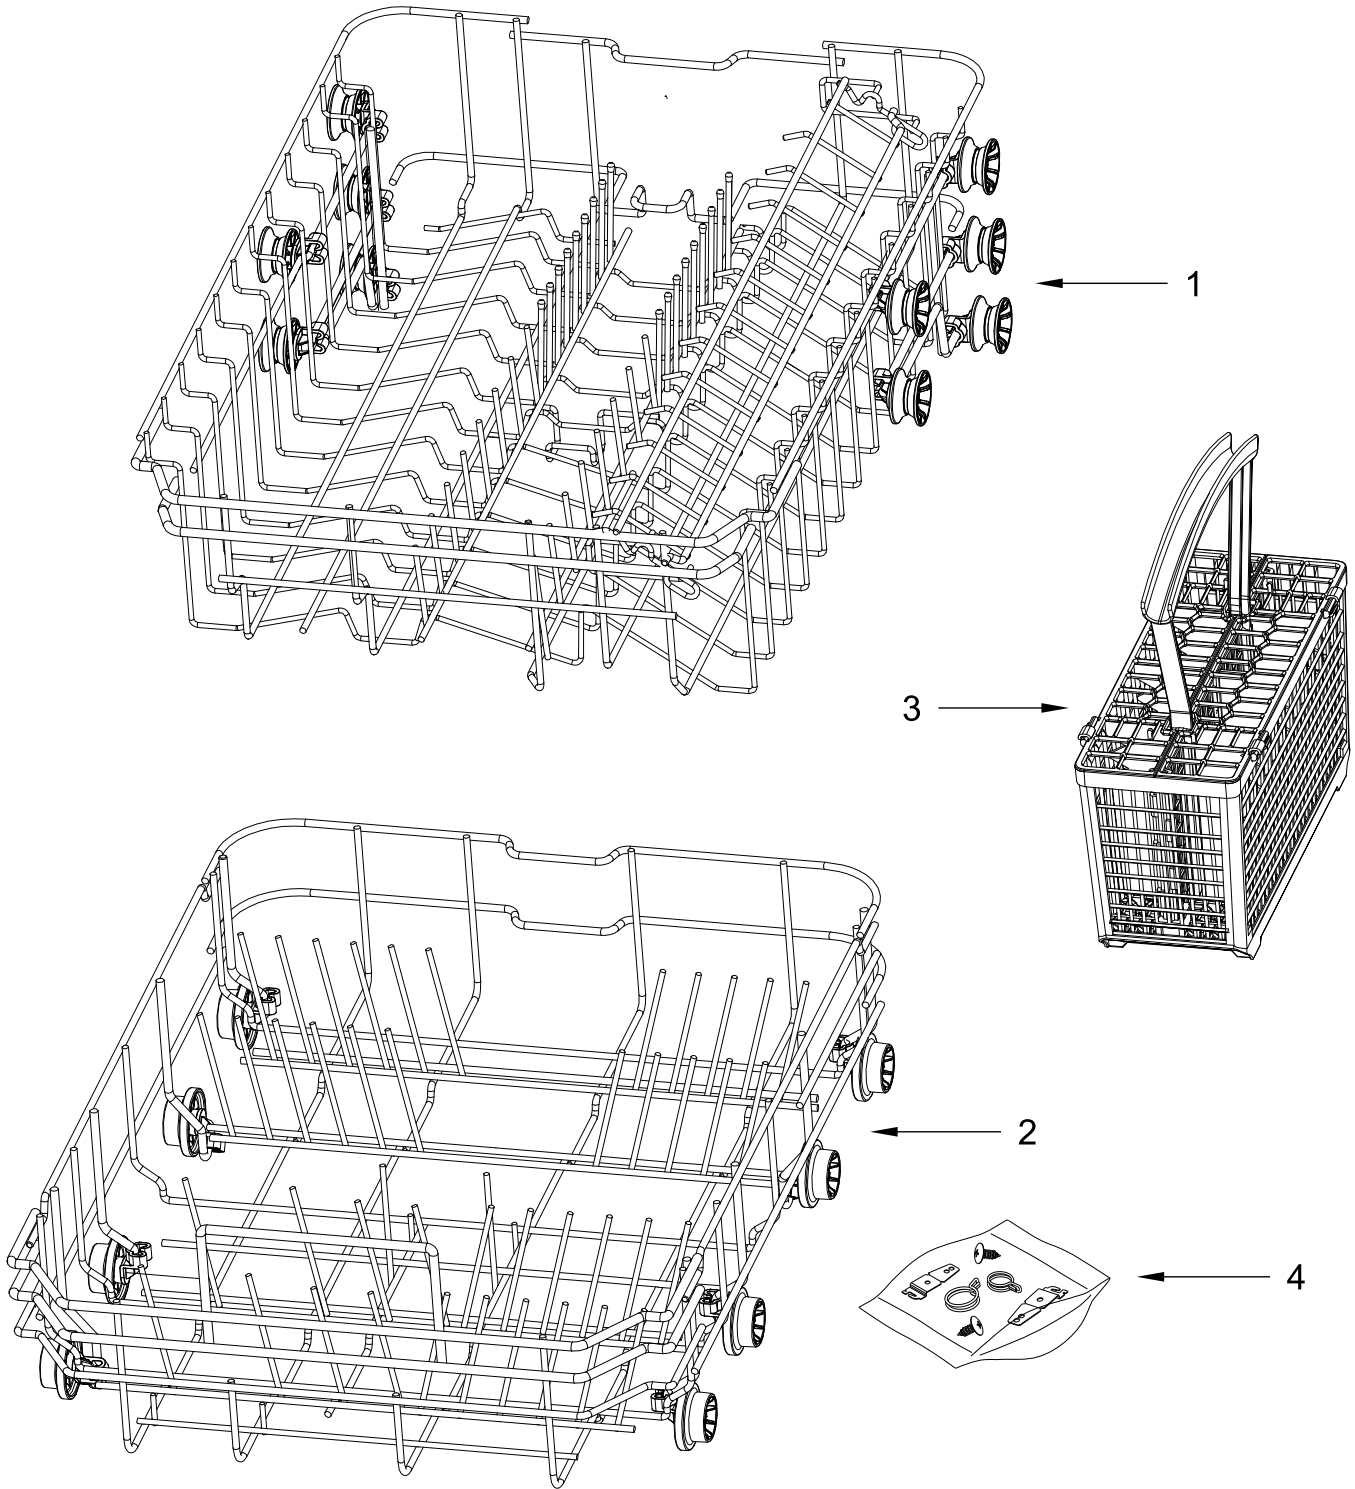

DISHRACK PARTS

DISHRACK PARTS

<u>Illus.</u> <u>No.</u>	<u>Part No.</u>	<u>Description</u>	<u>Illus.</u> <u>No.</u>	<u>Part No.</u>	<u>Description</u>
1	W11230167	Upper Rack Assembly	3	W11230169	Silverware Basket
2	W11689835	Lower Rack Assembly	4	W11230170	Miscellaneous Parts Bag