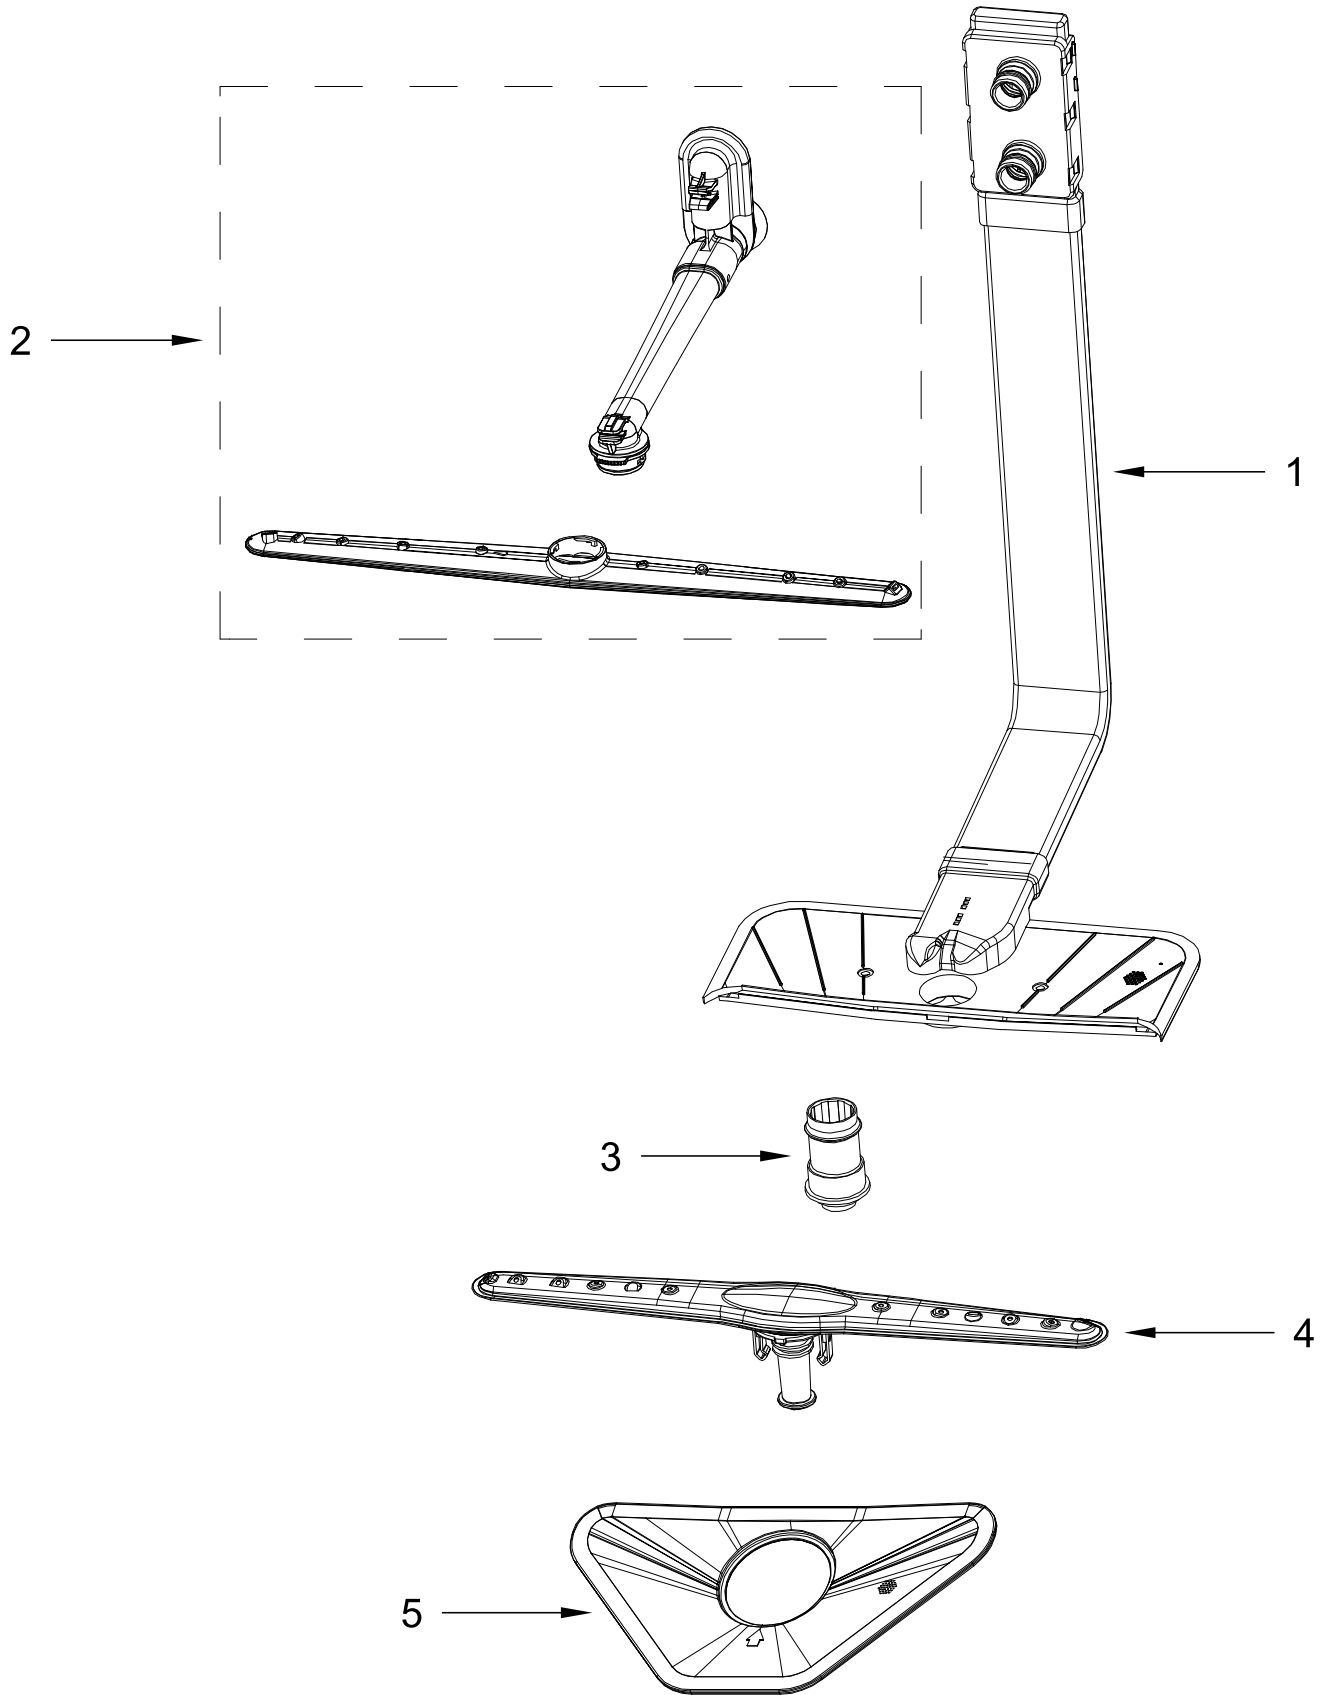

WASH SYSTEM PARTS

WASH SYSTEM PARTS

<u>Illus.</u> <u>No.</u>	<u>Part No.</u>	<u>Description</u>	<u>Illus.</u> <u>No.</u>	<u>Part No.</u>	<u>Description</u>	<u>Illus.</u> <u>No.</u>	<u>Part No.</u>	<u>Description</u>
1	W11226868	Feed Tube Assembly	3	W11226870	Extension, Lower Sprayarm	4	W11230162	Lower Sprayarm
2	W11230161	Upper Sprayarm Assembly				5	W11230163	Filter Screen