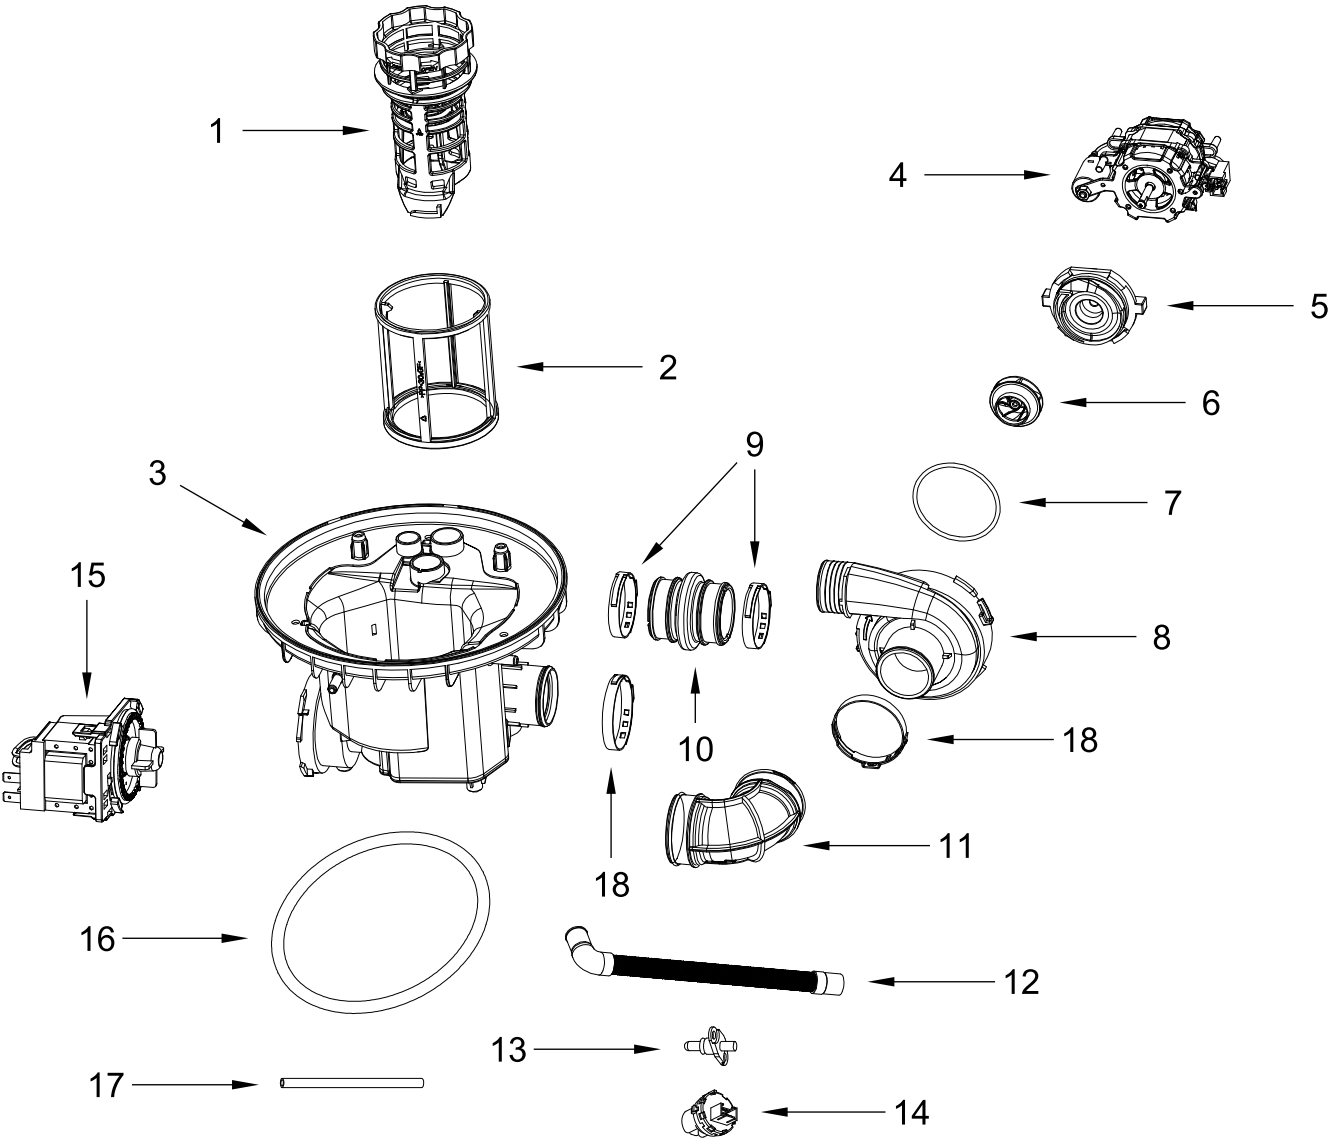

PUMP AND MOTOR PARTS

PUMP AND MOTOR PARTS

<u>Illus.</u> <u>No.</u>	<u>Part No.</u>	<u>Description</u>	<u>Illus.</u> <u>No.</u>	<u>Part No.</u>	<u>Description</u>	<u>Illus.</u> <u>No.</u>	<u>Part No.</u>	<u>Description</u>
1	W11226875	Filter Handle	7	W11226887	Gasket, Pump	13	W11689831	Thermistor
2	W11226876	Filter	8	W11226889	Housing, Upper Pump	14	W11226898	Trubidity Sensor
3	W11226878	Sump	9	W11226891	Clamp	15	W11226877	Pump
4	W11230164	Motor	10	W11226893	Hose	16	W11226899	Sealing Gasket
5	W11226885	Housing, Lower Pump	11	W11226894	Inlet Hose	17	W11226900	Inlet Hose
6	W11226886	Impeller	12	W11689830	Drain Hose	18	W11226890	Clamp