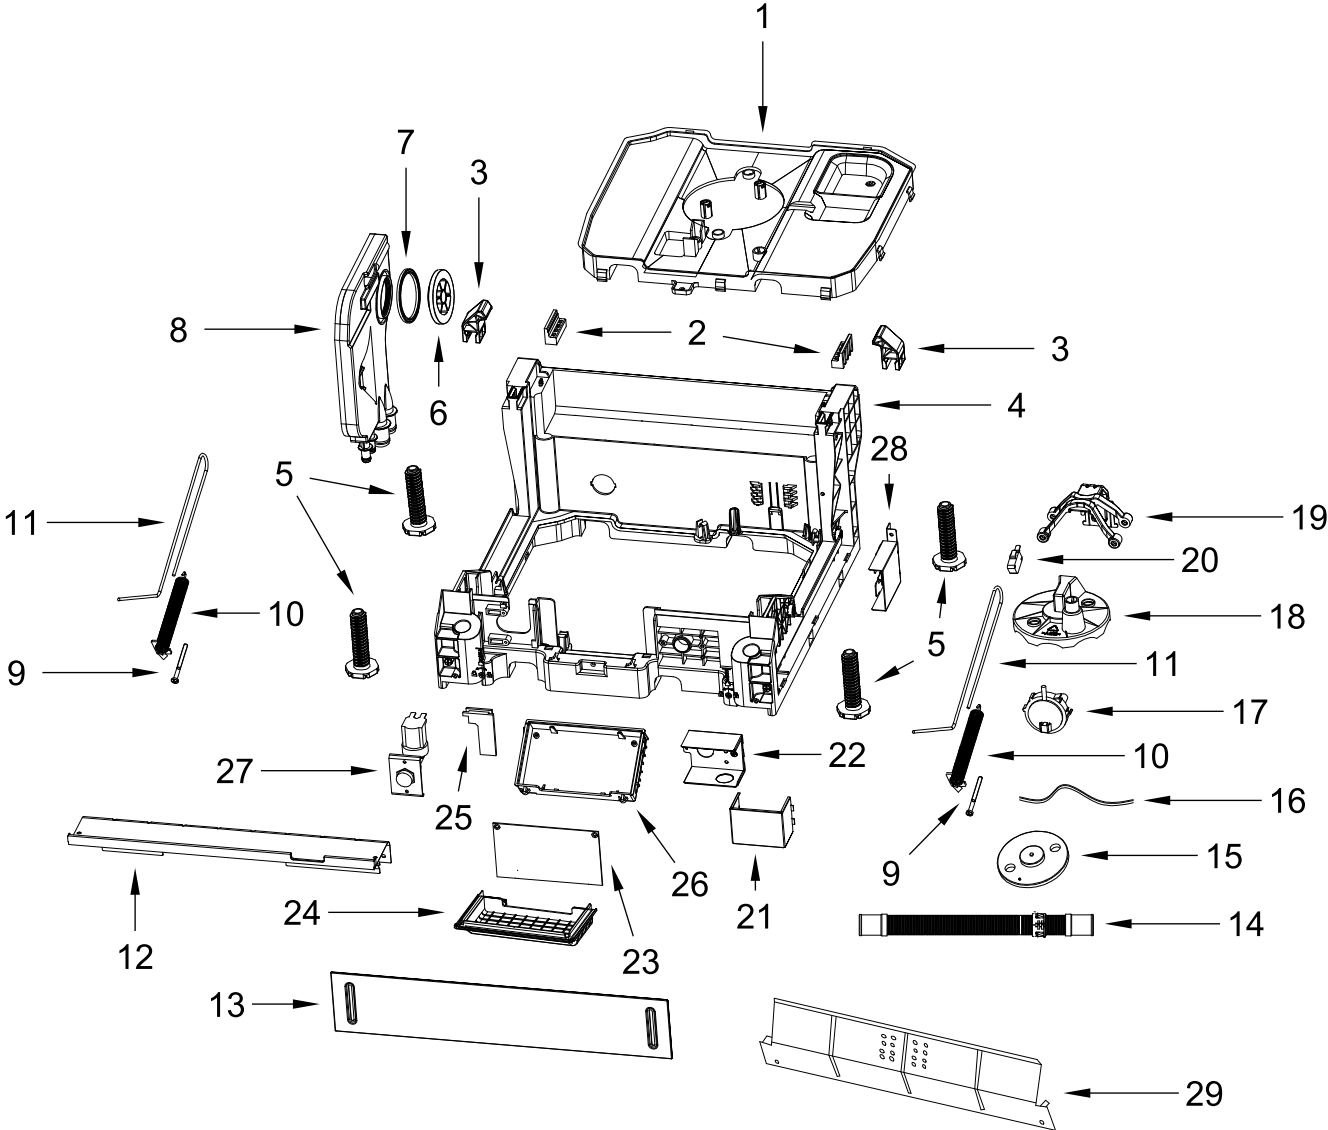

FILL DRAIN AND BASE PARTS

FILL DRAIN AND BASE PARTS

<u>Illus.</u> <u>No.</u>	<u>Part No.</u>	<u>Description</u>	<u>Illus.</u> <u>No.</u>	<u>Part No.</u>	<u>Description</u>	<u>Illus.</u> <u>No.</u>	<u>Part No.</u>	<u>Description</u>
1	W11230142	Cover, Base	13		Access Panel	23	W11230153	Electronic Control
2	W11226333	Tub Support		W11230155	Black	24	W11226535	Cover, PCB Box
3	W11226329	Connecting Block, Tub		W11230192	White	25	W11226514	Block
4	W11230143	Base Assembly	14	W11689829	Drain Hose	26	W11226520	PCB Box
5	W11226335	Leveling Leg	15	W11226858	Float	27	W11689828	Inlet Valve
6	W11226568	Nut, Air Breather	16	W11230158	Pipe, Pressure Switch	28	W11230152	Bracket
7	W11226570	Gasket	17	W11689827	Pressure Switch	29	W11352633	Toe Panel, Bent (Black)
8	W11226325	Air Breather	18	W11226494	Seat, Float			
9	W11226867	Adjustment Screw, Door Spring	19	W11226339	Assembly, Pump Support		W11352630	Toe Panel, Bent (White)
10	W11230160	Spring, Door	20	W11226864	Microswitch			
11	W11230159	Door Rope	21	W11226540	Cover, Junction Box			
12	W11230154	Acoustic Panel	22	W11226537	Base, Junction Box