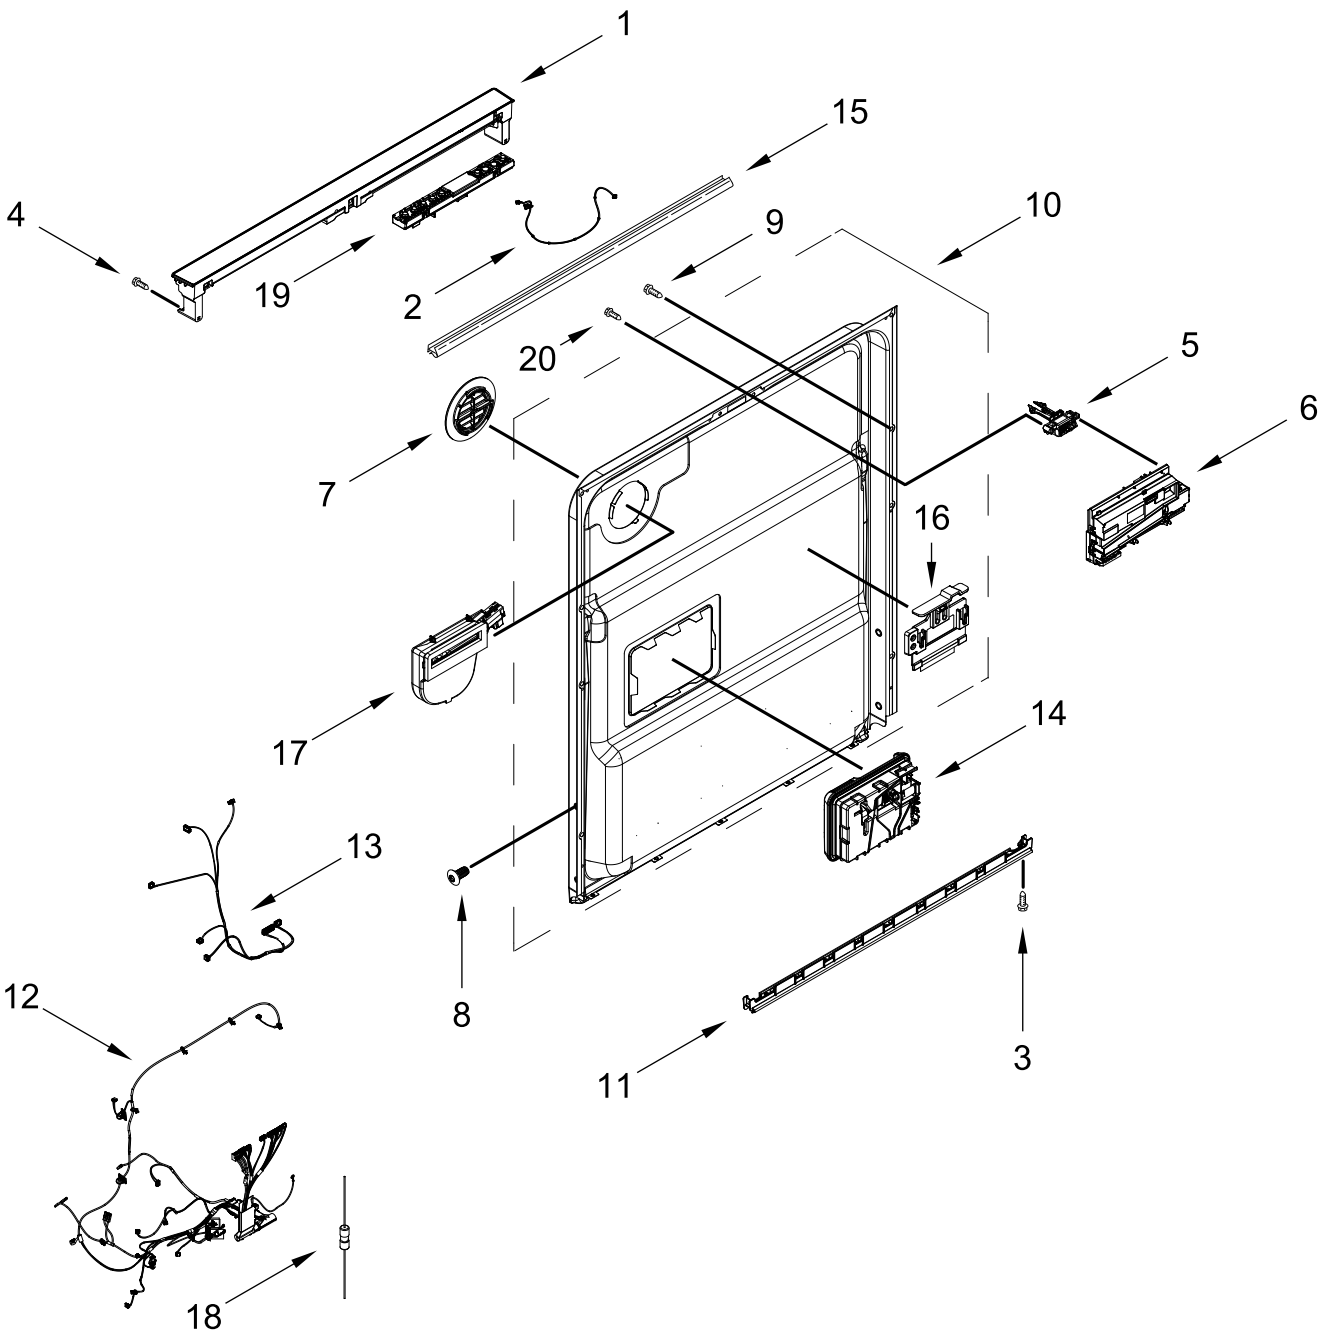

Dishwasher

MODELS:

WDT740SALB3 (Black)

WDT740SALW3 (White)

WDT740SALZ3 (Stainless)

DOOR AND PANEL PARTS

DOOR AND PANEL PARTS

<u>Illus.</u> <u>No.</u>	<u>Part No.</u>	<u>Description</u>	<u>Illus.</u> <u>No.</u>	<u>Part No.</u>	<u>Description</u>	<u>Illus.</u> <u>No.</u>	<u>Part No.</u>	<u>Description</u>
1		Literature Parts	6		Panel, Front (Includes 4, 11 & 14)	11	W10692757	Barrel Nut, Front Panel
	W11323304	Owners Manual		W11340869	Black	12	W11438978	Screw, Black
	W11650524	Energy Guide		W11340870	White		W11438977	Screw, White
	W11366143	Tech Sheet		W11340871	Stainless	13	W10919861	Insulation, Front Panel
2		Arm, Hinge	7	3400000	Screw	14	W10884775	Badge
	W11662392	Left Hand	8	W11364953	Screw	15	W11049903	Stud, Mounting
	W11662370	Right Hand	9	W11038694	Insulation, Single Layer	16	W10316572	Screw
3	W11377160	Cross Brace, Door				17		Handle
4	W11102920	Light Pipe	10		Toe Panel		W11439701	Black
5		Access Panel		W11467733	Black		W11439697	White
	W11108979	Black		W11467726	White		W11554913	Stainless
	W11110746	White				18	W10693137	Screw, Set

CONTROL PANEL AND INNER DOOR PARTS

CONTROL PANEL AND INNER DOOR PARTS

<u>Illus.</u> <u>No.</u>	<u>Part No.</u>	<u>Description</u>	<u>Illus.</u> <u>No.</u>	<u>Part No.</u>	<u>Description</u>	<u>Illus.</u> <u>No.</u>	<u>Part No.</u>	<u>Description</u>
1		Console Cap	7	W11025634	Bezel, Vent	14	W11092649	Dispenser Assembly
	W11491730	Black	8	3400071	Screw	15	W11050927	Seal, Console/Door
	W11491731	White	9	W10348409	Screw	16	W11088985	Hanger, Control
2	W11084865	Jumper, Door	10	W11098822	Inner Door Assembly	17	W11527847	Vent Assembly
3	W11258418	Screw	11	W11563231	Seal, Door Bottom	18	W11397505	Fuse, In-line
4	W10711884	Screw (Long)	12	W11649438	Wiring Harness, Main (Includes Thermostat)	19	W11131369	Housing, UI
5	W11091934	Latch Assembly (Includes Switch)	13	W11084845	Wiring Harness, Inner Door	20	W10348408	Screw
6	W11648208	Control, Electronic						