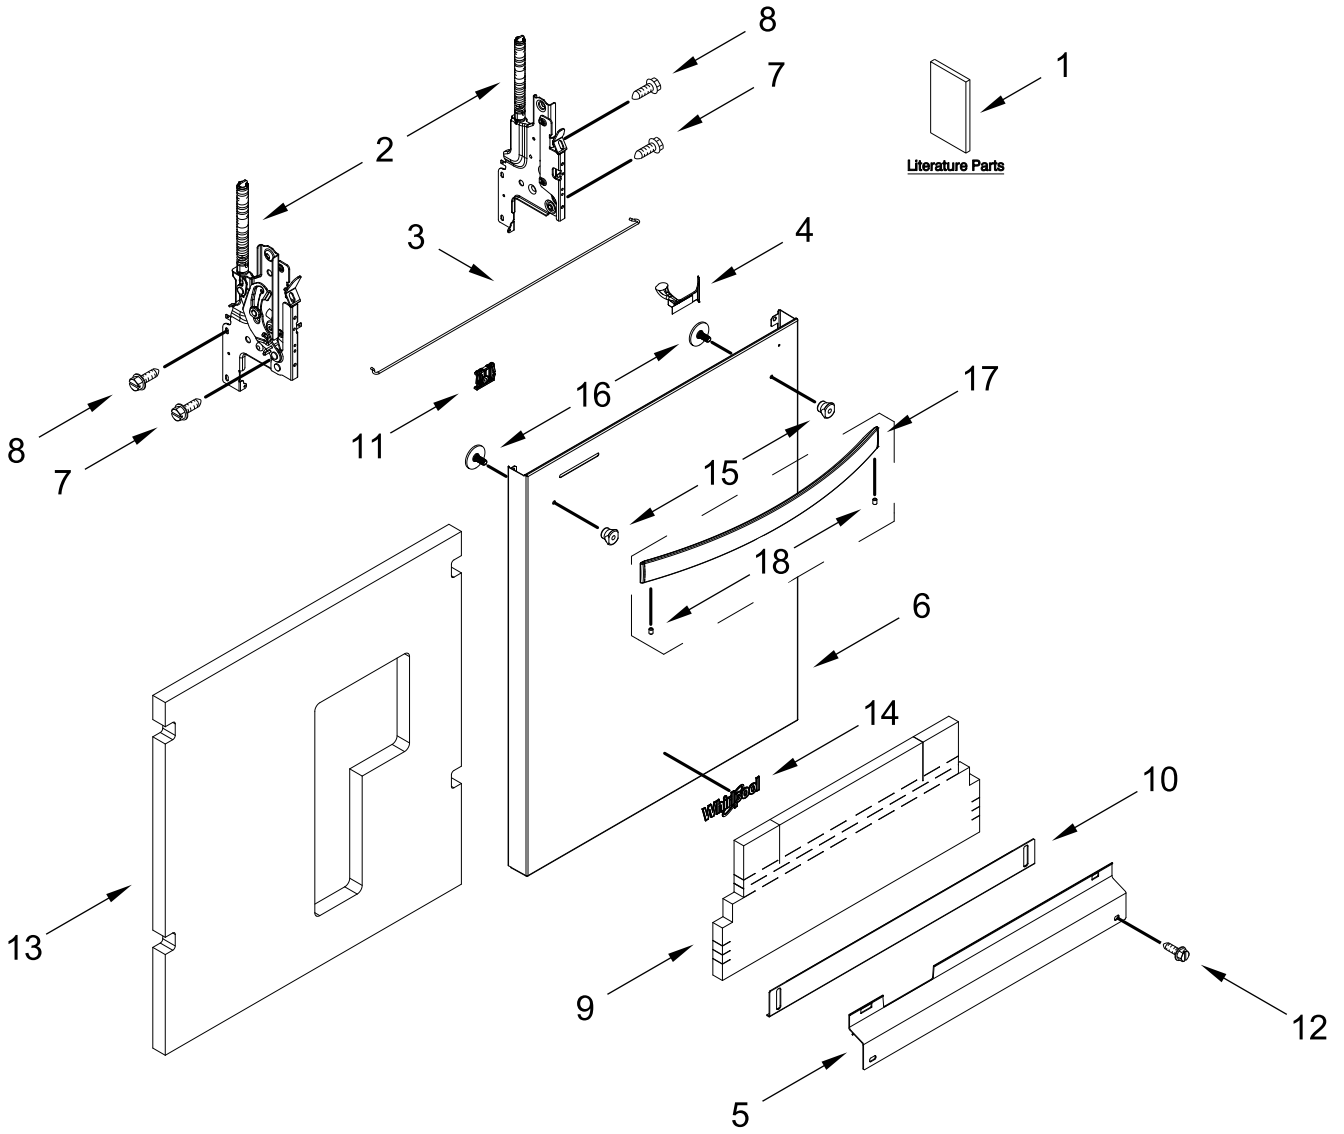

Dishwasher

MODELS:

WDT740SALB3 (Black)

WDT740SALW3 (White)

WDT740SALZ3 (Stainless)

DOOR AND PANEL PARTS

DOOR AND PANEL PARTS

<u>Illus.</u> <u>No.</u>	<u>Part No.</u>	<u>Description</u>	<u>Illus.</u> <u>No.</u>	<u>Part No.</u>	<u>Description</u>	<u>Illus.</u> <u>No.</u>	<u>Part No.</u>	<u>Description</u>
1		Literature Parts	6		Panel, Front (Includes 4, 11 & 14)	11	W10692757	Barrel Nut, Front Panel
	W11323304	Owners Manual		W11340869	Black	12	W11438978	Screw, Black
	W11650524	Energy Guide		W11340870	White		W11438977	Screw, White
	W11366143	Tech Sheet		W11340871	Stainless	13	W10919861	Insulation, Front Panel
2		Arm, Hinge	7	3400000	Screw	14	W10884775	Badge
	W11662392	Left Hand	8	W11364953	Screw	15	W11049903	Stud, Mounting
	W11662370	Right Hand	9	W11038694	Insulation, Single Layer	16	W10316572	Screw
3	W11377160	Cross Brace, Door				17		Handle
4	W11102920	Light Pipe	10		Toe Panel		W11439701	Black
5		Access Panel		W11467733	Black		W11439697	White
	W11108979	Black		W11467726	White		W11554913	Stainless
	W11110746	White				18	W10693137	Screw, Set

CONTROL PANEL AND INNER DOOR PARTS

CONTROL PANEL AND INNER DOOR PARTS

<u>Illus.</u> <u>No.</u>	<u>Part No.</u>	<u>Description</u>	<u>Illus.</u> <u>No.</u>	<u>Part No.</u>	<u>Description</u>	<u>Illus.</u> <u>No.</u>	<u>Part No.</u>	<u>Description</u>
1		Console Cap	7	W11025634	Bezel, Vent	14	W11092649	Dispenser Assembly
	W11491730	Black	8	3400071	Screw	15	W11050927	Seal, Console/Door
	W11491731	White	9	W10348409	Screw	16	W11088985	Hanger, Control
2	W11084865	Jumper, Door	10	W11098822	Inner Door Assembly	17	W11527847	Vent Assembly
3	W11258418	Screw	11	W11563231	Seal, Door Bottom	18	W11397505	Fuse, In-line
4	W10711884	Screw (Long)	12	W11649438	Wiring Harness, Main (Includes Thermostat)	19	W11131369	Housing, UI
5	W11091934	Latch Assembly (Includes Switch)	13	W11084845	Wiring Harness, Inner Door	20	W10348408	Screw
6	W11648208	Control, Electronic						