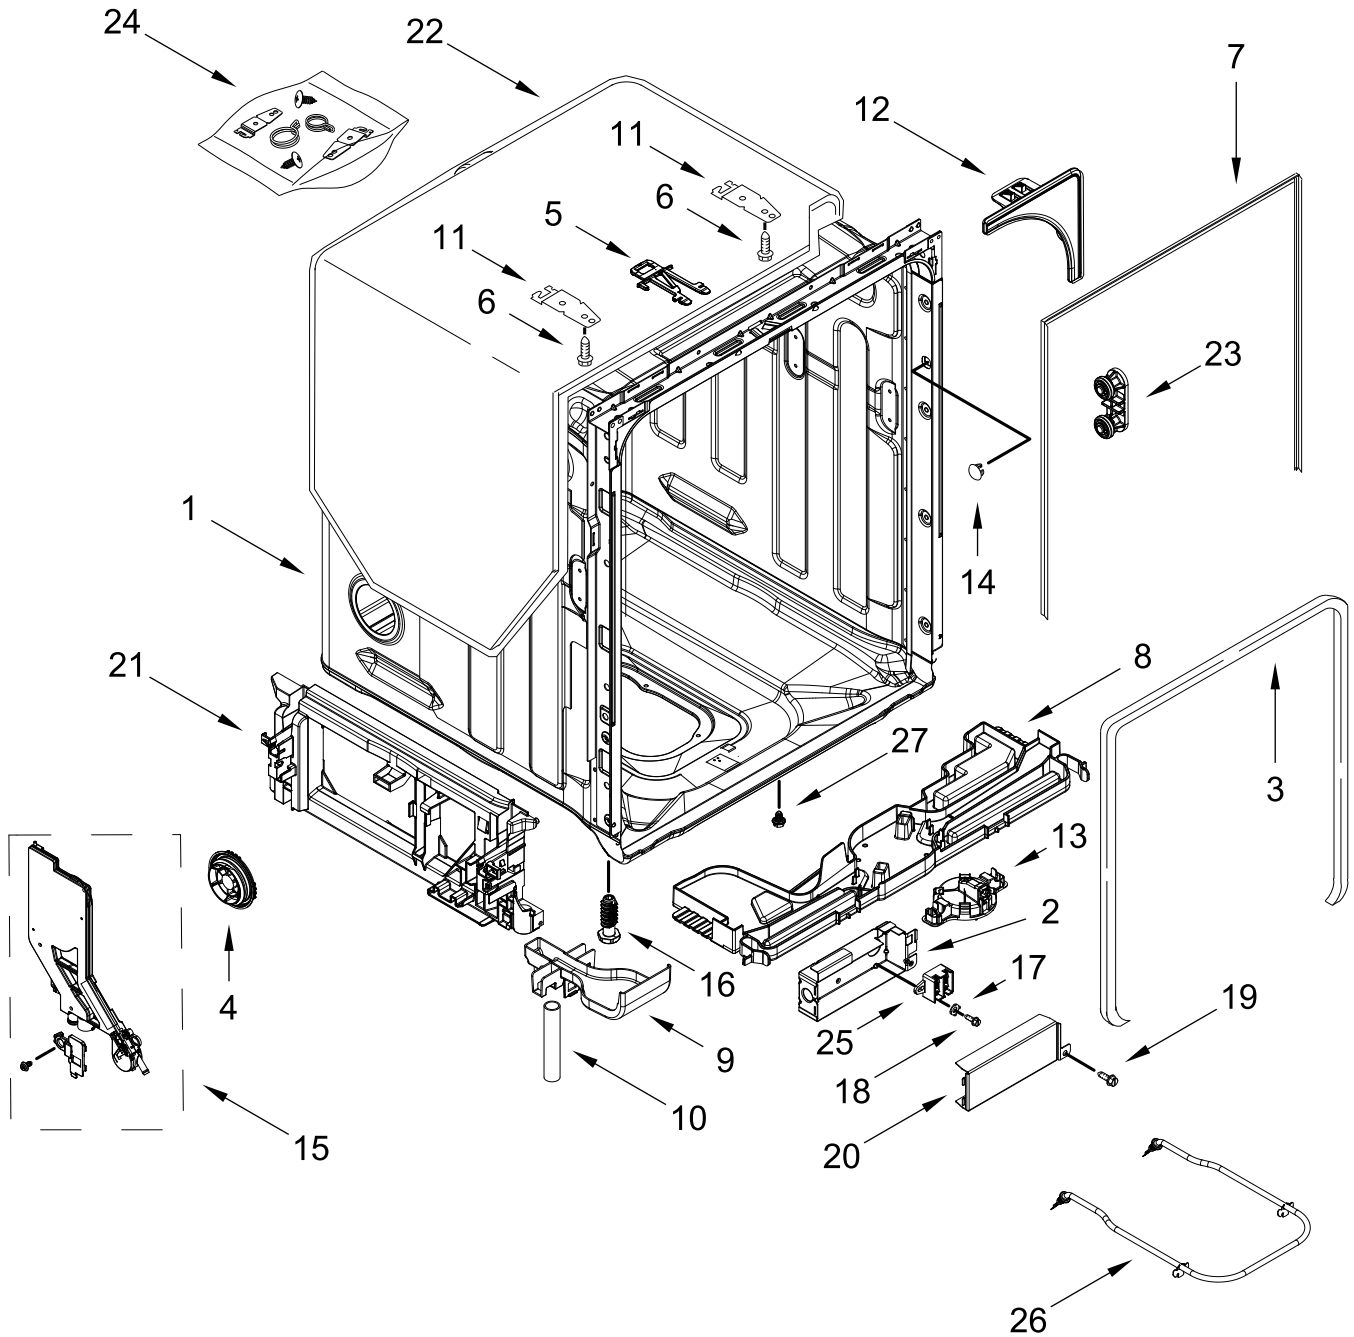

TUB AND FRAME PARTS

TUB AND FRAME PARTS

<u>Illus.</u> <u>No.</u>	<u>Part No.</u>	<u>Description</u>	<u>Illus.</u> <u>No.</u>	<u>Part No.</u>	<u>Description</u>	<u>Illus.</u> <u>No.</u>	<u>Part No.</u>	<u>Description</u>
1	W10920228	Tub Assembly (Includes Gasket)	13	W11255994	Float Switch	23	W11048217	Tub Mount, Upper Rack
2	W11226744	Base, Terminal Box	14	W11184083	Plug, Tub	24	W11362500	Miscellaneous Parts Bag (Contains 2 Screws, 2 Clamps, & 2 Brackets)
3	W11035860	Gasket, Tub	15	W11429970	Water Inlet Assembly			
4	W11429974	Nut, Water Inlet	16	W11455395	Leg, Leveling			
5	W11090487	Strike, Latch	17	3378128	Washer, Pronged Cup			
6	W11296374	Screw	18	3400014	Screw, Grounding	25	W11132441	Terminal Block
7	W11165091	Seal, Cabinet	19	W10277003	Screw	26	W11536143	Heater Element Assembly
8	W11025993	Drip Tray	20	W11226746	Cover, Terminal Box	27	3400892	Screw
9	W11025986	Funnel, Overfill Protection	21		Side Support, Tub			
10	W11025988	Funnel Extension		W10920122	Left Hand			
11	8269145	Bracket, Undercounter		W10920120	Right Hand			
12	W11165093	Cover, Tub Corner	22	W11655286	Shield, Tub Sound