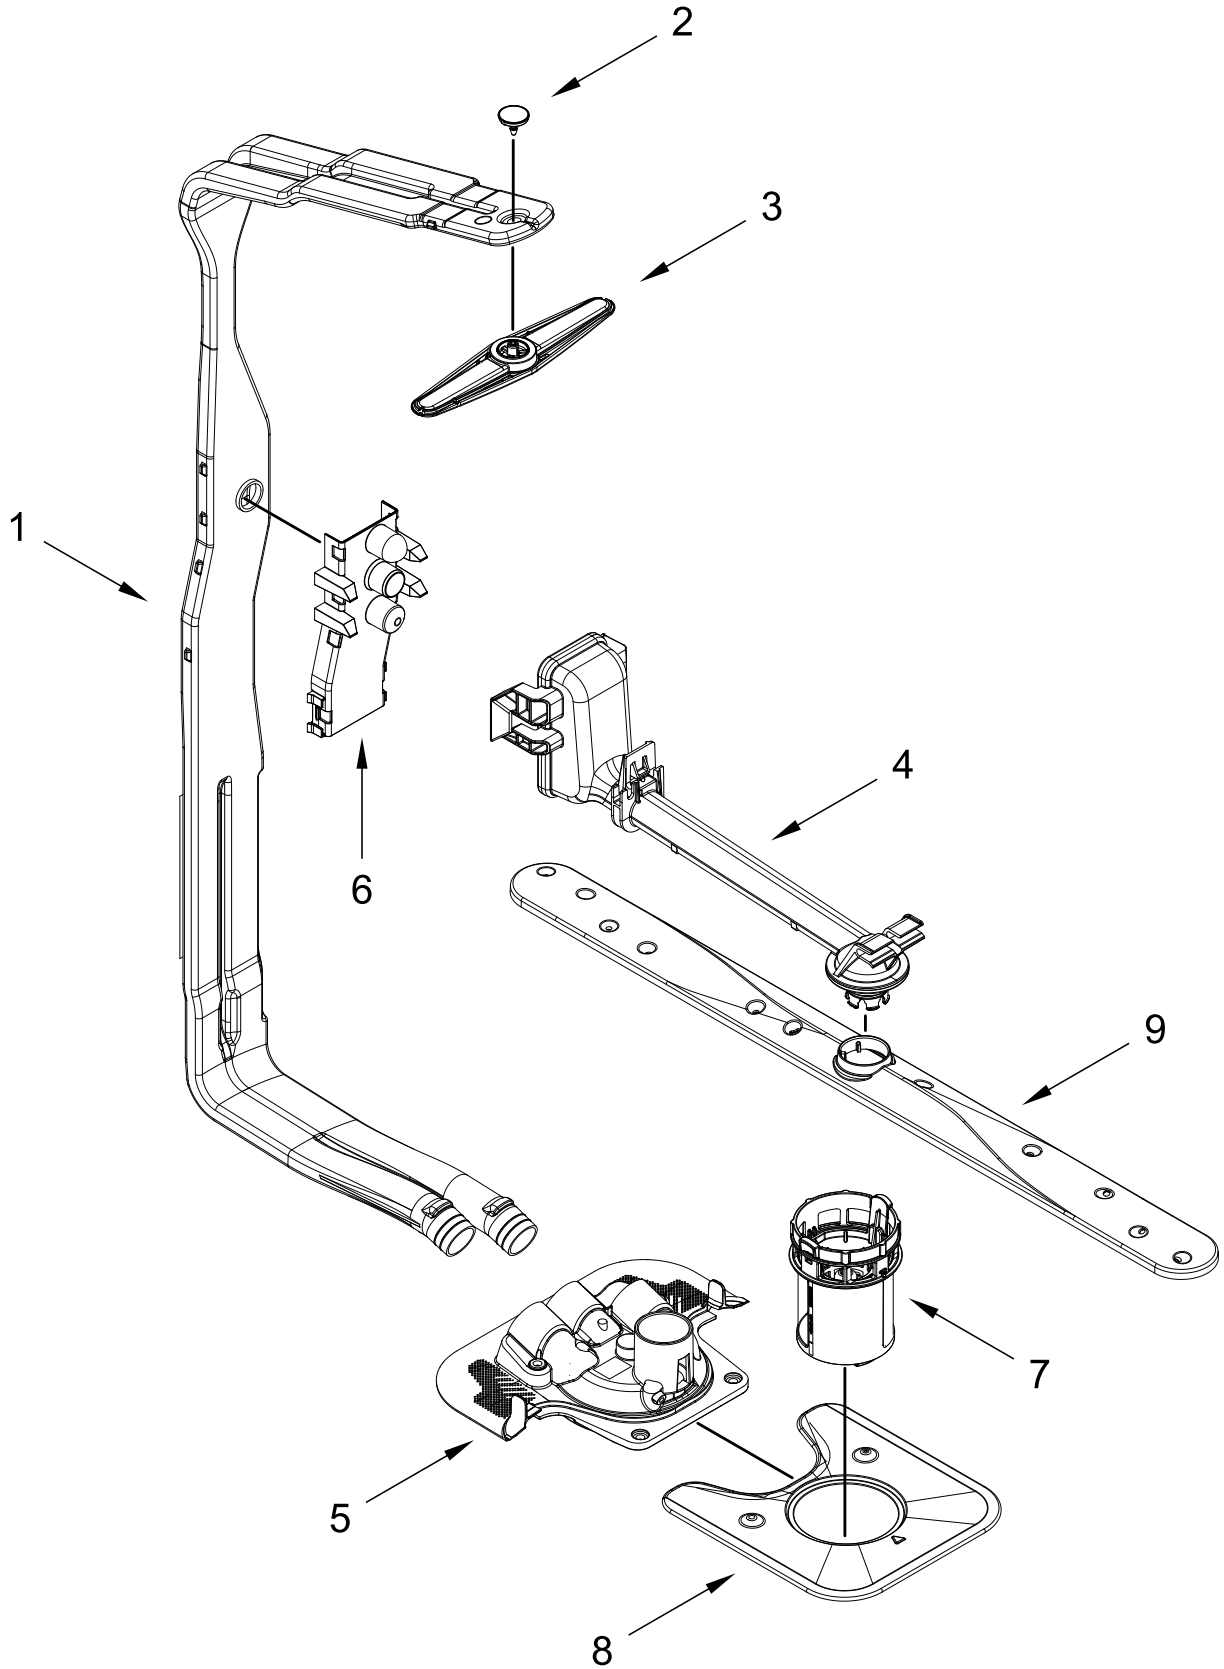

UPPER WASH AND RINSE PARTS

UPPER WASH AND RINSE PARTS

<u>Illus.</u> <u>No.</u>	<u>Part No.</u>	<u>Description</u>	<u>Illus.</u> <u>No.</u>	<u>Part No.</u>	<u>Description</u>	<u>Illus.</u> <u>No.</u>	<u>Part No.</u>	<u>Description</u>
1	W11507999	Feed Tube Assembly	5	W11128231	Cover, Diverter	8	W10891539	Screen
2	W11039888	Retainer	6	W10892836	Retainer, Docking (2nd Level)	9	W11043437	Sprayarm, Upper
3	W11039869	Sprayarm, Third Level	7	W10891533	Filter			
4	W11043452	Manifold