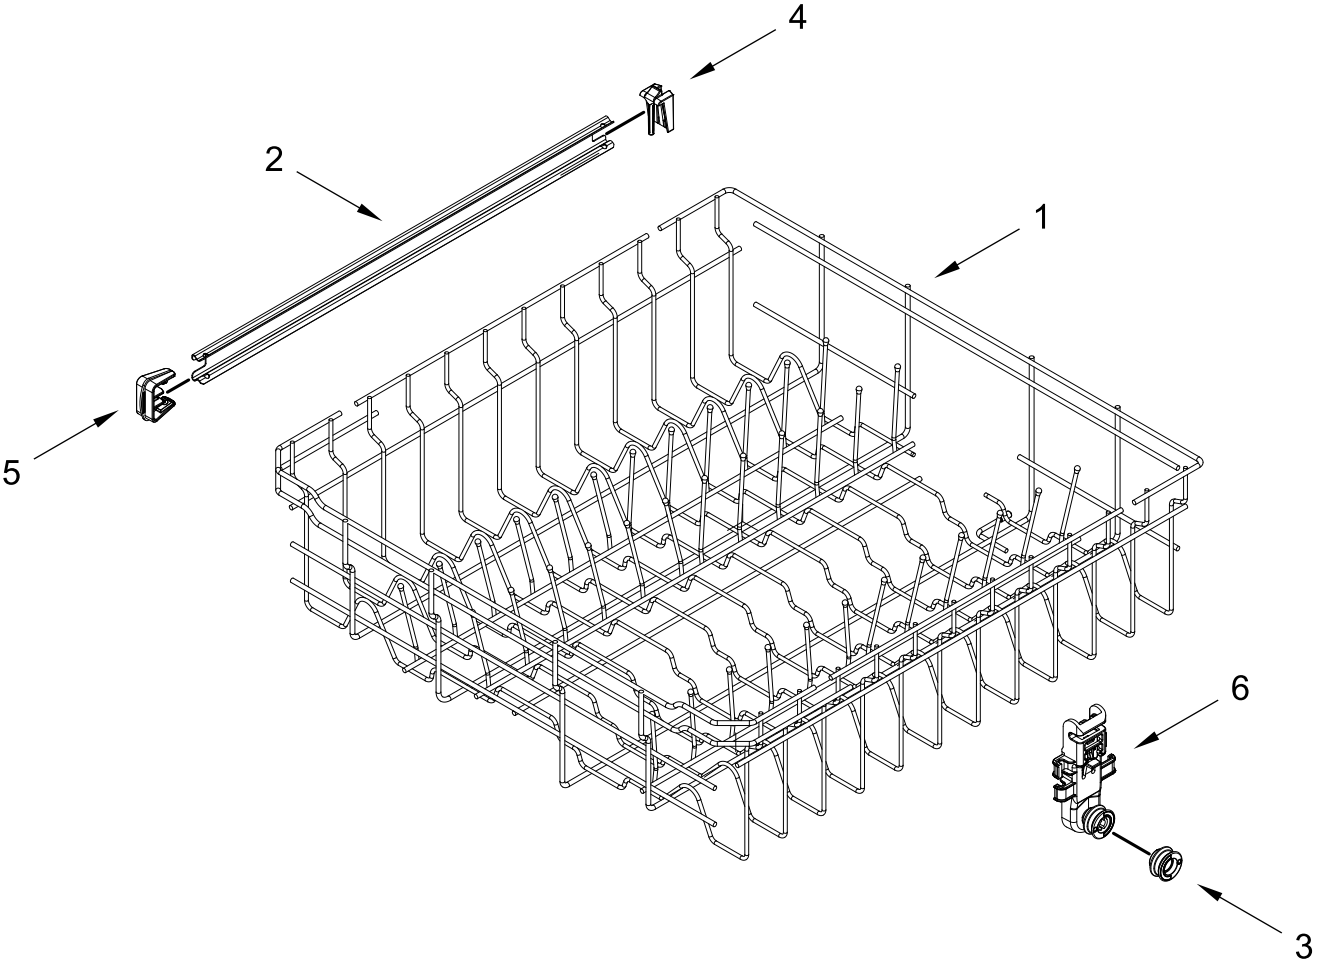

UPPER RACK AND TRACK PARTS

UPPER RACK AND TRACK PARTS

<u>Illus.</u> <u>No.</u>	<u>Part No.</u>	<u>Description</u>	<u>Illus.</u> <u>No.</u>	<u>Part No.</u>	<u>Description</u>	<u>Illus.</u> <u>No.</u>	<u>Part No.</u>	<u>Description</u>
1	W10847875	Dishrack, Upper	3	W11048219	Wheel	5	W11084874	Track Stop, Front
2	W11441109	Track, Dishrack	4	W11084872	Track Stop, Rear	6	W11133748	Mount Assembly