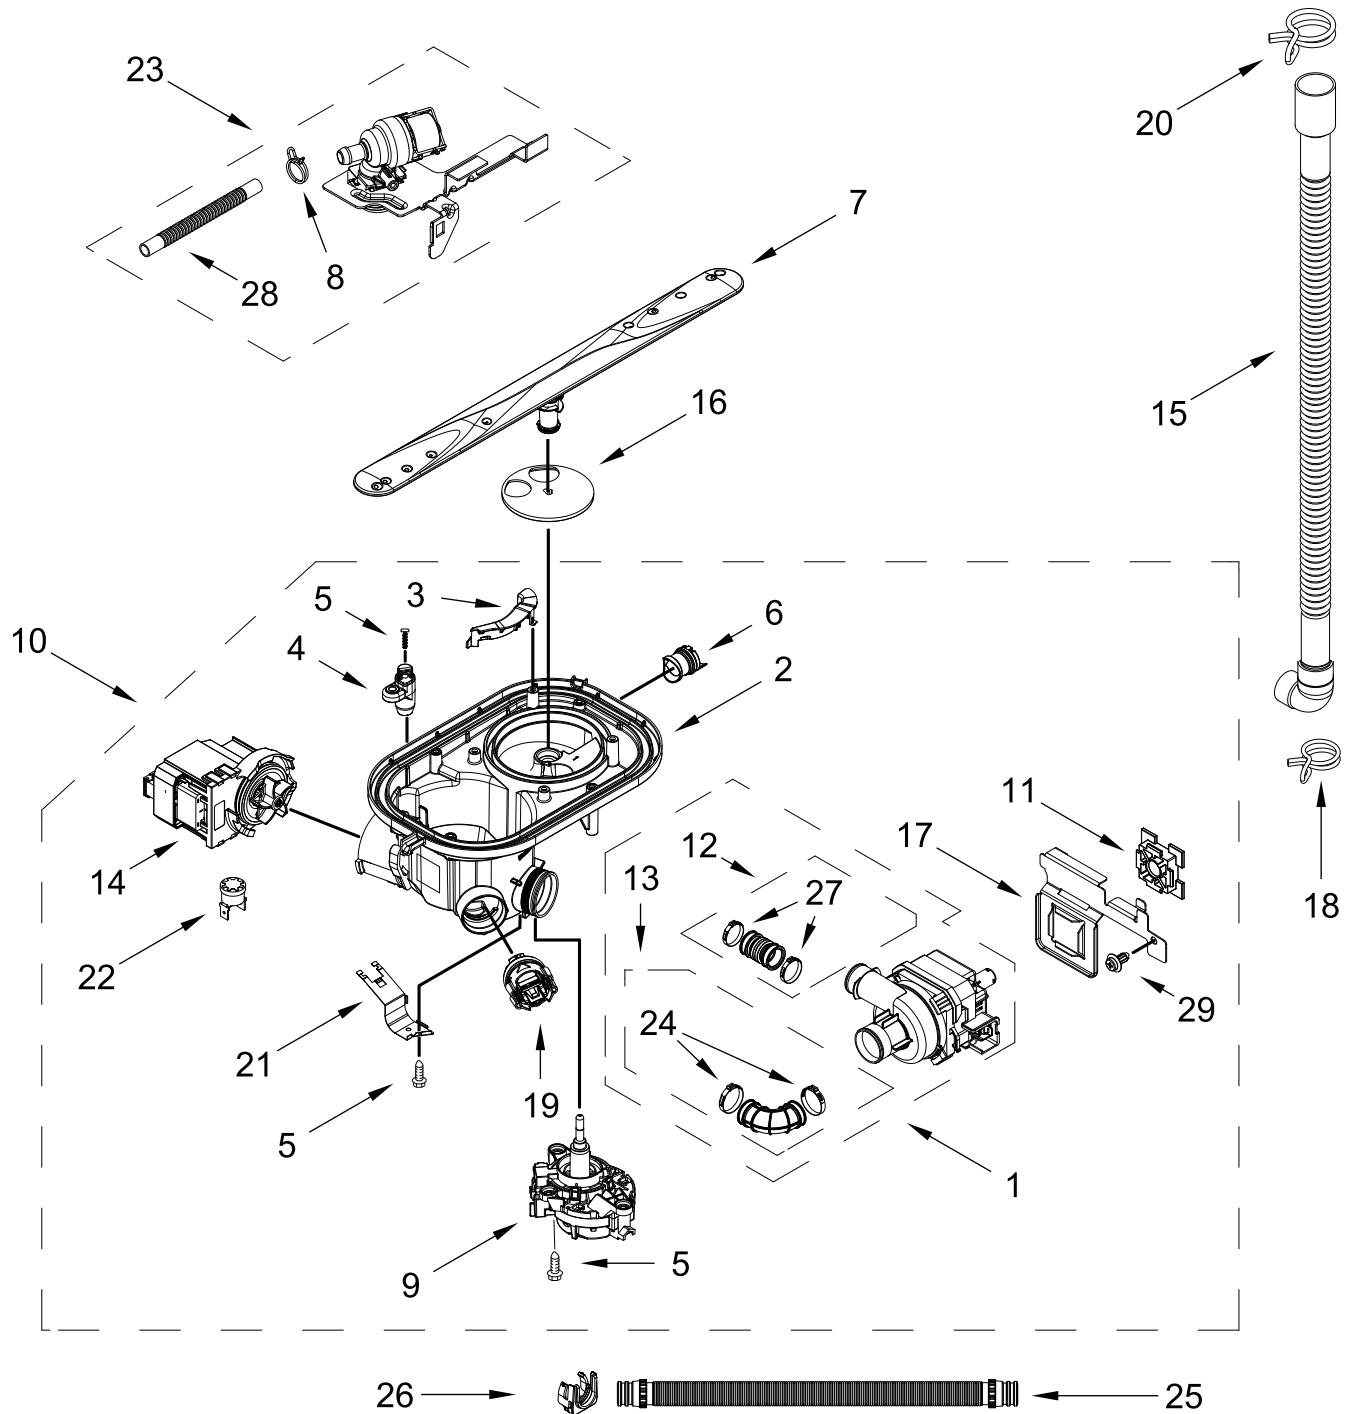

PUMP, WASHARM AND MOTOR PARTS

PUMP, WASHARM AND MOTOR PARTS

<u>Illus. No.</u>	<u>Part No.</u>	<u>Description</u>	<u>Illus. No.</u>	<u>Part No.</u>	<u>Description</u>	<u>Illus. No.</u>	<u>Part No.</u>	<u>Description</u>
1	W11035712	Pump Assembly	10	W11299377	Motor & Sump Assembly	20	370445	Clamp, Hose
2	W11034554	Sump with Seal (Includes 3, 4, 5, 6 & 9)	11	W11450247	Isolator, Rear Motor	21	W11163419	Bracket, Thermostat
3	W10891543	Diffuser, Inlet	12	W11250985	Hose, Pressure	22	W11193089	Thermostat (Included with Main Wiring Harness)
4	W11050773	Drain Vent Assembly	13	W10900389	Hose, Suction	23	W11025970	Fill Valve Assembly
5	9741232	Screw	14	W11035709	Motor, Drain	24	W11122851	Clamp, Hose
6	W10891547	Check Valve, Drain	15	W11131184	Hose, Drain	25	W11036159	Hose
7	W11164607	Wash Arm Assembly	16	W11175571	Disc, Diverter	26	W11036143	Clip, Hose
8	371505	Clamp, Hose	17	W11497568	Bracket, Rear Motor	27	W10466656	Clamp, Hose
9		Diverter Valve Motor (Not Serviced)	18	W11236576	Clamp, Hose	28	W11036287	Hose, Inlet
			19	W11126174	Indicator, Optical Wash	29	W11418271	Fastener