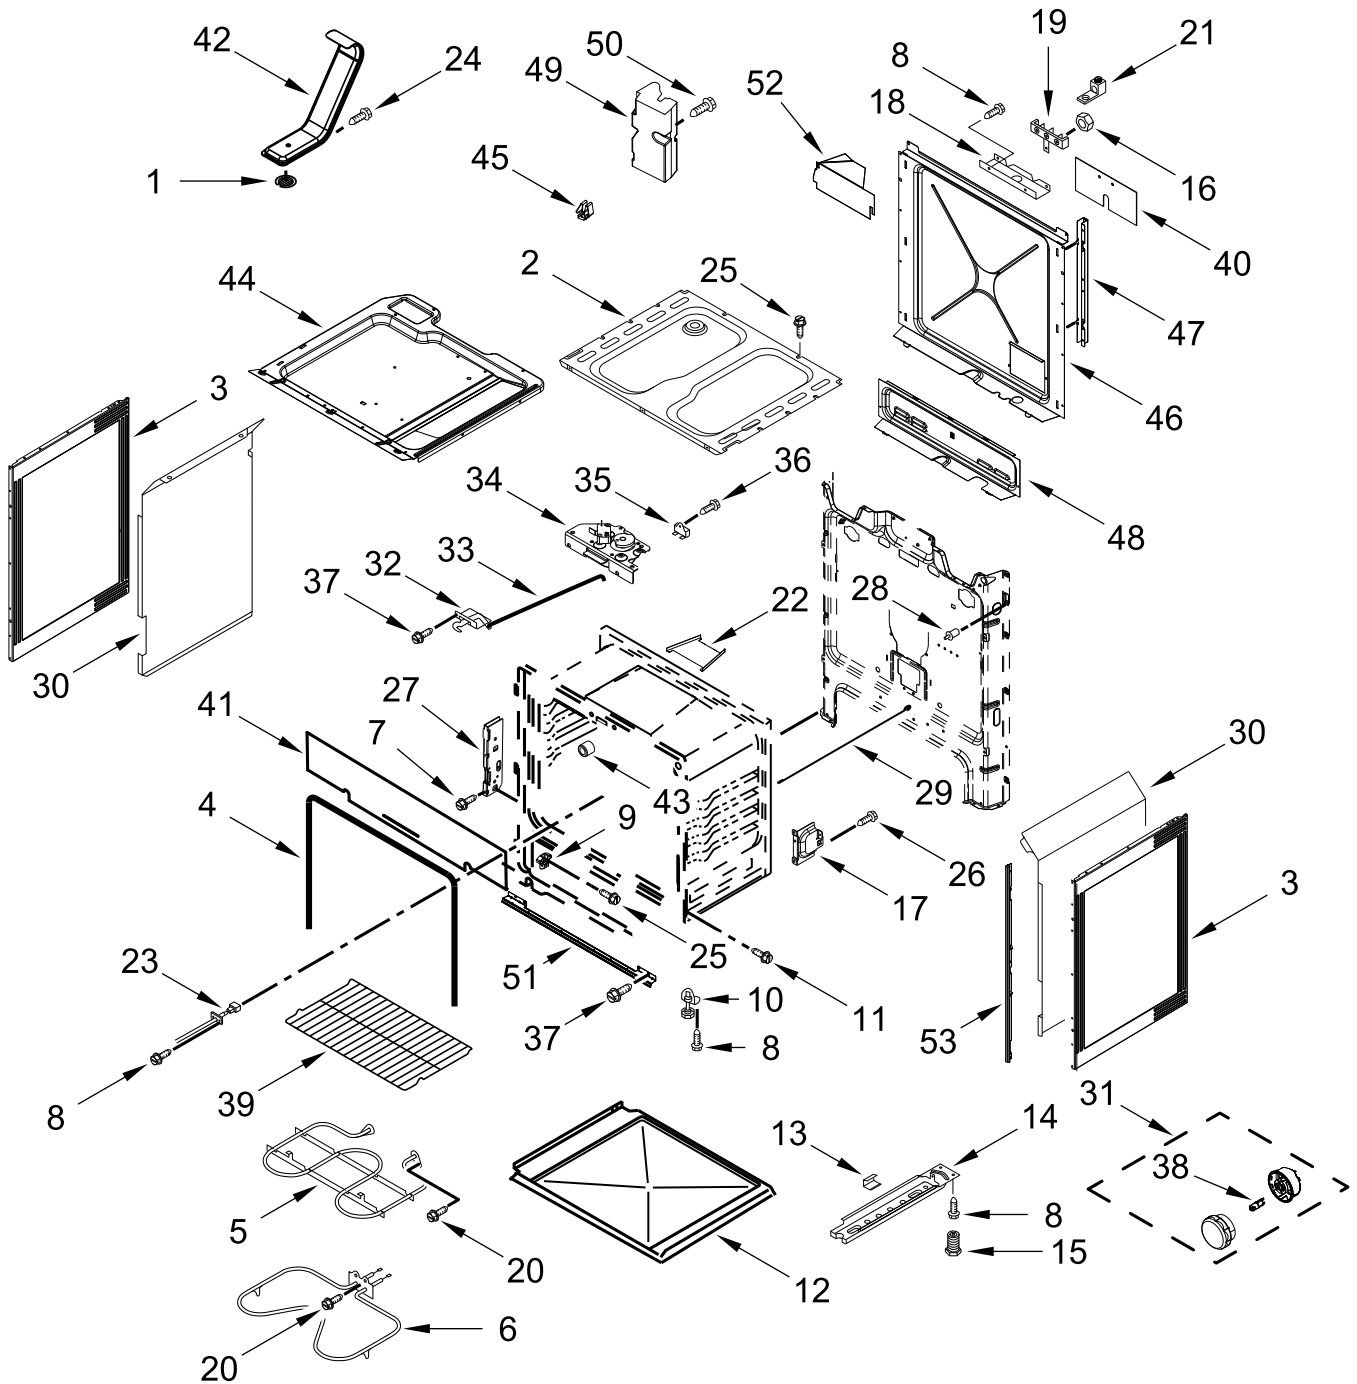

CHASSIS PARTS

CHASSIS PARTS

<u>Illus. No.</u>	<u>Part No.</u>	<u>Description</u>	<u>Illus. No.</u>	<u>Part No.</u>	<u>Description</u>	<u>Illus. No.</u>	<u>Part No.</u>	<u>Description</u>
1	W11092984	Screen, Vent	22	W10853400	Baffle, Upper Chassis	41	W10848443	Chassis, Upper Insulation
2	W10536273	Burner Box	23	W10586204	Sensor	42	W11122085	Assembly, Flue
3		Panel, Side	24	W10362924	Screw	43	9758701	Spacer, Door
	W10162245	Black	25	3400080	Screw	44	W10814301	Chassis, Support Upper
4	W11491751	Seal, Door	26	3196169	Screw	45	W10866583	Clip-Panel, Ratcheting
5	W10583047	Element, Broil	27	W10289077	Receiver, Hinge	46	W11379354	Cover, Back
6	W10535148	Bake, Element	28	W11511828	Switch, Door	47	W10162241	Channel, Rear
7	W10031780	Screw	29	9757239	Rod, Door Switch	48	W10162248	Cover, Wire
8	3196178	Screw	30	W11379353	Retainer, Insulation (Left)	49	W10914589	Counterweight
9	W10674705	Glide, Drawer Front		W11379943	Retainer, Insulation (Right)	50	W11034869	Screw
10	W10341186	Front Foot Assembly	31	W11634772	Light Assembly	51	W11464547	Bracket, Front Frame
11	W10067840	Screw	32	9761013	Front Door Latch Assembly	52	W10818358	Shield, Wire
12	W10312471	Tray, Insulation	33	W10078370	Rod, Push Latch	53	W11510561	Barrier Rail, Rubber (Front Left)
13	W10137382	Clip, Panel	34	W10107820	Rear Door Latch Assembly		W11510562	Barrier Rail, Rubber (Front Right)
14	W10390007	Base Rail Assembly (Right)	35	3196548	Fuse, Thermal			FOLLOWING PARTS NOT ILLUSTRATED
	W10390008	Base Rail Assembly (Left)	36	3196172	Screw	W10830993		Insulation, Wrap
15	W10058460	Foot, Leveling	37	3196560	Screw	W10815385		Insulation, Back
16	3400029	Nut	38	W10571723	Bulb, Halogen 40 Watts			
17	W10355173	Bracket, Oven Support	39	W11173792	Rack, Oven			
18	3186034	Bracket, Service	40	W10655441	Shield, Power Cord			
19	W10245259	Block, Terminal						
20	3196154	Screw						
21	W10281322	Kit, Bare Wire Adapter Block