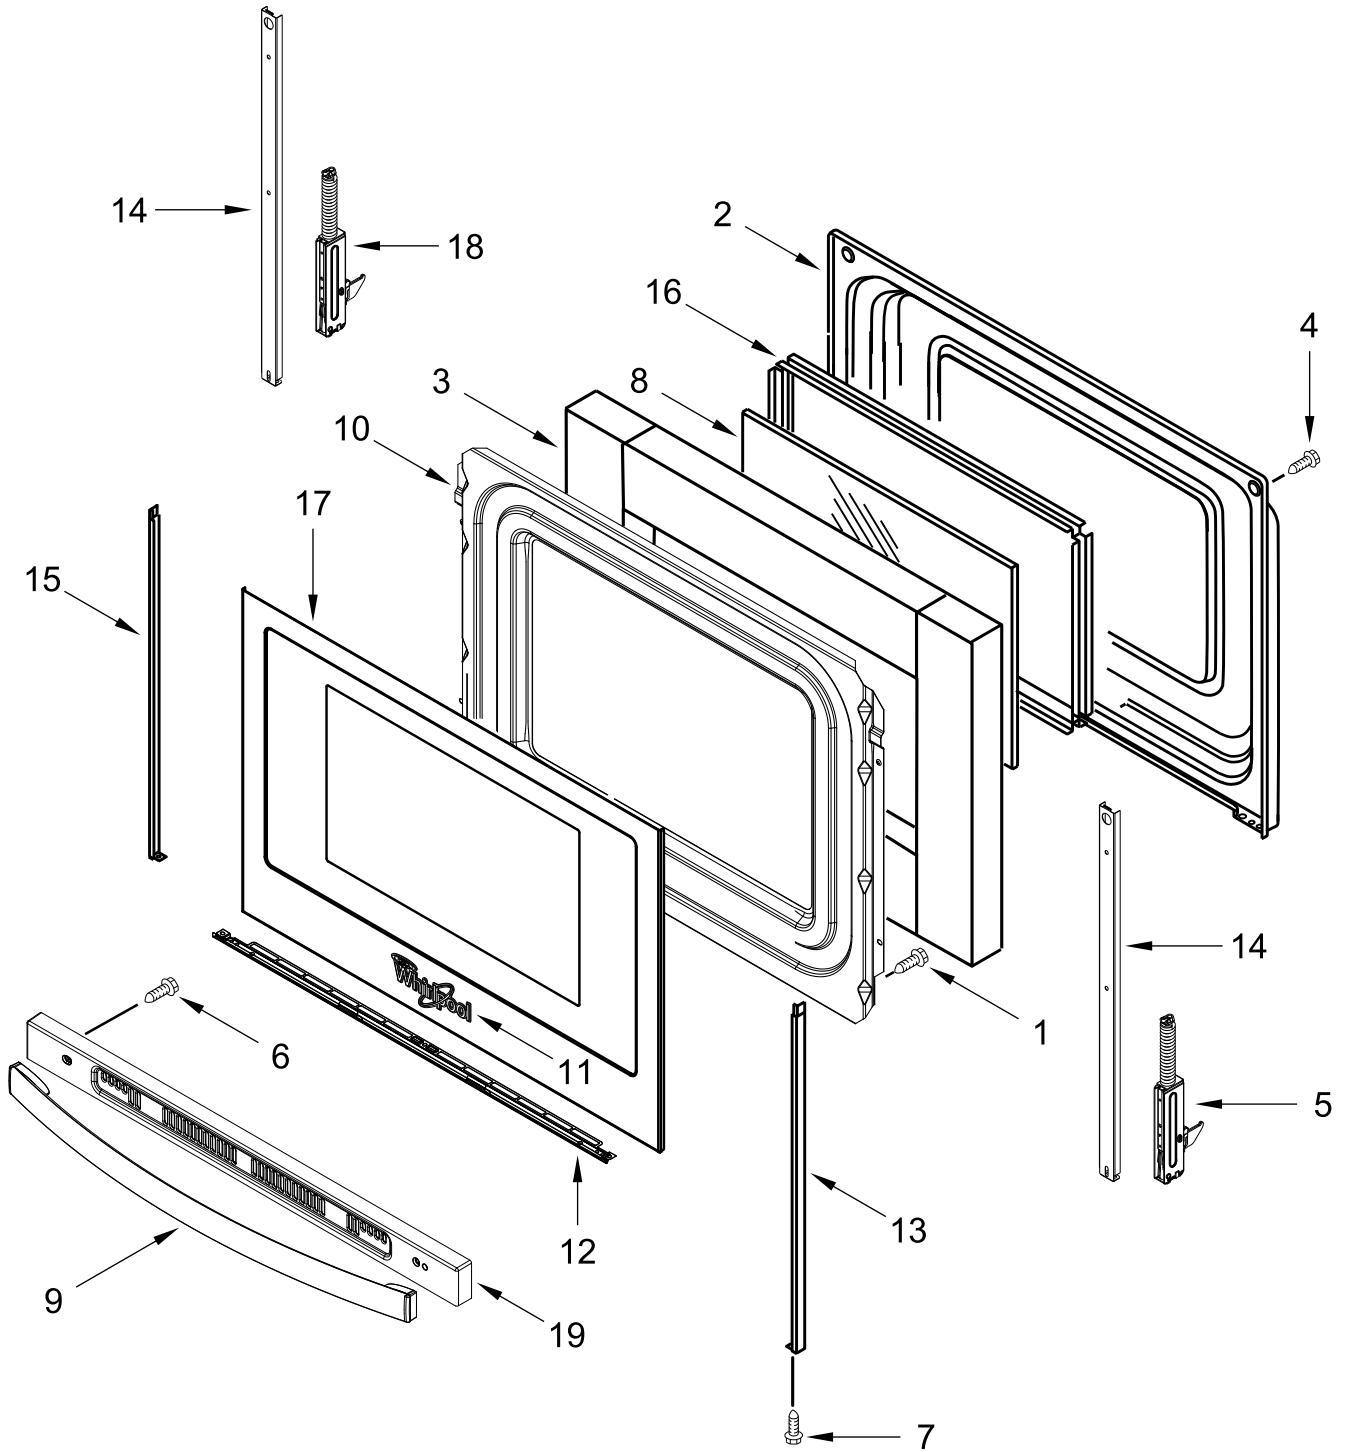

DOOR PARTS

DOOR PARTS

<u>Illus. No.</u>	<u>Part No.</u>	<u>Description</u>
1	W10031790	Screw
2	9761344	Liner, Door
3	W10278991	Insulation, Door Strip
4	W10200660	Screw
5	W10388635	Hinge, Door (Active)
6	W10480830	Screw
7	W10327235	Screw
8	9758162	Glass, Inner
9		Handle (Includes Standoff)
	W11039070	Stainless

<u>Illus. No.</u>	<u>Part No.</u>	<u>Description</u>
10	W11380222	Retainer, Insulation
11	W10884775	Badge
12		Trim, Lower Door
	W11444043	Black
13		Trim, Door
	W10746435	Black (Right)
14	W11379944	Strap, Door
15		Trim, Door
	W10746436	Black (Left)
16	W10316950	Frame, Glass

<u>Illus. No.</u>	<u>Part No.</u>	<u>Description</u>
17		Glass, Outer Door
	W11687920	Black
18	W10440013	Hinge, Door (Active)
19		Trim, Oven Door Vent
	W10310922	Black