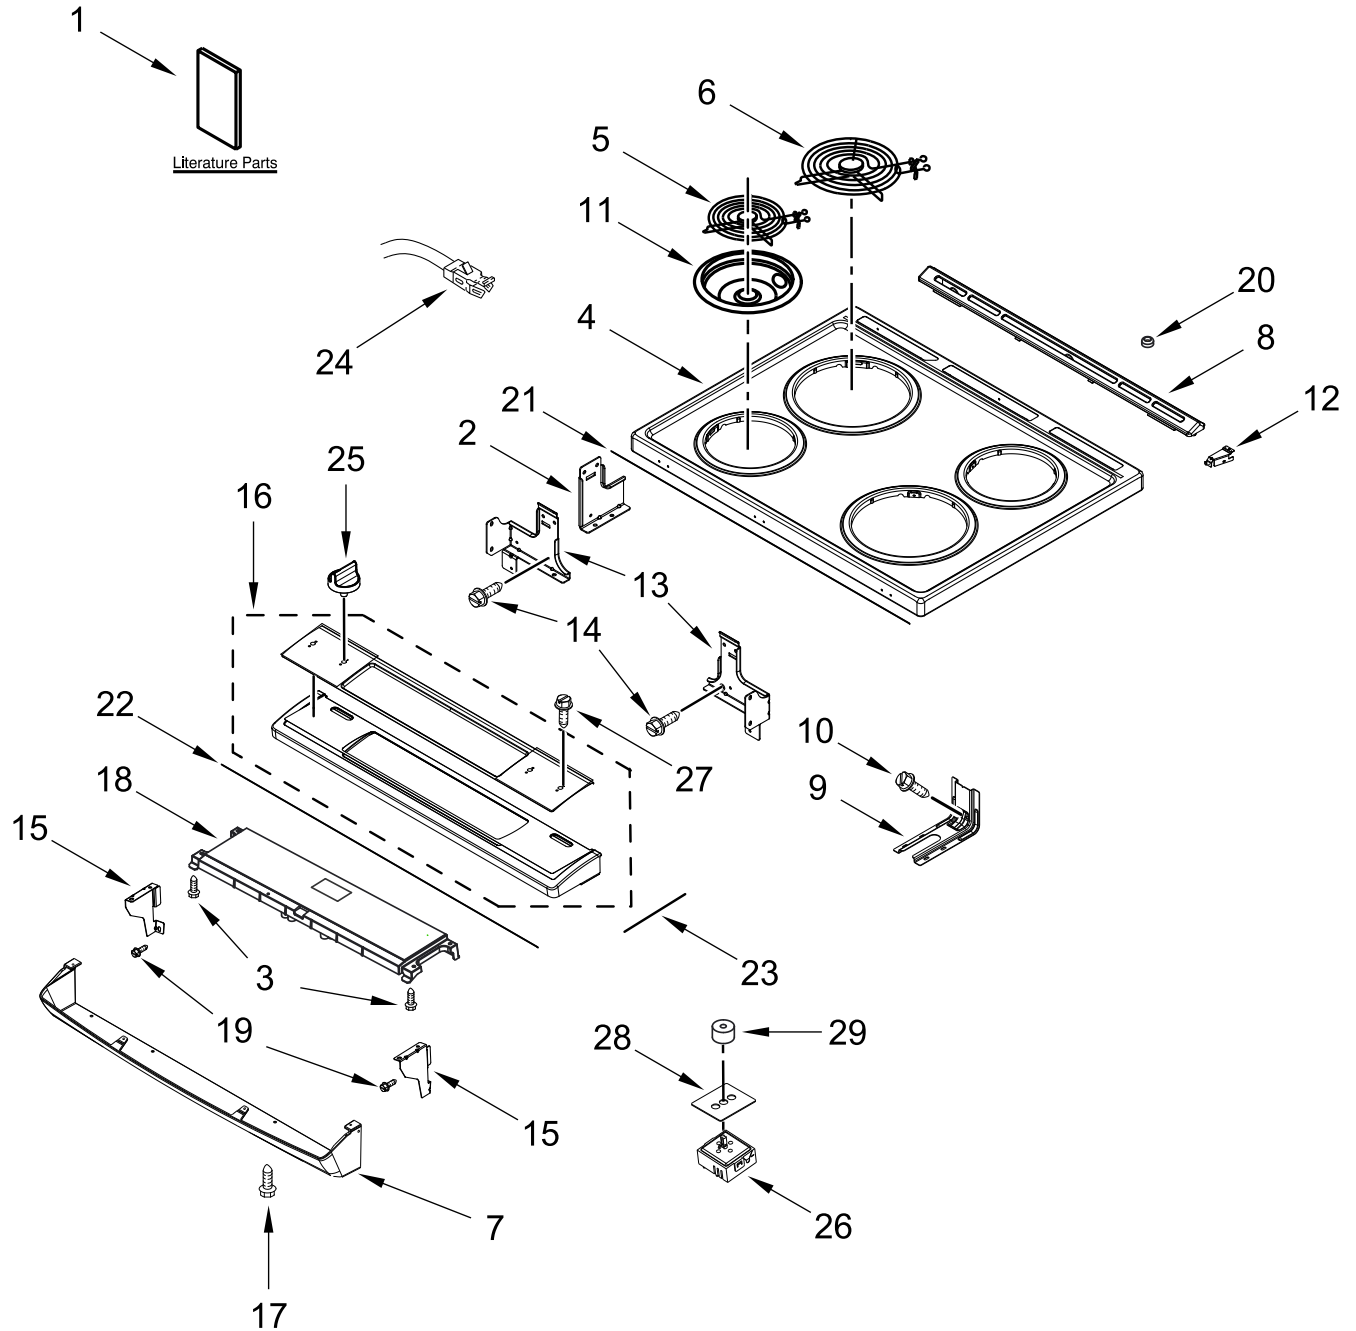

ELECTRIC RANGE

MODELS:

WEC310S0LS3 (Stainless)

COOKTOP PARTS

COOKTOP PARTS

<u>Illus. No.</u>	<u>Part No.</u>	<u>Description</u>	<u>Illus. No.</u>	<u>Part No.</u>	<u>Description</u>	<u>Illus. No.</u>	<u>Part No.</u>	<u>Description</u>
1		Literature Parts	12	W10162253	Brace, Corner (Left)	25		Knob
	W11509605	Owners Manual		W10162252	Brace, Corner (Right)		W10850027	Stainless
	W11508915	Quick Start Guide	13	W10814303	Support, Cooktop (Left)	26	W10843843	Switch, Infinite (Left Front and Right Rear)
	W11508780	Tech Sheet		W10814304	Support, Cooktop (Right)		W10600015	Switch, Infinite (Left Rear and Right Front)
2	W10814305	Bracket, Console (Center)	14	3196169	Screw	27	W10674068	Screw
3	9780274	Screw	15	W10547960	Bracket, Console (Left)	28	7201P077-60	Gasket, Infinite Switch
4		Cooktop		W10547961	Bracket, Console (Right)	29	W10702912	Gasket, Switch Stem
	W10536327	Black	16		Assembly, Console			FOLLOWING PARTS NOT ILLUSTRATED
5	W11364018	Element, Coil Heating (1500W) (Left Front and Right Rear)		W11512193	Stainless		W11453734	Harness, Main
6	W11364019	Element, Coil Heating (2400W) (Left Rear and Right Front)	17	W10516115	Screw		W11190435	Harness, Cooktop
7		Panel, Front	18	W11546962	Electronic, Control (LCX)		W10800451	Harness, Console
	W10816943	Black	19	3196178	Screw		313438	Clip, Harness
8		Vent, Trim Top	20	W10854253	Bumper		7111P017-60	Clamp, Wire
	W10636528	Black	21	W10612719	Gasket, Console and Cooktop		W10664316	Clip, Harness (Cooktop)
9	W11379947	Bracket, Anti-Tip	22	W10689101	Gasket, Console			
10	7101P485-60	Screw, Anti-Tip Kit	23	W10689102	Gasket, Console Short			
11	W10196405	Bowl, Drip (8 in)	24	814399	Receptacle, Element			
	W10196406	Bowl, Drip (6 in)						