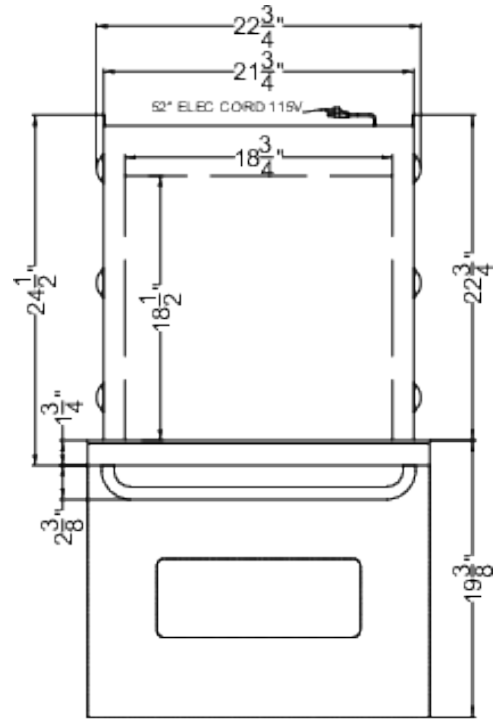

115V operation with a pre-installed 3-prong cord included

Made in the USA

34 1/8" H x 22 3/8" W x 23" D cutout dimensions fit many pre-existing kitchen spaces

Product Features:

24" Wide 115V Wall Oven	Electric wall oven sized for 34 1/8" H x 22 3/8" W cutouts with a power cord and plug included
Made in the USA	Designed and constructed domestically
110-120V Operation	Designed for installation in kitchens with a 115V/60Hz/20 amp connection
Power cord included	Ships with a pre-installed cord and standard NEMA 5-15 3-prong plug for easy installation (20 amp circuit required)
Classic fit	Sized to fit 34 1/8" H x 22 3/8" W cabinet cutouts, a popular replacement size rarely offered by other manufacturers
Large capacity	2.92 cu.ft. interior allows you to prepare large meals
Stainless steel front	Doors and control panel are constructed from brushed stainless steel for modern luxury built to last
Professional towel bar handles	Curved handles in brushed stainless steel for an easy grip
Storage compartment	Bottom drop-down compartment is ideal for storing cookware, helping to free up space in your small kitchen

TEM755BKW Specifications:

Overview	
Nominal Width	24.0" (61 cm)
Nominal Depth	25.0" (64 cm)
Nominal Height	35.0" (89 cm)
Height of Cabinet	35.0" (89 cm)
Width	24.0" (61 cm)
Depth	24.5" (62 cm)
Depth with Handle	25.75" (65 cm)
Depth with door at 90°	42.13" (107 cm)
Capacity	2.92 cu.ft. (83 L)
Door	Stainless Steel
US Electrical Safety	CSA
Amps	14.6
Voltage/Frequency	115 V AC/60 Hz
Weight	135.0 lbs. (61 kg)
Parts & Labor Warranty	1 Year
UPC	761101103686
Electric Walloven	
Controls	Dial
Oven Light	Yes
Cooking Timer	Yes
Digital Clock	Yes
Cleaning Type	Manual
Oven Rack Qty	2
Oven Window	Yes
Interior Height	14.0" (36 cm)
Interior Width	18.75" (48 cm)
Interior Depth	18.5" (47 cm)
Cutout Height	34.18" (87 cm)
Cutout Width	22.38" (57 cm)
Cutout Depth	23.0" (58 cm)
Power Source	115V (cord included)