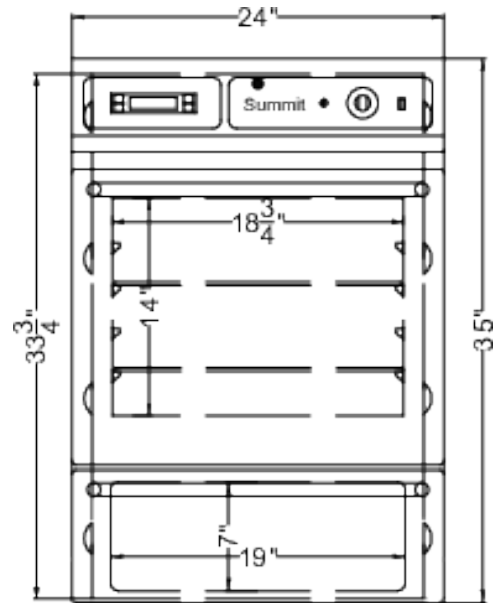

TEM755BKW Specifications:

Overview	
Nominal Width	24.0" (61 cm)
Nominal Depth	25.0" (64 cm)
Nominal Height	35.0" (89 cm)
Height of Cabinet	35.0" (89 cm)
Width	24.0" (61 cm)
Depth	24.5" (62 cm)
Depth with Handle	25.75" (65 cm)
Depth with door at 90°	42.13" (107 cm)
Capacity	2.92 cu.ft. (83 L)
Door	Stainless Steel
US Electrical Safety	CSA
Amps	14.6
Voltage/Frequency	115 V AC/60 Hz
Weight	135.0 lbs. (61 kg)
Parts & Labor Warranty	1 Year
UPC	761101103686
Electric Walloven	
Controls	Dial
Oven Light	Yes
Cooking Timer	Yes
Digital Clock	Yes
Cleaning Type	Manual
Oven Rack Qty	2
Oven Window	Yes
Interior Height	14.0" (36 cm)
Interior Width	18.75" (48 cm)
Interior Depth	18.5" (47 cm)
Cutout Height	34.18" (87 cm)
Cutout Width	22.38" (57 cm)
Cutout Depth	23.0" (58 cm)
Power Source	115V (cord included)

FRONT VIEW