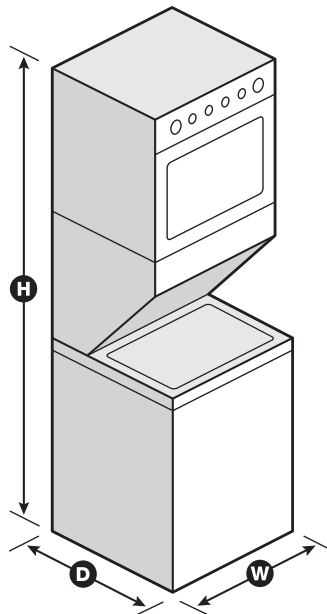

NOTE: Dimensions are for planning purposes only. For complete details, see Installation Instructions packed with product. Specifications subject to change without notice.

®/™ © 2020. All rights reserved. Printed in the U.S.A. D200104XXD. WET4027HSpecSheetV01.