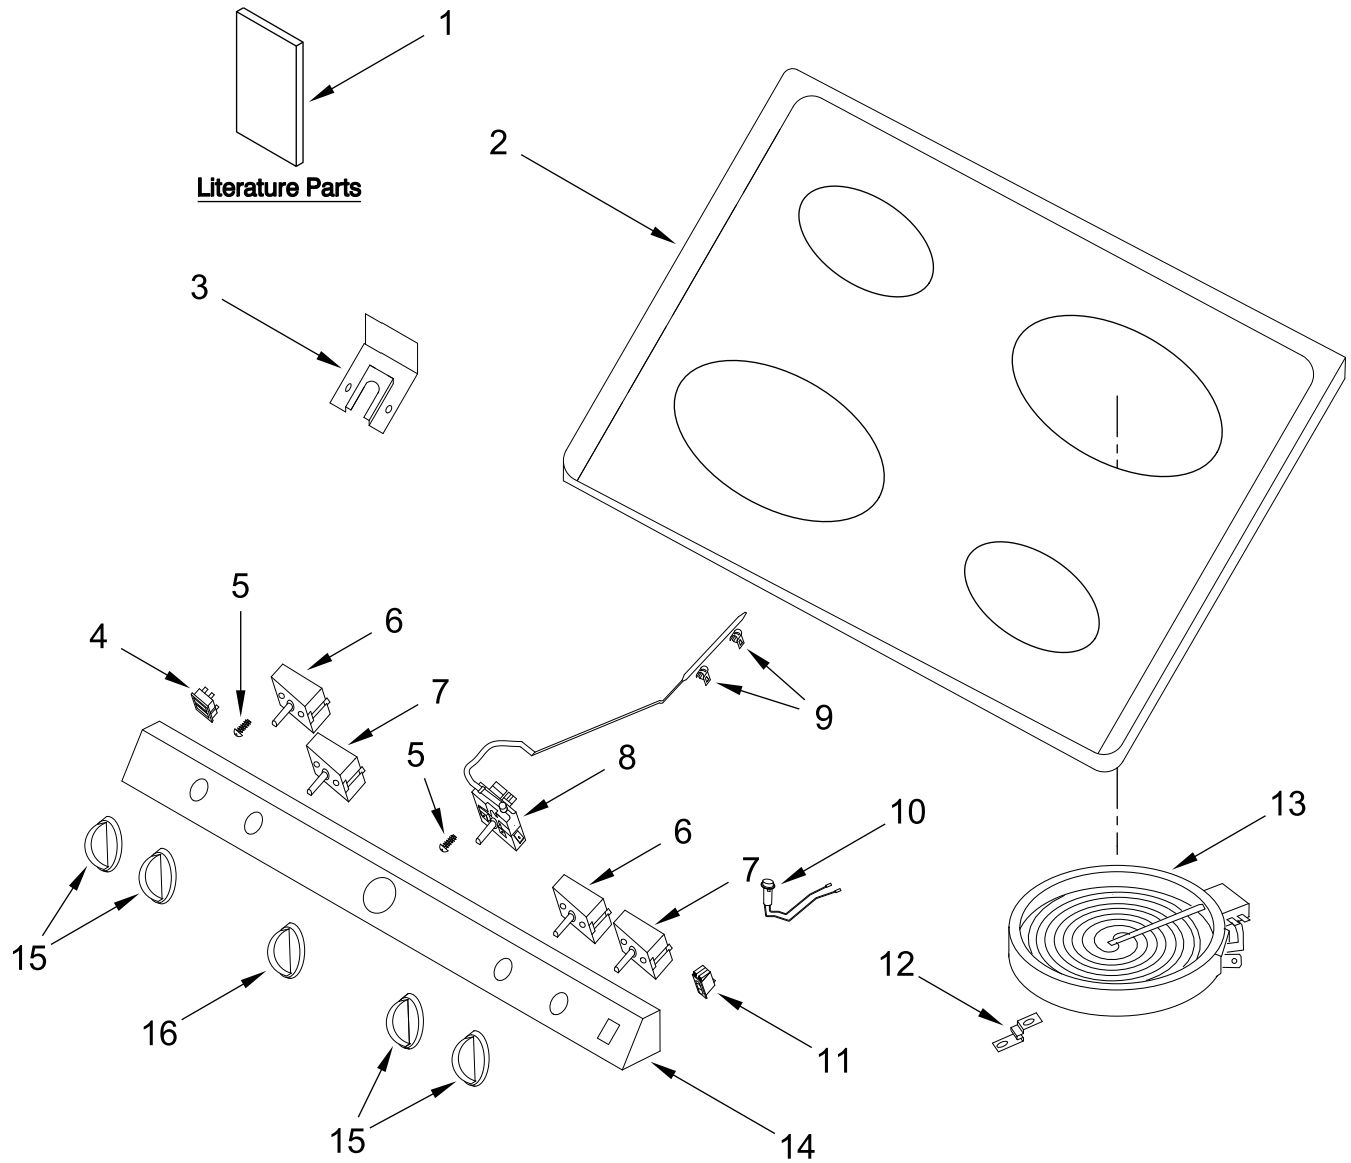

24" ELECTRIC FREESTANDING RANGE

MODELS:

WFE500M4HS0 (Stainless)

COOKTOP AND CONTROL PARTS

COOKTOP AND CONTROL PARTS

<u>Illus. No.</u>	<u>Part No.</u>	<u>Description</u>	<u>Illus. No.</u>	<u>Part No.</u>	<u>Description</u>	<u>Illus. No.</u>	<u>Part No.</u>	<u>Description</u>
1		Literature Parts	9	W11223836	Clip, Thermostat Bulb	16	W11223404	Knob, Oven Thermostat
	W11169654	Use and Care Guide	10	W11223435	Indicator, Hot Surface			FOLLOWING PARTS NOT ILLUSTRATED
2		Cooktop	11	W11223432	Switch, Oven Light			
	W11222946	Black	12	W11223394	Spring, Element	W11223832		Harness, Wire
3	W11223004	Bracket, Anti-Tip	13	W11223381	Element (2000W)	W11223834		Wire, Jumper
4	W11223400	Indicator, Surface and Oven			(Left Front, Right Rear)			
5	W10197682	Screw		W11223389	Element (1200W)			
6	W10197679	Switch, Infinite (2000W)			(Left Rear, Right Front)			
7	W10197681	Switch, Infinite (1200W)	14	W11222947	Panel, Control			
8	W11223396	Thermostat, Oven	15	W11223402	Knob, Burner			