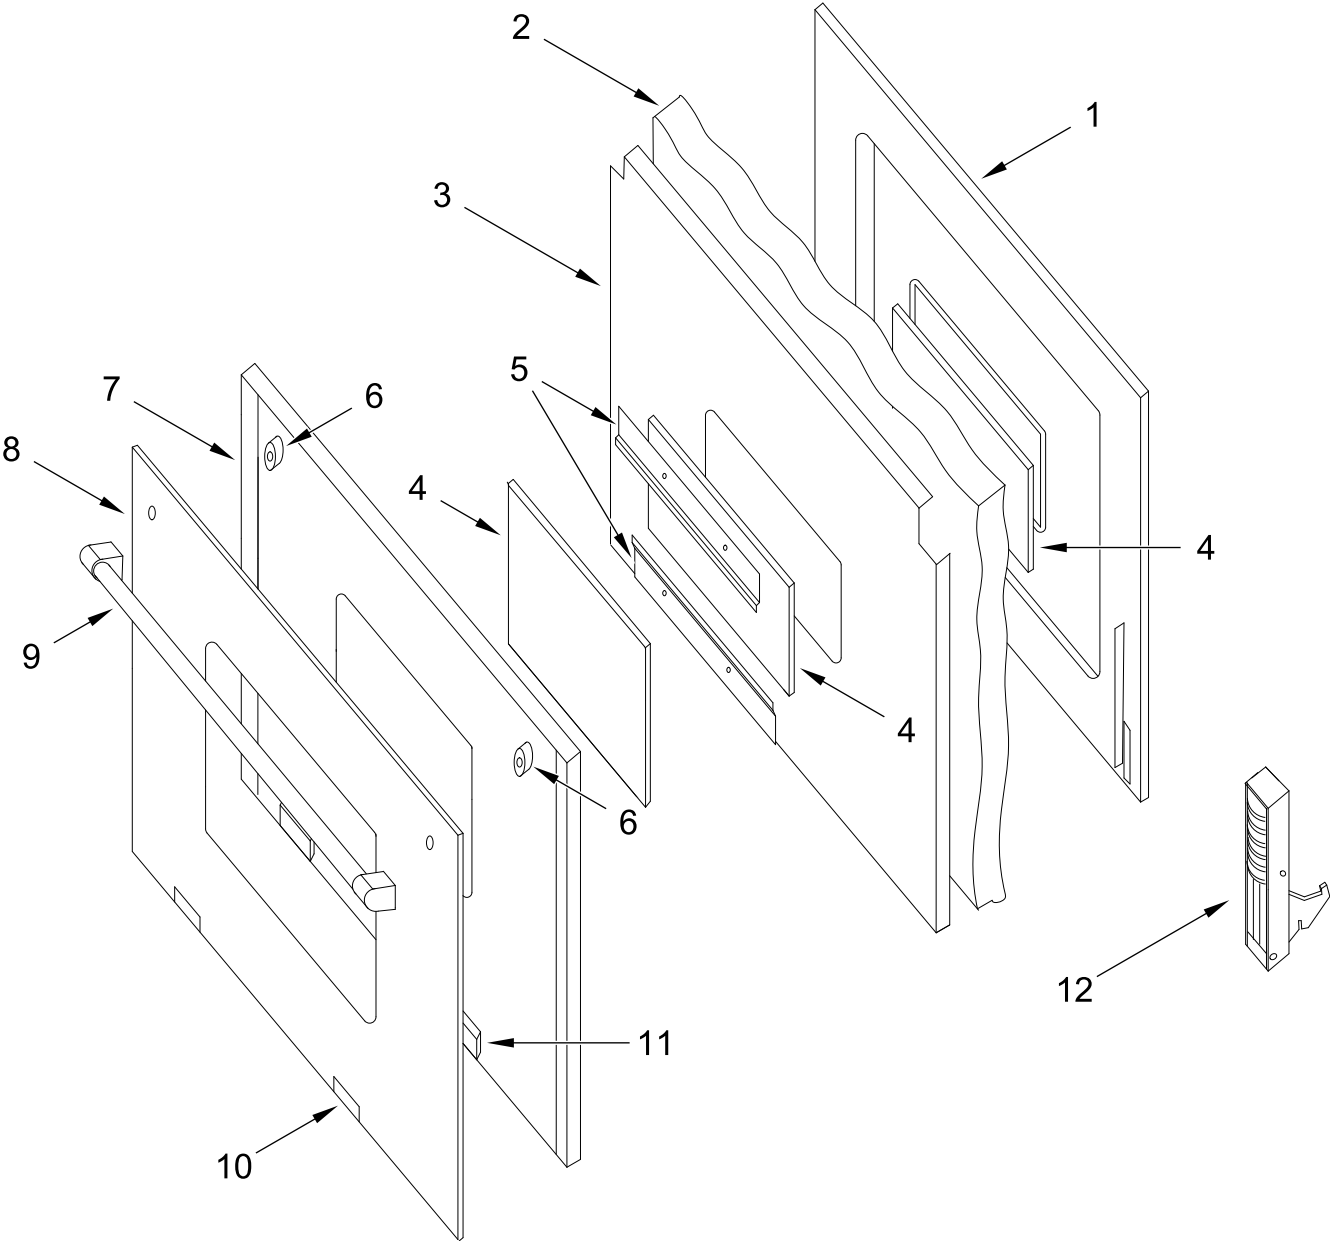

24" ELECTRIC FREESTANDING RANGE

MODELS:

WFE500M4HS0 (Stainless)

COOKTOP AND CONTROL PARTS

COOKTOP AND CONTROL PARTS

<u>Illus. No.</u>	<u>Part No.</u>	<u>Description</u>	<u>Illus. No.</u>	<u>Part No.</u>	<u>Description</u>	<u>Illus. No.</u>	<u>Part No.</u>	<u>Description</u>
1		Literature Parts	9	W11223836	Clip, Thermostat Bulb	16	W11223404	Knob, Oven Thermostat
	W11169654	Use and Care Guide	10	W11223435	Indicator, Hot Surface			FOLLOWING PARTS NOT ILLUSTRATED
2		Cooktop	11	W11223432	Switch, Oven Light			
	W11222946	Black	12	W11223394	Spring, Element	W11223832		Harness, Wire
3	W11223004	Bracket, Anti-Tip	13	W11223381	Element (2000W)	W11223834		Wire, Jumper
4	W11223400	Indicator, Surface and Oven			(Left Front, Right Rear)			
5	W10197682	Screw		W11223389	Element (1200W)			
6	W10197679	Switch, Infinite (2000W)			(Left Rear, Right Front)			
7	W10197681	Switch, Infinite (1200W)	14	W11222947	Panel, Control			
8	W11223396	Thermostat, Oven	15	W11223402	Knob, Burner			

DOOR PARTS

DOOR PARTS

<u>Illus.</u> <u>No.</u>	<u>Part No.</u>	<u>Description</u>
1	W11223440	Liner, Door
2	W11223441	Insulation, Door
3	W11223444	Retainer, Door Insulation
4	W11223445	Glass, Door
5	W11223460	Retainer, Glass