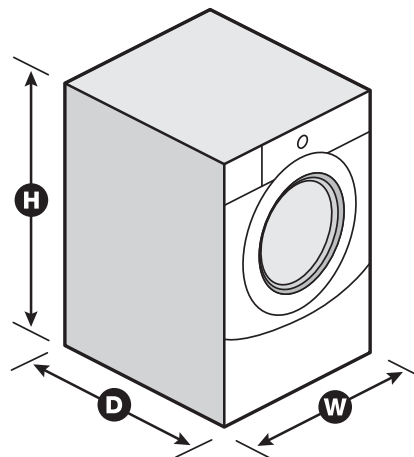

Number of Options 7

Washer Option Selections
 Control Lock
 Extra Rinse

Dimensions

Product Dimensions (H x W x D) 38-5/8" x 27" x 31-9/16"

Depth with Door Open 90° 56-1/2"

Reference Material

[Install Guide](#)

[Use & Care Guide](#)

[Energy Guide](#)

[Warranty](#)

Key Features & Benefits

4.3 cu. ft. Capacity

Get plenty of room for bulky items with 4.3 cu. ft. capacity.

ENERGY STAR® Certified

ENERGY STAR® certified models exceed government standards to help conserve natural resources and save money on your utility bills

Intuitive Controls

Let the washer guide you to the right cycle combinations or customize up to 35 of your own to get the right type of fabric care for whatever you're washing.

NOTE: Dimensions are for planning purposes only. For complete details, see Installation Instructions packed with product. Specifications subject to change without notice.