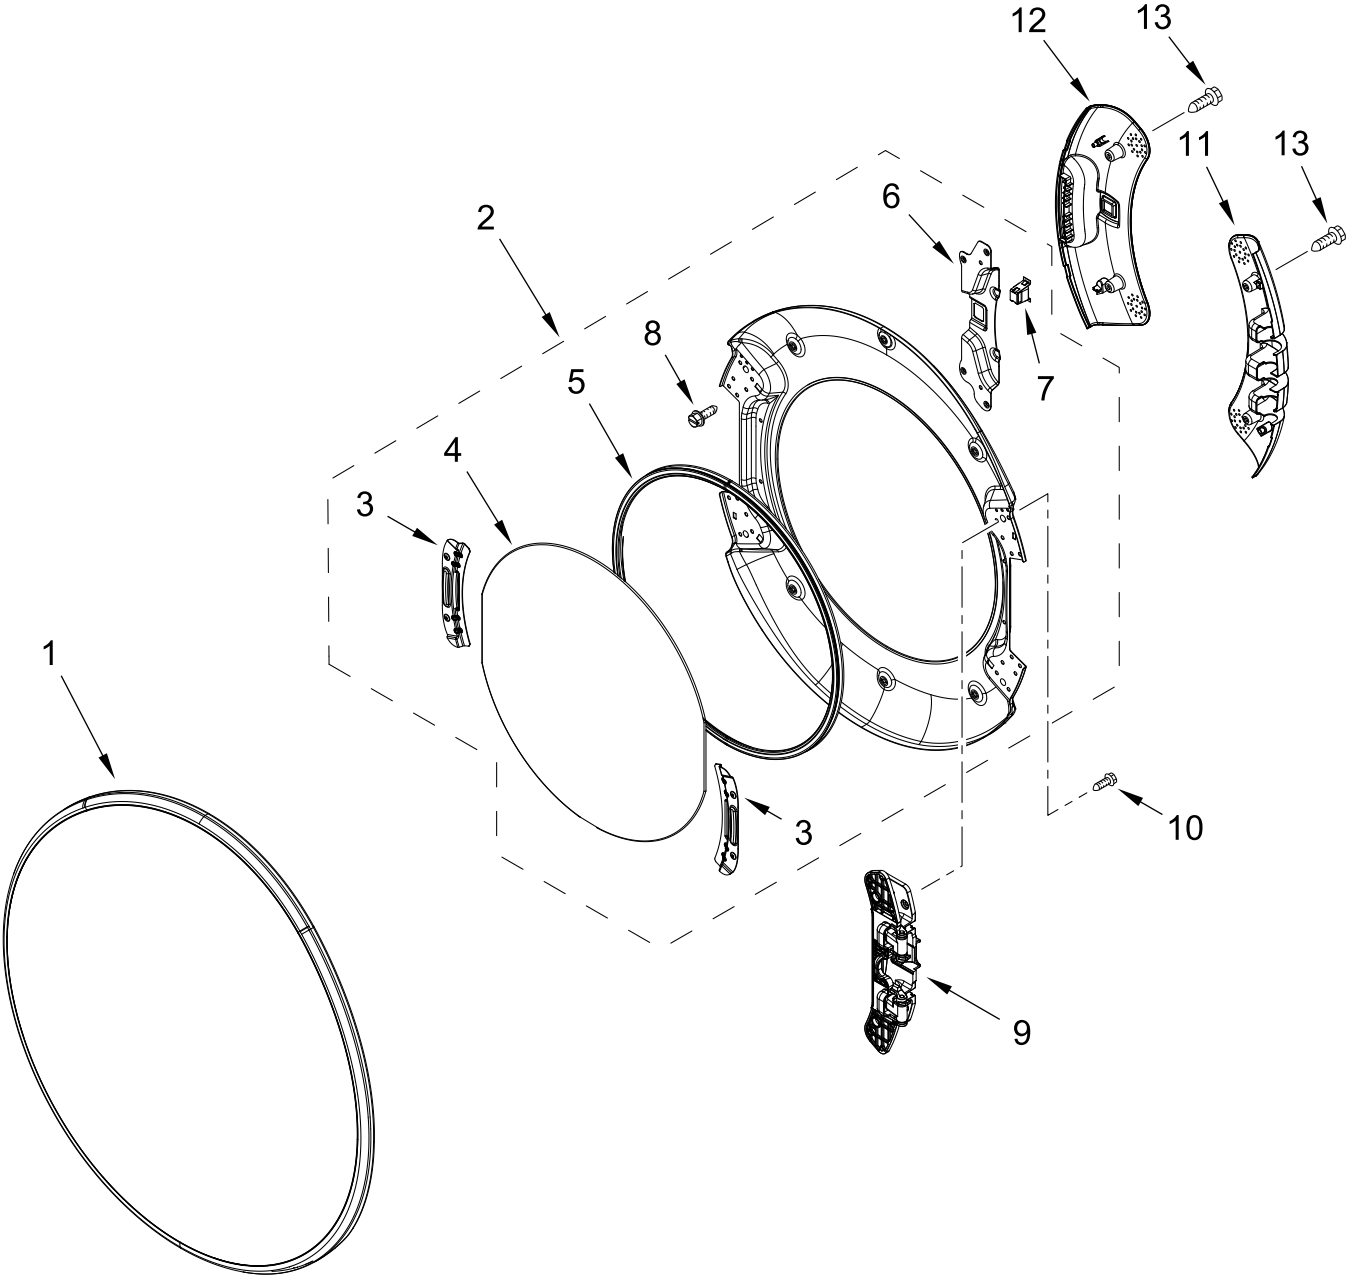

DOOR PARTS

DOOR PARTS

<u>Illus.</u> <u>No.</u>	<u>Part No.</u>	<u>Description</u>	<u>Illus.</u> <u>No.</u>	<u>Part No.</u>	<u>Description</u>	<u>Illus.</u> <u>No.</u>	<u>Part No.</u>	<u>Description</u>
1		Assembly, Outer Door	6	W11050690	Bracket, Door Catch	11	W11607789	Cover, Hinge
	W11320106	Black	7	W10208401	Assembly, Spring Catch	12	W11607784	Cover, Handle
2	W11606588	Assembly, Inner Door	8	W10288126	Screw	13	9742177	Screw
3	W11100789	Bracket, Glass	9	W11114011	Hinge Assembly			
4	W10891207	Glass, Door	10	8540479	Screw, Grounding			
5	W11183899	Seal, Glass