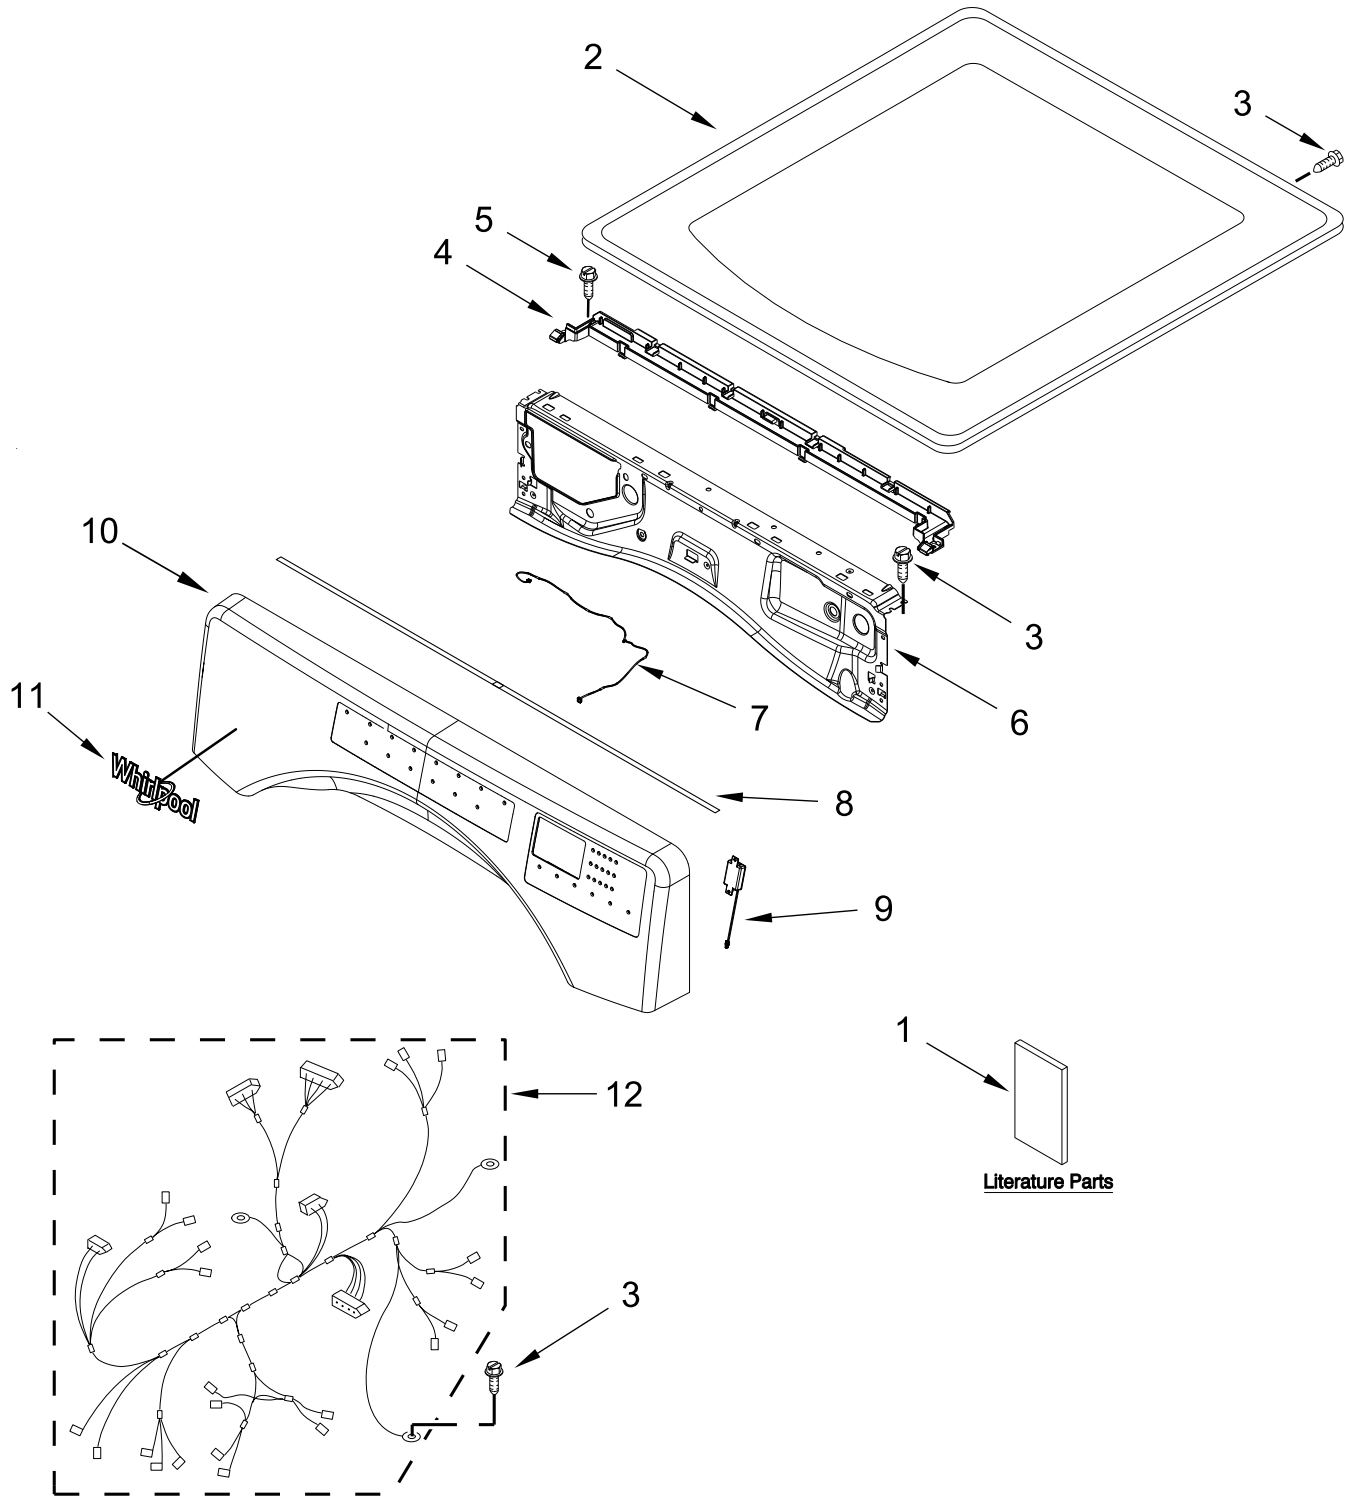

GAS DRYER

MODELS:

WGD5605MW1 (White)

TOP AND CONSOLE PARTS

TOP AND CONSOLE PARTS

<u>Illus. No.</u>	<u>Part No.</u>	<u>Description</u>	<u>Illus. No.</u>	<u>Part No.</u>	<u>Description</u>	<u>Illus. No.</u>	<u>Part No.</u>	<u>Description</u>
1		Literature Parts	3	693995	Screw	9	W10568405	Assembly, Speaker
	W11361424	Owners Manual	4	W11255768	Channel, Water	10		Console Assembly
	W11457204	Wiring Diagram	5	12990702	Screw		W11531673	White
	W11550663	Quick Start Guide	6	W11480682	Bracket, Console	11	W10884773	Badge
	W11459719	Tech Sheet	7	W11160620	Harness, User Interface	12	W11157863	Harness, Main Wiring
2		Top	8	W11231800	Seal			
	W10208383	White						

CABINET PARTS

CABINET PARTS

<u>Illus.</u> <u>No.</u>	<u>Part No.</u>	<u>Description</u>	<u>Illus.</u> <u>No.</u>	<u>Part No.</u>	<u>Description</u>	<u>Illus.</u> <u>No.</u>	<u>Part No.</u>	<u>Description</u>
1	8317339	Cover, Terminal Block	14	W11307535	Assembly, Door Switch	27	3389420	Screw
2	3390647	Screw	15	W11084215	Bracket, Hinge	28	W11322192	Assembly, Motor
3	W10773242	Screw	16	3387242	Seal, Front Panel	29	8066184	Pulley, Motor
4	W10208382	Bracket, Rear	17	3357011	Screw	30	W10121316	Clamp, Motor Mount
5	W10487431	Panel, Rear	18		Plug, Front Panel	31	W11404905	Bracket, Motor Mounting
6		Panel, Side (Left)		8564457	White	32	W10774832	Switch, Broken Belt
	W11177568	White	19	W10288126	Screw	33	343641	Screw
7		Panel, Side (Right)	20	W11126752	Strike, Door	34	W11575710	Belt, Drive
	W11177569	White	21		Panel, Front	35	W11308561	Cord, Power
8	W11585493	Appliance Control Unit (ACU)		W11413344	White	36	489463	Screw
9	693995	Screw	22	3978776	Bracket, Gas Pipe			DRYER EXHAUST KIT NOT INCLUDED
10	W10504381	Pad, Foam	23	W10547287	Assembly, Idler	W10323246		Kit, 4-Way Vent
11	8529757	Bracket, Burner	24	W10468057	Assembly, Pulley			
12	8565046	Base, Cabinet	25	W10512946	Washer, Tri Ring			
13	3392100	Foot, Dryer	26	W10446781	Spring, Idler			