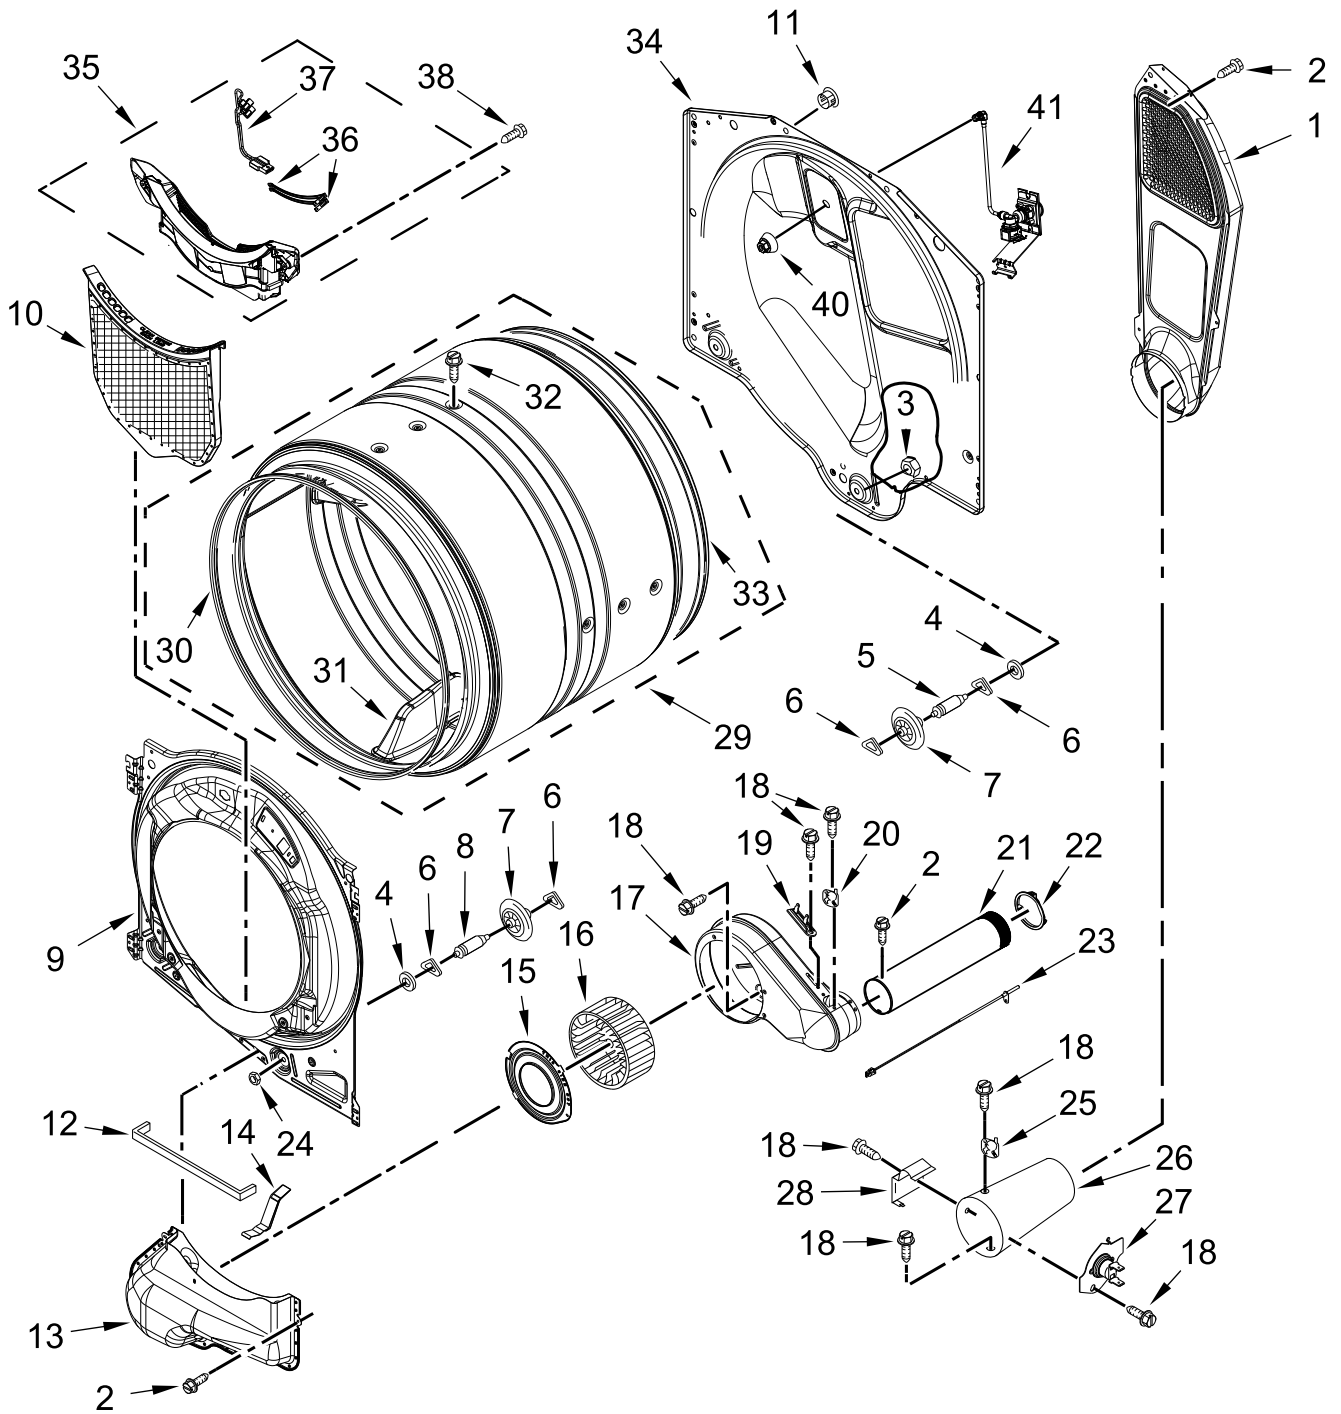

BULKHEAD PARTS

BULKHEAD PARTS

<u>Illus. No.</u>	<u>Part No.</u>	<u>Description</u>	<u>Illus. No.</u>	<u>Part No.</u>	<u>Description</u>	<u>Illus. No.</u>	<u>Part No.</u>	<u>Description</u>
1	W10293765	Assembly, Air Duct	13	W10211896	Assembly, Lint Duct	27	8573713	Cut-Off, Thermal
2	3390647	Screw	14	W10414388	Clip, Lint Duct	28	338906	Sensor, Radiant
3	W10001120	Nut, Hex (Left Hand Thread)	15	W11655534	Assembly, Collar (Includes Seal)	29	W10508188	Assembly, Drum (Complete)
4	3387459	Washer	16	697772	Wheel, Blower	30	W10521122	Seal, Drum Front
5	W10359271	Shaft, Drum Roller - Right Hand Thread	17	W10211911	Housing, Blower	31	W10416098	Baffle, Drum
6	W10512946	Washer, Tri Ring	18	693995	Screw	32	W10219342	Screw
7	W10314171	Roller, Support	19	W10693363	Fuse, Thermal (91C)	33	W10521118	Seal, Drum
8	W10359272	Shaft, Drum Roller - Left Hand Thread	20	8577274	Thermistor	34	W11162462	Bulkhead, Rear
9	W10673493	Bulkhead, Front	21	W10342188	Exhaust Pipe	35	W10672683	Assembly, Outlet Grill and Housing
10	W10516085	Lint Screen	22	W10344699	Collar, Duct	36	3387223	Sensor, Electrode
11	8529007	Plug, Rear Bulkhead	23	W10623852	Thermistor, Gas Inlet	37	W10298258	Harness, Sensor
12	W10211950	Seal, Housing Outlet	24	3934666	Nut, Hex	38	3387230	Screw