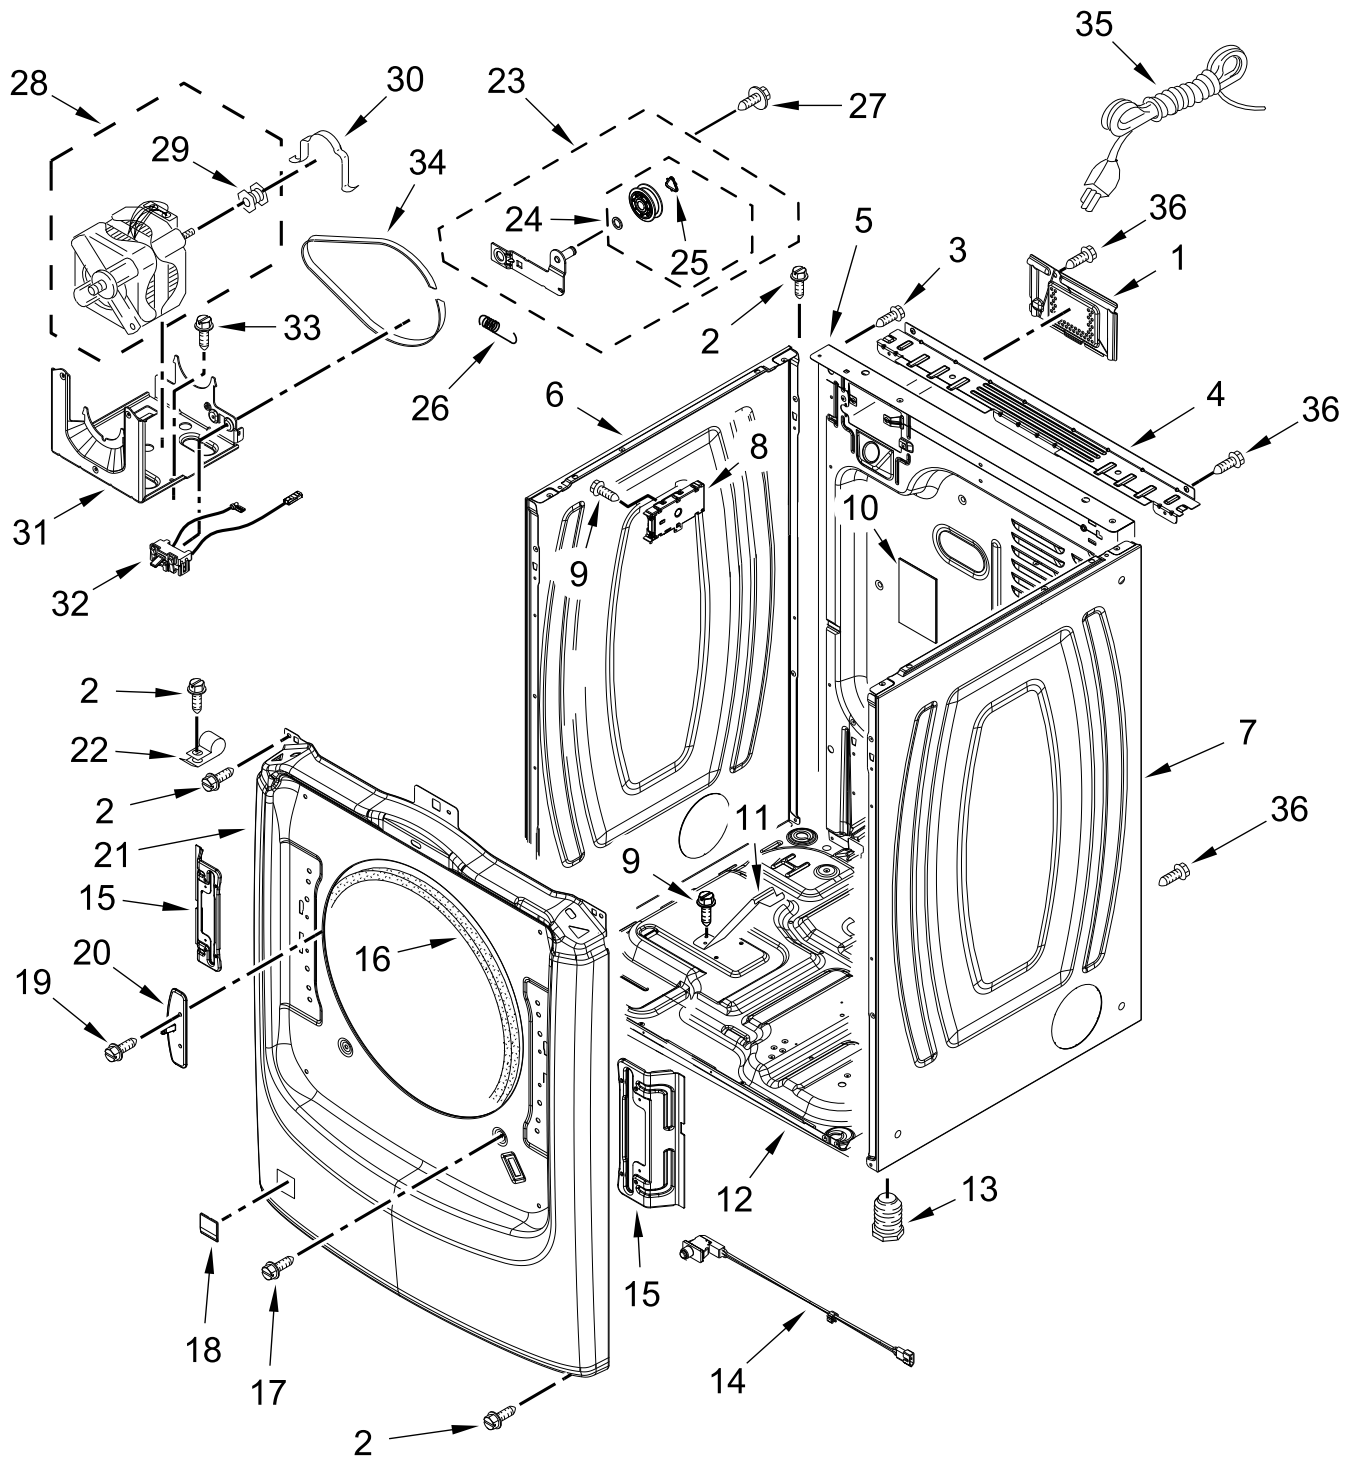

GAS DRYER

MODELS:

WGD5605MW1 (White)

TOP AND CONSOLE PARTS

TOP AND CONSOLE PARTS

<u>Illus. No.</u>	<u>Part No.</u>	<u>Description</u>	<u>Illus. No.</u>	<u>Part No.</u>	<u>Description</u>	<u>Illus. No.</u>	<u>Part No.</u>	<u>Description</u>
1		Literature Parts	3	693995	Screw	9	W10568405	Assembly, Speaker
	W11361424	Owners Manual	4	W11255768	Channel, Water	10		Console Assembly
	W11457204	Wiring Diagram	5	12990702	Screw		W11531673	White
	W11550663	Quick Start Guide	6	W11480682	Bracket, Console	11	W10884773	Badge
	W11459719	Tech Sheet	7	W11160620	Harness, User Interface	12	W11157863	Harness, Main Wiring
2		Top	8	W11231800	Seal			
	W10208383	White						

CABINET PARTS

CABINET PARTS

<u>Illus.</u> <u>No.</u>	<u>Part No.</u>	<u>Description</u>	<u>Illus.</u> <u>No.</u>	<u>Part No.</u>	<u>Description</u>	<u>Illus.</u> <u>No.</u>	<u>Part No.</u>	<u>Description</u>
1	8317339	Cover, Terminal Block	14	W11307535	Assembly, Door Switch	27	3389420	Screw
2	3390647	Screw	15	W11084215	Bracket, Hinge	28	W11322192	Assembly, Motor
3	W10773242	Screw	16	3387242	Seal, Front Panel	29	8066184	Pulley, Motor
4	W10208382	Bracket, Rear	17	3357011	Screw	30	W10121316	Clamp, Motor Mount
5	W10487431	Panel, Rear	18		Plug, Front Panel	31	W11404905	Bracket, Motor Mounting
6		Panel, Side (Left)		8564457	White	32	W10774832	Switch, Broken Belt
	W11177568	White	19	W10288126	Screw	33	343641	Screw
7		Panel, Side (Right)	20	W11126752	Strike, Door	34	W11575710	Belt, Drive
	W11177569	White	21		Panel, Front	35	W11308561	Cord, Power
8	W11585493	Appliance Control Unit (ACU)		W11413344	White	36	489463	Screw
9	693995	Screw	22	3978776	Bracket, Gas Pipe			DRYER EXHAUST KIT NOT INCLUDED
10	W10504381	Pad, Foam	23	W10547287	Assembly, Idler	W10323246		Kit, 4-Way Vent
11	8529757	Bracket, Burner	24	W10468057	Assembly, Pulley			
12	8565046	Base, Cabinet	25	W10512946	Washer, Tri Ring			
13	3392100	Foot, Dryer	26	W10446781	Spring, Idler			