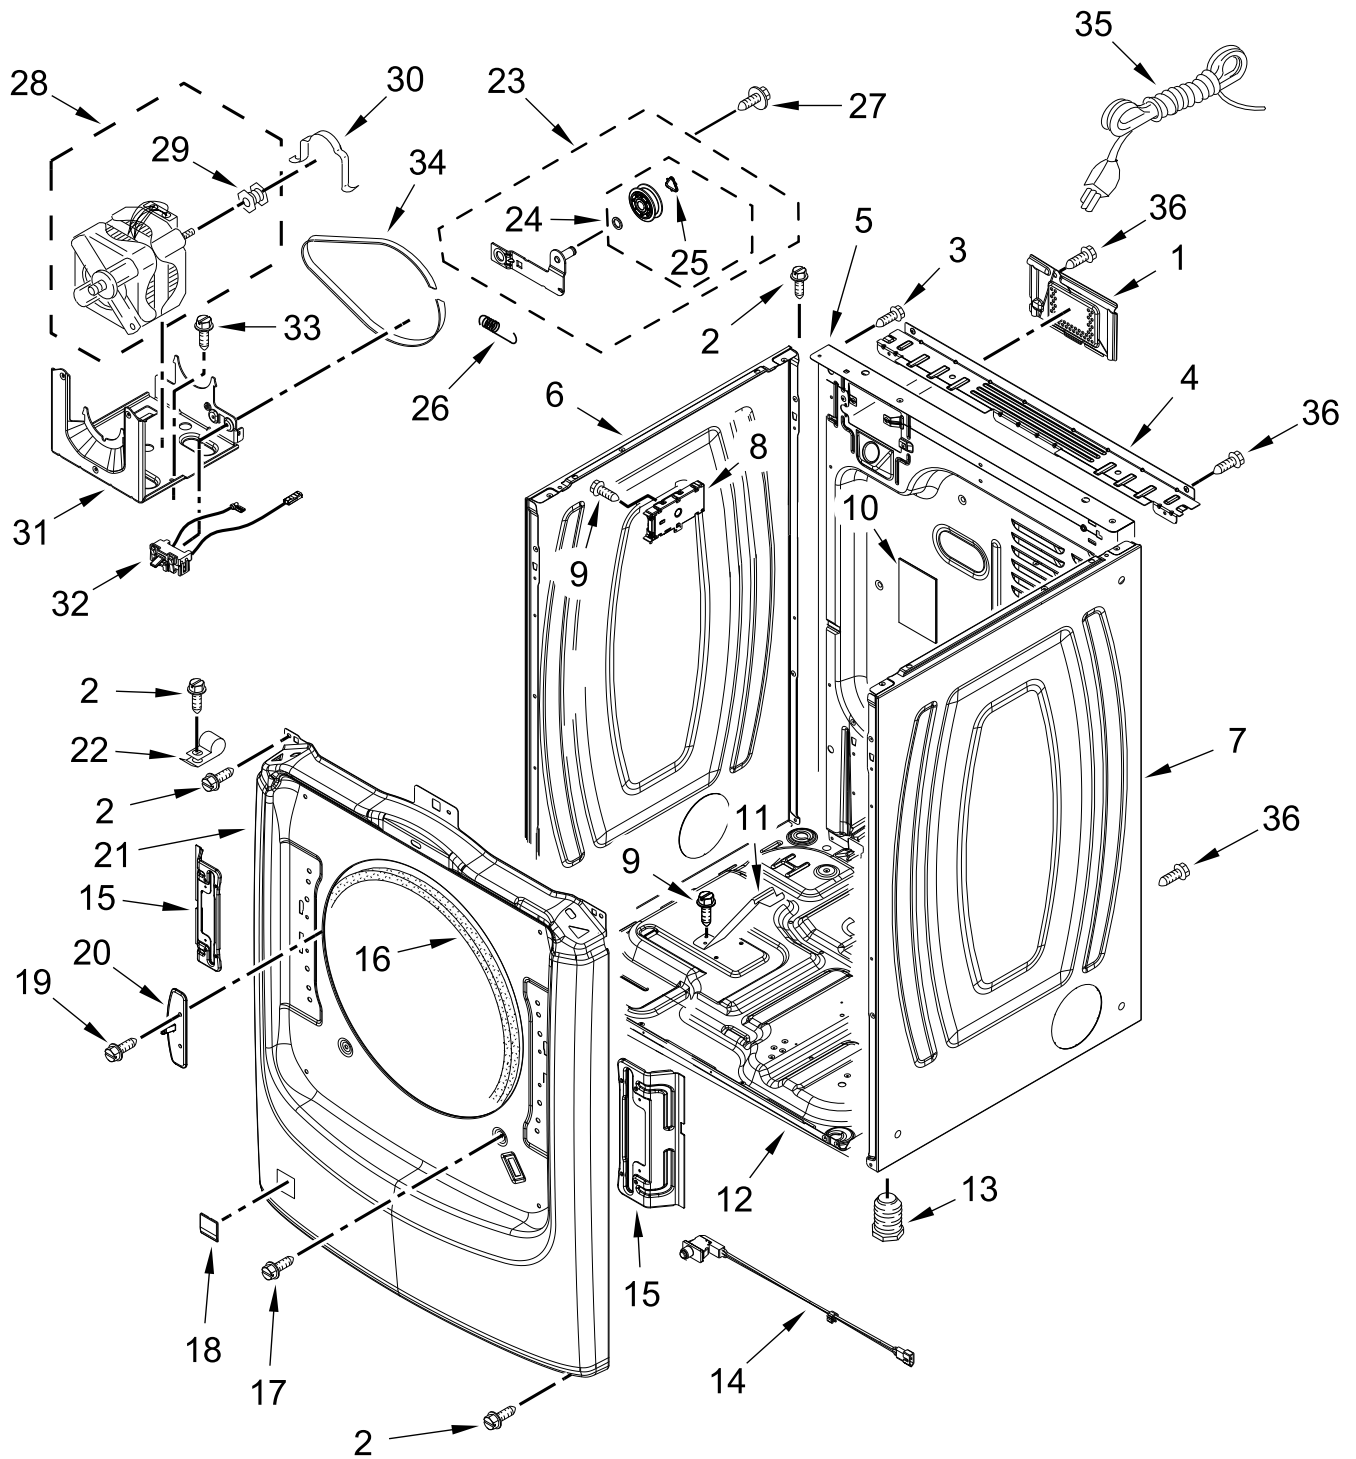

CABINET PARTS

CABINET PARTS

<u>Illus.</u> <u>No.</u>	<u>Part No.</u>	<u>Description</u>	<u>Illus.</u> <u>No.</u>	<u>Part No.</u>	<u>Description</u>	<u>Illus.</u> <u>No.</u>	<u>Part No.</u>	<u>Description</u>
1	8317339	Cover, Terminal Block	14	W11307535	Assembly, Door Switch	30	W10121316	Clamp, Motor Mount
2	3390647	Screw	15	W11715541	Bracket, Hinge	31	W11404905	Bracket, Motor Mounting
3	W10773242	Screw	16	3387242	Seal, Front Panel	32	W10774832	Switch, Broken Belt
4	W10208382	Bracket, Rear	17	3357011	Screw	33	343641	Screw
5	W10487431	Panel, Rear	18		Plug, Front Panel	34	W11575710	Belt, Drive
6		Panel, Side (Left)		W11305280	Silver	35	W11308561	Cord, Power
	W11715174	Radiant Silver	19	W10288126	Screw	36	489463	Screw
7		Panel, Side (Right)	20	W11126752	Strike, Door			DRYER EXHAUST KIT NOT INCLUDED
	W11715177	Radiant Silver	21		Panel, Front			
8	W11707355	Appliance Control Unit (ACU)		W11709956	Radiant Silver		W10323246	Kit, 4-Way Vent
9	693995	Screw	22	3978776	Bracket, Gas Pipe			
10	W10504381	Pad, Foam	23	W10547287	Assembly, Idler			
11	8529757	Bracket, Burner	24	W10468057	Assembly, Pulley			
12	8565046	Base, Cabinet	25	W10512946	Washer, Tri Ring			
13	3392100	Foot, Dryer	26	W10446781	Spring, Idler			
	279810	Foot, Optional (Extended Length Package Of 2) (Not Included)	27	3389420	Screw			
			28	W11322192	Assembly, Motor			
			29	8066184	Pulley, Motor