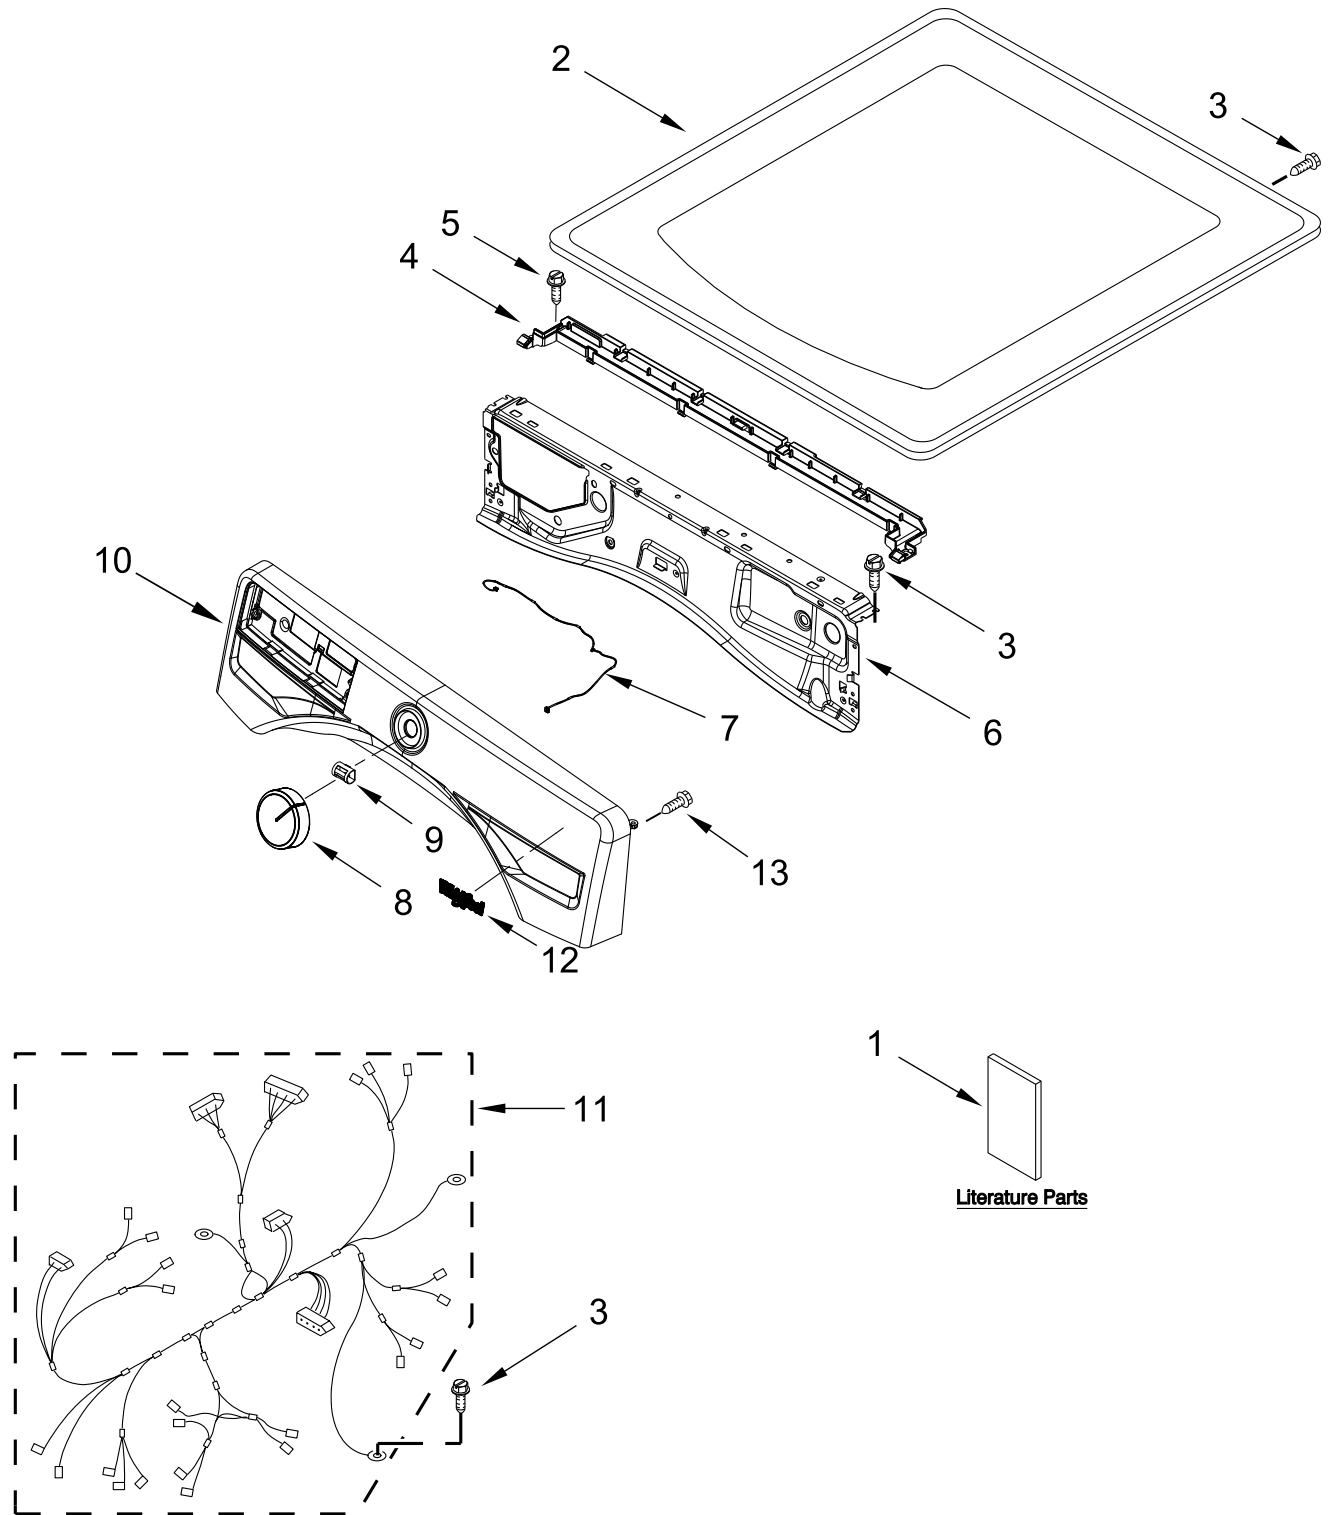

GAS DRYER

MODELS:

WGD5720RR0 (Radiant Silver)

TOP AND CONSOLE PARTS

TOP AND CONSOLE PARTS

<u>Illus. No.</u>	<u>Part No.</u>	<u>Description</u>	<u>Illus. No.</u>	<u>Part No.</u>	<u>Description</u>	<u>Illus. No.</u>	<u>Part No.</u>	<u>Description</u>
1		Literature Parts	3	693995	Screw	9	8536939	Clip, Spring
	W11685647	Owners Manual	4	W11255768	Channel, Water	10		Console Assembly
	W11708031	Tech Sheet	5	12990702	Screw		W11706712	Radiant Silver
	W11708006	Quick Start Guide	6	W11480682	Bracket, Console	11	W11157863	Harness, Main Wiring
2		Top	7	W11719384	Harness, ACU to HMI	12	W10884773	Badge
	W11709966	Radiant Silver	8	W11709754	Assembly, Knob	13	9740848	Screw