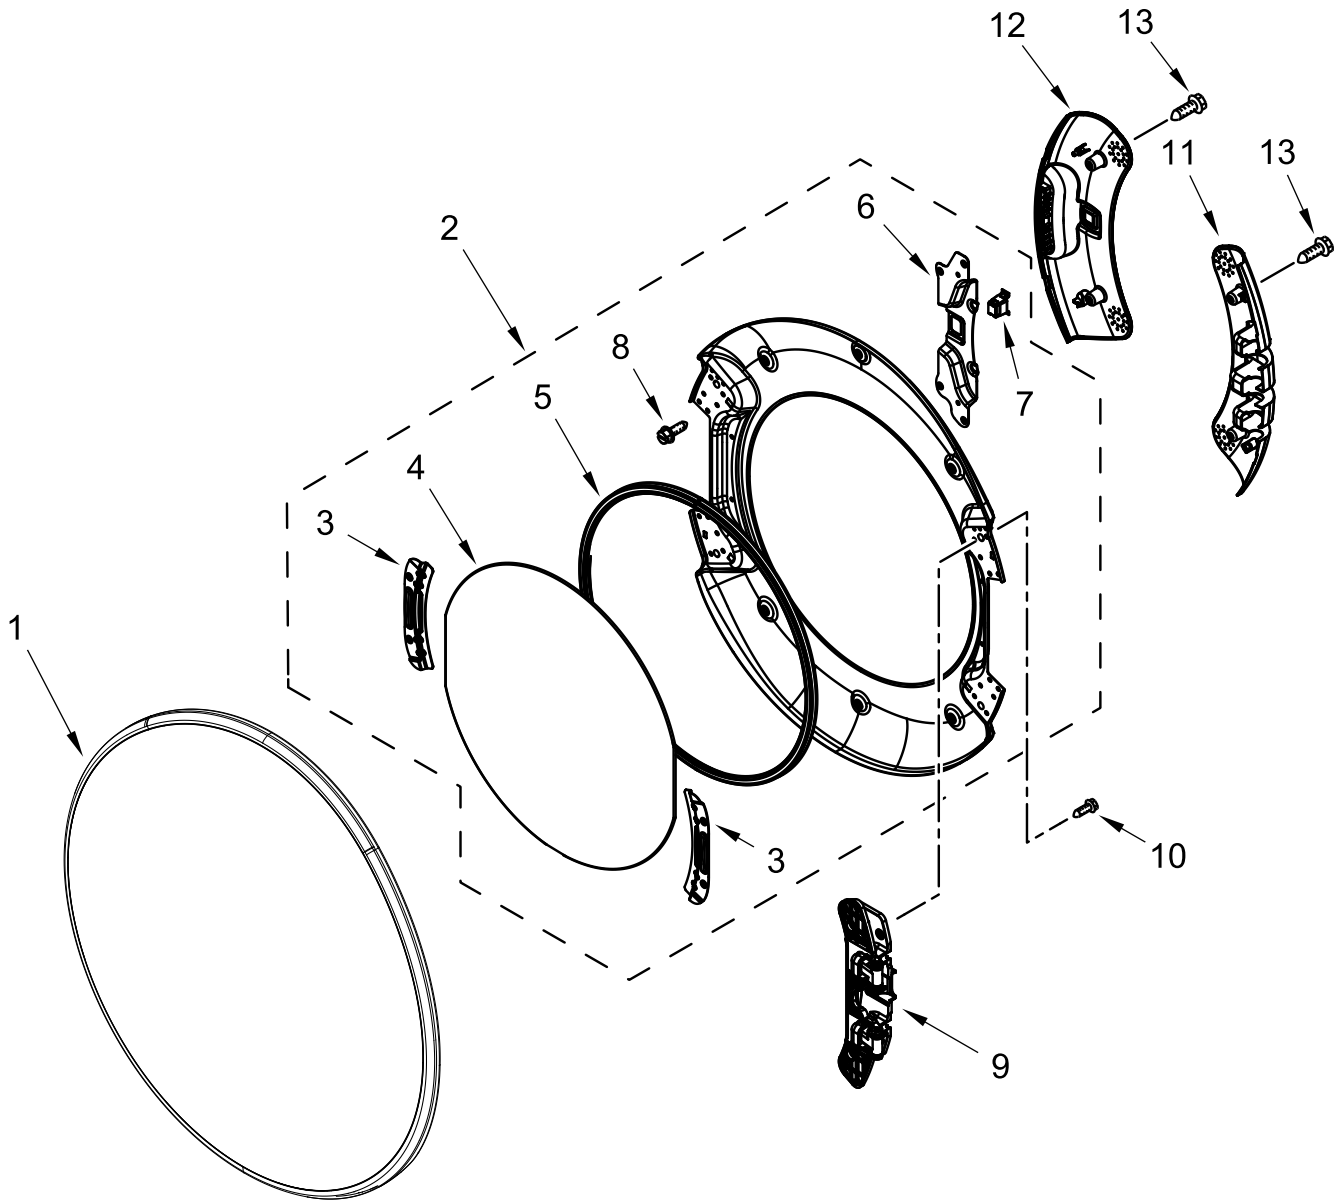

DOOR PARTS

DOOR PARTS

<u>Illus.</u> <u>No.</u>	<u>Part No.</u>	<u>Description</u>	<u>Illus.</u> <u>No.</u>	<u>Part No.</u>	<u>Description</u>	<u>Illus.</u> <u>No.</u>	<u>Part No.</u>	<u>Description</u>
1		Assembly, Outer Door	6	W11050690	Bracket, Door Catch	11	W11120174	Cover, Hinge
	W11711408	Grey	7	W10208401	Assembly, Spring Catch	12	W11120683	Cover, Handle
2	W11122999	Assembly, Inner Door	8	W10288126	Screw	13	9742177	Screw
3	W11100789	Bracket, Glass	9	W11114011	Hinge Assembly			
4	W10891207	Glass, Door	10	8540479	Screw, Grounding			
5	W11183899	Seal, Glass