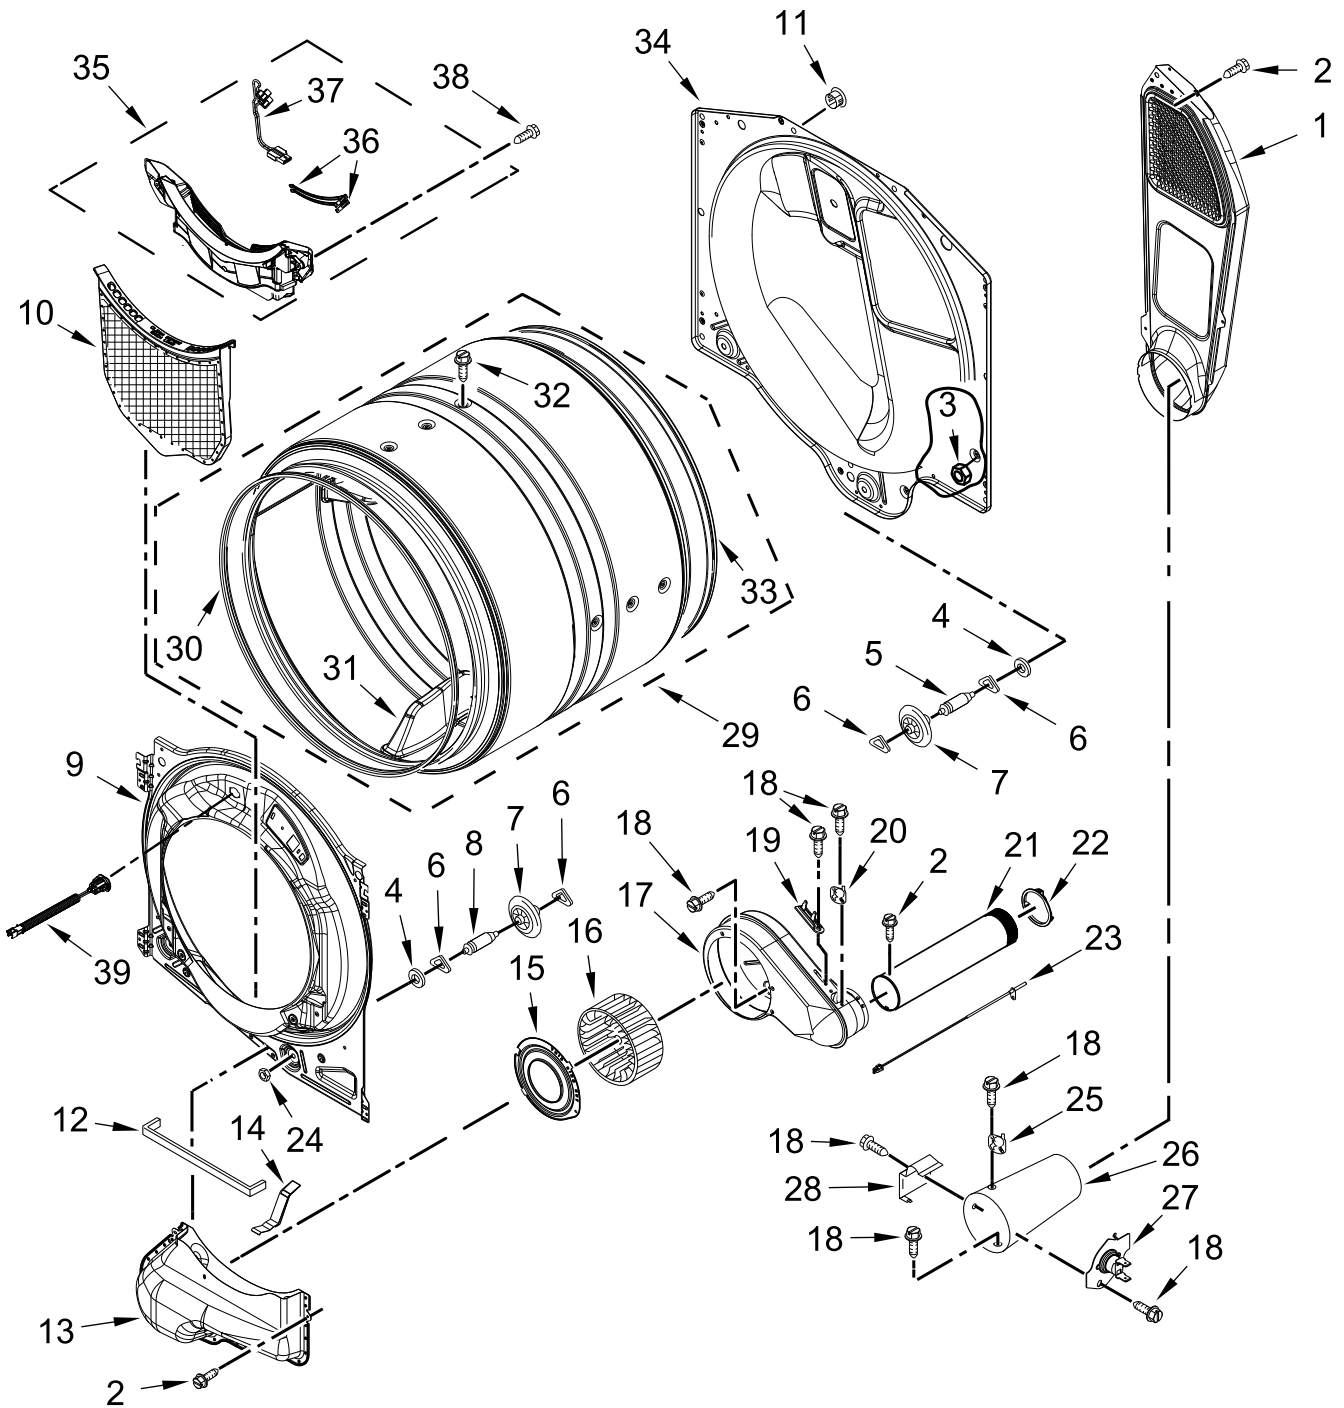

BULKHEAD PARTS

BULKHEAD PARTS

<u>Illus. No.</u>	<u>Part No.</u>	<u>Description</u>	<u>Illus. No.</u>	<u>Part No.</u>	<u>Description</u>	<u>Illus. No.</u>	<u>Part No.</u>	<u>Description</u>
1	W10293765	Assembly, Air Duct	12	W10211950	Seal, Housing Outlet	26	8573824	Funnel, Burner
2	3390647	Screw	13	W10211896	Assembly, Lint Duct	27	8573713	Cut-Off, Thermal
3	W10001120	Nut, Hex (Left Hand Thread)	14	W10414388	Clip, Lint Duct	28	338906	Sensor, Radiant
4	3387459	Washer	15	W11655534	Assembly, Collar (Includes Seal)	29	W10508188	Assembly, Drum (Complete)
5	W10359271	Shaft, Drum Roller - Right Hand Thread	16	697772	Wheel, Blower	30	W10521122	Seal, Drum Front
6	W10512946	Washer, Tri Ring	17	W10211911	Housing, Blower	31	W10416098	Baffle, Drum
7	W10314171	Roller, Support	18	693995	Screw	32	W10219342	Screw
8	W10359272	Shaft, Drum Roller - Left Hand Thread	19	W10693363	Fuse, Thermal (91C)	33	W10521118	Seal, Drum
9	W10673491	Bulkhead, Front	20	8577274	Thermistor	34	W11162462	Bulkhead, Rear
10		Lint Screen	21	W10342188	Exhaust Pipe	35	W10672683	Assembly, Outlet Grill and Housing
	W10516085	Gray	22	W10344699	Collar, Duct	36	3387223	Sensor, Electrode
11	8529007	Plug, Rear Bulkhead	23	W10623852	Thermistor, Gas Inlet	37	W10298258	Harness, Sensor
			24	3934666	Nut, Hex	38	3387230	Screw
			25	3391912	Thermostat, Hi Limit	39	W11203983	Assembly, Drum Light