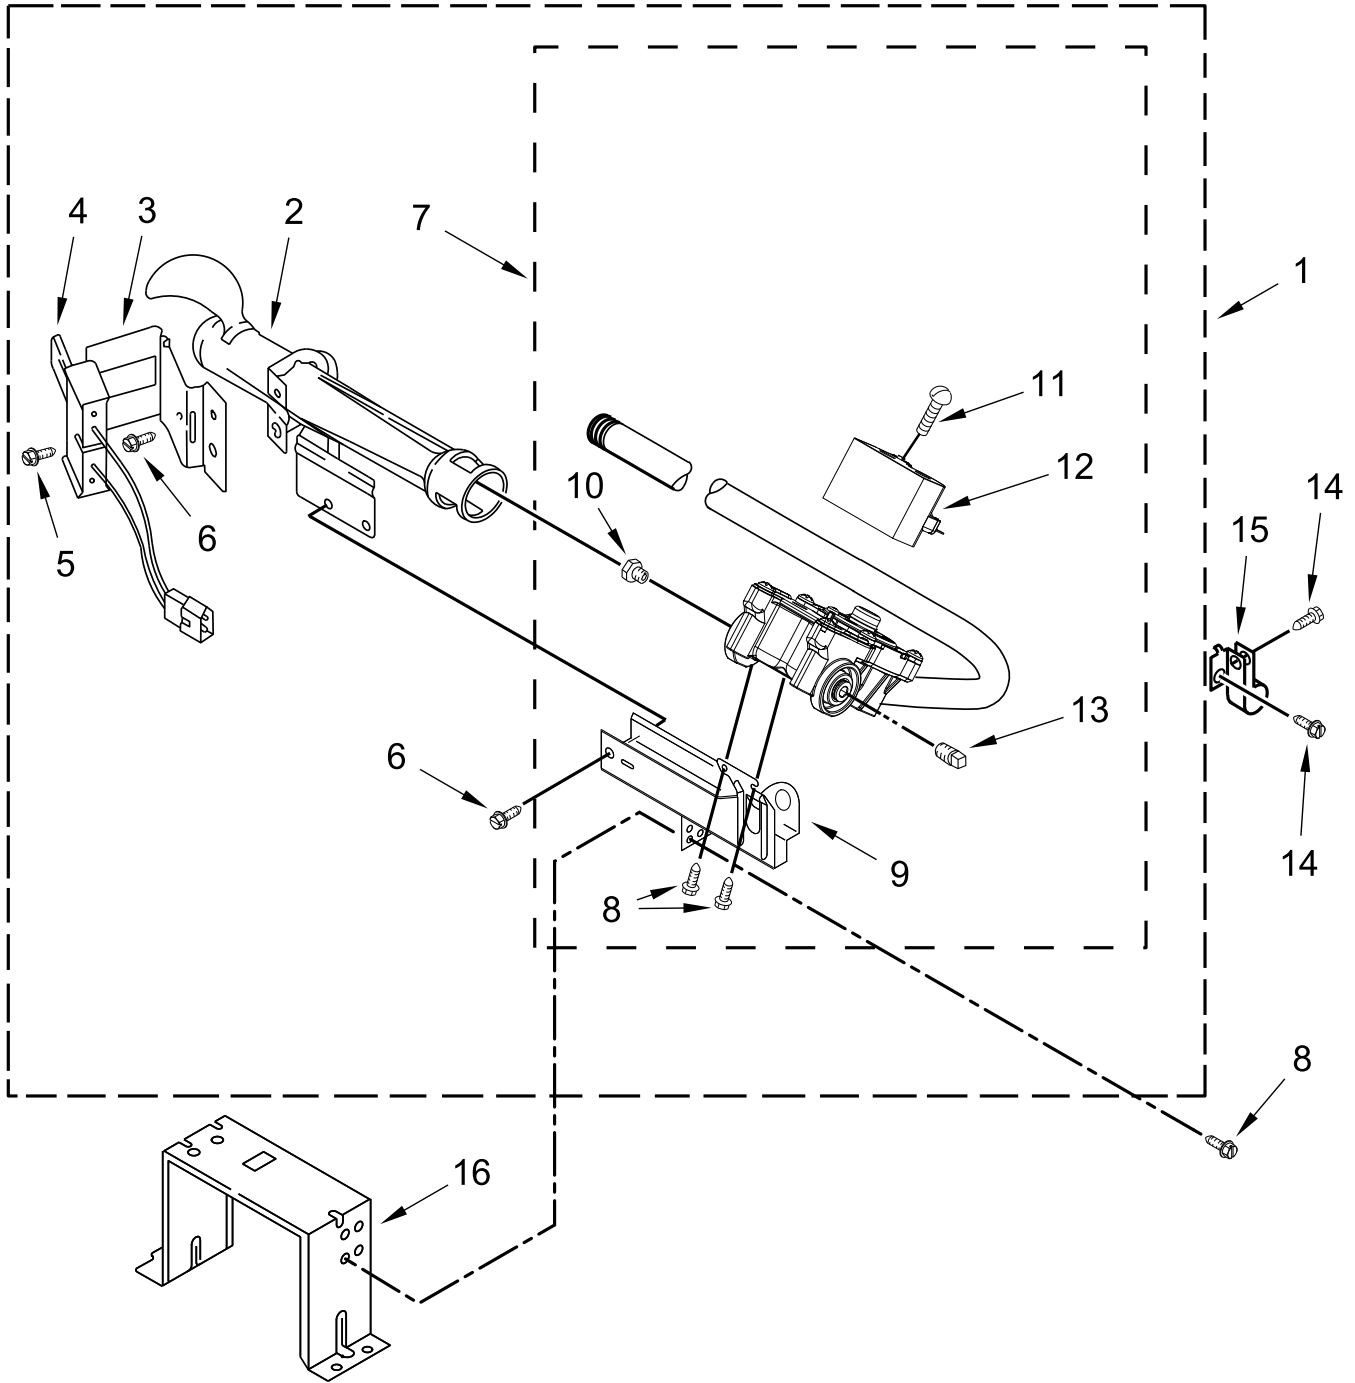

BURNER ASSEMBLY PARTS

USE WITH TYPE 1 - NATURAL,
AND TYPE 4 - LIQUEFIED PROPANE AND BUTANE GASES

BURNER ASSEMBLY PARTS

<u>Illus.</u> <u>No.</u>	<u>Part No.</u>	<u>Description</u>	<u>Illus.</u> <u>No.</u>	<u>Part No.</u>	<u>Description</u>	<u>Illus.</u> <u>No.</u>	<u>Part No.</u>	<u>Description</u>
1	W11564941	Burner Assembly 60 Hz.	8	3387057	Screw	15	3387561	Clamp, Pipe
2	688617	Tube, Burner	9	3389871	Base, Burner	16	3389889	Bracket, Support
3	694298	Bracket, Ignitor	10		Orifice, Burner			FOLLOWING PARTS NOT ILLUSTRATED
4	686590	Ignitor		15418	Type 1 (Natural)			
5	W10366705	Screw	11	326049536	Screw	W11581317		Kit, LP Gas Dryer Conversion
6	343641	Screw	12	W10328463	Coil (60 Hz)			
7	W11564944	Valve, Gas 60 Hz. (Complete)	13	W10295523	Pipe Plug			
			14	3390647	Screw