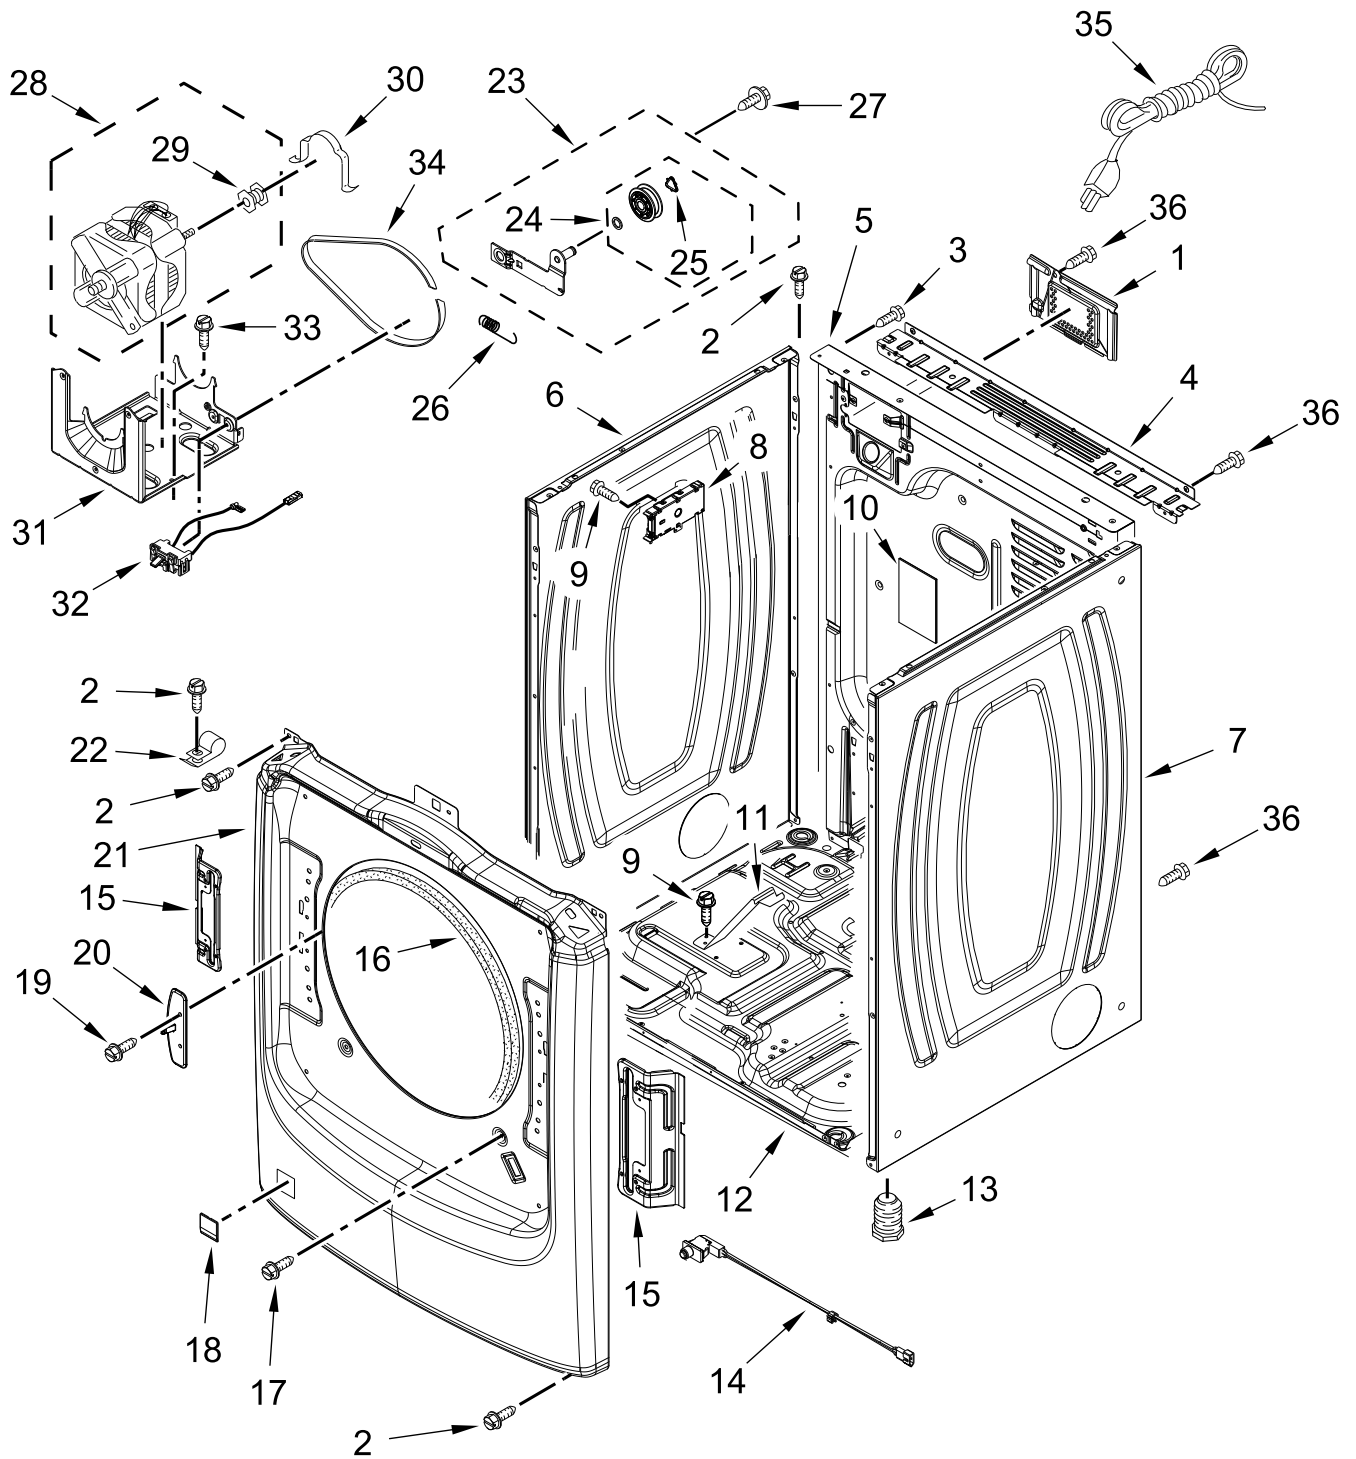

CABINET PARTS

CABINET PARTS

<u>Illus.</u> <u>No.</u>	<u>Part No.</u>	<u>Description</u>	<u>Illus.</u> <u>No.</u>	<u>Part No.</u>	<u>Description</u>	<u>Illus.</u> <u>No.</u>	<u>Part No.</u>	<u>Description</u>
1	8317339	Cover, Terminal Block	14	W11307535	Assembly, Door Switch	30	W10121316	Clamp, Motor Mount
2	3390647	Screw	15	W11715541	Bracket, Hinge	31	W11404905	Bracket, Motor Mounting
3	W10773242	Screw	16	3387242	Seal, Front Panel	32	W10774832	Switch, Broken Belt
4	W10208382	Bracket, Rear	17	3357011	Screw	33	343641	Screw
5	W10487430	Panel, Rear	18		Plug, Front Panel	34	W11575710	Belt, Drive
6		Panel, Side (Left)		W11305280	Silver	35	W11308561	Cord, Power
	W11715174	Radiant Silver	19	W10288126	Screw	36	489463	Screw
7		Panel, Side (Right)	20	W11126752	Strike, Door			DRYER EXHAUST KIT NOT INCLUDED
	W11715177	Radiant Silver	21		Panel, Front			
8	W11707357	Appliance Control Unit (ACU)		W11709956	Radiant Silver	W10323246		Kit, 4-Way Vent
9	693995	Screw	22	3978776	Bracket, Gas Pipe			
10	W10504381	Pad, Foam	23	W10547287	Assembly, Idler			
11	8529757	Bracket, Burner	24	W10468057	Assembly, Pulley			
12	8565046	Base, Cabinet	25	W10512946	Washer, Tri Ring			
13	3392100	Foot, Dryer	26	W10446781	Spring, Idler			
	279810	Foot, Optional (Extended Length Package Of 2) (Not Included)	27	3389420	Screw			
			28	W11322192	Assembly, Motor			
			29	8066184	Pulley, Motor