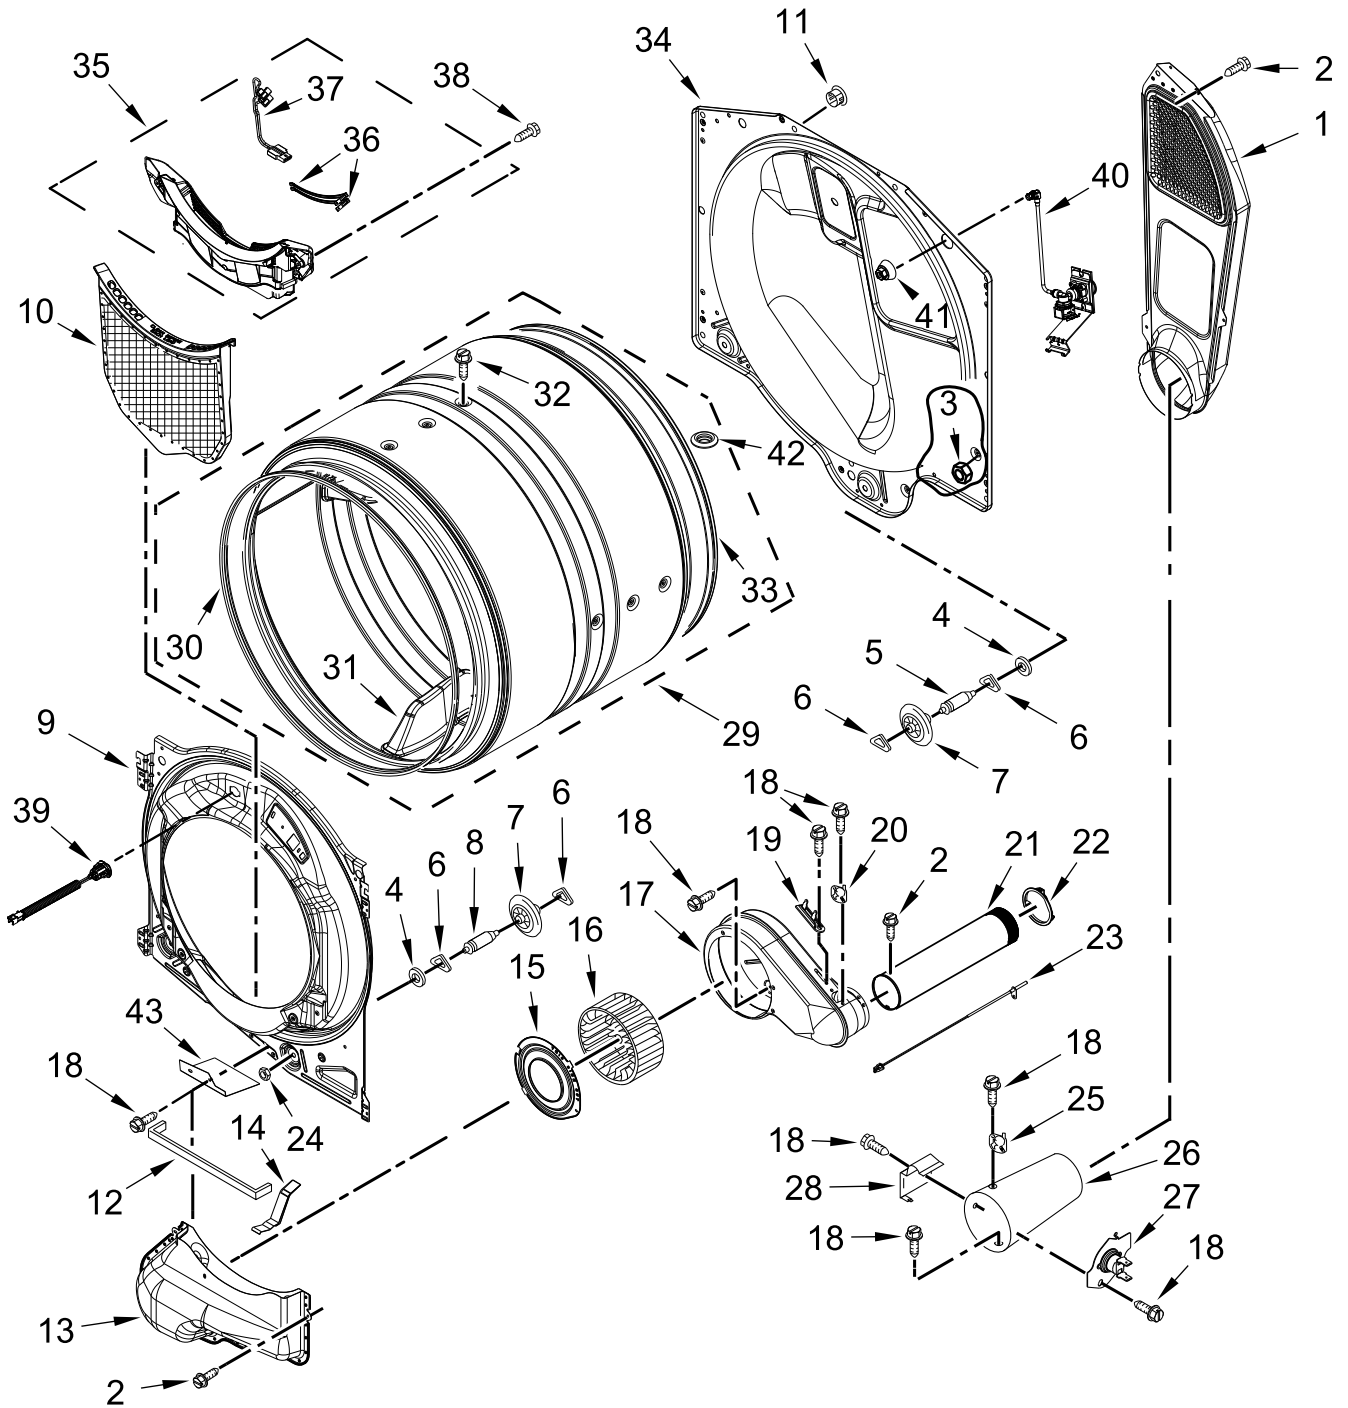

BULKHEAD PARTS

BULKHEAD PARTS

<u>Illus. No.</u>	<u>Part No.</u>	<u>Description</u>	<u>Illus. No.</u>	<u>Part No.</u>	<u>Description</u>	<u>Illus. No.</u>	<u>Part No.</u>	<u>Description</u>
1	W10293765	Assembly, Air Duct	16	697772	Wheel, Blower	35	W10672683	Assembly, Outlet Grill and Housing
2	3390647	Screw	17	W10211911	Housing, Blower	36	3387223	Sensor, Electrode
3	W10001120	Nut, Hex (Left Hand Thread)	18	693995	Screw	37	W10298258	Harness, Sensor
4	3387459	Washer	19	W10693363	Fuse, Thermal (91C)	38	3387230	Screw
5	W10359271	Shaft, Drum Roller - Right Hand Thread	20	8577274	Thermistor	39	W11203983	Assembly, Drum Light
6	W10512946	Washer, Tri Ring	21	W10342188	Exhaust Pipe	40	W11157054	Valve and Hose Assembly
7	W10314171	Roller, Support	22	W10344699	Collar, Duct	41	W11714516	Nozzle, Cap
8	W10359272	Shaft, Drum Roller - Left Hand Thread	23	W10623852	Thermistor, Gas Inlet	42	W10665050	Cap, Plug
9	W10673491	Bulkhead, Front	24	3934666	Nut, Hex	43	W11257251	Shield, Blower
10	W10516085	Lint Screen	25	3391912	Thermostat, Hi Limit			
11	8529007	Plug, Rear Bulkhead	26	8573824	Funnel, Burner			
12	W10211950	Seal, Housing Outlet	27	8573713	Cut-Off, Thermal			
13	W10211896	Assembly, Lint Duct	28	338906	Sensor, Radiant			
14	W10414388	Clip, Lint Duct	29	W10381481	Assembly, Drum (Complete)			
15	W11655534	Assembly, Collar (Includes Seal)	30	W10521122	Seal, Drum Front			
			31	W10416098	Baffle, Drum			
			32	W10219342	Screw			
			33	W10521118	Seal, Drum			
			34	W11209933	Bulkhead, Rear