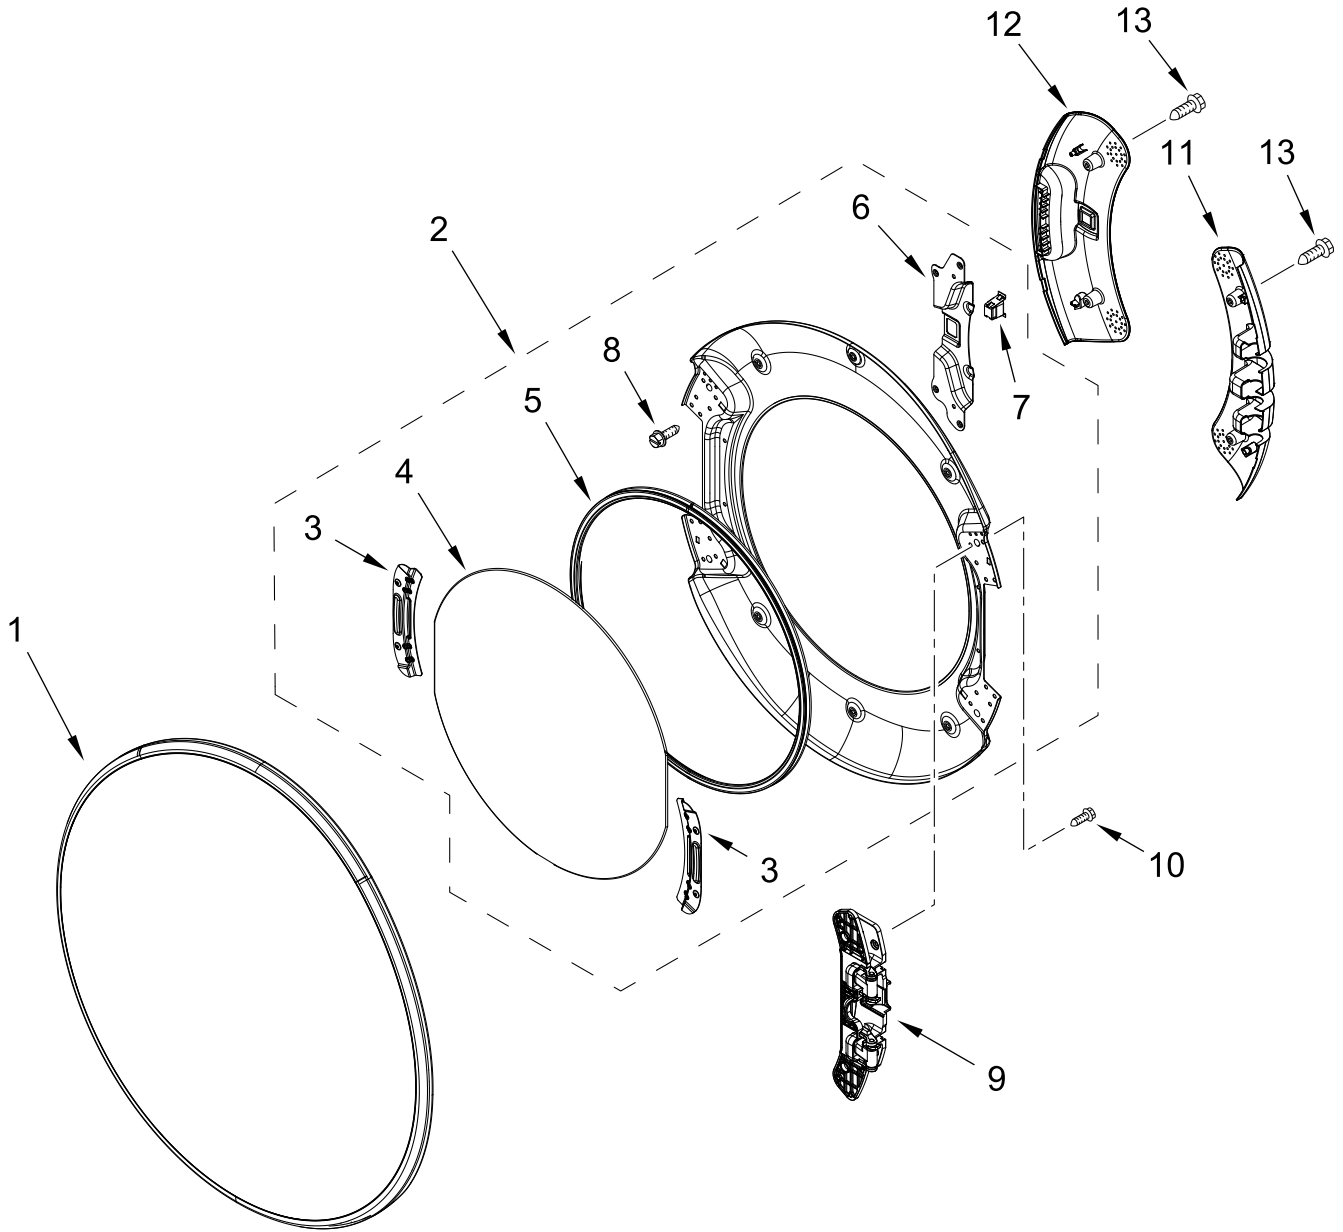

DOOR PARTS

DOOR PARTS

<u>Illus.</u> <u>No.</u>	<u>Part No.</u>	<u>Description</u>	<u>Illus.</u> <u>No.</u>	<u>Part No.</u>	<u>Description</u>	<u>Illus.</u> <u>No.</u>	<u>Part No.</u>	<u>Description</u>
1		Assembly, Outer Door	6	W11050690	Bracket, Door Catch	11	W11120174	Cover, Hinge
	W11711433	Chrome	7	W10208401	Assembly, Spring Catch	12	W11120683	Cover, Handle
2	W11122999	Assembly, Inner Door	8	W10288126	Screw	13	9742177	Screw
3	W11100789	Bracket, Glass	9	W11114011	Hinge Assembly			
4	W10891207	Glass, Door	10	8540479	Screw, Grounding			
5	W11183899	Seal, Glass