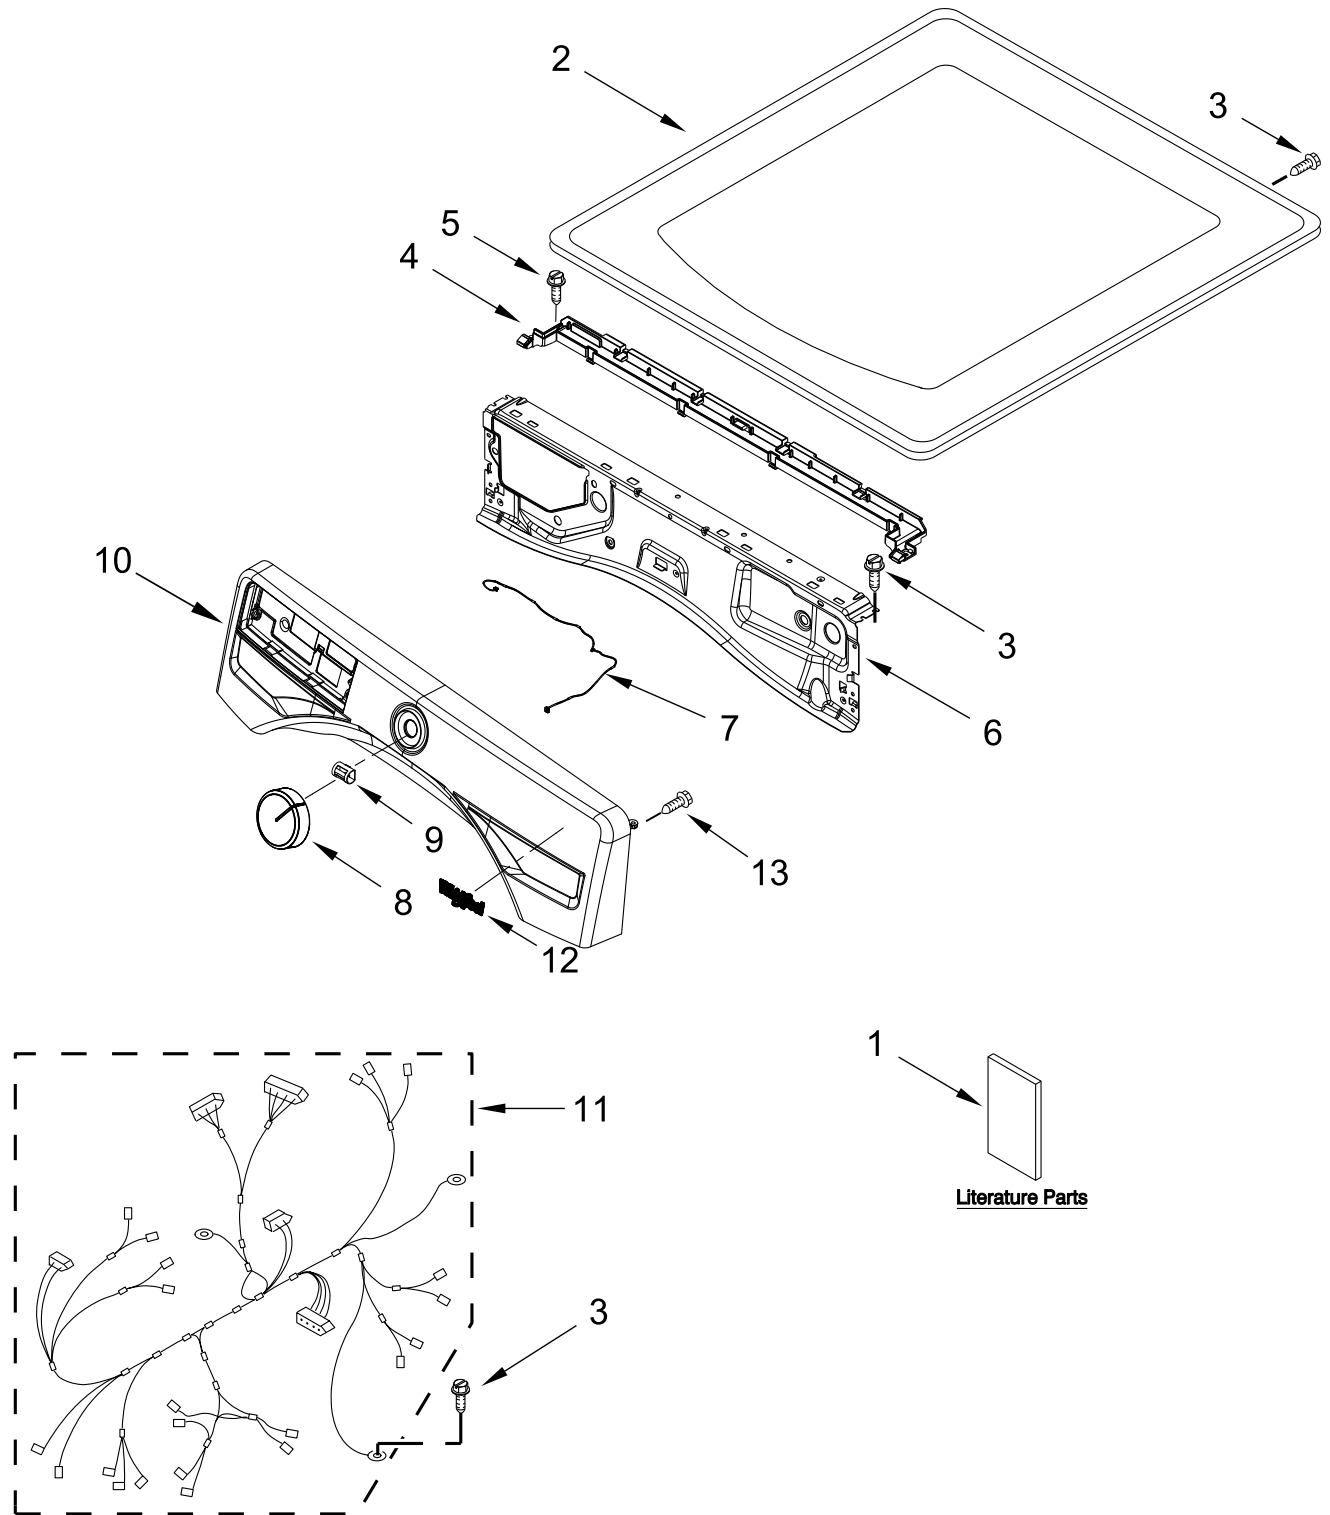

# TOP AND CONSOLE PARTS

# TOP AND CONSOLE PARTS

<u>Illus. No.</u>	<u>Part No.</u>	<u>Description</u>	<u>Illus. No.</u>	<u>Part No.</u>	<u>Description</u>	<u>Illus. No.</u>	<u>Part No.</u>	<u>Description</u>
1		Literature Parts	3	693995	Screw	9	8536939	Clip, Spring
	W11685647	Owners Manual	4	W11255768	Channel, Water	10		Console Assembly
	W11708031	Tech Sheet	5	12990702	Screw		W11707403	Radiant Silver
	W11708007	Quick Start Guide	6	W11480682	Bracket, Console	11	W11157861	Harness, Main
2		Top	7	W11719384	Harness, ACU to HMI	12	W10884773	Badge
	W11709966	Radiant Silver	8	W11709754	Assembly, Knob	13	9740848	Screw