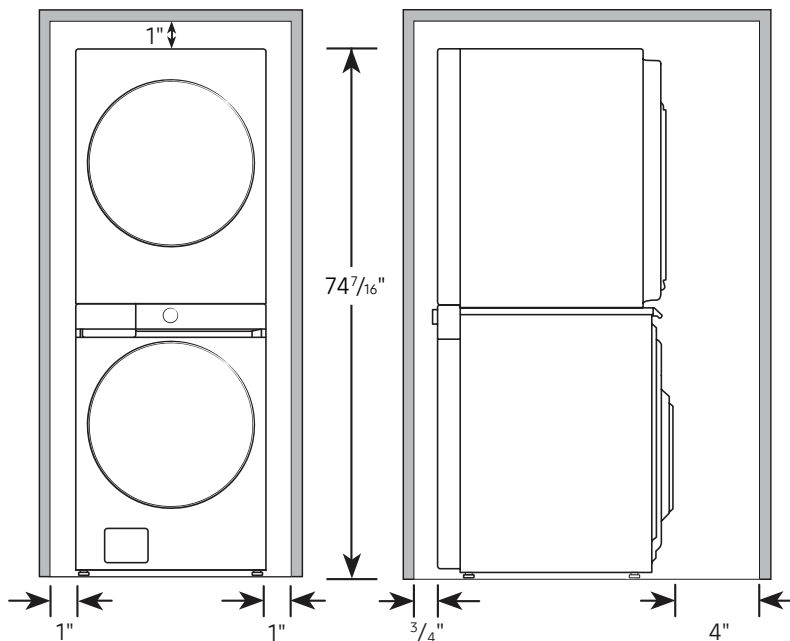

Alcove or Closet Installation

The front of the alcove or closet must have two unobstructed air openings for a combined minimum total area of 72 in.²