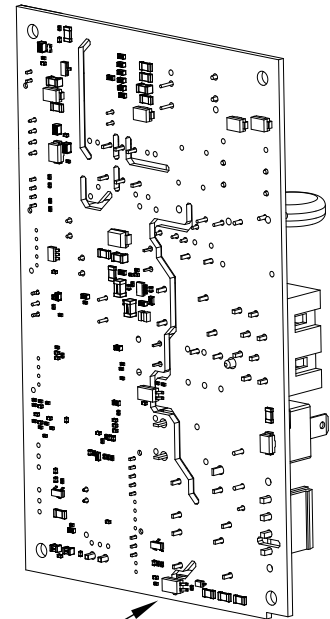

**MICROWAVE  
(Flush Mount)**

**MODELS:**

WMMF7530RZ00 (Stainless)

WMMF7530RV00 (Black Stainless)

# CONTROL PANEL PARTS

Literature Parts

# CONTROL PANEL PARTS

<u>Illus.</u> <u>No.</u>	<u>Part No.</u>	<u>Description</u>	<u>Illus.</u> <u>No.</u>	<u>Part No.</u>	<u>Description</u>
1		Literature Parts	3	W11731148	Assembly, Console
	W11646004	Manual, Owner's	4	W11604278	Backer, Control
	W11646007	Guide, Quick Start	5	W11616388	PCBA, Appliance Control Unit
	W11646009	Sheet, Tech			
2	W11593035	Cover, Console			