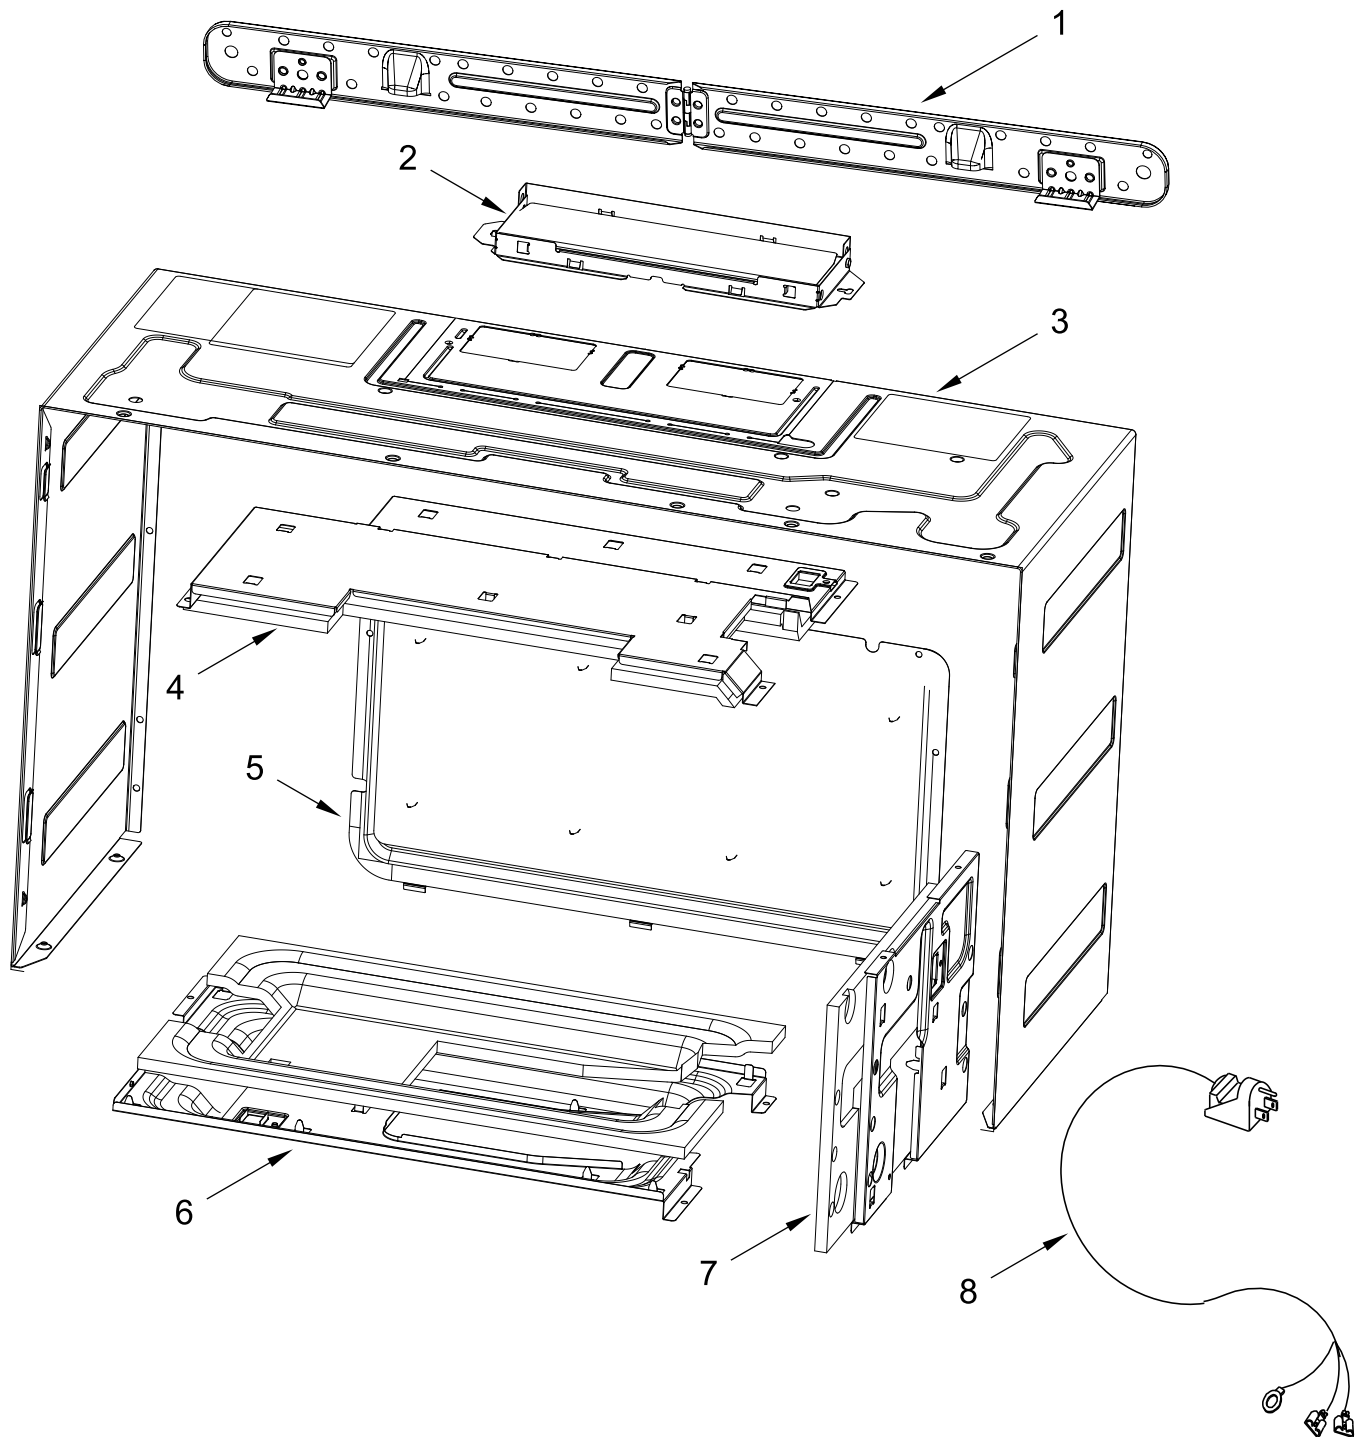

COOKING AND COOKWARE PARTS

<u>Illus.</u> <u>No.</u>	<u>Part No.</u>	<u>Description</u>	<u>Illus.</u> <u>No.</u>	<u>Part No.</u>	<u>Description</u>	<u>Illus.</u> <u>No.</u>	<u>Part No.</u>	<u>Description</u>
1	W11601429	Heater, Quartz Grill	3	W11600706	Rack, Wire	6	W11658672	Motor, Stirring
2	W11593984	Assembly, Convection	4	W11600707	Basket, Air Fry	7	W11590208	Connector, Heating Plate
			5	W11632382	Spring, Antenna			

CABINET AND INSTALLATION PARTS