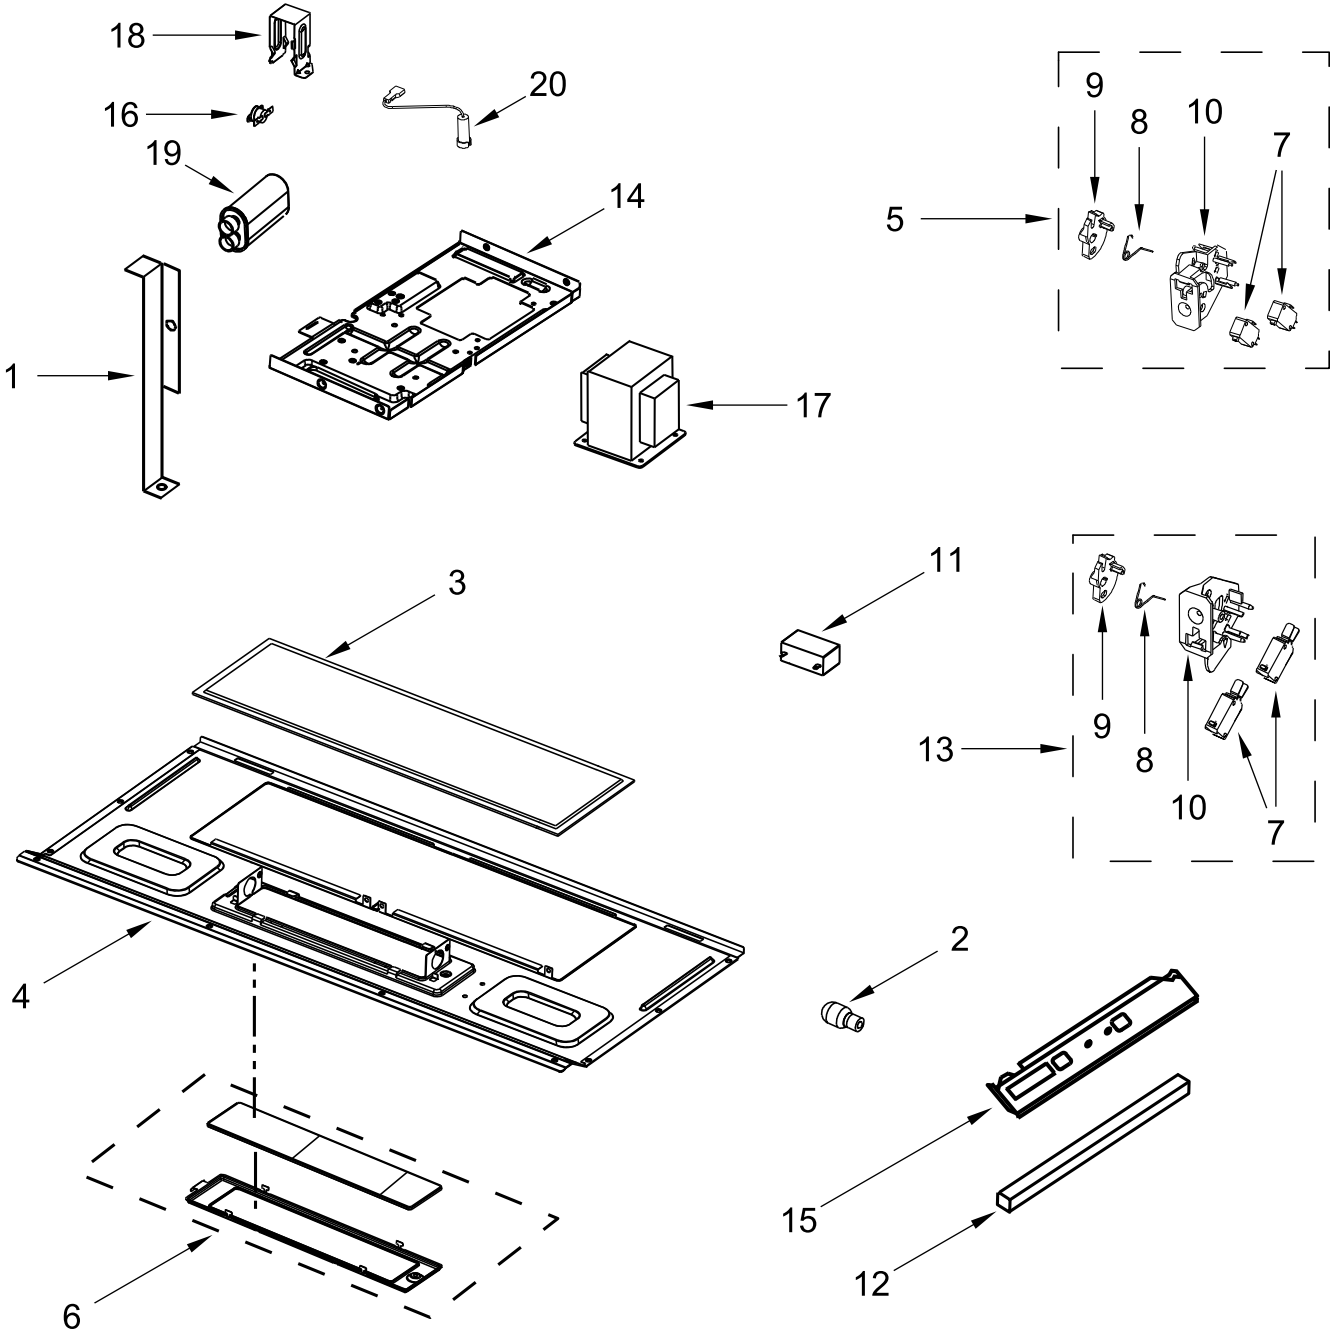

INTERIOR AND VENTILATION PARTS

INTERIOR AND VENTILATION PARTS

<u>Illus.</u> <u>No.</u>	<u>Part No.</u>	<u>Description</u>	<u>Illus.</u> <u>No.</u>	<u>Part No.</u>	<u>Description</u>	<u>Illus.</u> <u>No.</u>	<u>Part No.</u>	<u>Description</u>
1	W10313275	Bracket, Top Cavity	9	W10562613	Plate, Cam	17	W11540983	Transformer, High Voltage
2	W11520384	Lamp, Halogen	10		Support, Interlock	18	W10532063	Bracket, Capacitor
3	W10208631	Filter, Grease		8206419	Top	19	W10574736	Capacitor, High Voltage
4	W11450485	Plate, Bottom		W10156813	Bottom	20	W11222648	Diode, High Voltage
5	W11433682	Assembly, Upper Interlock (Includes Switches)	11	W11405832	Capacitor, Hood Motor			
6	W10240330	Assembly, Lamp Glass and Holder	12	W10571179	Seal, Cooling			
7		Switches, Interlock (Not Serviced, Order Interlock Assemblies)	13	W11433683	Assembly, Lower Interlock (Includes Switches)			
8	W10604374	Spring, Interlock	14	W11520831	Chassis			
			15	W11521327	Support, NTC			
			16	W11397274	Thermostat, Cavity