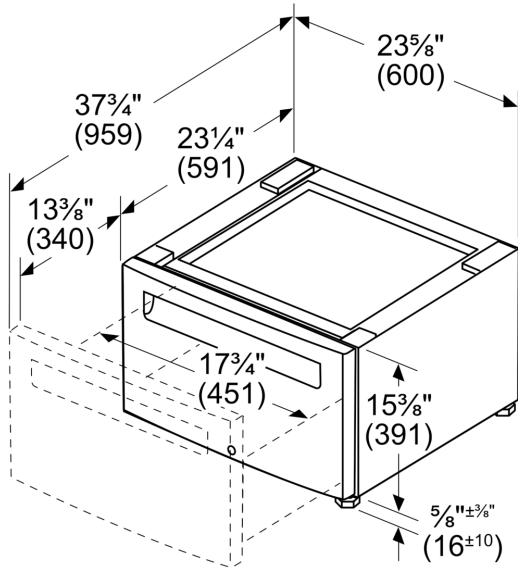

**Laundry Accessory
WMZPW20W**

**To Raise Washer Height and For
Additional Storage, Washer Can Be
Installed on Pedestal-with-Drawer
Accessory (Washer Meets ADA
Requirements on Pedestal)**

Product group: Accessory
Brand: Bosch
Product name / series name:
SKU: WMZPW20W
Internal article number: 000000000017005338
EAN code: 4242005255054
Product Packaging Dimensions (HxWxD): 16.92 x 24.40 x 24.40
Net Weight: 34.000 lbs
Gross Weight: 42.000 lbs
Quantity per packing unit:
Standard number of units per pallet:
UPC code: 825225964346
Product image: MCSA00523697_D5070_Frontal_Schublade_def.jpg

Laundry Accessory WMZPW20W

measurements in inches (mm)

measurements in inch

measurements in mm