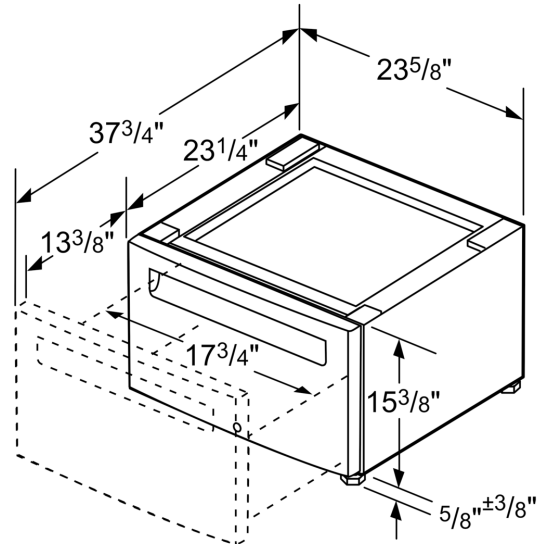

**Laundry Accessory
WMZPW20W**

**To Raise Washer Height and For
Additional Storage, Washer Can Be
Installed on Pedestal-with-Drawer
Accessory (Washer Meets ADA
Requirements on Pedestal)**

Product group: Accessory
Brand: Bosch
Product name / series name:
SKU: WMZPW20W
Internal article number: 000000000017005338
EAN code: 4242005255054
Product Packaging Dimensions (HxWxD): 16.92 x 24.40 x 24.40
Net Weight: 34.000 lbs
Gross Weight: 42.000 lbs
Quantity per packing unit:
Standard number of units per pallet:
UPC code: 825225964346
Product image: MCSA00523697_D5070_Frontal_Schublade_def.jpg

Laundry Accessory WMZPW20W

measurements in inches (mm)

measurements in inch

measurements in mm