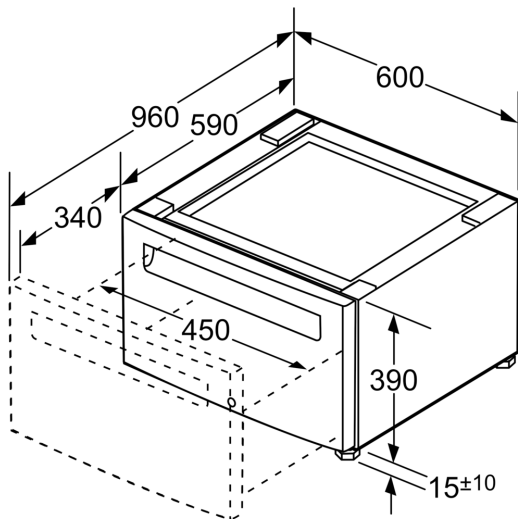

**Laundry Accessory
WMZPW20W**

**To Raise Washer Height and For
Additional Storage, Washer Can Be
Installed on Pedestal-with-Drawer
Accessory (Washer Meets ADA
Requirements on Pedestal)**

Product group: Accessory
Brand: Bosch
Product name / series name:
SKU: WMZPW20W
Internal article number: 000000000017005338
EAN code: 4242005255054
Product Packaging Dimensions (HxWxD): 16.92 x 24.40 x 24.40
Net Weight: 34.000 lbs
Gross Weight: 42.000 lbs
Quantity per packing unit:
Standard number of units per pallet:
UPC code: 825225964346
Product image: MCSA00523697_D5070_Frontal_Schublade_def.jpg

Laundry Accessory WMZPW20W

measurements in inches (mm)

measurements in inch

measurements in mm