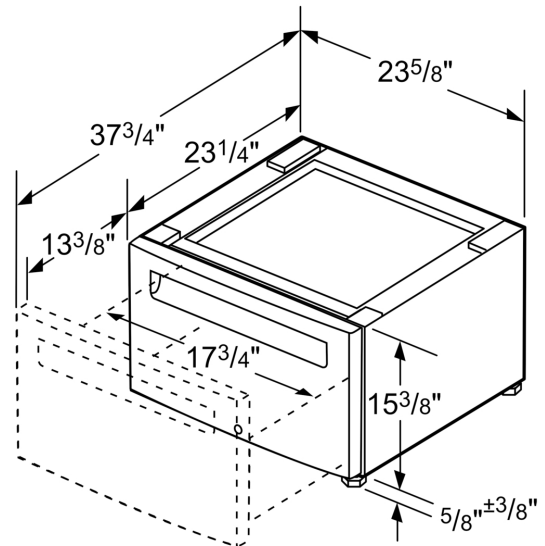

Washer platform with pull-out WMZPW2XW

Product group: Accessory
Brand: Bosch
Product name / series name:
SKU: WMZPW2XW
Internal article number: 000000000017008589
EAN code: 4242005440405
Product Packaging Dimensions (HxWxD): 16.92 x 24.40 x 24.40
Net Weight: 34.000 lbs
Gross Weight: 42.000 lbs
Quantity per packing unit:
Standard number of units per pallet:
UPC code: 825225972211

Washer platform with pull-out WMZPW2XW

measurements in inches (mm)

measurements in inch

measurements in mm