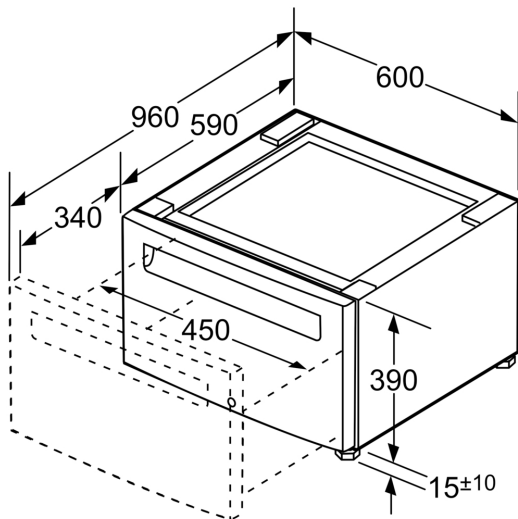

Washer platform with pull-out WMZPW2XW

Product group: Accessory
Brand: Bosch
Product name / series name:
SKU: WMZPW2XW
Internal article number: 000000000017008589
EAN code: 4242005440405
Product Packaging Dimensions (HxWxD): 16.92 x 24.40 x 24.40
Net Weight: 34.000 lbs
Gross Weight: 42.000 lbs
Quantity per packing unit:
Standard number of units per pallet:
UPC code: 825225972211

Washer platform with pull-out WMZPW2XW

measurements in inches (mm)

measurements in inch

measurements in mm