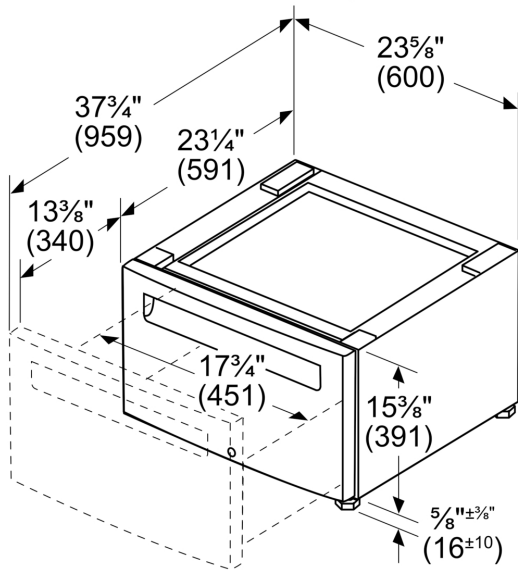

Washer platform with pull-out WMZPW2XW

Product group: Accessory
Brand: Bosch
Product name / series name:
SKU: WMZPW2XW
Internal article number: 000000000017008589
EAN code: 4242005440405
Product Packaging Dimensions (HxWxD): 16.92 x 24.40 x 24.40
Net Weight: 34.000 lbs
Gross Weight: 42.000 lbs
Quantity per packing unit:
Standard number of units per pallet:
UPC code: 825225972211

Washer platform with pull-out WMZPW2XW

measurements in inches (mm)

measurements in inch

measurements in mm