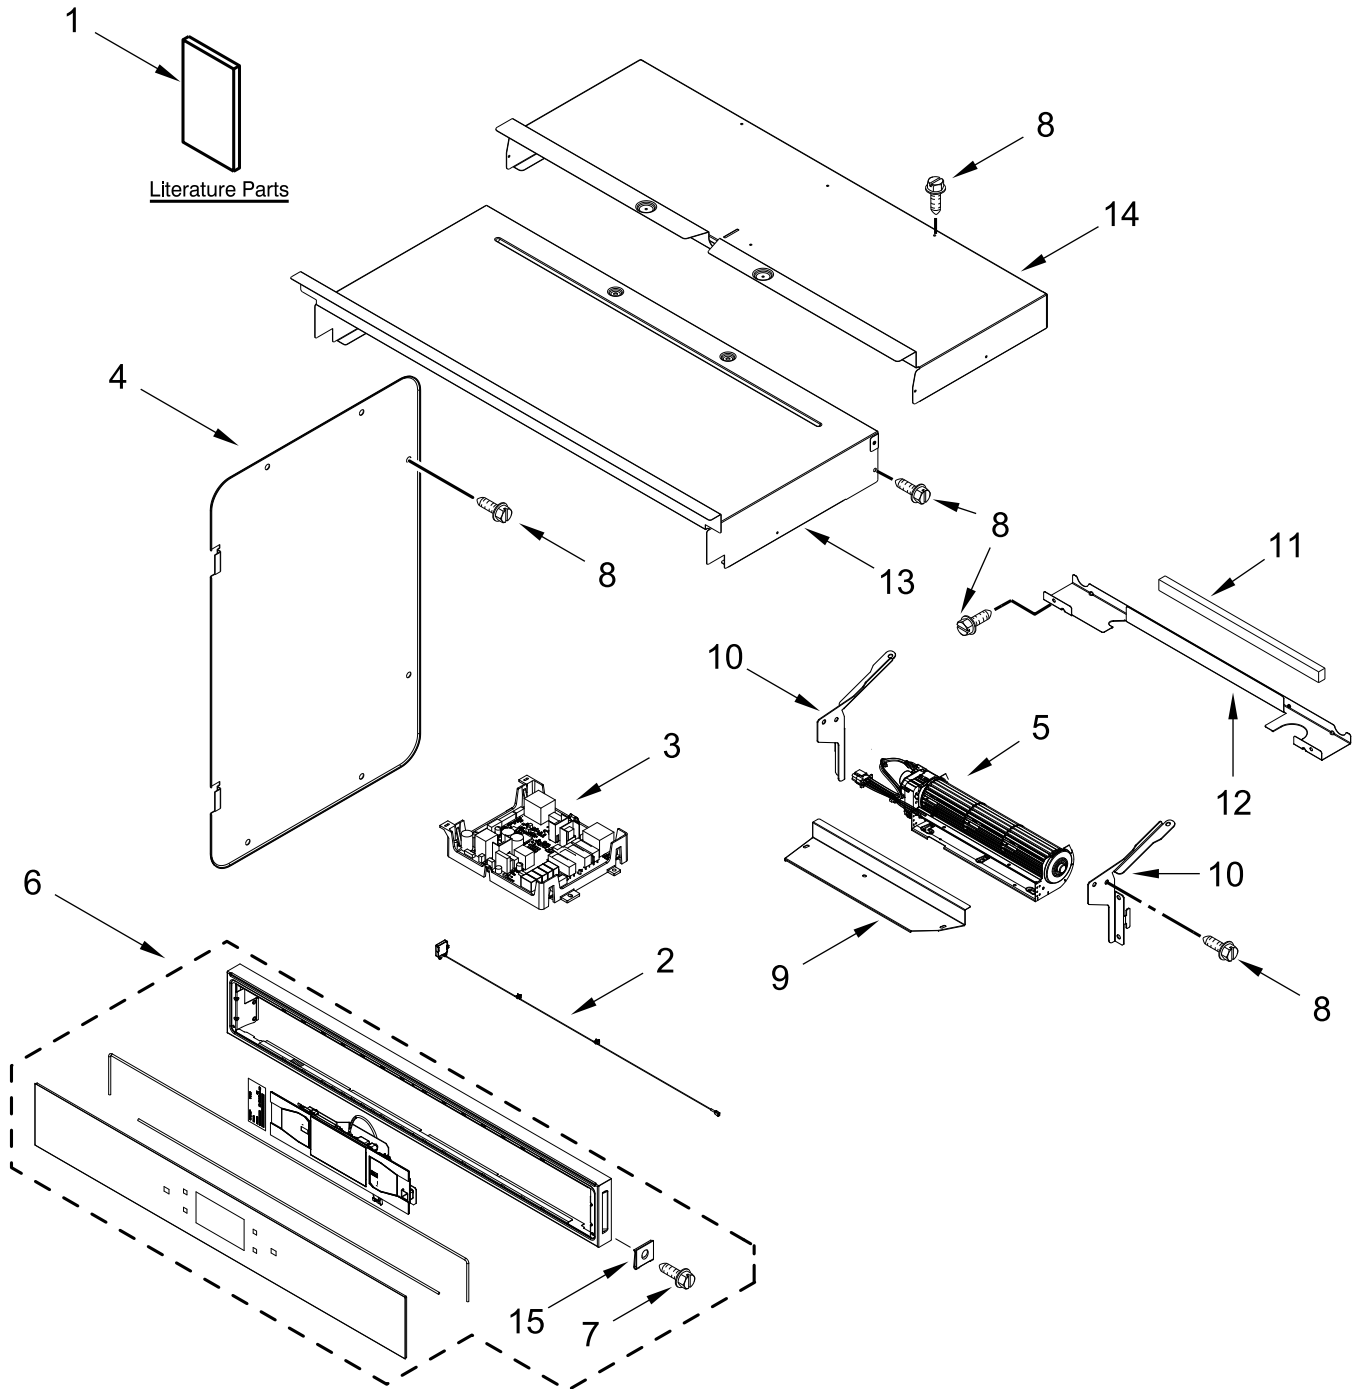

ELECTRIC COMBO WALL OVEN

MODELS:

WOEC7030PZ01 (Stainless)

WOEC7030PV01 (Black Stainless)

CONTROL PANEL PARTS

CONTROL PANEL PARTS

<u>Illus. No.</u>	<u>Part No.</u>	<u>Description</u>	<u>Illus. No.</u>	<u>Part No.</u>	<u>Description</u>	<u>Illus. No.</u>	<u>Part No.</u>	<u>Description</u>
1		Literature Parts	12	W11166802	Divider, Chassis Back	15	4450118	Nut
	W11655510	Owner's Manual	13	W10318158	Chassis, Cover Top Front 30 IN			FOLLOWING PARTS NOT ILLUSTRATED
	W11553919	Quick Start Guide	14	W10588732	Chassis, Cover Top Back 30 IN	W11659368		Harness, Main
	W11623559	Tech Sheet				W11256629		Harness, Signal
2	W11409842	Antenna				W11454022		Harness, Fan and Turntable
3	W11253186	Appliance Manager, Copernicus (With Power Supply)				W11539494		Harness, Inverter
4	W10655467	Chassis, Combo Side				W11555169		Harness, Interlock
5	W11397930	Blower				W11555848		Harness, Input
6		Assembly, Control Panel (Includes Overlay)				W11356991		Harness, Ground Console Combo
	W11639721	Stainless				W11356990		Harness, Communication
	W11639724	Black Stainless				W11264646		Harness, Door Latch
7	W11339492	Screw (Black)				W11539527		Jumper Harness, Communication
8	7101P426-60	Screw				4450800		Screw, Grounding
9	W10681157	Cover, Combo Blower				4448664		Clamp, Conduit
10	W10655463	Bracket, Blower (Left)				313438		Clip, Harness
	W10655462	Bracket, Blower (Right)				W11394923		Bag, Hardware
11	4451758	Block, Foam						