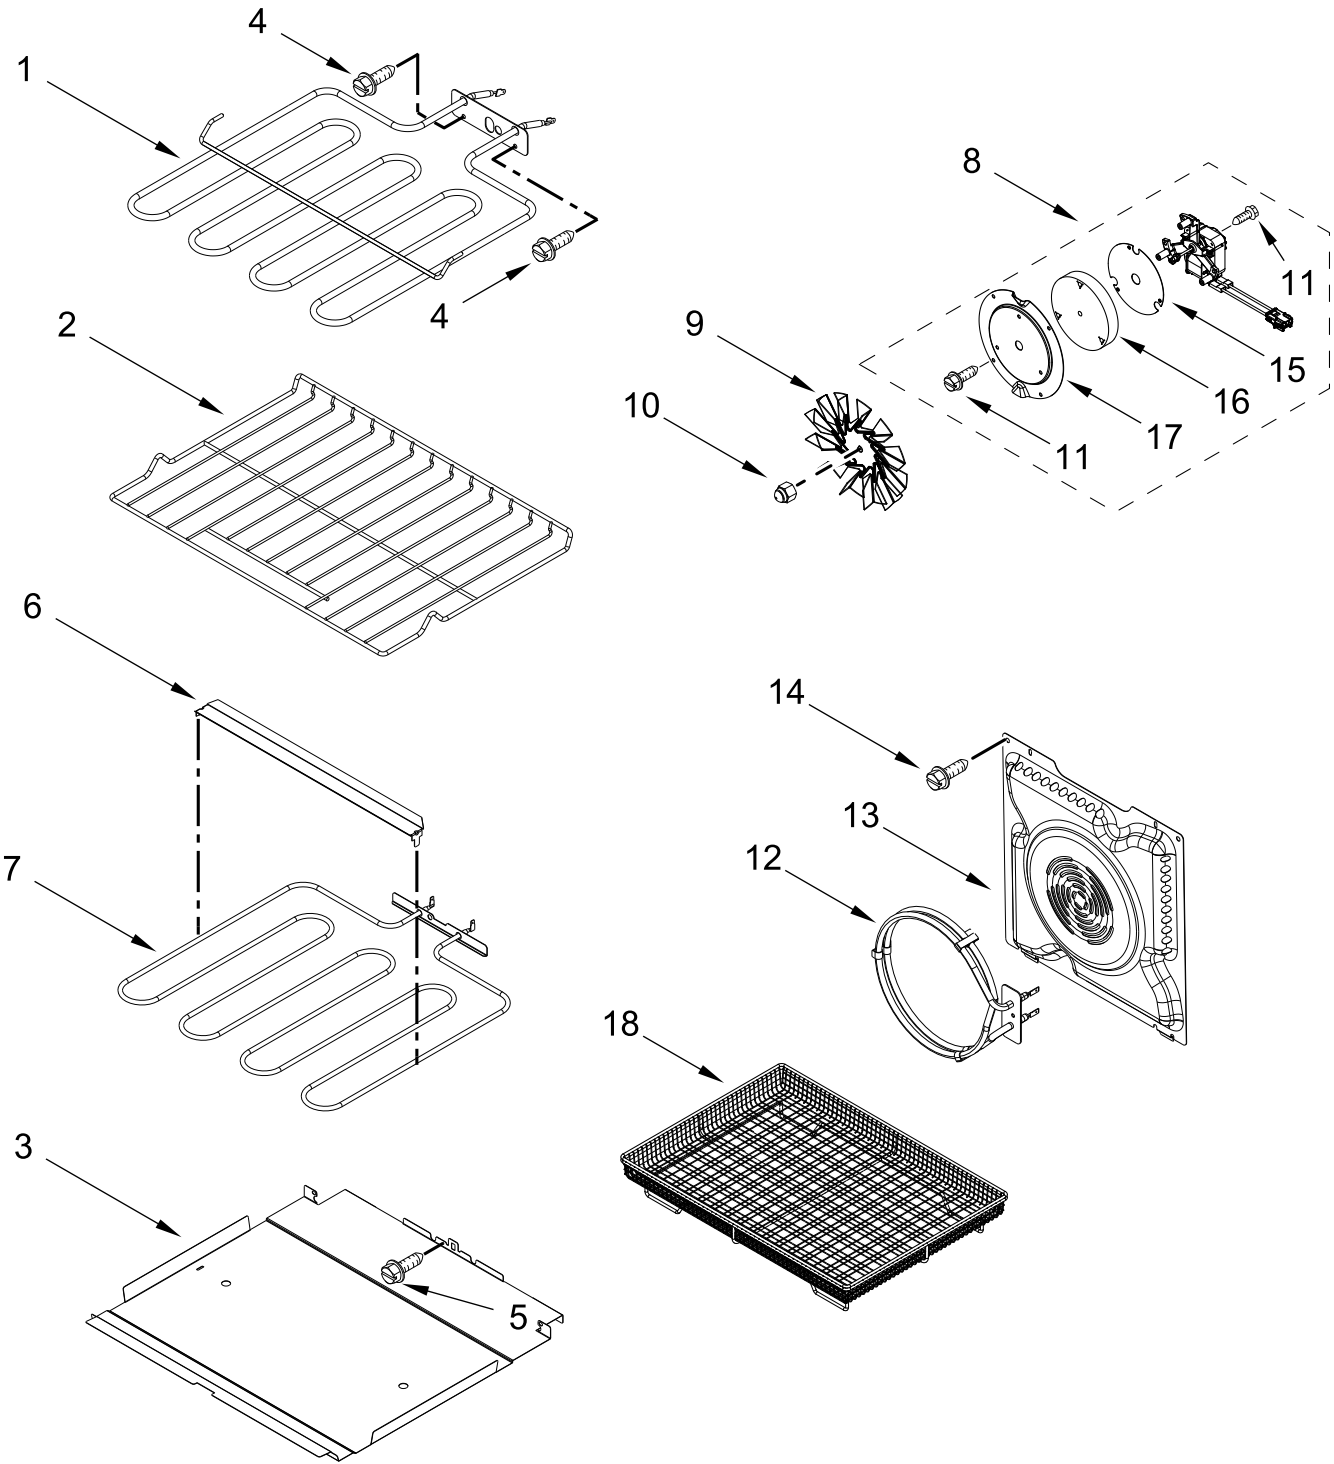

INTERNAL OVEN PARTS

INTERNAL OVEN PARTS

<u>Illus.</u> <u>No.</u>	<u>Part No.</u>	<u>Description</u>	<u>Illus.</u> <u>No.</u>	<u>Part No.</u>	<u>Description</u>	<u>Illus.</u> <u>No.</u>	<u>Part No.</u>	<u>Description</u>
1	W11238160	Element, Broil	8	W11398058	Convect Motor Assembly	15	W11251715	Plate, Convect Motor
2	W11122597	Rack, Oven	9	W11425715	Blade, Fan	16	W11251716	Insulation, Convect Motor
3	W10318198	Tray, Hidden Bake	10	W11433702	Nut, Acorn (LH)	17	W11398057	Cover, Convect Plate
4	7101P434-60	Screw	11	W10720084	Screw	18	W11480738	Air Fry Basket Assembly
5	7101P426-60	Screw	12	W10260248	Ring, Element			
6	W10282957	Crossbar, Hidden Bake Tray	13	W10359278	Baffle, Convection			
7	W11292248	Element, Bake	14	W10906658	Screw