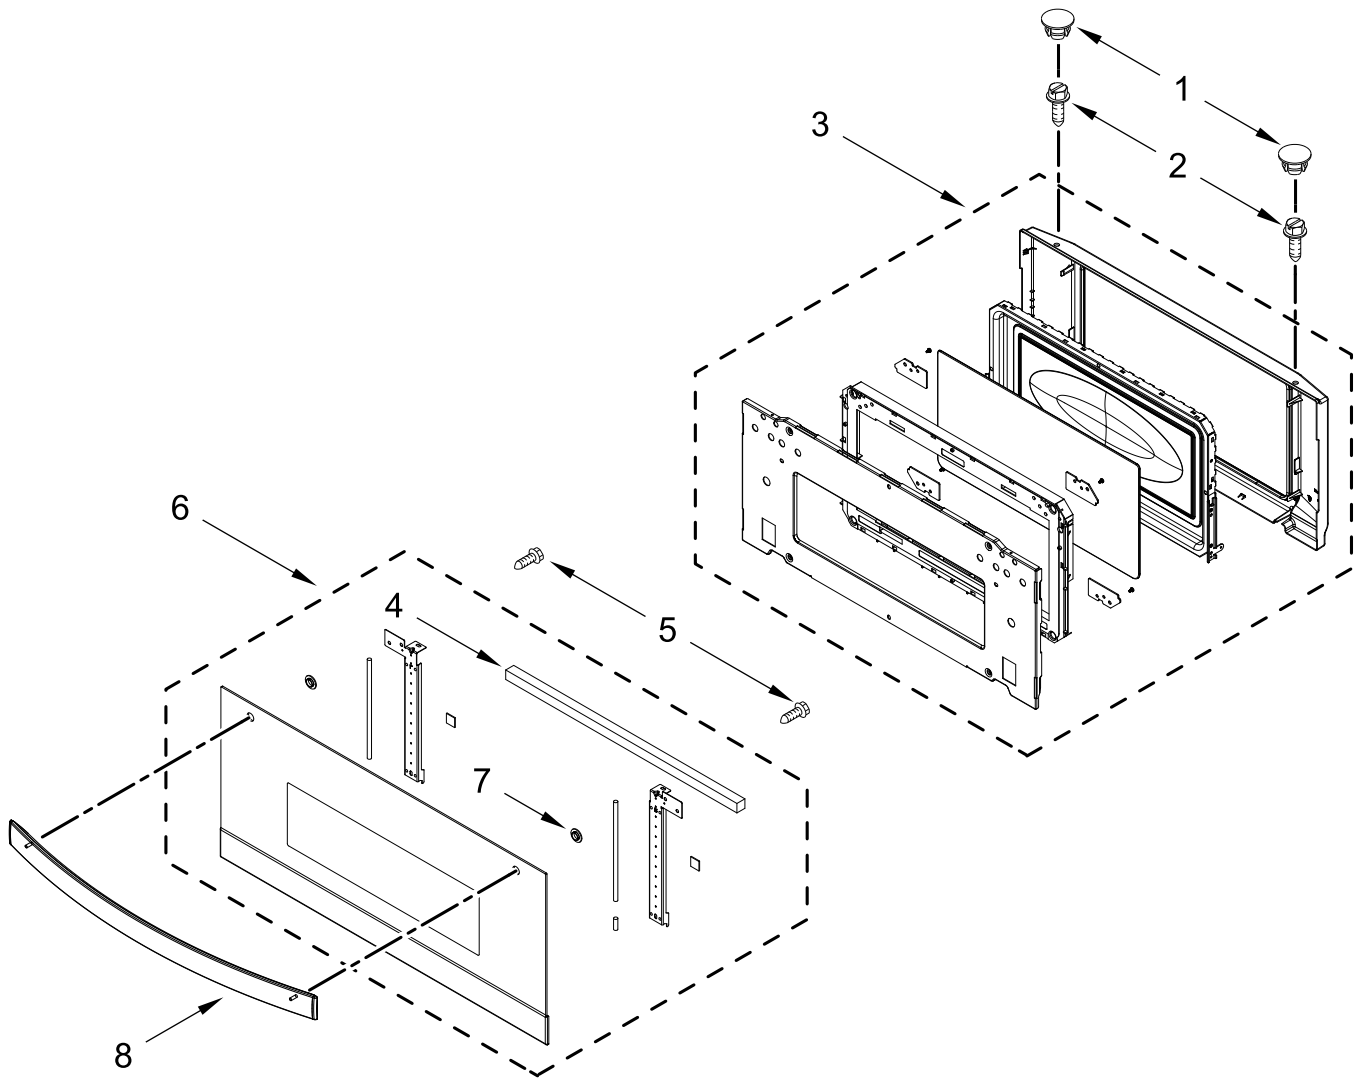

MICROWAVE DOOR PARTS

MICROWAVE DOOR PARTS

<u>Illus.</u> <u>No.</u>	<u>Part No.</u>	<u>Description</u>	<u>Illus.</u> <u>No.</u>	<u>Part No.</u>	<u>Description</u>	<u>Illus.</u> <u>No.</u>	<u>Part No.</u>	<u>Description</u>
1	8304588BL	Cap, Screw	5	W11317731	Screw (Black)	7	W10319024	Washer, Door
2	7101P338-60	Screw	6		Outer Door Assembly	8		Assembly, Handle
3	W11639555	Inner Door Assembly		W11500262	Stainless		W11532517	Stainless
4	W10359769	Foam, Door Handle		W11634529	Black Stainless		W11548014	Black Stainless