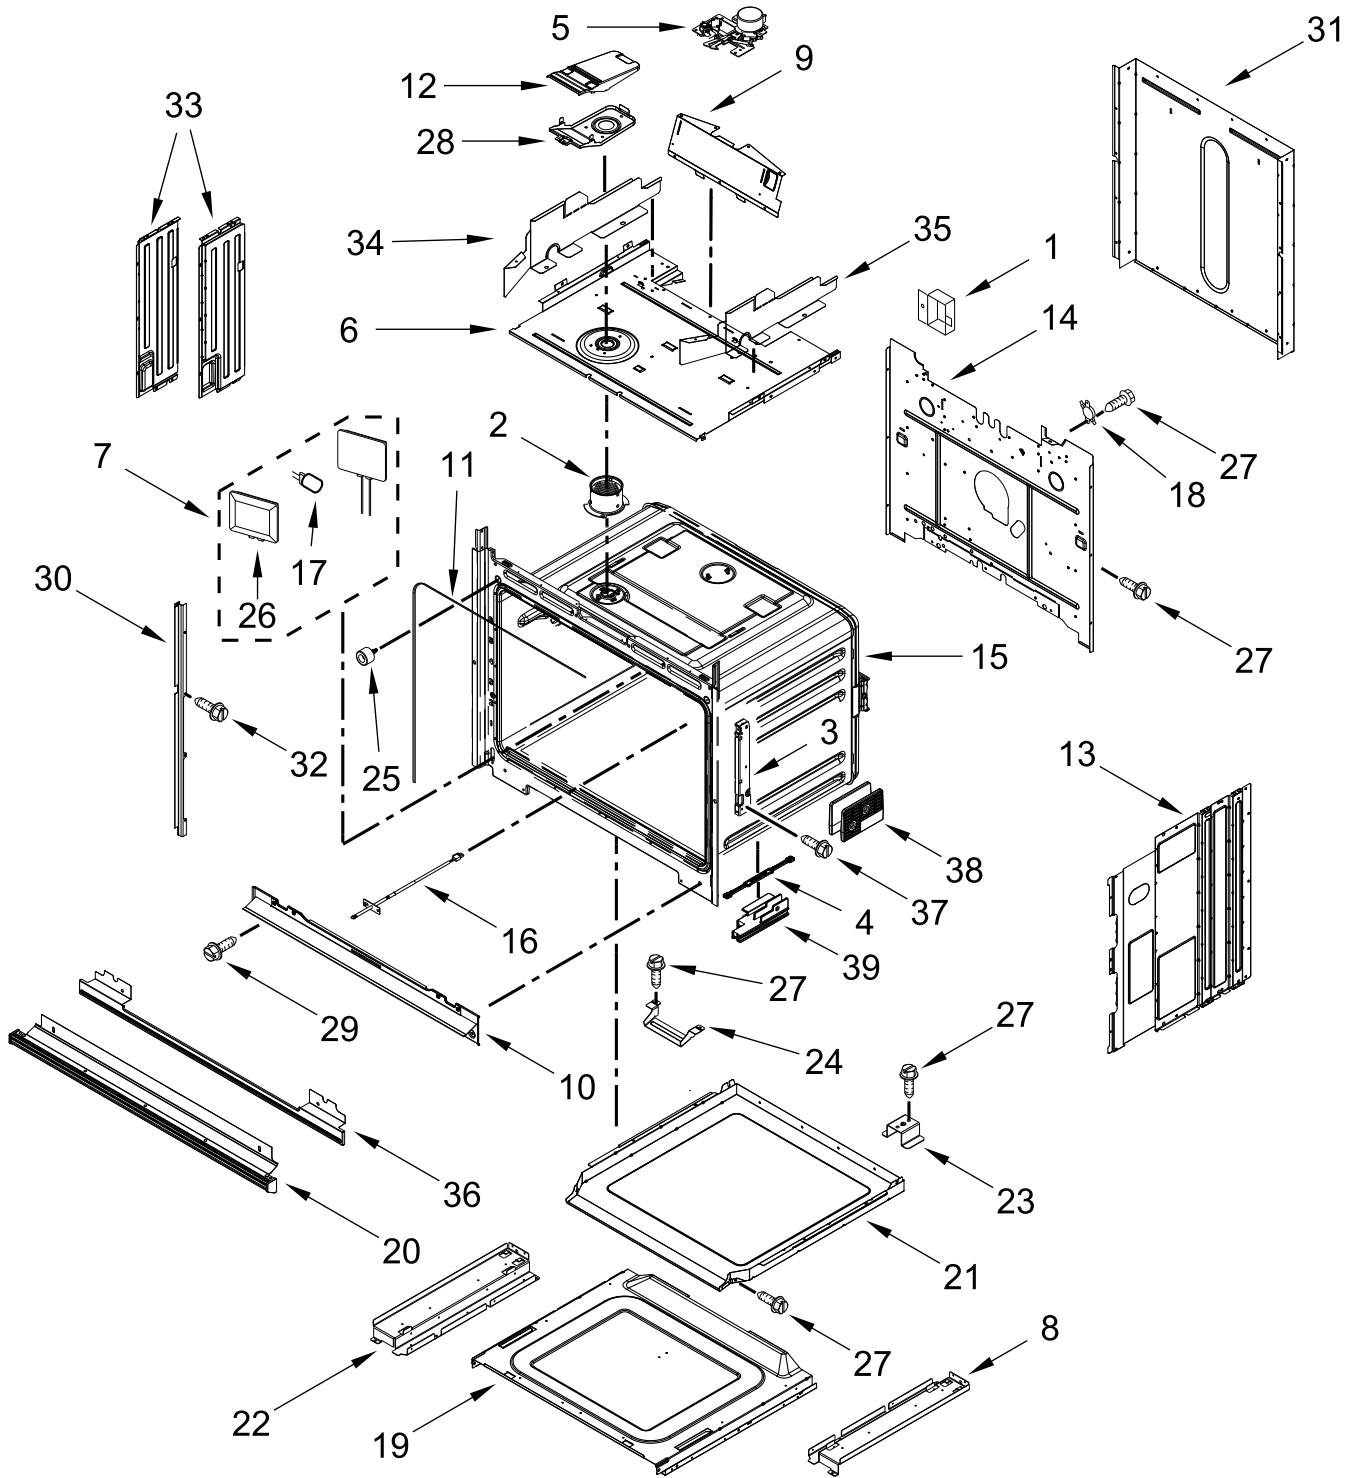

OVEN PARTS

OVEN PARTS

<u>Illus. No.</u>	<u>Part No.</u>	<u>Description</u>	<u>Illus. No.</u>	<u>Part No.</u>	<u>Description</u>	<u>Illus. No.</u>	<u>Part No.</u>	<u>Description</u>
1	8285593	Cover, Connector	17	W10472384	Bulb, Light	31	W11134657	Duct, Lower Chassis Back
2	W11085298	Tube, Vent	18	4449751	Thermostat (TOD)	32	W11404000	Screw
3	W11239070	Receiver, Hinge (Left)	19	W11135103	Base, Chassis	33	W11167419	Cover, Suction (Left)
	W11239072	Receiver, Hinge (Right)	20		Assembly, Bottom Vent		W11186675	Cover, Suction (Right)
4	W11558603	Spacer, Base		W11467754	Stainless	34	W11186391	Deflector, Chassis (Left)
5	W11132456	Latch, Motorized		W11467336	Black	35	W11186398	Deflector, Chassis (Right)
6	W11168071	Top, Chassis	21	W11244446	Duct, Bottom Chassis	36		Trim, Bottom Vent
7	W11205574	Assembly, Oven Light	22	W10283020	Support, Base (Left)		W11560859	Black
8	W10283021	Support, Base (Right)	23	W11135135	Support, Air Channel	37	W10254050	Screw
9	W10904163	Deflector, Blower	24	W11390667	Spacer, Chassis Bottom Duct	38	W11245118	Foot, Base
10	W11518347	Vent, Combo Center	25	W11166315	Bumper and Screw	39	W11245114	Foot, Chassis (Left)
11	W11608108	Gasket	26	W10472386	Lens, Light		W11245116	Foot, Chassis (Right)
12	W11256424	Cover, Vent Exhaust	27	7101P426-60	Screw			FOLLOWING PARTS NOT ILLUSTRATED
13	W11165274	Side, Chassis	28	W11256423	Base, Vent Exhaust		W11188284	Insulation, Wrap
14	W11223327	Back, Chassis	29	W11249635	Screw		W11234758	Insulation, Cavity
15		Liner, Oven (Not Serviceable)	30		Trim, Side			
16	W11346074	Probe, Sensor		W11235457	Black (Left)			
				W11235458	Black (Right)