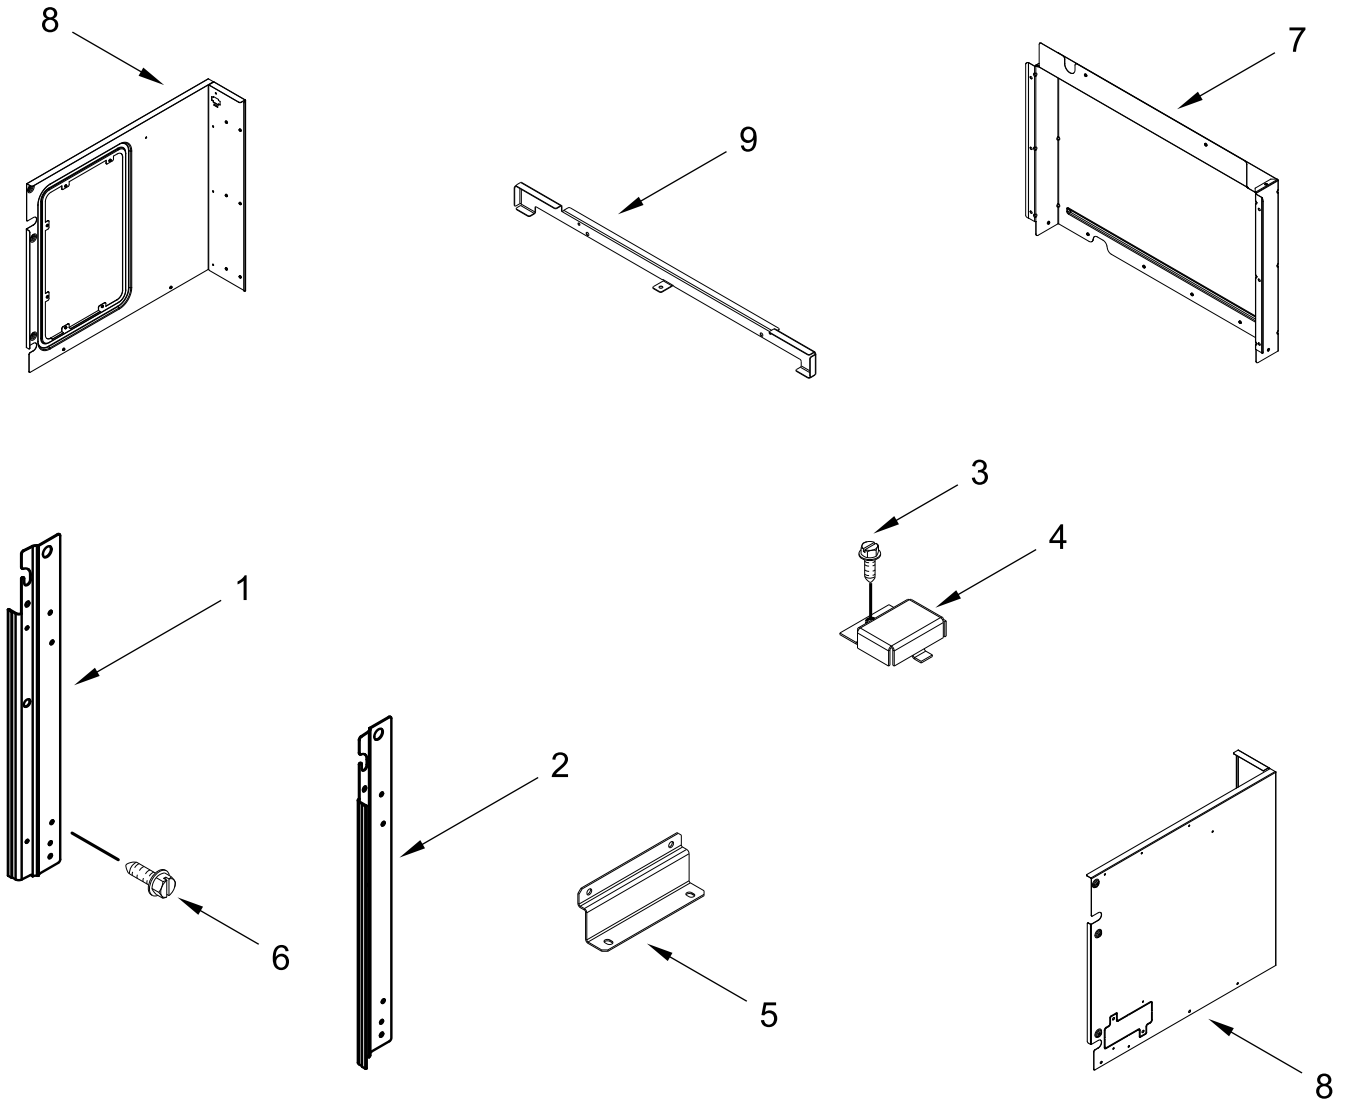

TOP VENTING PARTS

TOP VENTING PARTS

<u>Illus.</u> <u>No.</u>	<u>Part No.</u>	<u>Description</u>	<u>Illus.</u> <u>No.</u>	<u>Part No.</u>	<u>Description</u>	<u>Illus.</u> <u>No.</u>	<u>Part No.</u>	<u>Description</u>
1	W11627410	Siderail, Combo (Left)	4	8285593	Cover, Connector	8	W11171909	Side, Combo Chassis (Left)
2	W11627411	Siderail, Combo (Right)	5	W10283024	Side, Bracket		W11171919	Side, Combo Chassis (Right)
3	7101P426-60	Screw	6	7101P633-60	Screw (Black)	9	W10283022	Support, Crossbar
			7	W11171004	Cover, Combo Chassis Back Duct