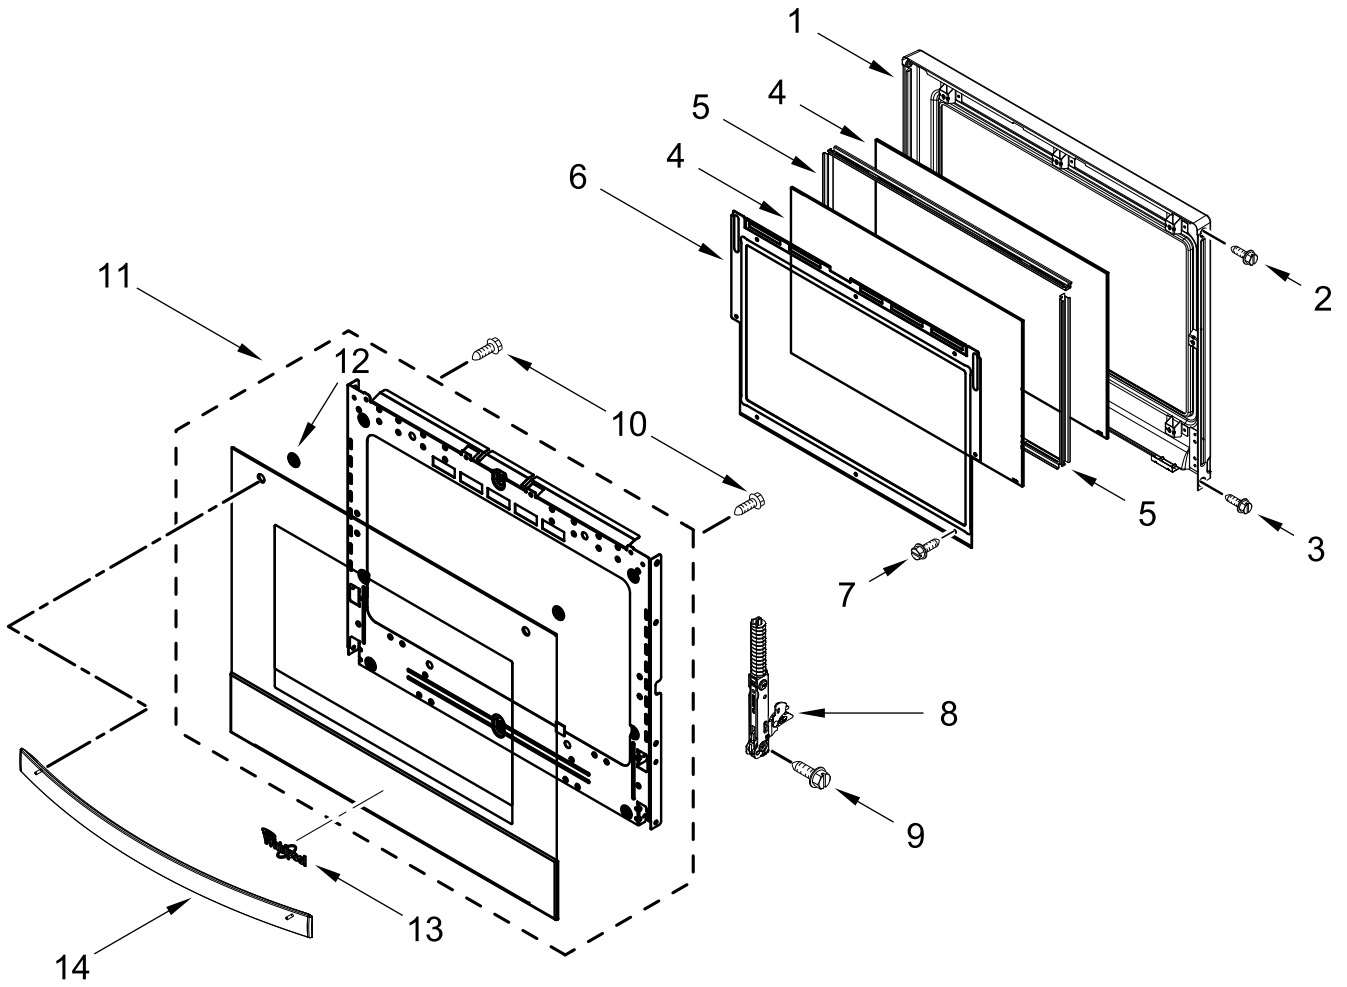

OVEN DOOR PARTS

OVEN DOOR PARTS

<u>Illus.</u> <u>No.</u>	<u>Part No.</u>	<u>Description</u>	<u>Illus.</u> <u>No.</u>	<u>Part No.</u>	<u>Description</u>	<u>Illus.</u> <u>No.</u>	<u>Part No.</u>	<u>Description</u>
1	W11302587	Liner Assembly	8	W11633416	Hinge, Door (Left)	13	W10884775	Badge
2	7101P375-60	Screw		W11633417	Hinge, Door (Right)	14		Handle Assembly
3	W11290045	Screw	9	3196183	Screw		W11532517	Stainless
4	W10618107	Glass, Inner	10	W11317731	Screw (Black)		W11548014	Black Stainless
5	W11302730	Spacer, Air Divider	11		Door Assembly			
6	W11174095	Retainer, Air Divider Glass		W11499218	Stainless			
7	7101P426-60	Screw		W11634524	Black Stainless			
			12	W10319024	Washer, Door