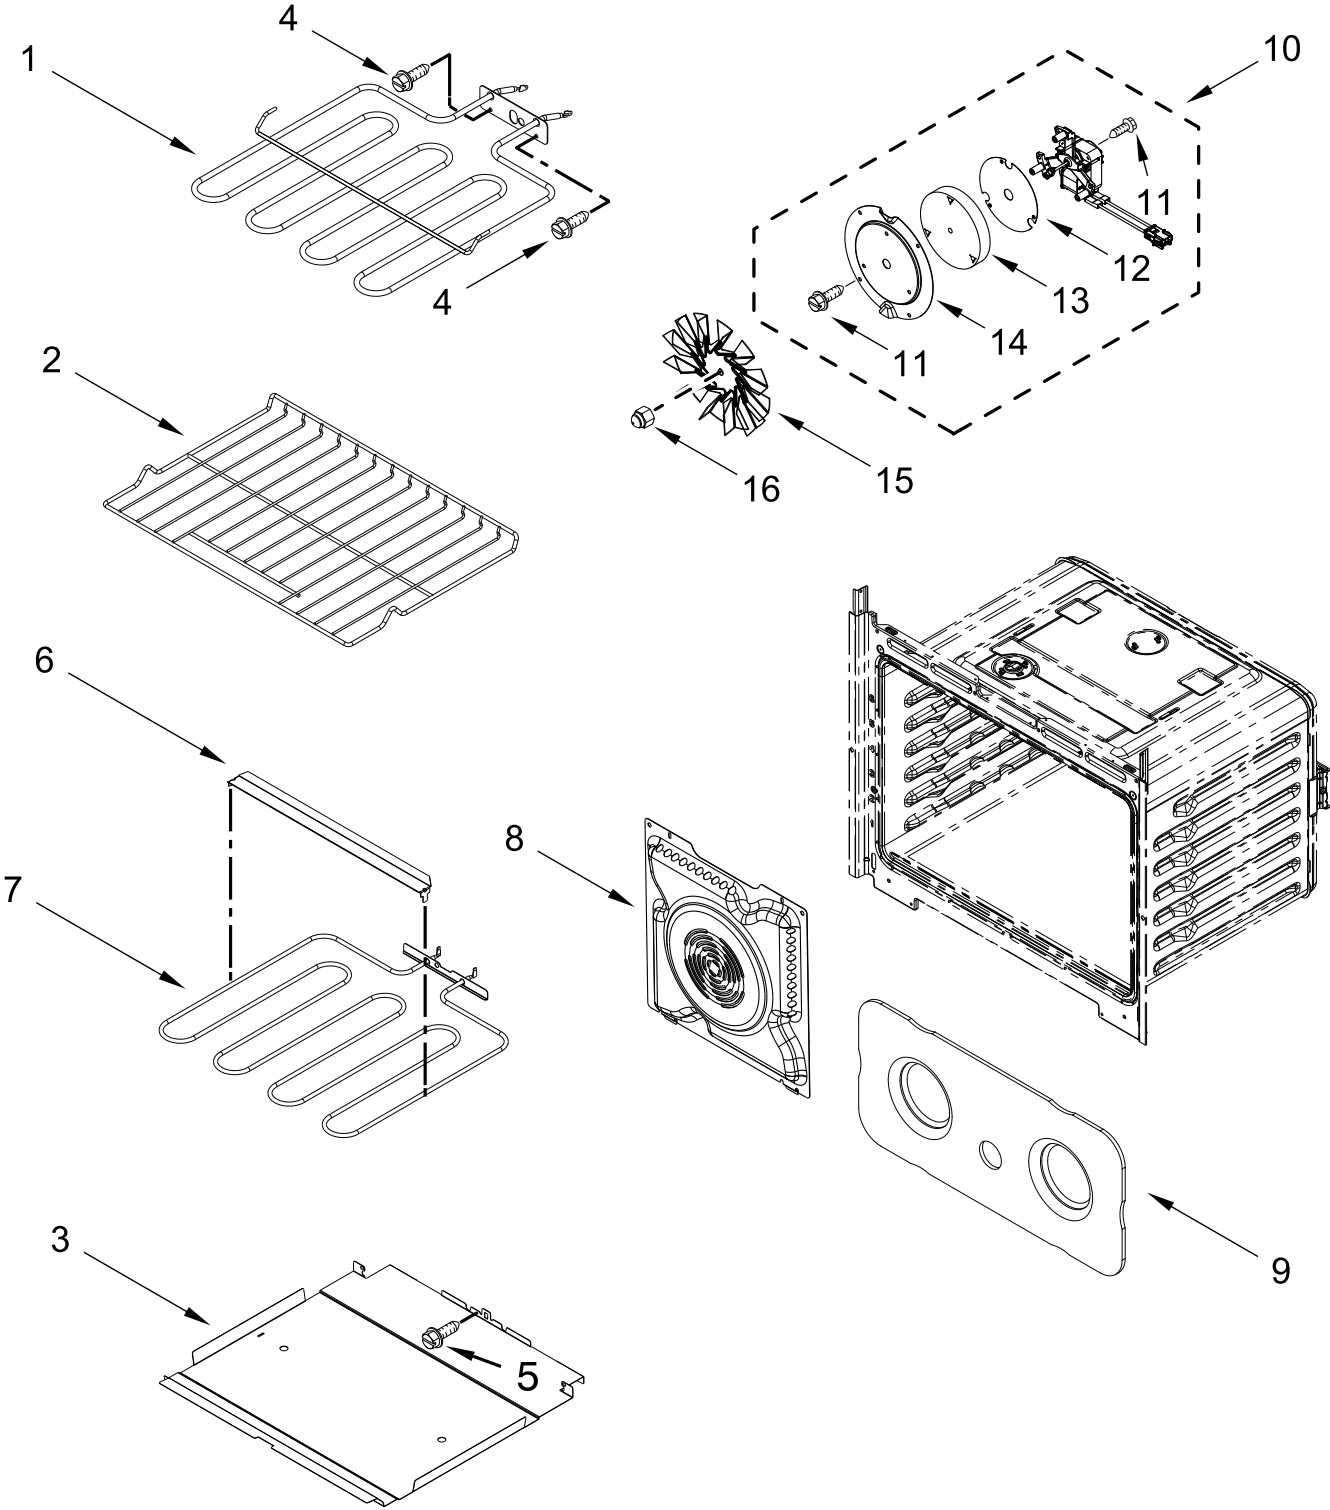

INTERNAL OVEN PARTS

INTERNAL OVEN PARTS

<u>Illus.</u> <u>No.</u>	<u>Part No.</u>	<u>Description</u>	<u>Illus.</u> <u>No.</u>	<u>Part No.</u>	<u>Description</u>	<u>Illus.</u> <u>No.</u>	<u>Part No.</u>	<u>Description</u>
1	W11238160	Element, Broil	8	W10359278	Baffle, Convection	14	W11398057	Cover, Convect Plate
2	W11122597	Rack, Oven	9	W11489860	Plate, Ring Element	15	W11425715	Blade, Fan
3	W10318198	Tray, Hidden Bake	10	W11398058	Convect Motor Assembly	16	W11433702	Nut, Acorn (LH)
4	7101P434-60	Screw	11	W10720084	Screw			
5	7101P426-60	Screw	12	W11251715	Plate, Convect Motor			
6	W10282957	Crossbar, Hidden Bake Tray	13	W11251716	Insulation, Convect Motor			
7	W11292248	Element, Bake