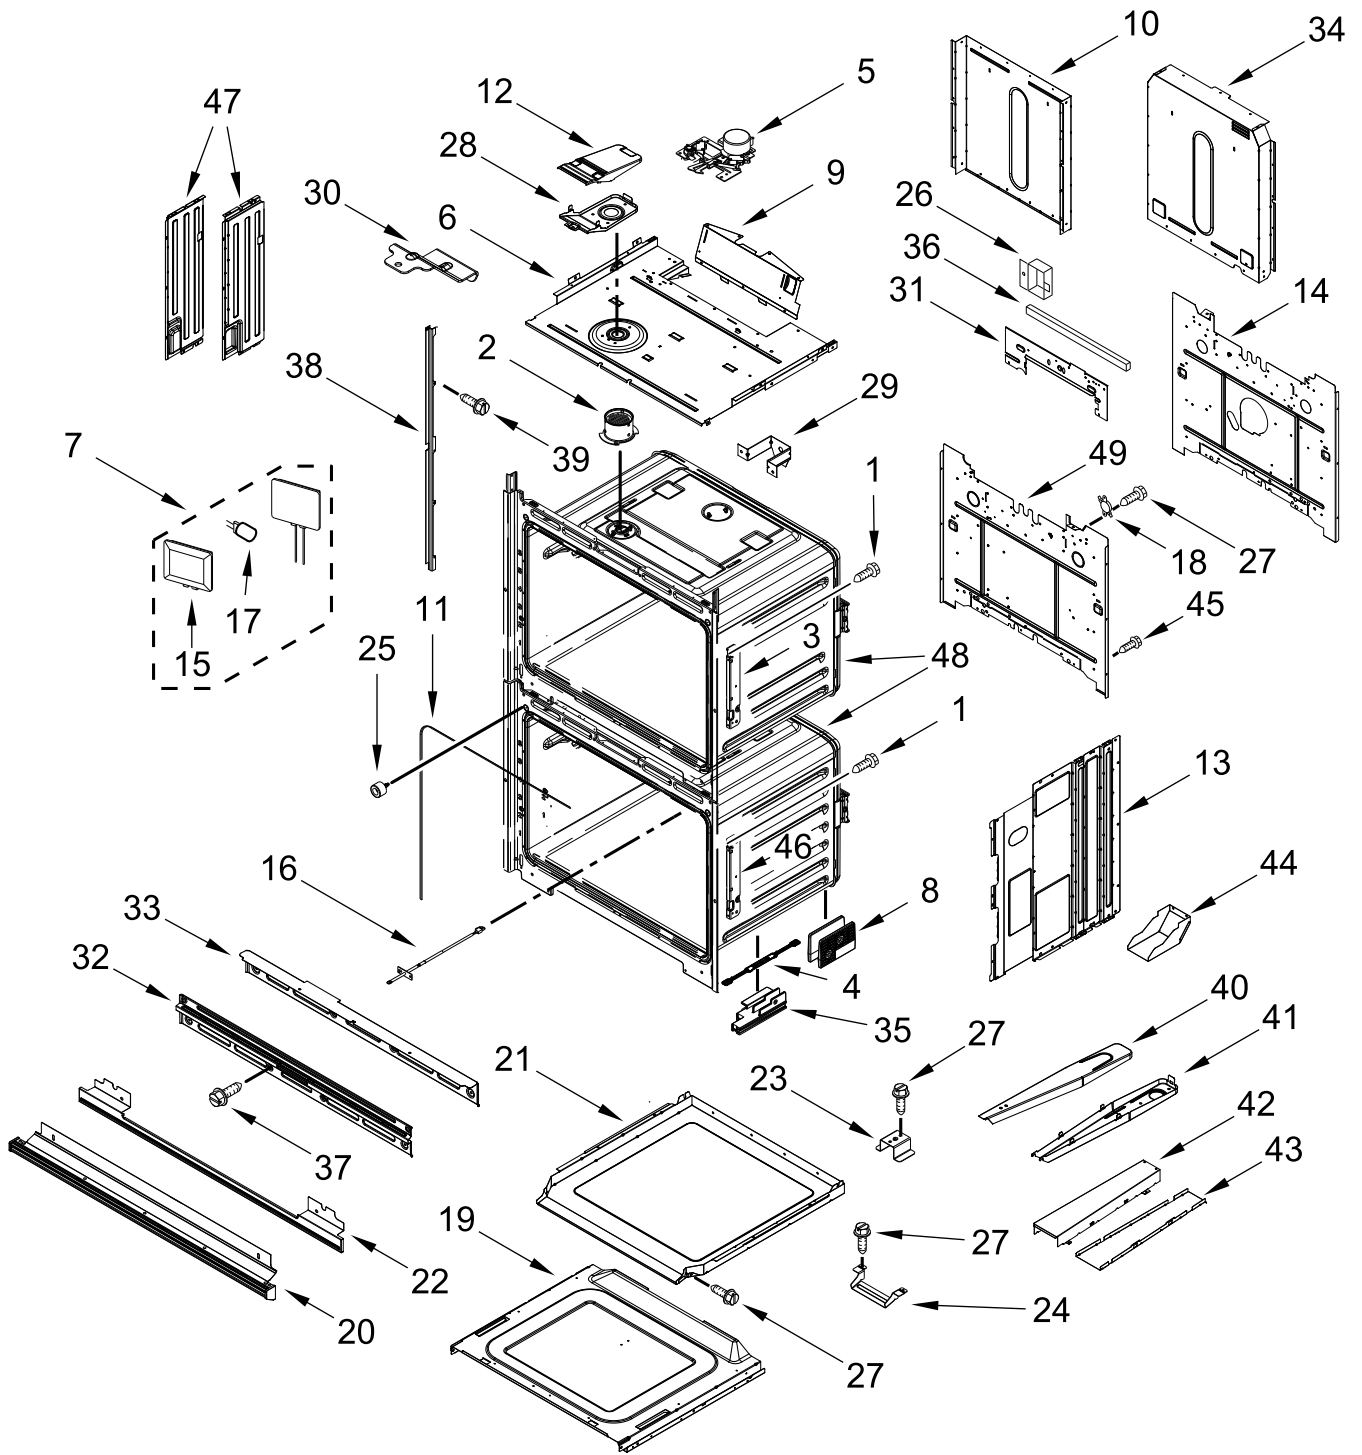

OVEN PARTS

OVEN PARTS

<u>Illus. No.</u>	<u>Part No.</u>	<u>Description</u>	<u>Illus. No.</u>	<u>Part No.</u>	<u>Description</u>	<u>Illus. No.</u>	<u>Part No.</u>	<u>Description</u>
1	W10254050	Screw	22		Trim, Bottom Vent	40	W11256421	Cover, Top Back Exhaust
2	W11085298	Tube, Vent		W11560859	Black	41	W11256420	Base, Top Back Exhaust
3	W11100732	Receiver, Hinge (Upper)	23	W11135135	Support, Air Channel	42	W11256431	Cover, Lower Back Exhaust
4	W11558603	Spacer, Base	24	W11390667	Spacer, Chassis Bottom Duct	43	W11256430	Base, Lower Back Exhaust
5	W11132456	Latch, Motorized	25	W11166315	Bumper and Screw	44	W11256432	Deflector, Lower Back Exhaust
6	W11168071	Top, Chassis	26	8285593	Cover, Connector	45	W10142292	Screw
7	W11205574	Assembly, Oven Light	27	7101P426-60	Screw	46	W11239070	Receiver, Hinge (Left)
8	W11245118	Foot, Base	28	W11256423	Base, Vent Exhaust		W11239072	Receiver, Hinge (Right)
9	W10904163	Deflector, Blower	29	W11344645	Hat Bracket, Vent			(Lower)
10	W11134657	Duct, Lower Chassis Back	30	W11342780	Bracket, Top Front	47	W11167419	Cover, Suction (Left)
11	W11608108	Gasket	31	W11186652	Bracket, U-Shape		W11186675	Cover, Suction (Right)
12	W11256424	Cover, Vent Exhaust	32	W11235482	Vent, Center 30"	48		Liner, Oven (Not Serviceable)
13	W11165274	Side, Chassis	33	W11334857	Vent, Top 30 IN	49	W11442209	Back, Chassis (Lower)
14	W11223327	Back, Chassis (Upper)	34	W11165250	Duct, Chassis Back (Upper)			FOLLOWING PARTS NOT ILLUSTRATED
15	W10472386	Lens, Light	35	W11245114	Foot, Chassis (Left)		W11188284	Insulation, Wrap
16	W11346074	Probe, Sensor		W11245116	Foot, Chassis (Right)		W11234758	Insulation, Cavity
17	W10472384	Bulb, Light	36	W11211345	Foam, U-Bracket			
18	4449751	Thermostat (TOD)	37	W11249635	Screw			
19	W11135103	Base, Chassis	38	W11235460	Cover, Side trim (Left)			
20		Assembly, Bottom Vent		W11235461	Cover, Side Trim (Right)			
	W11467754	Stainless						
21	W11244446	Duct, Bottom Chassis	39	W11404000	Screw