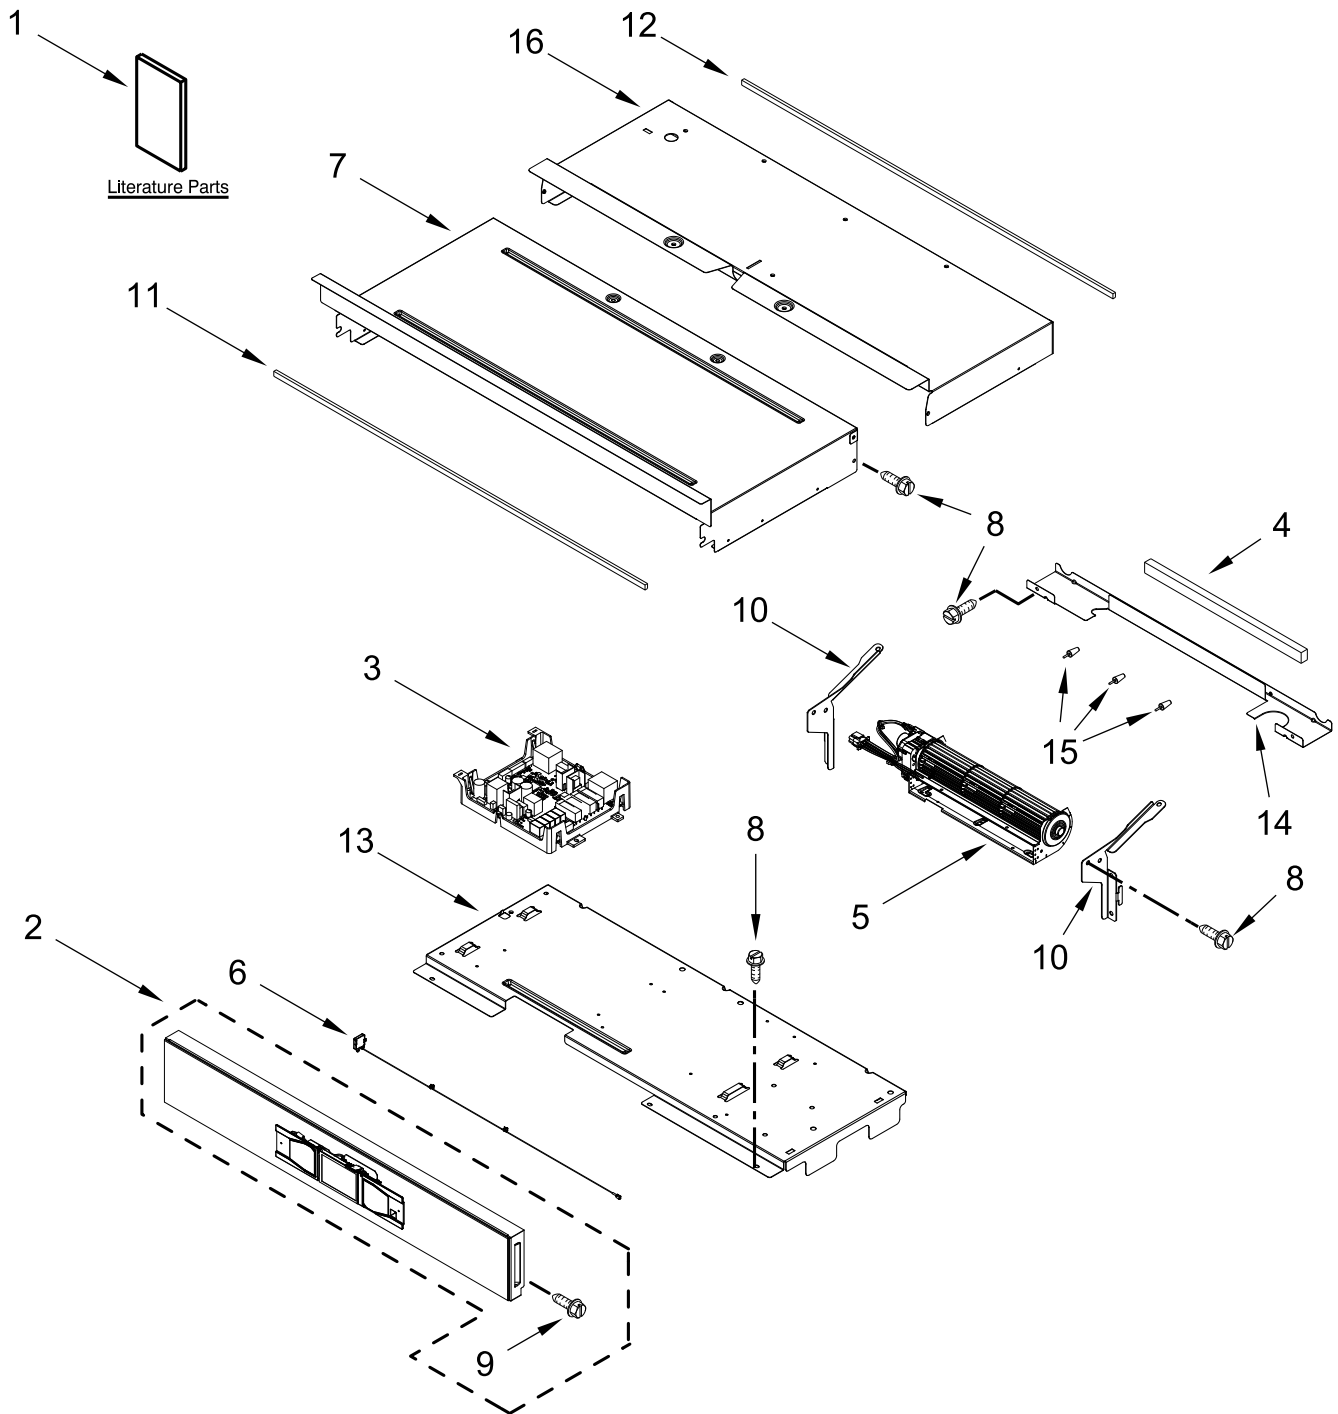

# CONTROL PANEL PARTS

# CONTROL PANEL PARTS

<u>Illus. No.</u>	<u>Part No.</u>	<u>Description</u>	<u>Illus. No.</u>	<u>Part No.</u>	<u>Description</u>	<u>Illus. No.</u>	<u>Part No.</u>	<u>Description</u>
1		Literature Parts	7	W11244445	Cover, 30 IN Chassis Top Front	16	W11223325	Cover, 30 IN Chassis Top Back
	W11656312	Owner's Manual						
	W11553919	Quick Start Guide	8	7101P426-60	Screw			FOLLOWING PARTS NOT ILLUSTRATED
	W11601391	Tech Sheet	9	W11339492	Screw (Black)			
2		Assembly, Control Panel (Includes Overlay)	10	W10655463	Bracket, Blower (Left)	W11464640		Harness, Main
	W11467969	Black		W10655462	Bracket, Blower (Right)	W11245677		Harness, Signal
3	W11585754	Control, Copernicus	11	W11162063	Gasket, Rubber	W11264646		Harness, Door Latch
	W11585756	Control, Copernicus (Without Power Supply)	12	W10728475	Gasket, Rubber	W10562910		Harness, EOL
4	4451758	Block, Foam	13	W11179509	Tray, Electronic	W11132988		Strap, Lead Ground
5	W11397930	Blower	14	W11166802	Divider, Chassis Back	4448664		Clamp, Conduit
6	W11409842	Antenna	15	W10351295	Bumper	W10655464		Bracket, Harness
						313438		Clip, Harness
						4450800		Screw, Grounding
						W10487999		Clip, Harness
						W11394923		Bag, Hardware