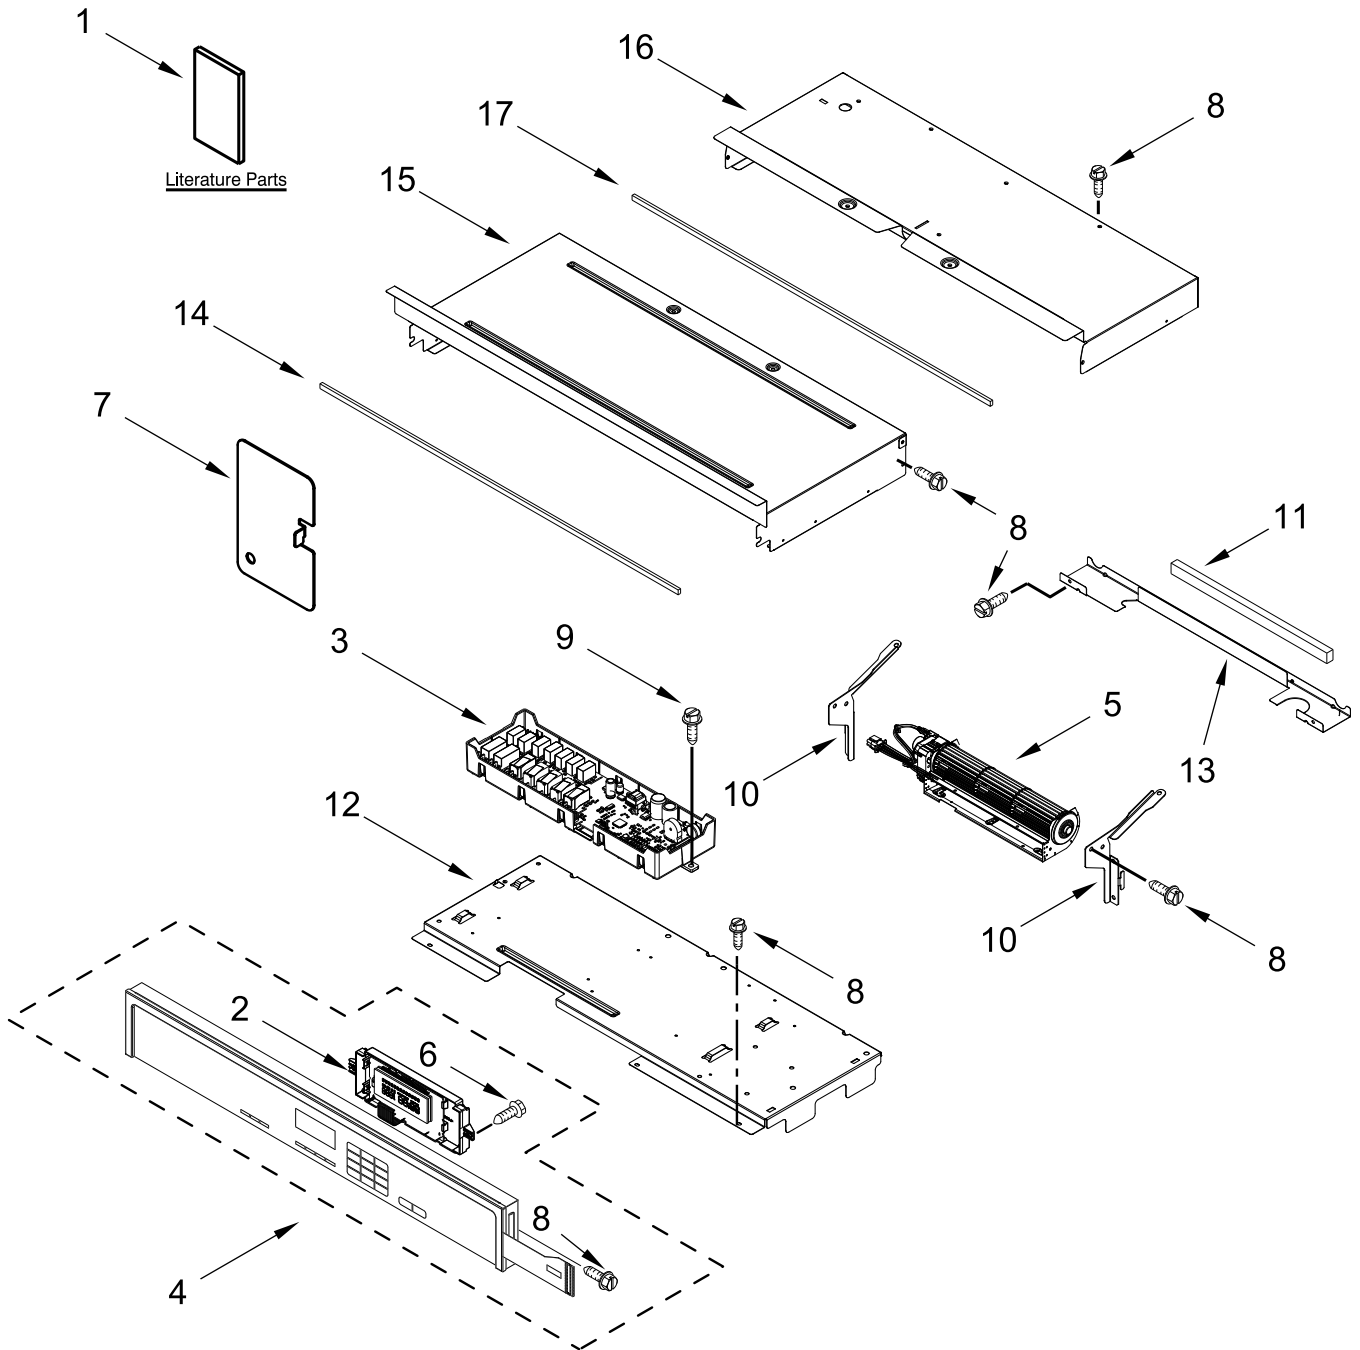

ELECTRIC WALL OVEN

MODELS:

WOES3027LS00 (Stainless)

CONTROL PANEL PARTS

CONTROL PANEL PARTS

<u>Illus. No.</u>	<u>Part No.</u>	<u>Description</u>	<u>Illus. No.</u>	<u>Part No.</u>	<u>Description</u>	<u>Illus. No.</u>	<u>Part No.</u>	<u>Description</u>
1		Literature Parts	8	7101P426-60	Screw	17	W10728475	Gasket, Rubber
	W11555306	Owner's Manual	9	7101P434-60	Screw			FOLLOWING PARTS NOT ILLUSTRATED
	W11553919	Quick Start Guide	10	W10655463	Bracket, Blower (Left)			
	W11600302	Tech Sheet		W10655462	Bracket, Blower (Right)		W11499329	Harness, Main
2	W10752315	Interface (Maxwell), User Board	11	4451758	Block, Foam		W11264646	Harness, Door Latch
3	W11556520	Control, Maxwell	12	W11179509	Tray, Electronic		W10409840	Harness, EOL (MRC)
4		Assembly, Control Panel (Includes Overlay)	13	W11166802	Divider, Chassis Back		W11233570	Harness, Console
	W11467580	Black	14	W11162062	Gasket, Rubber (652 MM)		W10655464	Bracket, Harness
5	W11397930	Blower	15	W11244469	Cover, Top Front 27 IN Chassis		W10487999	Clip, Harness
6	7101P403-60	Screw					4448664	Clamp, Conduit
7	W11533682	Cover, WIFI	16	W11244459	Cover, Top Back 27 IN Chassis		4450800	Screw, Grounding
							W11547720	Bag, Hardware