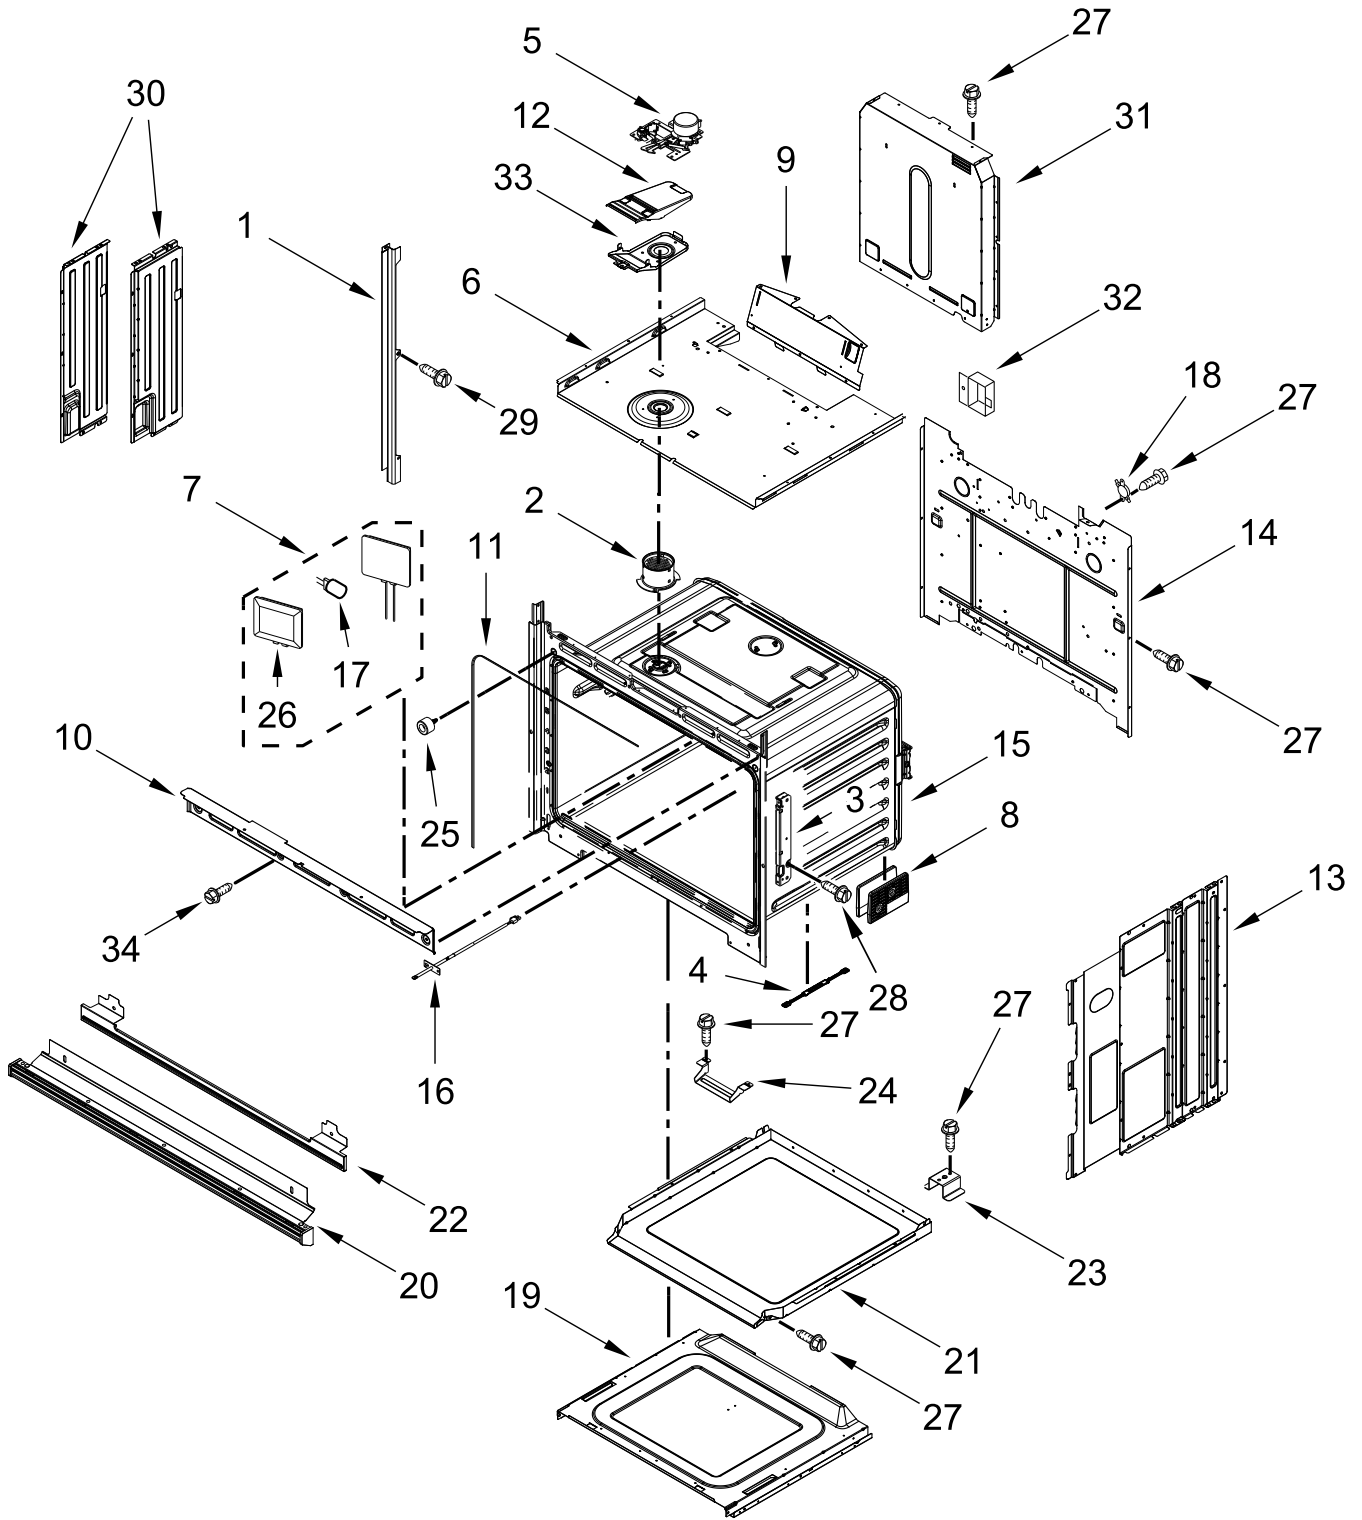

OVEN PARTS

OVEN PARTS

<u>Illus. No.</u>	<u>Part No.</u>	<u>Description</u>	<u>Illus. No.</u>	<u>Part No.</u>	<u>Description</u>	<u>Illus. No.</u>	<u>Part No.</u>	<u>Description</u>
1		Cover, Side Trim	14	W11442210	Back, Chassis	25	W11166315	Bumper and Screw
	W11235463	Black (Left)	15		Liner, Oven (Not Serviceable)	26	W10472386	Lens, Light
	W11235462	Black (Right)	16	W11346074	Probe, Sensor	27	7101P426-60	Screw
2	W11085298	Tube, Vent	17	W10472384	Bulb, Light	28	W10254050	Screw
3	W11100732	Receiver, Hinge	18	4449751	Thermostat (TOD)	29	W11404000	Screw
4	W11558603	Spacer, Base	19	W11244454	Base, Chassis	30	W11167419	Cover, Suction (Left)
5	W11132456	Latch, Motorized	20		Assembly, Bottom Vent		W11186675	Cover, Suction (Right)
6	W11244456	Top, Chassis		W11467824	Stainless	31	W11165250	Duct, Chassis Back
7	W11205574	Assembly, Oven Light	21	W11244446	Duct, Bottom Chassis	32	8285593	Cover, Connector
8	W11245118	Foot, Base	22		Trim, Bottom Vent	33	W11256423	Base, Vent Exhaust
9	W10904163	Deflector, Blower		W11560860	Black	34	W11249635	Screw
10	W11334858	Vent, Top 27 in		W11135135	Support, Air Channel			FOLLOWING PARTS NOT ILLUSTRATED
11	W11608109	Gasket, Cavity	23	W11390667	Spacer, Chassis		W11244474	Insulation, Wrap
12	W11256424	Cover, Vent Exhaust	24		Bottom Duct		W11244475	Insulation, Back
13	W11165274	Side, Chassis