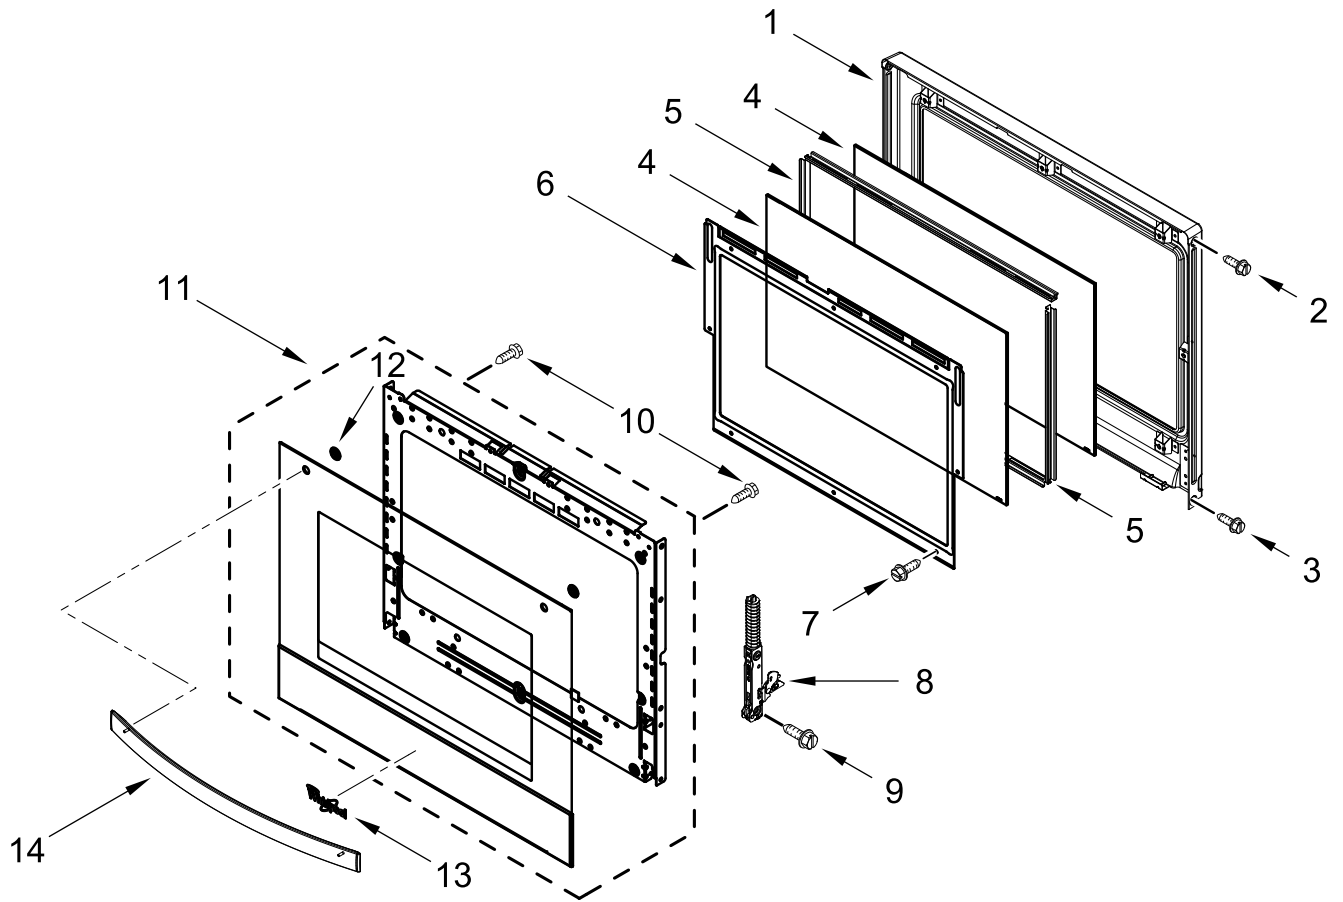

OVEN DOOR PARTS

OVEN DOOR PARTS

<u>Illus.</u> <u>No.</u>	<u>Part No.</u>	<u>Description</u>	<u>Illus.</u> <u>No.</u>	<u>Part No.</u>	<u>Description</u>	<u>Illus.</u> <u>No.</u>	<u>Part No.</u>	<u>Description</u>
1	W11302593	Liner Assembly	7	7101P426-60	Screw	11		Assembly, Door Glass
2	7101P375-60	Screw	8	W11470044	Hinge, Door (Left)		W11499373	Stainless
3	W11290045	Screw		W11470045	Hinge, Door (Right)	12	W10319024	Washer, Door
4	W10618123	Glass, Inner				13	W10884775	Badge
5	W11302731	Spacer, Air Divider	9	3196183	Screw	14		Handle, Door
6	W11204277	Retainer, Air Divider Glass	10	W11317731	Screw (Black)		W11532601	Stainless