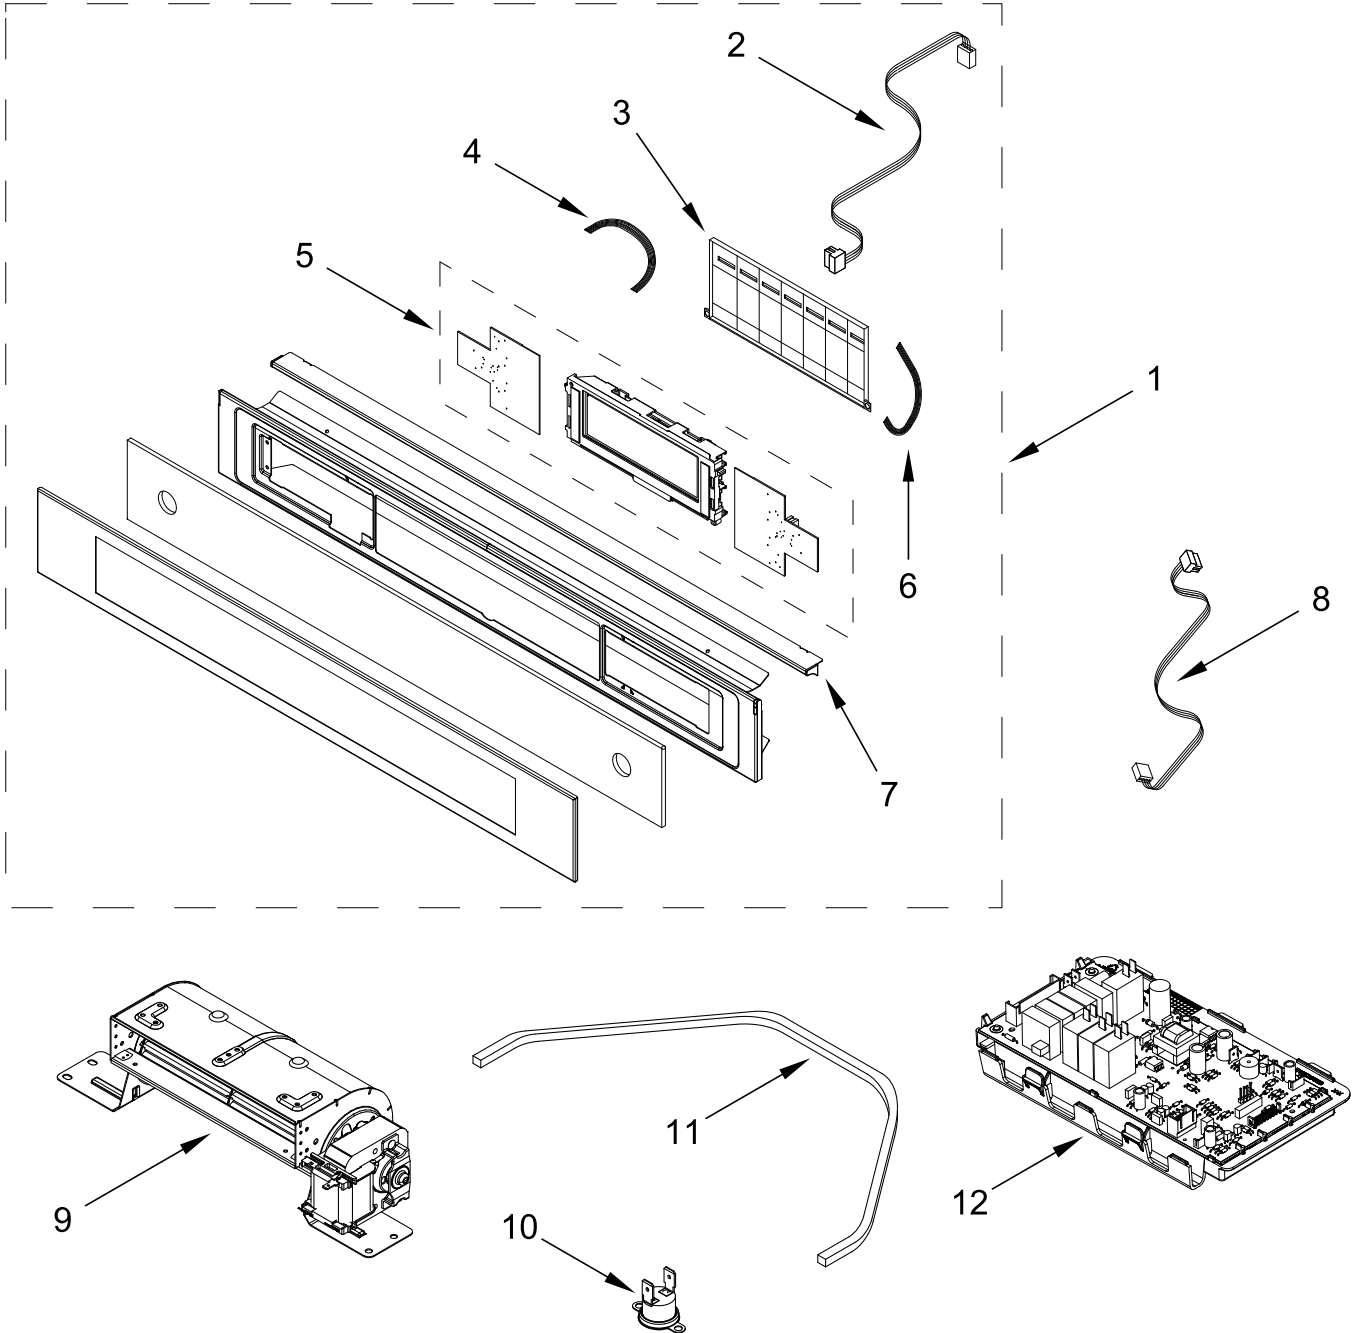

CONTROL PANEL PARTS

CONTROL PANEL PARTS

<u>Illus.</u> <u>No.</u>	<u>Part No.</u>	<u>Description</u>	<u>Illus.</u> <u>No.</u>	<u>Part No.</u>	<u>Description</u>	<u>Illus.</u> <u>No.</u>	<u>Part No.</u>	<u>Description</u>
1		Assembly, Control Panel	6	W11348033	Wiring, Side Control	11	W10519009	Gasket, Blower Motor
	W11594203	White	7		Trim, Vent	12	W11594206	Board, Power
	W11594176	Black		W10914742	White			
2	W11348035	Harness, Touch Display		W11594195	Black			
3	W11348132	Cover, Control	8	W11348046	Harness, Display to Power Unit			
4	W11348036	Wiring, Right Control	9	W11347859	Blower, Cooling Fan			
5	W11594177	PCBA, User Interface	10	W10490220	Thermostat, 165 Celcius (with Bracket)