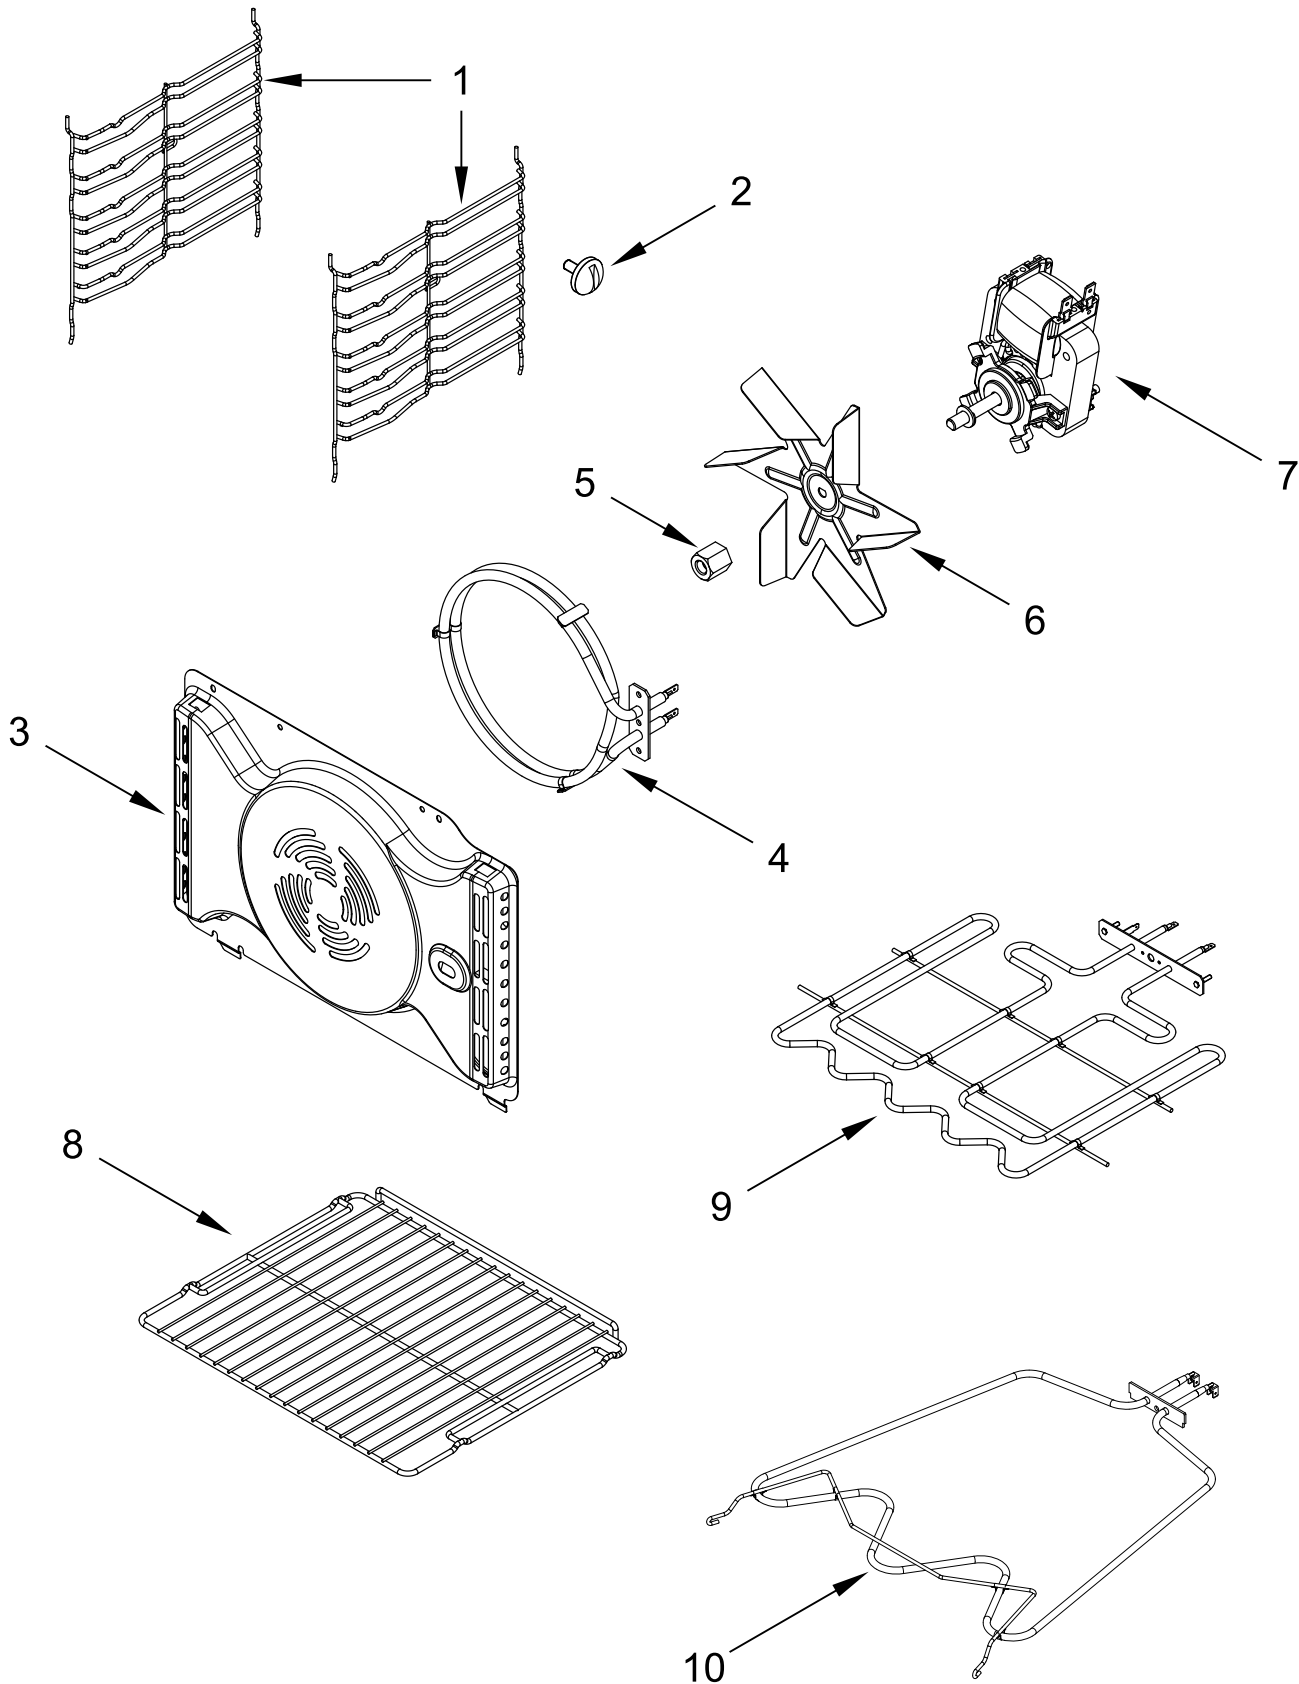

INTERNAL OVEN PARTS

INTERNAL OVEN PARTS

<u>Illus.</u> <u>No.</u>	<u>Part No.</u>	<u>Description</u>	<u>Illus.</u> <u>No.</u>	<u>Part No.</u>	<u>Description</u>	<u>Illus.</u> <u>No.</u>	<u>Part No.</u>	<u>Description</u>
1	W10762741	Grid, Oven Rack	5	W10901439	Nut, Fan	9	W11347861	Element, Upper Grill
2	W10519022	Screw, Grid	6	W10901438	Blade, Fan	10	W11348032	Element, Lower
3	W11594175	Baffle, Convection Fan	7	W11347858	Motor, Convection Fan			
4	W11347860	Element, Convection	8	W10635612	Rack, Oven