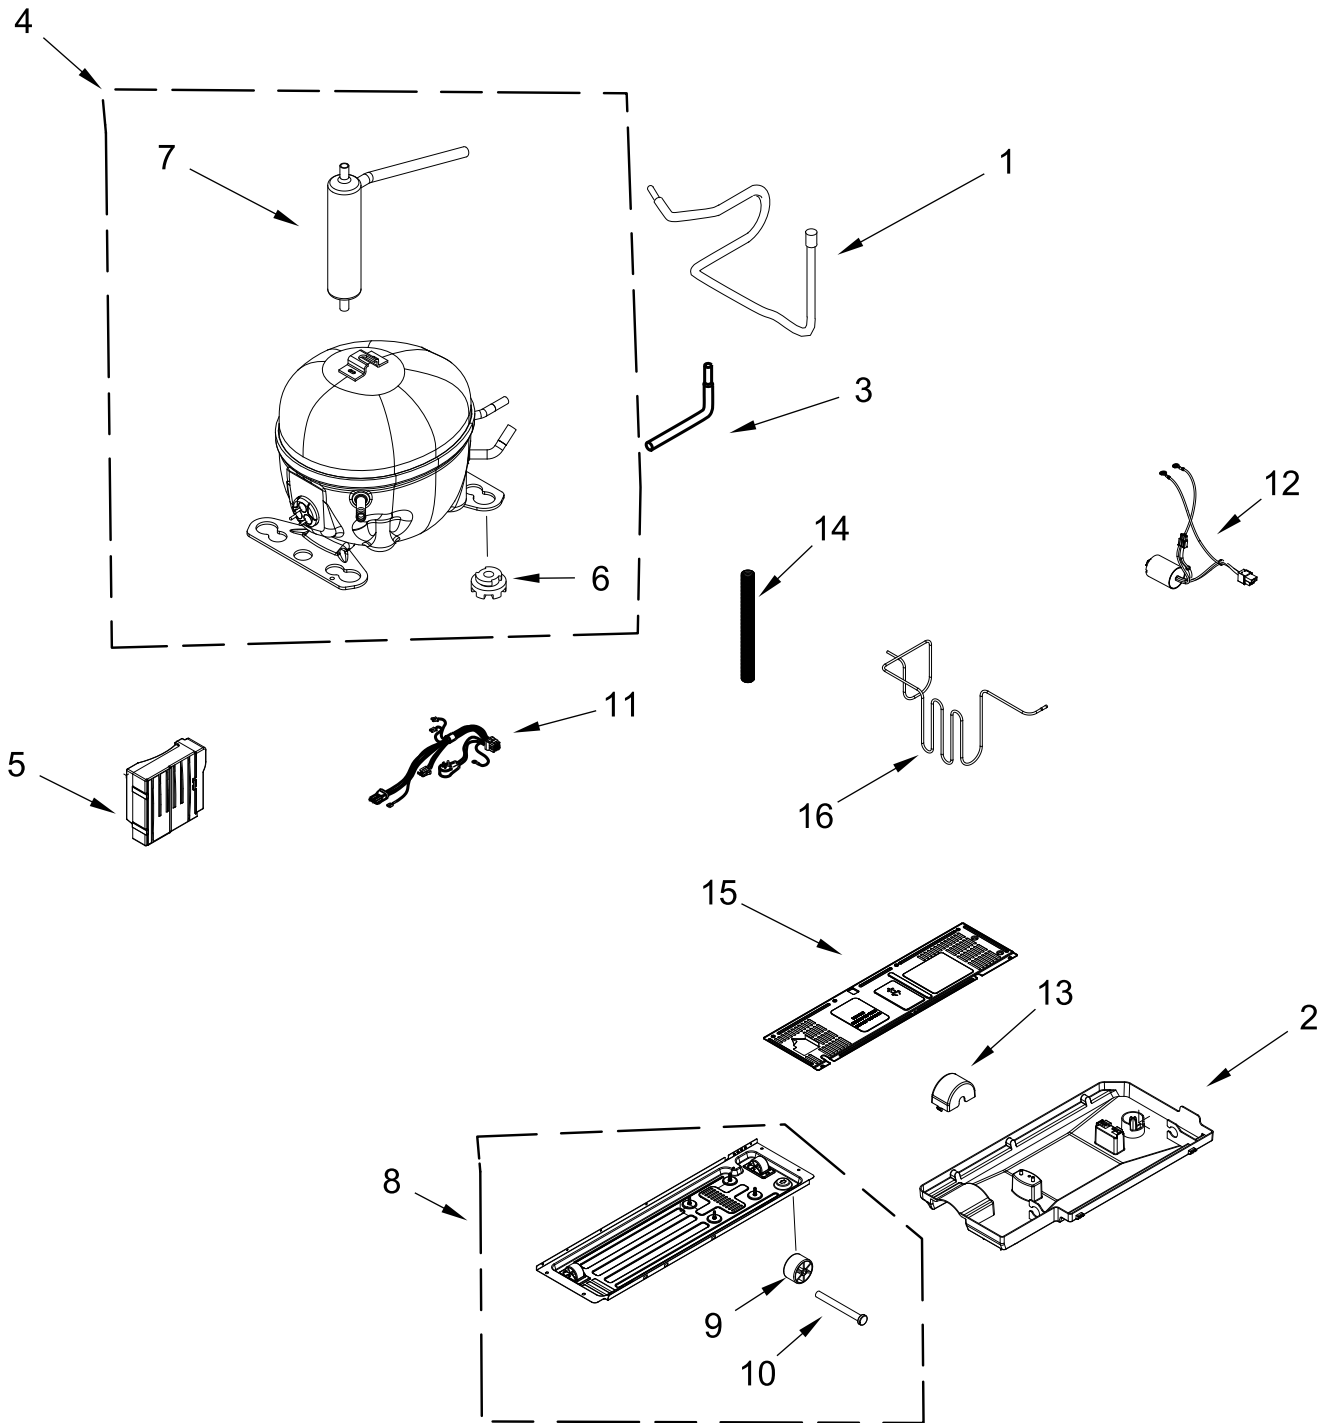

REFRIGERATOR & FREEZER SHELF PARTS

<u>Illus.</u> <u>No.</u>	<u>Part No.</u>	<u>Description</u>	<u>Illus.</u> <u>No.</u>	<u>Part No.</u>	<u>Description</u>	<u>Illus.</u> <u>No.</u>	<u>Part No.</u>	<u>Description</u>
1	W11126642	Assembly, Crisper Pan	4	W11124486	Support, Center Crisper	8	W11394971	Assembly, Pizza Rack
2	W11370296	Assembly, Glass Shelf	5	W11102601	Assembly, Roller Pan	9	W11024037	Drawer, Bottom
3		Crisper Pan Support	6	W11370298	Assembly, Tray			
	W11124470	Left Hand	7	W11047171	Assembly, Track Roller			
	W11124473	Right Hand						

UNIT PARTS