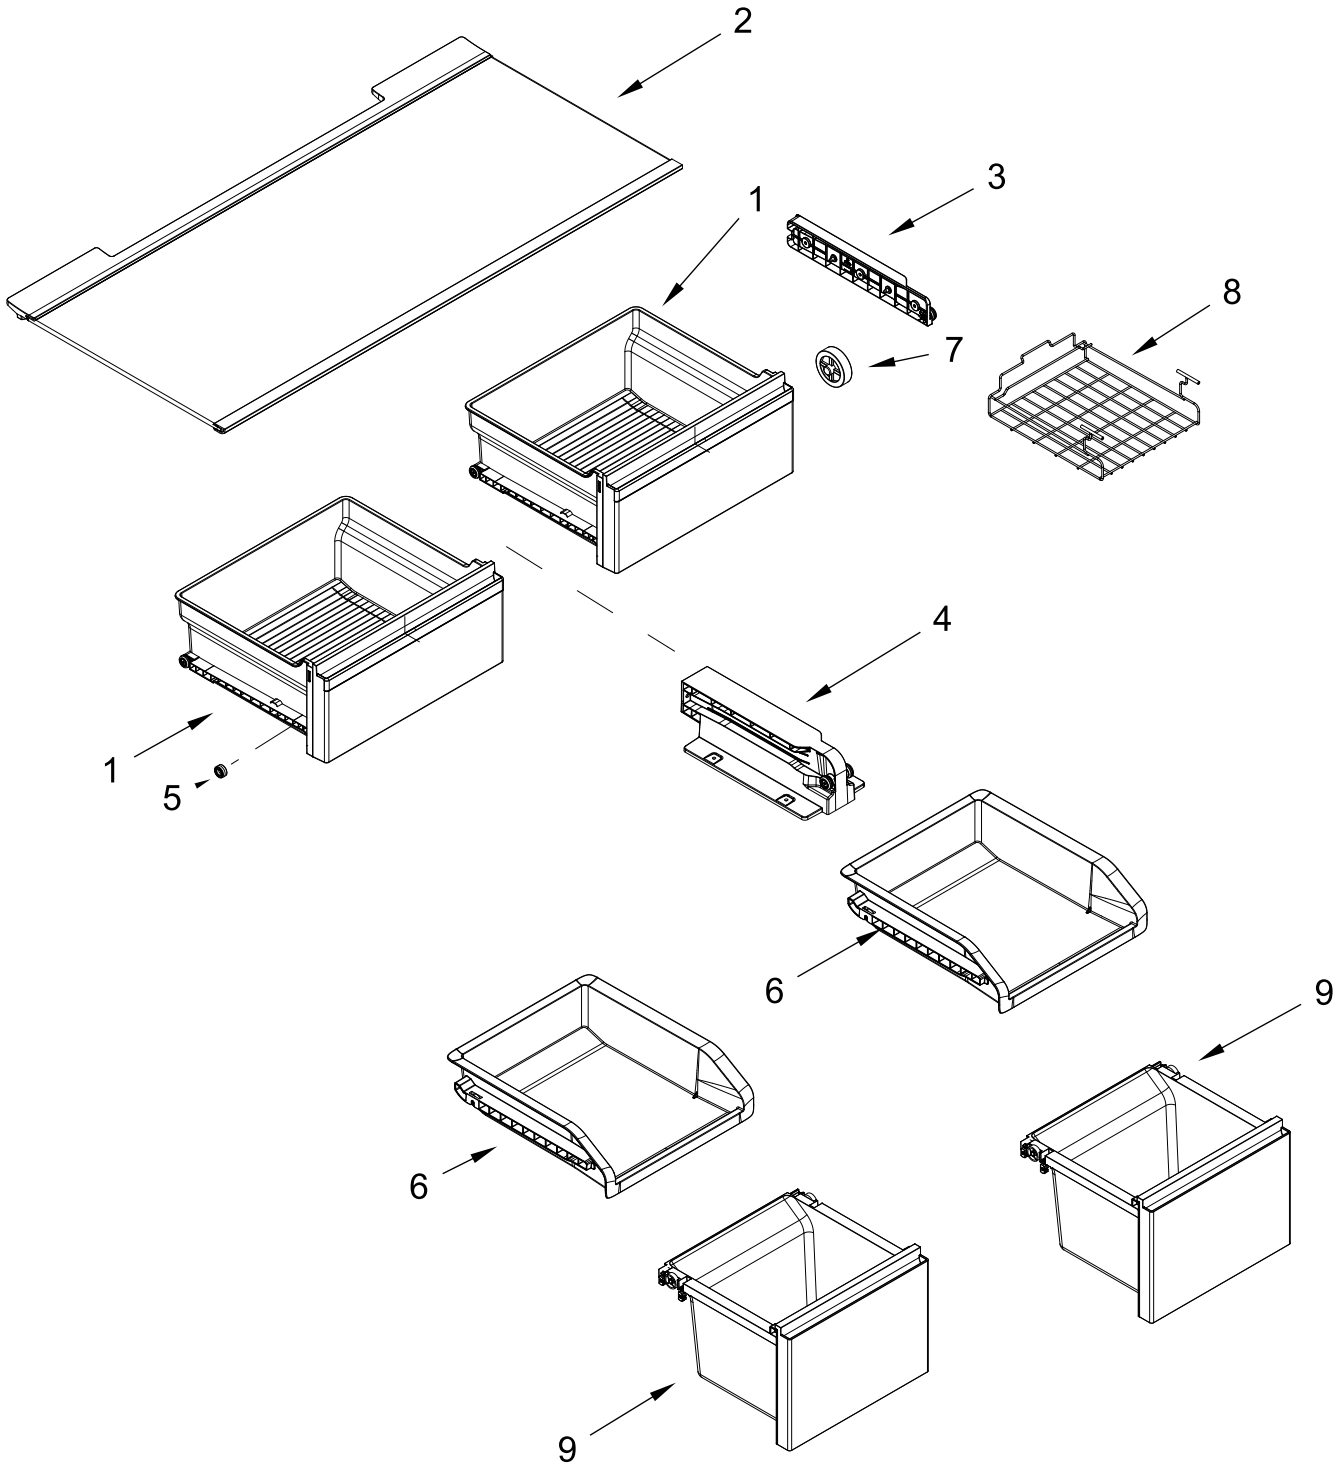

REFRIGERATOR & FREEZER SHELF PARTS

REFRIGERATOR & FREEZER SHELF PARTS

<u>Illus.</u> <u>No.</u>	<u>Part No.</u>	<u>Description</u>	<u>Illus.</u> <u>No.</u>	<u>Part No.</u>	<u>Description</u>	<u>Illus.</u> <u>No.</u>	<u>Part No.</u>	<u>Description</u>
1	W11126642	Assembly, Crisper Pan	4	W11124486	Support, Center Crisper	8	W11394971	Assembly, Pizza Rack
2	W11370296	Assembly, Glass Shelf	5	W11102601	Assembly, Roller Pan	9	W11024037	Drawer, Bottom
3		Crisper Pan Support	6	W11370298	Assembly, Tray			
	W11124470	Left Hand	7	W11047171	Assembly, Track Roller			
	W11124473	Right Hand