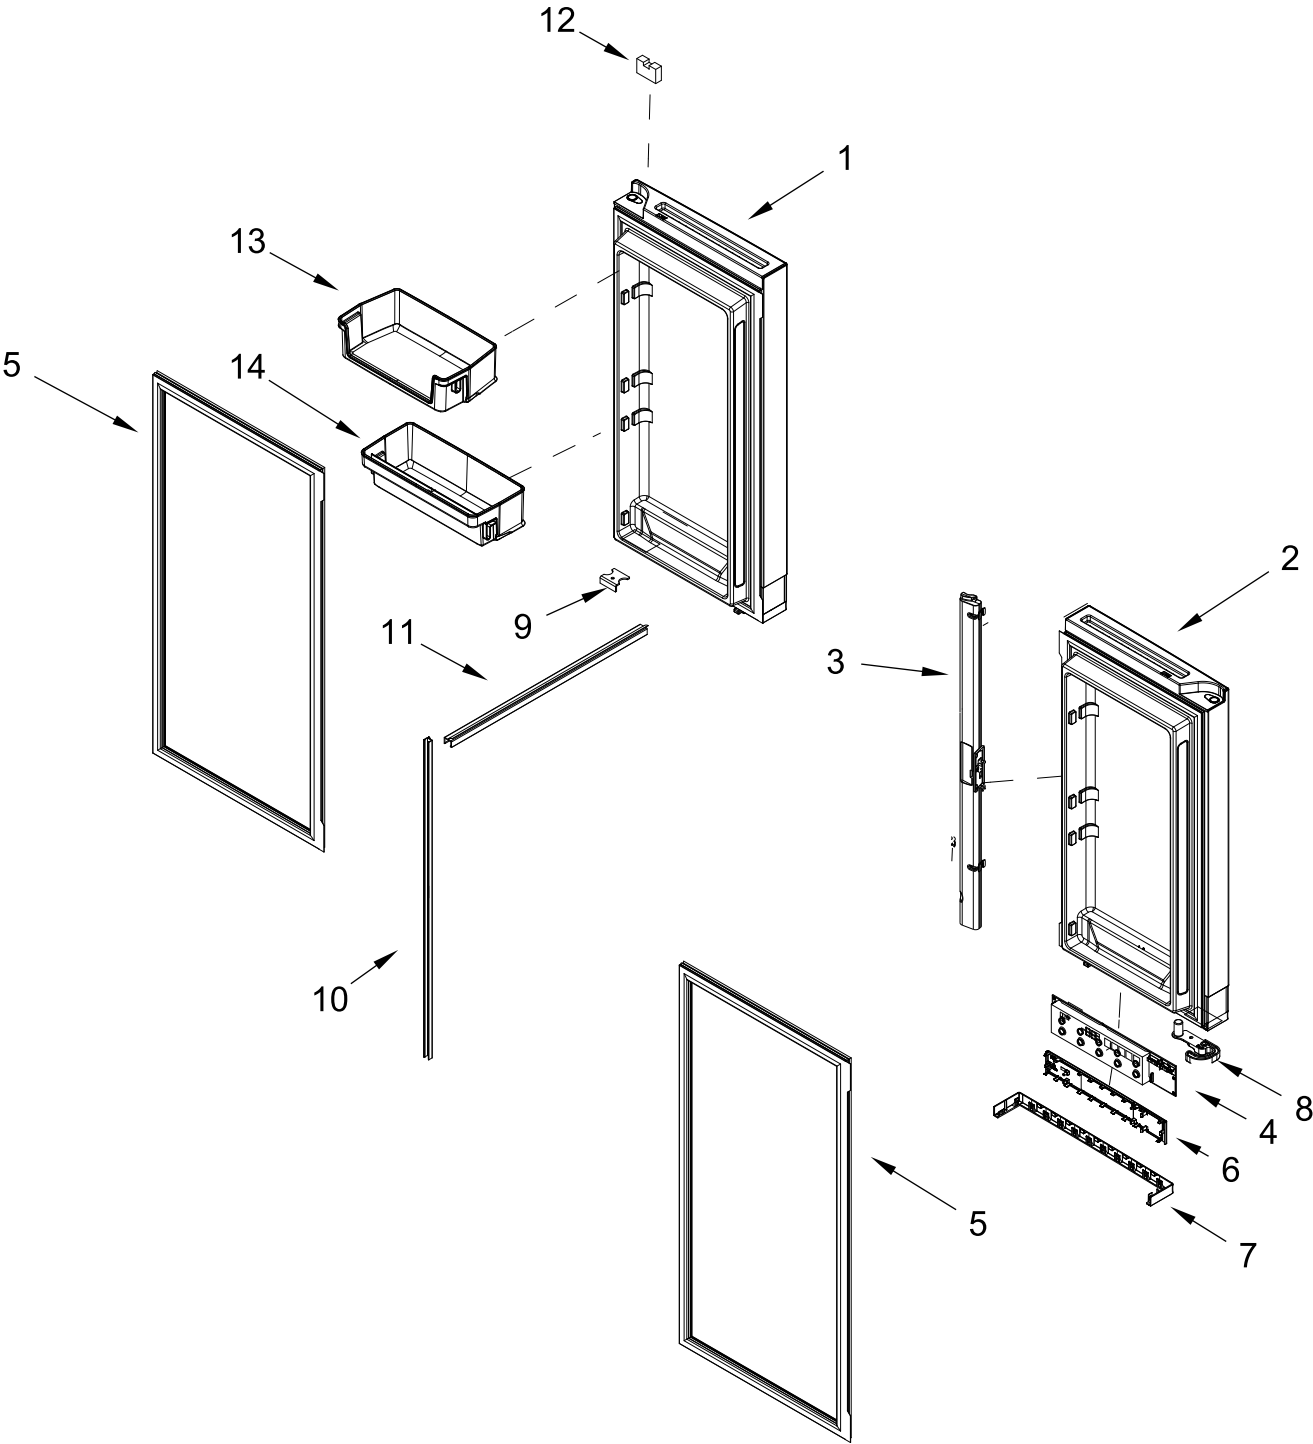

REFRIGERATOR DOOR PARTS

REFRIGERATOR DOOR PARTS

<u>Illus.</u> <u>No.</u>	<u>Part No.</u>	<u>Description</u>	<u>Illus.</u> <u>No.</u>	<u>Part No.</u>	<u>Description</u>	<u>Illus.</u> <u>No.</u>	<u>Part No.</u>	<u>Description</u>
1		Refrigerator Door	6	W11394709	Assembly, Fascia	12	W11024885	Magnet, Switch
	W11253286	Right Hand	7	W11095783	Endcap Trim, Door	13	W11370316	Bin, Gallon
2		Refrigerator Door	8		Door Self Lock	14	W11165334	Bin, Stadium
	W11253284	Left Hand		W11110855	Left Hand			
3	W11205537	Mullion, Door		W11110854	Right Hand			
4	W11430637	Control, Hera	9	W11110857	Stopper, Door			
5	W11376604	Gasket, Refrigerator Door	10	W11306508	Seal, Vertical			
			11	W11306510	Seal, Horizontal