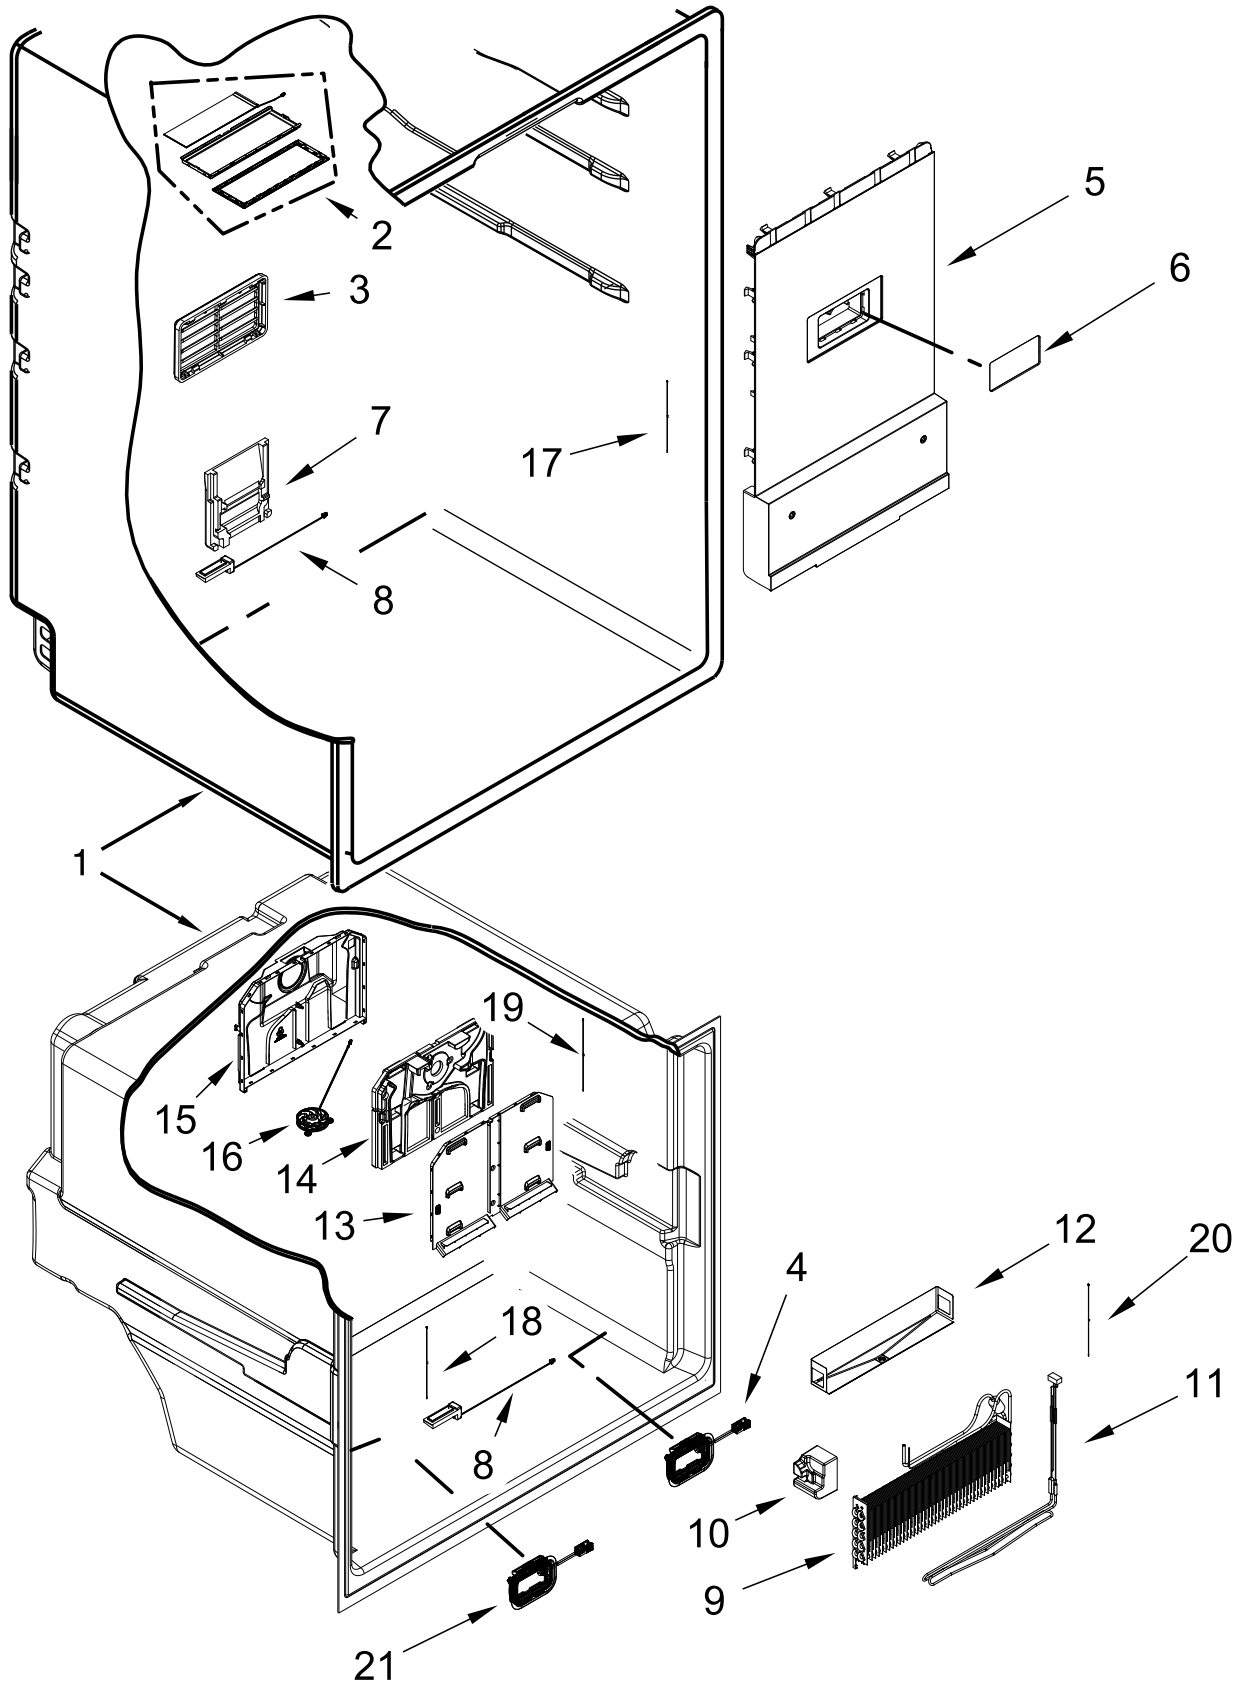

REFRIGERATOR

MODELS:

WRQA59CNKZ (Stainless)

CABINET PARTS

CABINET PARTS

<u>Illus. No.</u>	<u>Part No.</u>	<u>Description</u>	<u>Illus. No.</u>	<u>Part No.</u>	<u>Description</u>	<u>Illus. No.</u>	<u>Part No.</u>	<u>Description</u>
1		Literature Parts	3		Bottom Hinge Assembly	9	W11306512	Pivot Block, Mullion
	W11446054	Tech Sheet (Located in Machine Compartment)		W11024900	Left Hand	10	W11083859	Cover, Screw
	W11209377	Use & Care Guide		W11022521	Right Hand	11	W11029002	Lid, Main PCB
	W11438985	Energy Guide	4		Roller (Not Serviced)	12	W11442897	Assembly, Main Control Board
2		Middle Hinge Assembly	5	W11029028	Cover, Top Hinge	13		Top Hinge
	W11022529	Left Hand	6	W11115055	Switch, Reed		W11024899	Left Hand
	W11022519	Right Hand	7	W11040893	Sensor, Humidity / Temperature		W11028889	Right Hand
			8	W10916542	Harness, Top Hinge	14	W11039081	Cover, Machine Compartment

LINER PARTS

LINER PARTS

<u>Illus. No.</u>	<u>Part No.</u>	<u>Description</u>	<u>Illus. No.</u>	<u>Part No.</u>	<u>Description</u>	<u>Illus. No.</u>	<u>Part No.</u>	<u>Description</u>
1		Cabinet Assembly (Not Serviceable)	9	W11097849	Evaporator, Freezer (Also Order the Following Lokring™ Parts)	13	W11028948	Evaporator Cover, Front
2	W11048980	Assembly, Lamp				14	W11032663	EPS, Evaporator Cover
3	W11039286	Grille, Air Return Duct				15	W11028946	Cover, Rear Evaporator
4	W11438525	LED, Single Point		W11481106	3/1.8-NR-MS-00 (Suction Line to Evaporator)	16	W11101594	Assembly, Fan Motor
5	W11369510	Cover, Air Tower				17	W11135456	Thermistor, Temperature
6	W11176100	Cover, Fresh Lighting		W10896689	5/4-NR-MS-00 (Capillary Tube to Evaporator)	18	W11135458	Thermistor, Freezer
7	W11369813	Cover, Damper				19	W11135455	Thermistor, Defrost
8	W11050016	Air Damper	10		EPS Block	20	W11135457	Thermistor, CC
				W11396540	Left Hand			
				W11028106	Right Hand			
			11	W11318188	Heater, Defrost			
			12	W11028971	Assembly, Heat Shield			