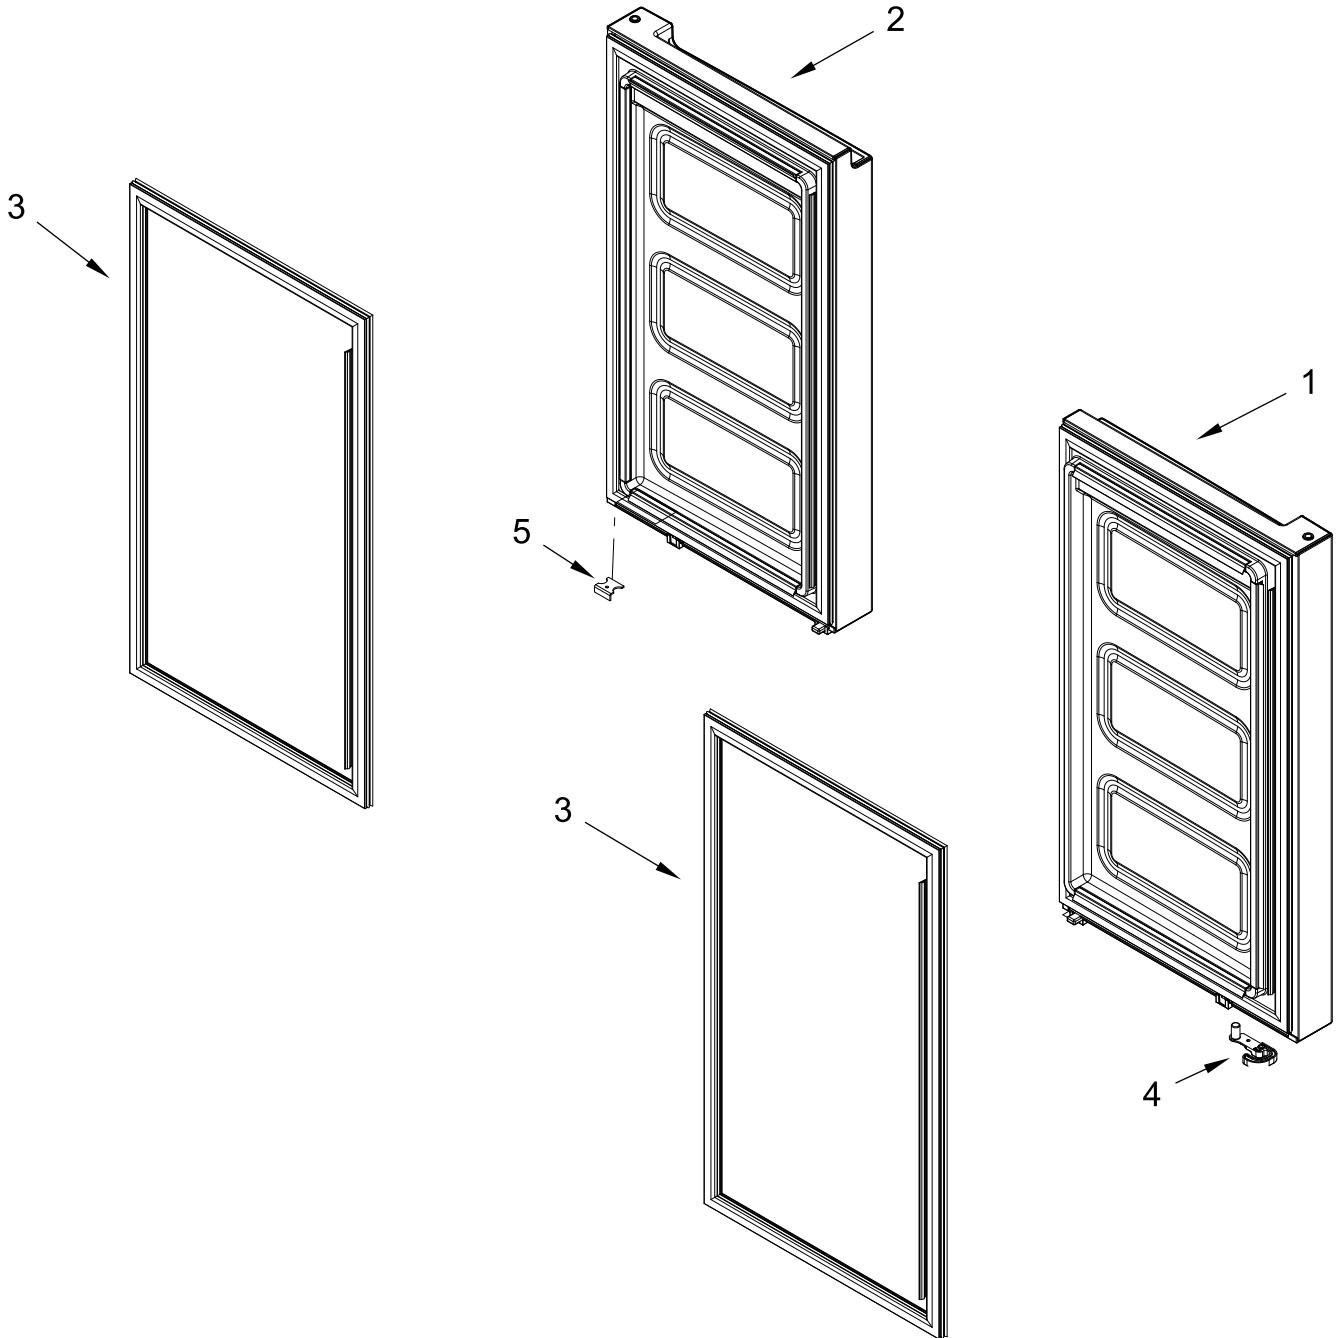

REFRIGERATOR DOOR PARTS

<u>Illus.</u> <u>No.</u>	<u>Part No.</u>	<u>Description</u>	<u>Illus.</u> <u>No.</u>	<u>Part No.</u>	<u>Description</u>	<u>Illus.</u> <u>No.</u>	<u>Part No.</u>	<u>Description</u>
1		Refrigerator Door	6	W11394709	Assembly, Fascia	12	W11024885	Magnet, Switch
	W11253286	Right Hand	7	W11095783	Endcap Trim, Door	13	W11370316	Bin, Gallon
2		Refrigerator Door	8		Door Self Lock	14	W11165334	Bin, Stadium
	W11253284	Left Hand		W11110855	Left Hand			
3	W11205537	Mullion, Door		W11110854	Right Hand			
4	W11430637	Control, Hera	9	W11110857	Stopper, Door			
5	W11376604	Gasket, Refrigerator Door	10	W11306508	Seal, Vertical			
			11	W11306510	Seal, Horizontal			

FREEZER DOOR PARTS