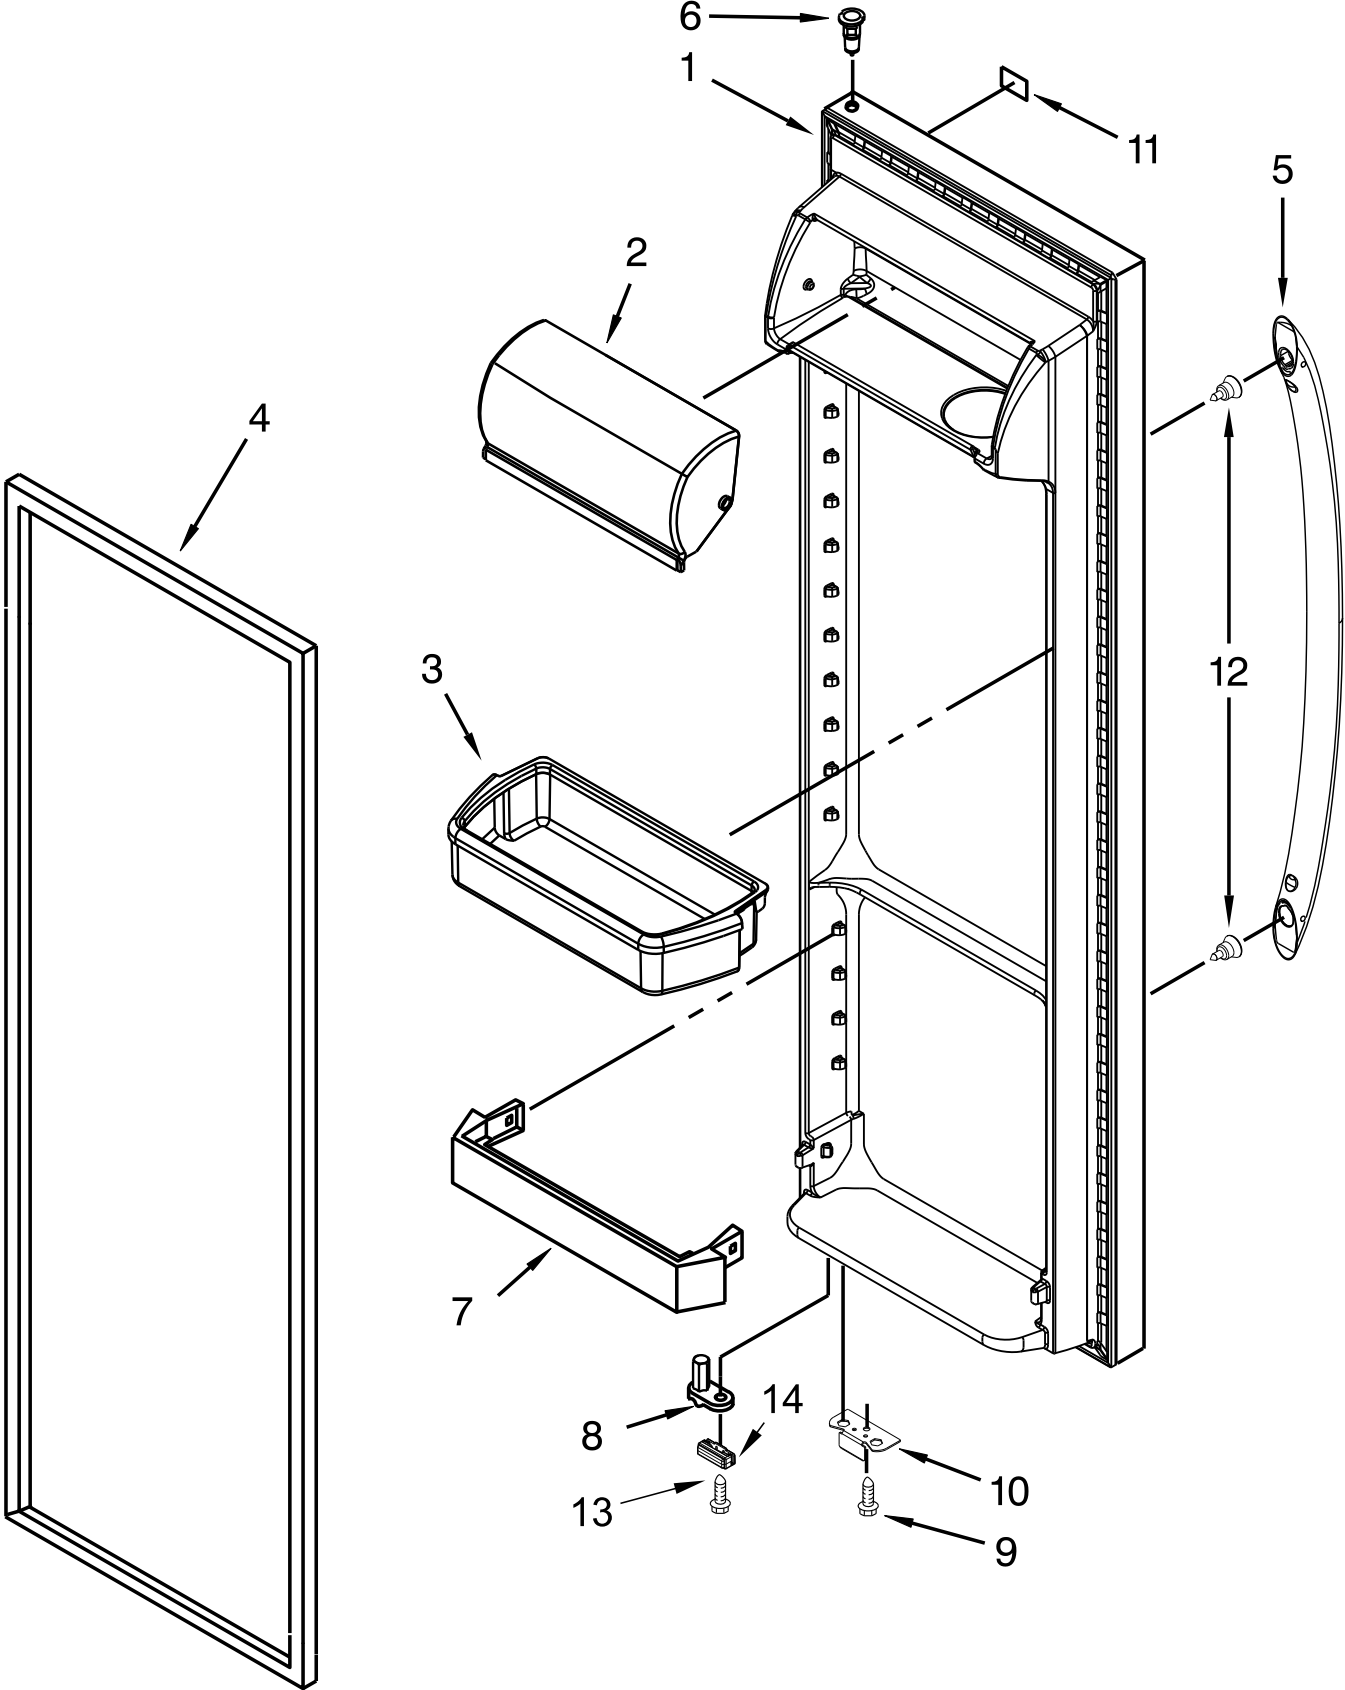

MOTOR AND ICE CONTAINER PARTS

<u>Illus. No.</u>	<u>Part No.</u>	<u>Description</u>	<u>Illus. No.</u>	<u>Part No.</u>	<u>Description</u>	<u>Illus. No.</u>	<u>Part No.</u>	<u>Description</u>
1	W11307588	Bracket, Motor	14	W10278731	Blade, Rotary A	29	W10185018	Housing, Crusher
2	W10884561	Motor, Dispenser	15	W10278732	Blade, Rotary B	30	1119017	Deflector, Ice
3	2152713	Assembly, Solenoid	16	W10278733	Blade, Rotary C	31	489234	Washer, Plain Upper Cam
4	W11549780	Light Module, LED	17	489234	Washer, Plain Upper Cam	32	489236	Ring, Retainer
5	W10138206	Spacer - Crusher Housing	18	W10181990	Blade, Fixed	33	W10698668	Coupling, Ice Conveyor
6	W11218402	Assembly, Ice Dispenser Wiring	19	W10189708	Block, Blade	34	W11633658	Complete Icemaker Assembly
7	489399	Screw	20	489229	Pin, Roll	35	2149100	Guide, Solenoid
8	W10169511	Coupling, Motor	21	W10295082	Auger	36	W10558424	Ice Container, Complete
9	W10189274	Cover, Ice Container Front	22	W10698642	Drum			
10	W11351745	Door, Ice	23	W10403781	Baffle, Floating			
11	W10670844	Container, Ice	24	1119018	Nut, Bearing			
12	W11032812	Spacer, Step	25	W10838981	Arm, Control			
13	W11032808	Spacer, Flat	26	1119020	Spring, Return			
			27	1119021	Clip, Retainer (Dispenser Rod)			
			28	488886	Screw			

REFRIGERATOR DOOR PARTS