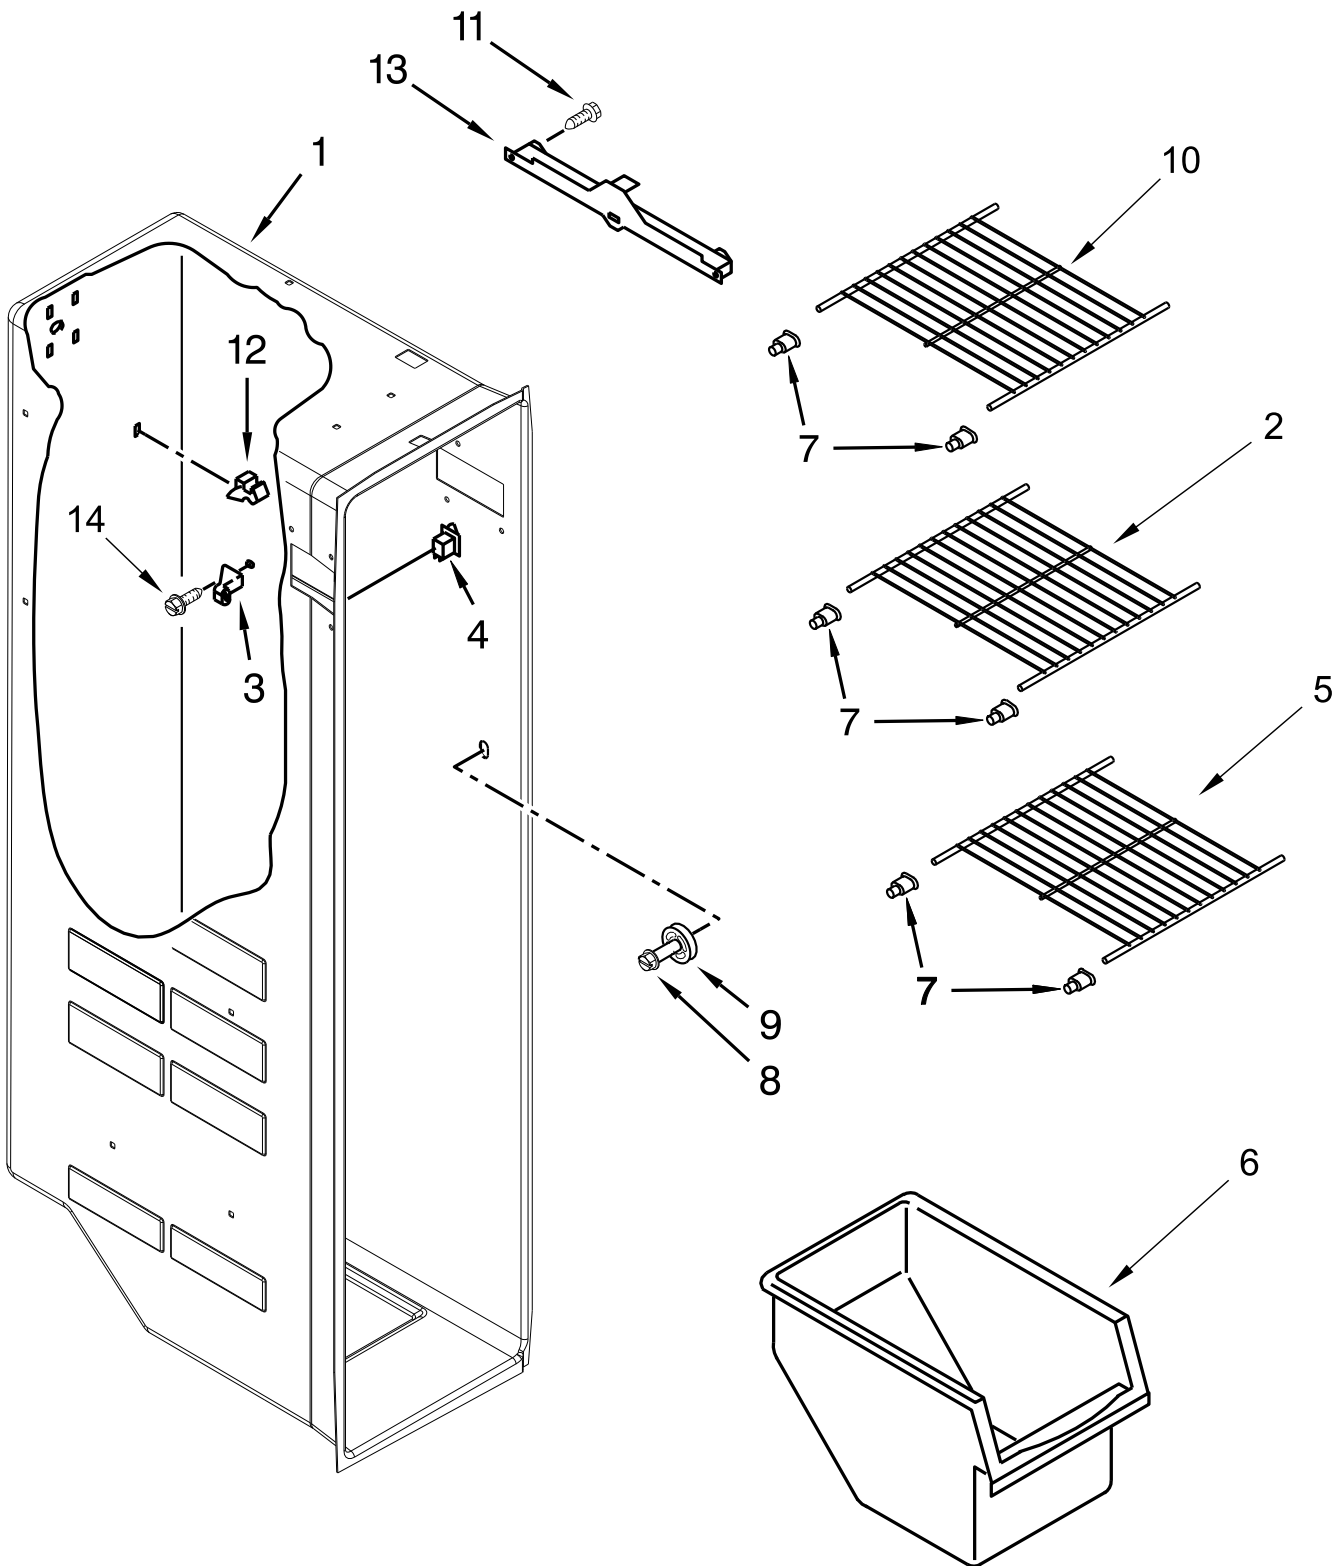

FREEZER LINER PARTS

FREEZER LINER PARTS

<u>Illus.</u> <u>No.</u>	<u>Part No.</u>	<u>Description</u>	<u>Illus.</u> <u>No.</u>	<u>Part No.</u>	<u>Description</u>	<u>Illus.</u> <u>No.</u>	<u>Part No.</u>	<u>Description</u>
1		Liner (Not A Serviceable Part)	6	2309758	Bin, Freezer	12	2315163	Clip, Air Duct
2	W10318953	Shelf, Wire	7	W10130299	Cup, Shelf	13	W10845585	Slide, Ice Container (Left)
3	2196206	Stud, Support	8	W10191954	Screw		W10845583	Slide, Ice Container (Right)
4	W10847849	Switch, Light	9	2196208	Assembly, Stud			
5	W10318952	Shelf, Wire	10	W10318960	Shelf, Wire (Short)	14	3400893	Screw
			11	489100	Screw