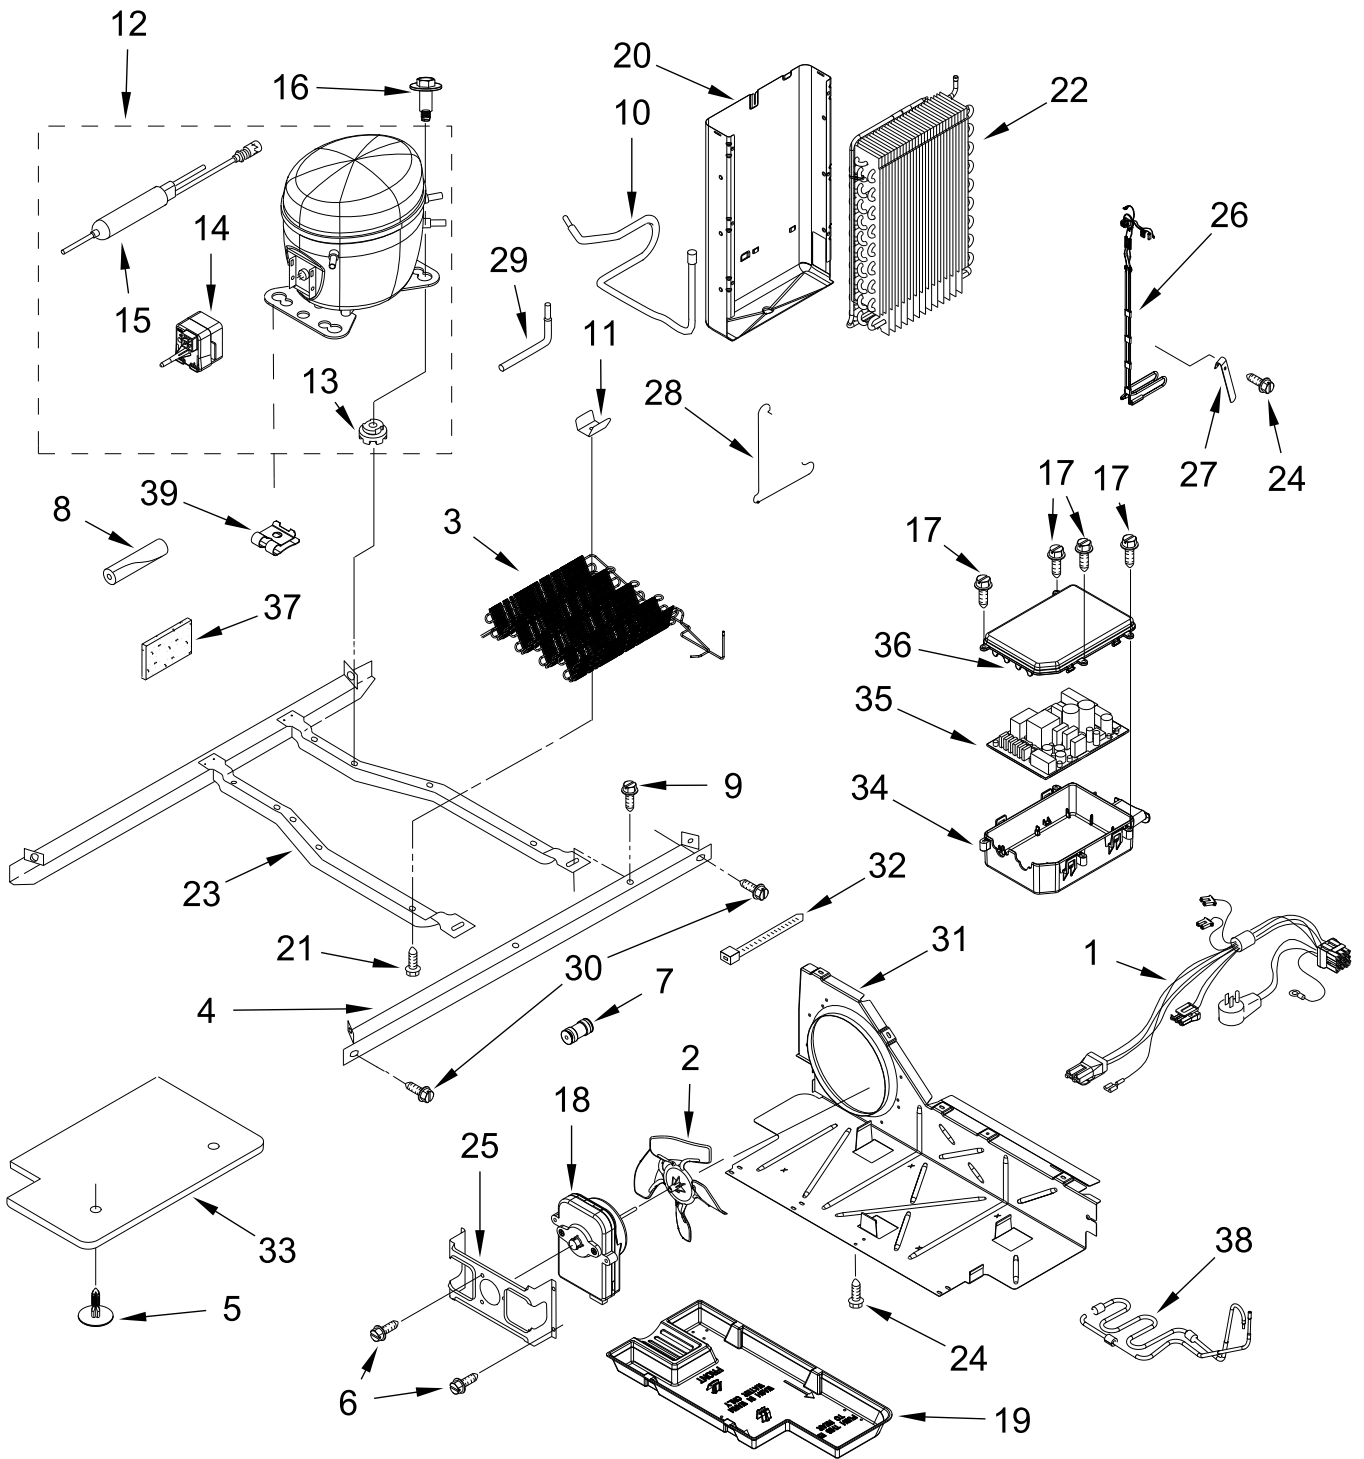

UNIT PARTS

UNIT PARTS

<u>Illus.</u> <u>No.</u>	<u>Part No.</u>	<u>Description</u>	<u>Illus.</u> <u>No.</u>	<u>Part No.</u>	<u>Description</u>	<u>Illus.</u> <u>No.</u>	<u>Part No.</u>	<u>Description</u>
1	W11383262	Assembly, Wire Harness	15	W10805035	Drier (Service Drier Without Dye)	28	2304287	Clip
2	2225834	Blade, Fan			(Also Order the Following Lokring™ Parts)	29	W11509632	Tube, Process
3	W11553540	Assembly, Condenser				30	489340	Bolt
		(Also Order the Following Lokring™ Parts)		W11504433	6/4 NR MS 00 (Heat Loop to Drier)	31	W10896764	Baffle, Air
	W11506623	5 NK MS 00 (High Side to Condenser)		W11504447	5/1.8 NR MS 00 (Capillary Tube to Drier)	32	2263990	Tie, Wire
	W11504445	5/4 NR MS 00 (Suction Line to Condenser)	16	W10476309	Screw	33	W10905940	Assembly, Unit Cover (Bottom)
			17	8533859	Screw	34	2323186	Box, Control
4	W10905882	Rail, Unit Mounting	18	W11546724	Motor, Condenser Fan	35	W11321510	Control, Electronic
5	489396	Clip	19	W11562498	Tray, Evaporator	36	W10313215	Cover, Electronic Control
6	8533993	Screw	20	W11400739	Assembly, Heat Shield and Drain Pan	37	2169104	Insulation, Sound Deadening
7	W10271541	Connector, Union	21	8281232	Screw	38	W11442858	Assembly, Precooler Formed
8	2161302	Sleeve	22	W11357917	Evaporator	39	W10697017	Clip, Retaining
9	489427	Screw			(Also Order the Following Lokring™ Parts)			REFRIGERANT CHARGE
10	W11505002	Tube, Suction						64 grams (R600A)
11	2311725	Clip, Condenser		W11504448	5/1.8 NR AL 00 (Capillary Tube to Evaporator)			
12	W11332037	Compressor		W11506620	8 NK AL 00 (Suction Line to Evaporator)			
		(Also Order the Following Lokring™ Parts)	23	W10905880	Frame, Unit Mounting (Includes Unit Mounting Rail)			
	W11504415	8.5/8 NR MS 00 (Suction Tube to Compressor)	24	489478	Screw			
	W11504431	7/5 NR MS 00 (High Pressure Side to Compressor)	25	2181929	Bracket, Fan Mounting			
	W11506619	8 NK MS 00 (Process Tube to Compressor)	26	W11573115	Assembly, Defrost Heater and Evaporator Fan Harness (Includes Thermal Fuse)			
13	10835903	Grommet	27	W11399989	Heat Probe			
14	W11404943	Inverter