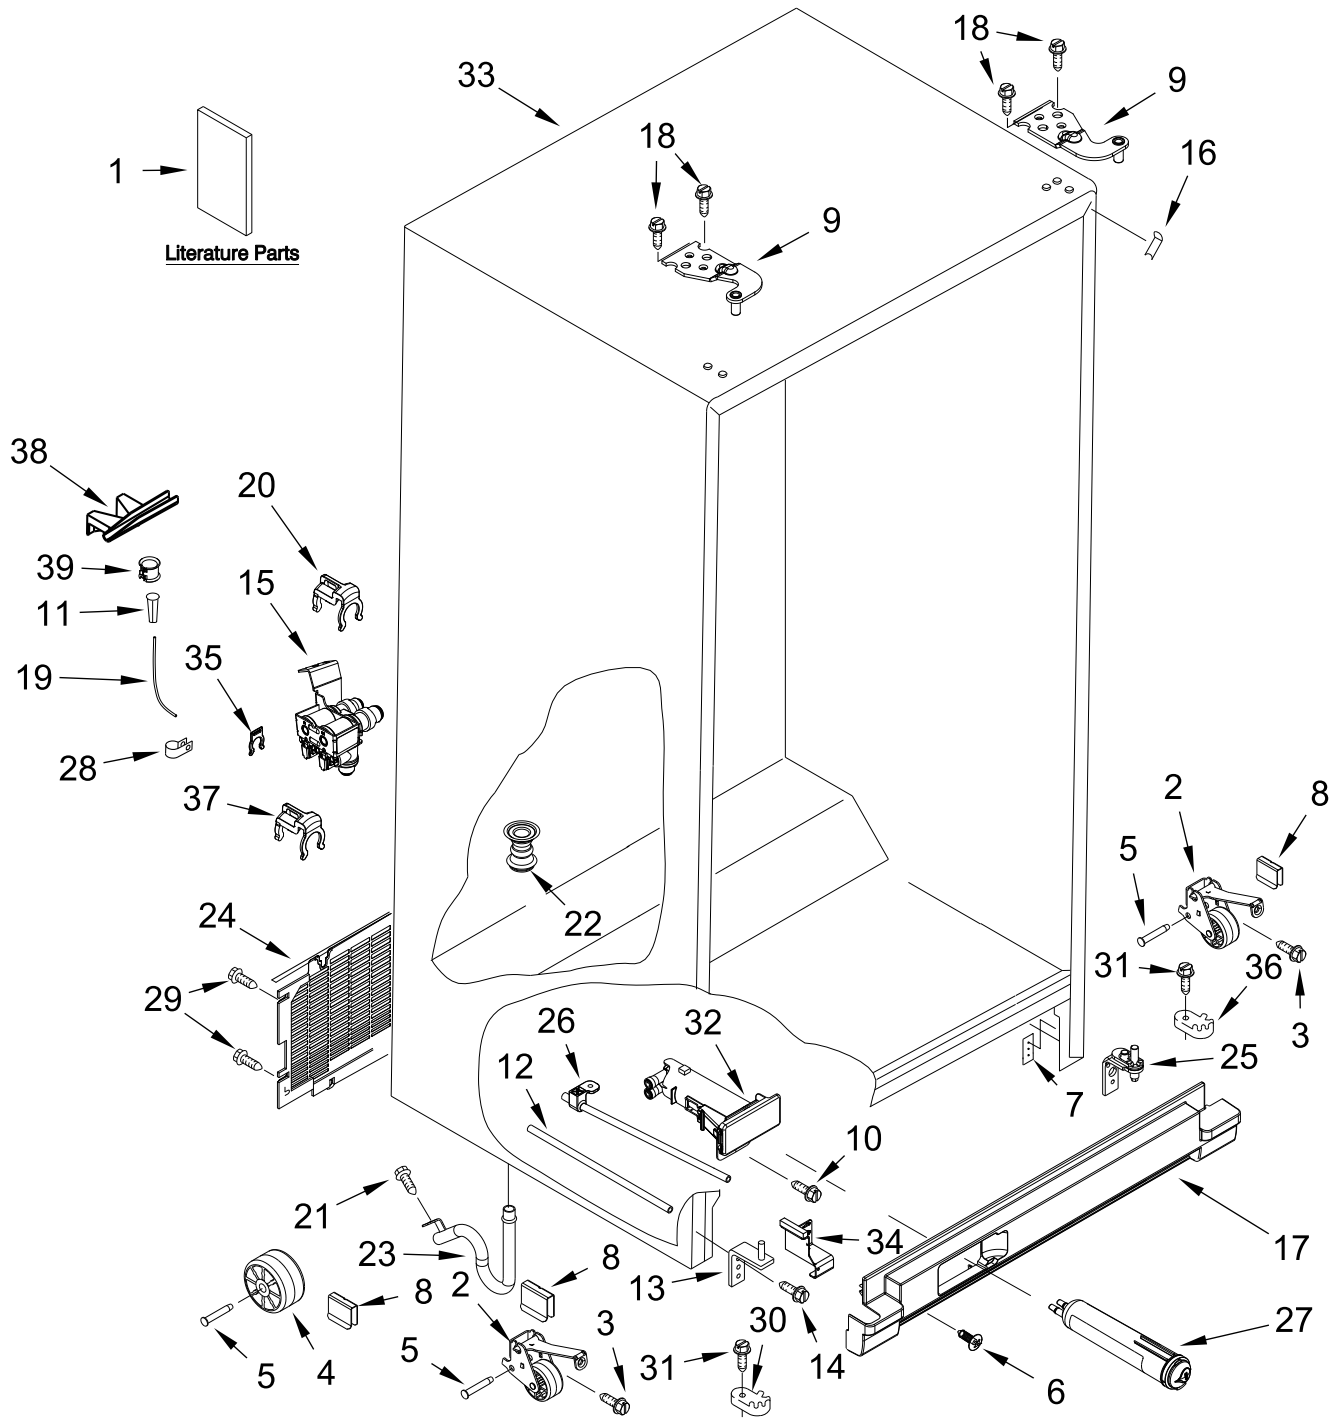

# CABINET PARTS

<u>Illus. No.</u>	<u>Part No.</u>	<u>Description</u>	<u>Illus. No.</u>	<u>Part No.</u>	<u>Description</u>	<u>Illus. No.</u>	<u>Part No.</u>	<u>Description</u>
1		Literature Parts	12	W10900447	Tube, Filter Outlet	26	W10900449	Tube, Filter Inlet
	W11484052	Use & Care Guide	13	W11093938	Assembly, Bottom Hinge (Freezer)	27	W10735398	Filter, Water
	W11193468	Tech Sheet				28	M0108107	Clamp, Tube
	W11647258	Energy Guide	14	3400113	Screw	29	W10141645	Screw
2		Assembly, Roller	15	W11563296	Assembly, Filter Valve	30	W11095731	Closer, Door (Freezer)
	W10304660	Left Hand	16		Filler, Wrapper	31	W10142234	Screw
	W10304659	Right Hand		W11219641	Black	32		Housing, Water Filter
3	2152958	Screw	17		Grille		W11036341	Black
4	2150304	Roller		W11226347	Black	33		Cabinet (Not A Servicable Part)
5	2262072	Axle, Roller	18	W10290781	Screw, Hinge	34	W10897565	Assembly, Bracket
6	W10308487	Screw (Black)	19	W10357069	Tube, Water	35	W11175632	Locking Ring (1/4)
7	W11036715	Plate, Screw (Refrigerator)	20	W11252188	Double Lock Ring		W11175631	Locking Ring (5/16)
	W10904380	Plate, Screw (Freezer)	21	489464	Screw	36	W10905504	Closer, Lower Cam Door (Refrigerator)
8	W11087168	Clip, Roller	22	W11424515	Fitting, Drain	37	W11091654	Connector, Double Lock
9		Hinge, Top	23	W11404685	Extension, Drain Fitting	38	W11605929	Chute, Water
	W11167022	Left Hand	24	W11613262	Cover, Unit	39	W10329003	Clamp, Tube
	W11167023	Right Hand	25	W11097327	Assembly, Bottom Hinge (Refrigerator - Also includes Door Cam)			
10	489500	Screw						
11	2181939	Insert, Tube						

# REFRIGERATOR LINER PARTS