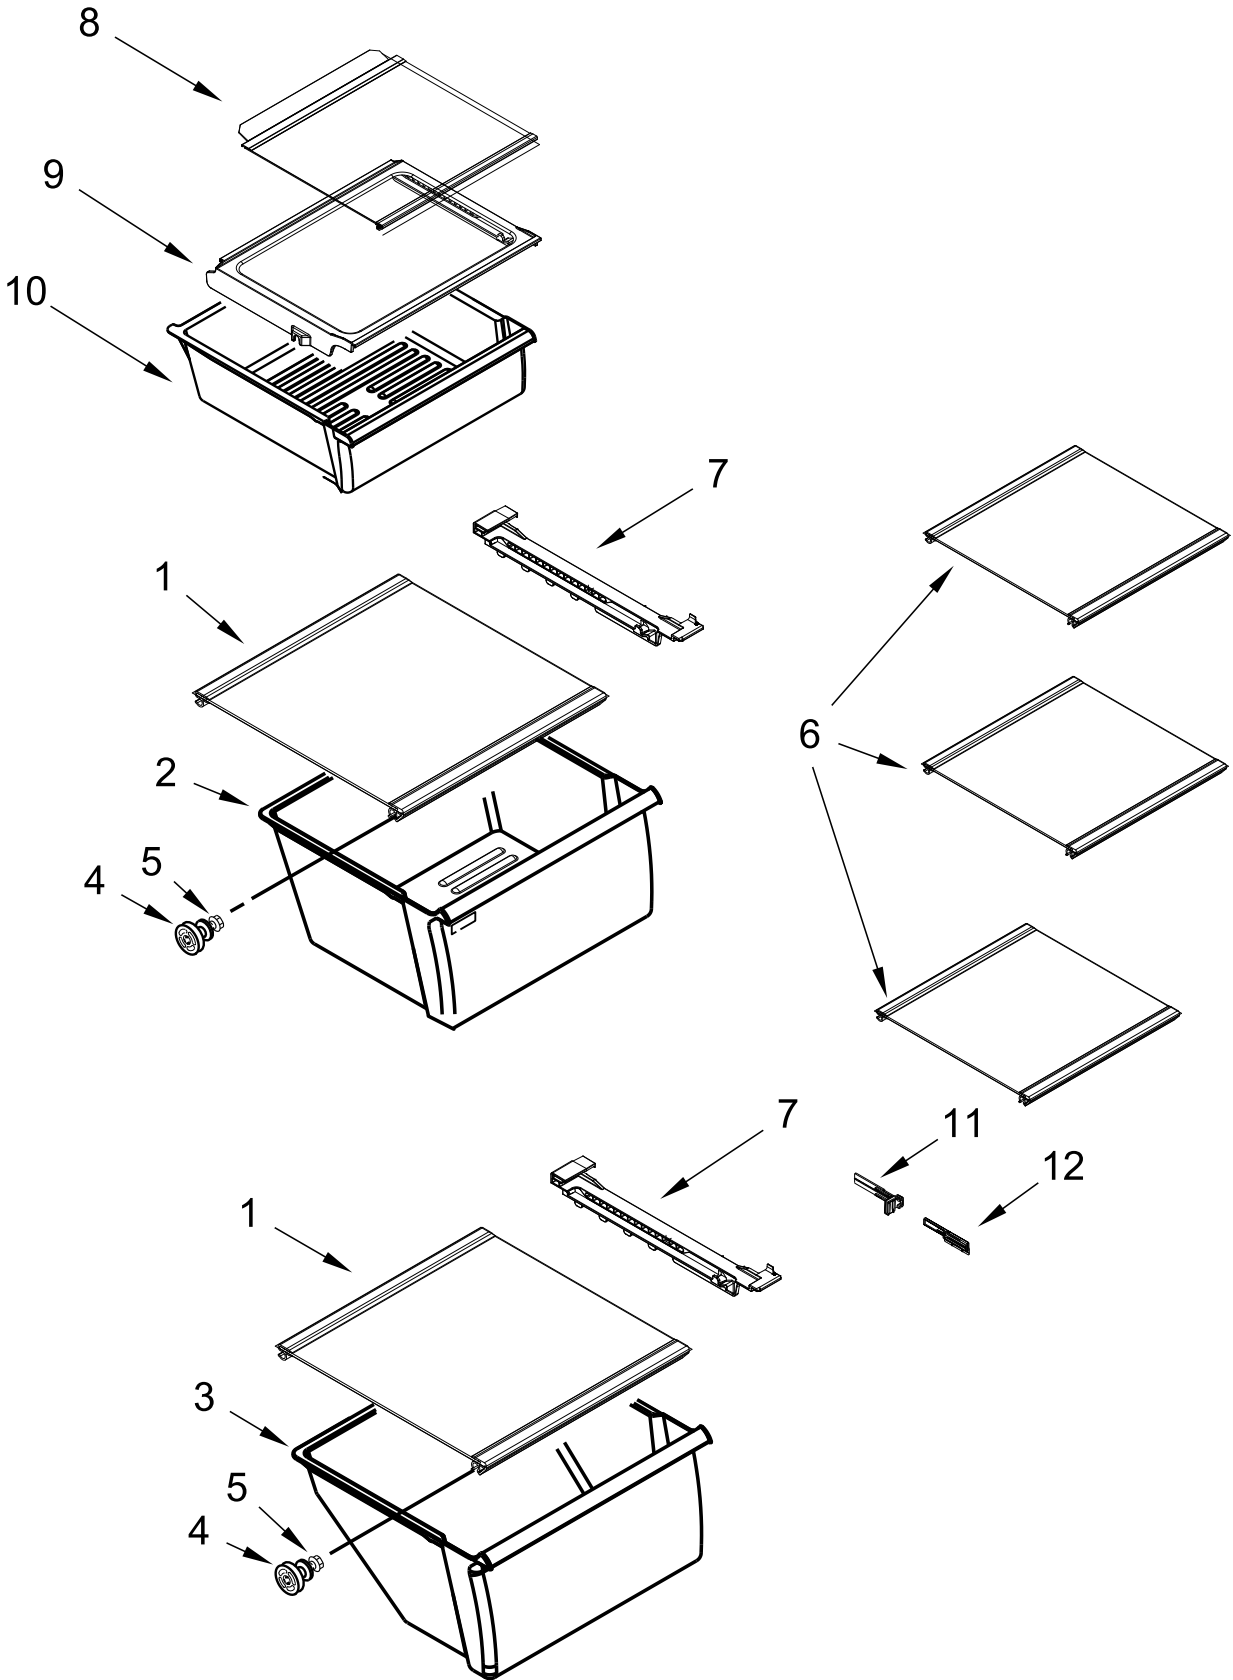

REFRIGERATOR SHELF PARTS

REFRIGERATOR SHELF PARTS

<u>Illus.</u> <u>No.</u>	<u>Part No.</u>	<u>Description</u>	<u>Illus.</u> <u>No.</u>	<u>Part No.</u>	<u>Description</u>	<u>Illus.</u> <u>No.</u>	<u>Part No.</u>	<u>Description</u>
1	W11495083	Assembly, Cover	7	W11495059	Track, Holder (Left Hand)	10	W11046493	Pan, Snack
2	W11046494	Pan, Crisper				11	W10282883	Slide, Humidity
3	W11046495	Pan, Meat		W11495062	Track, Holder (Right Hand)	12	W10282880	Housing, Humidity
4	W10173126	Assembly, Shelf Stud	8	W11351247	Shelf, Snack			
5	W10191954	Screw	9	W10912335	Holder, Snack Pan			
6	W11135529	Assembly, Shelf