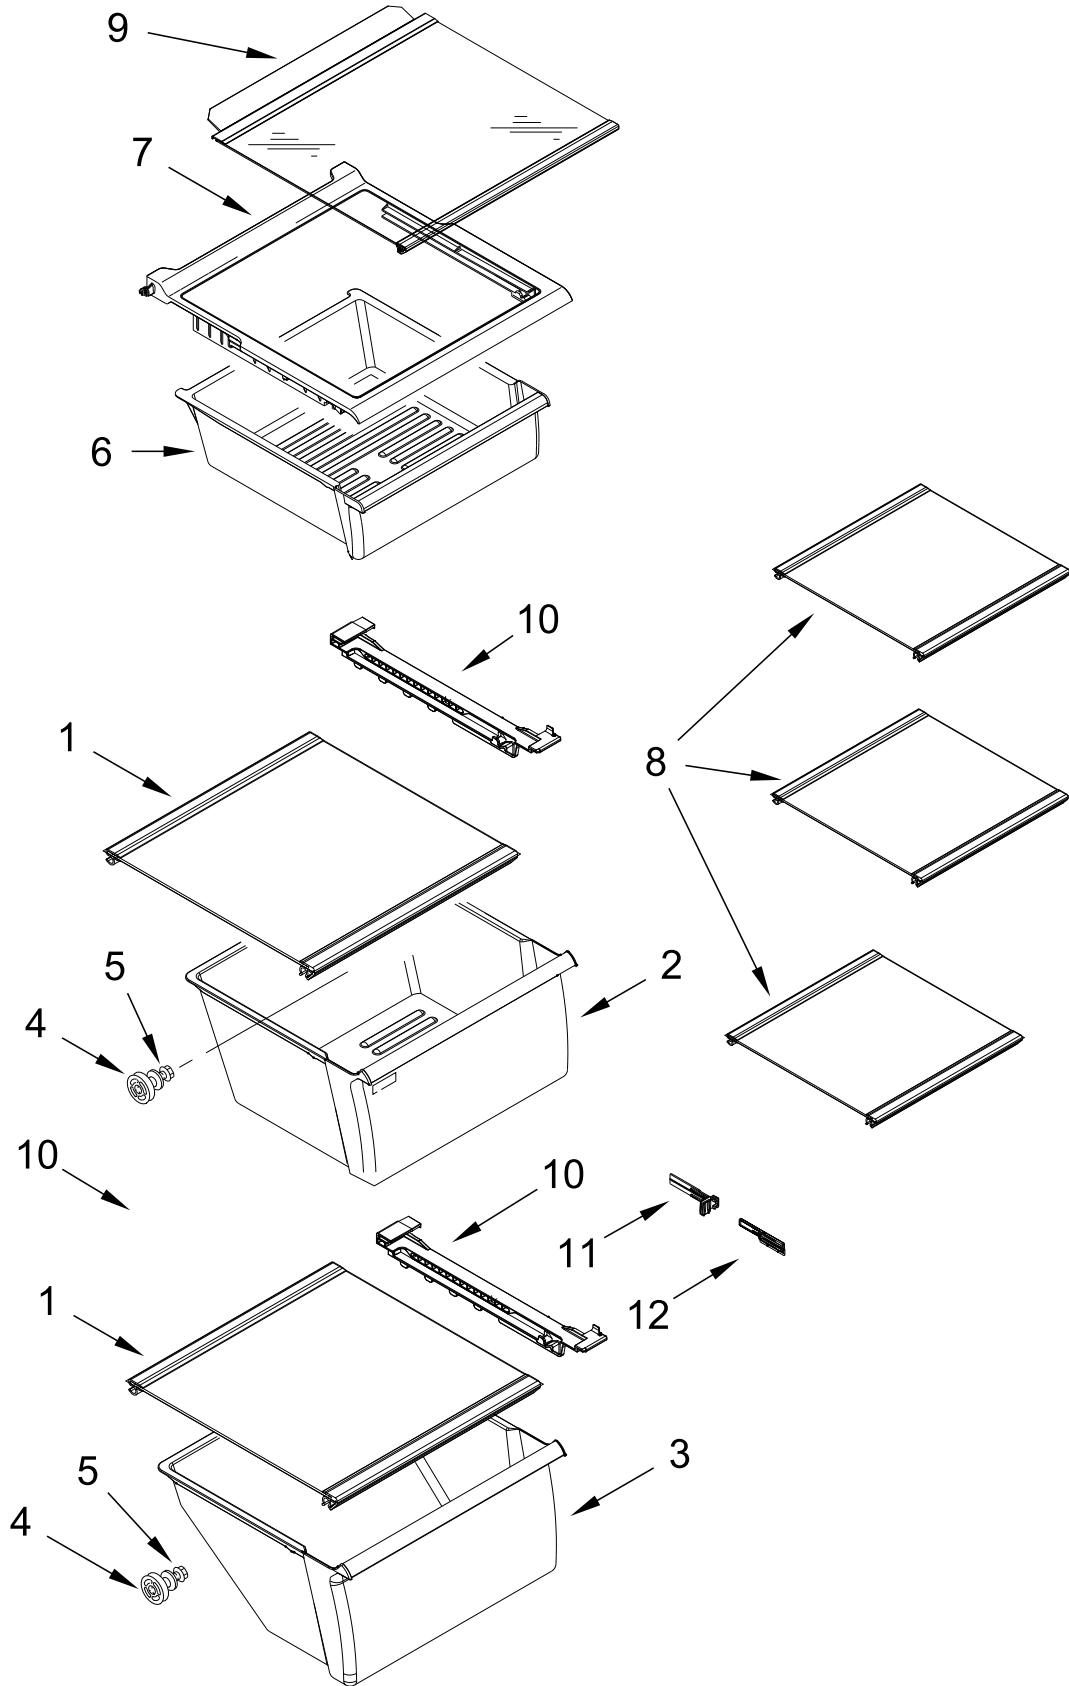

REFRIGERATOR SHELF PARTS

REFRIGERATOR SHELF PARTS

<u>Illus.</u> <u>No.</u>	<u>Part No.</u>	<u>Description</u>	<u>Illus.</u> <u>No.</u>	<u>Part No.</u>	<u>Description</u>	<u>Illus.</u> <u>No.</u>	<u>Part No.</u>	<u>Description</u>
1	W11495083	Assembly, Cover	8	W11135529	Assembly, Shelf	11	W10282883	Slide, Humidity
2	W11046494	Pan, Crisper	9	W11351247	Shelf, Snack	12	W10282880	Housing, Humidity
3	W11046495	Pan, Meat	10	W11495059	Track, Holder (Left Hand)			
4	W10173126	Assembly, Shelf Stud		W11495062	Track, Holder (Right Hand)			
5	W10191954	Screw						
6	W11046493	Pan, Snack						
7	W10912335	Holder, Snack Pan