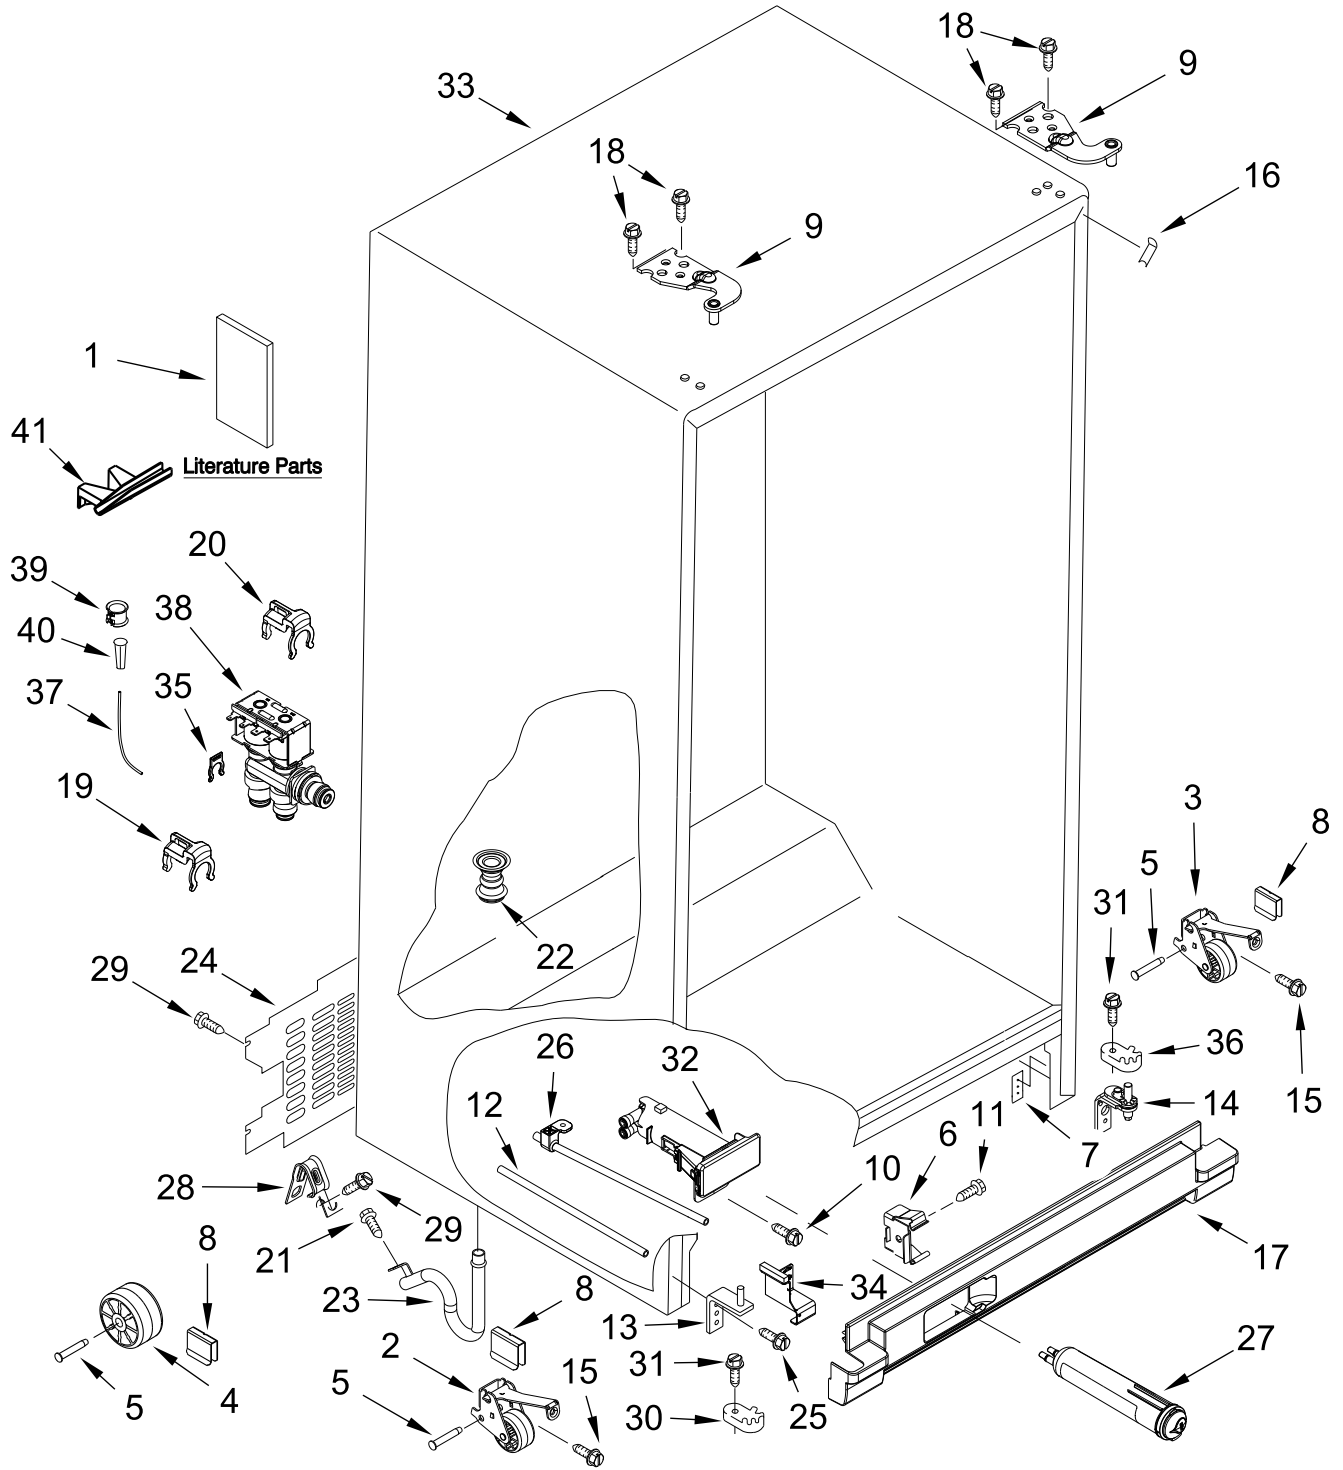

CABINET PARTS

CABINET PARTS

<u>Illus. No.</u>	<u>Part No.</u>	<u>Description</u>	<u>Illus. No.</u>	<u>Part No.</u>	<u>Description</u>	<u>Illus. No.</u>	<u>Part No.</u>	<u>Description</u>
1		Literature Parts	14	W11097327	Assembly, Bottom Hinge (Refrigerator - Also includes Door Cam)	27	W10735398	Filter, Water
	W11484052	Use & Care Guide				28	W11234470	Clamp, Plastic
	W11641234	Tech Sheet				29	W10141645	Screw
	W11647259	Energy Guide	15	2152958	Screw	30	W11095731	Closer, Door (Freezer)
2		Assembly, Roller	16		Filler, Wrapper	31	W10142234	Screw
	W10304660	Left Hand		W11219639	White	32		Housing, Water Filter
3		Assembly, Roller		W11219641	Black		W11036340	White
	W10304659	Right Hand		W11219642	Grey		W11036341	Black
4	2150304	Roller	17		Grille		W11036338	Grey
5	2262072	Axle, Roller		W11226340	White	33		Cabinet (Not A Servicable Part)
6	2155013	Clip, Grille		W11226342	Black			
7	W11036715	Plate, Screw (Refrigerator)		W11226338	Grey	34	W10897565	Assembly, Bracket
	W10904380	Plate, Screw (Freezer)	18	W10290781	Screw, Hinge	35	W11175632	Locking Ring (1/4)
8	W11087168	Clip, Roller	19	W11091654	Connector, Double Lock		W11175631	Locking Ring (5/16)
9		Hinge, Top	20	W11252188	Double Lock Ring	36	W10905504	Closer, Lower Cam Door (Refrigerator)
	W11167022	Left Hand	21	489464	Screw	37	W10357076	Tube, Water
	W11167023	Right Hand	22	W11424515	Fitting, Drain	38	W11563296	Assembly, Filter Valve
10	489500	Screw	23	W11404685	Extension, Drain Fitting	39	W10329003	Clamp, Tube
11	8281149	Screw	24	W11613261	Assembly, Cover	40	2181939	Insert, Tube
12	W10900447	Tube, Filter Outlet	25	3400113	Screw	41	W11605929	Chute, Water
13	W11093938	Assembly, Bottom Hinge (Freezer)	26	W10900449	Tube, Filter Inlet