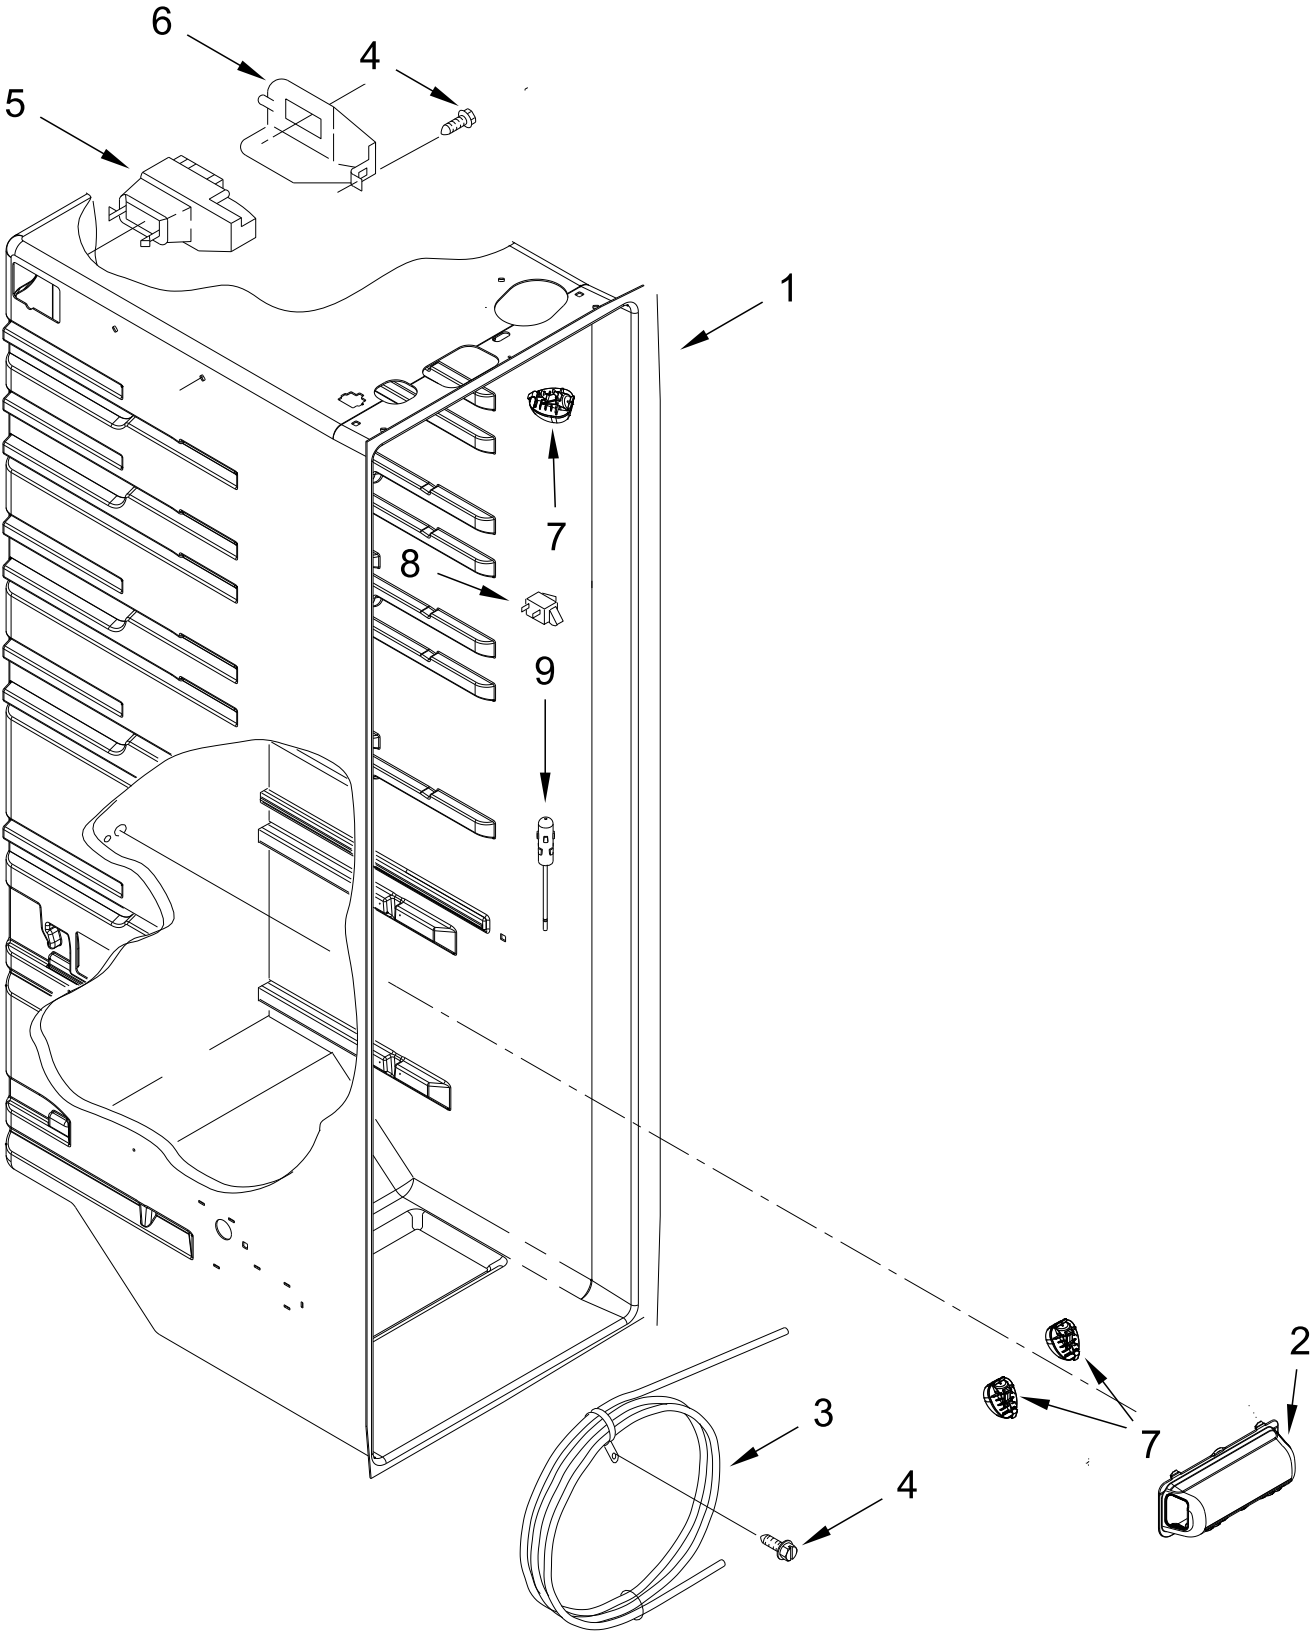

REFRIGERATOR LINER PARTS

REFRIGERATOR LINER PARTS

<u>Illus.</u> <u>No.</u>	<u>Part No.</u>	<u>Description</u>	<u>Illus.</u> <u>No.</u>	<u>Part No.</u>	<u>Description</u>	<u>Illus.</u> <u>No.</u>	<u>Part No.</u>	<u>Description</u>
1		Liner (Not A Serviceable Part)	4	W10141518	Screw	7	W11549780	Light Module, LED
2	W10166130	Lens, Light (Includes Gasket)	5	W11629068	Assembly, Air Diffuser (Includes RC & FC Thermistors)	8	W10847853	Switch, Rocker
3	W11531179	Tubing, Water Reservoir	6	W11048608	Cover, Air Diffuser	9	W10384183	Thermistor