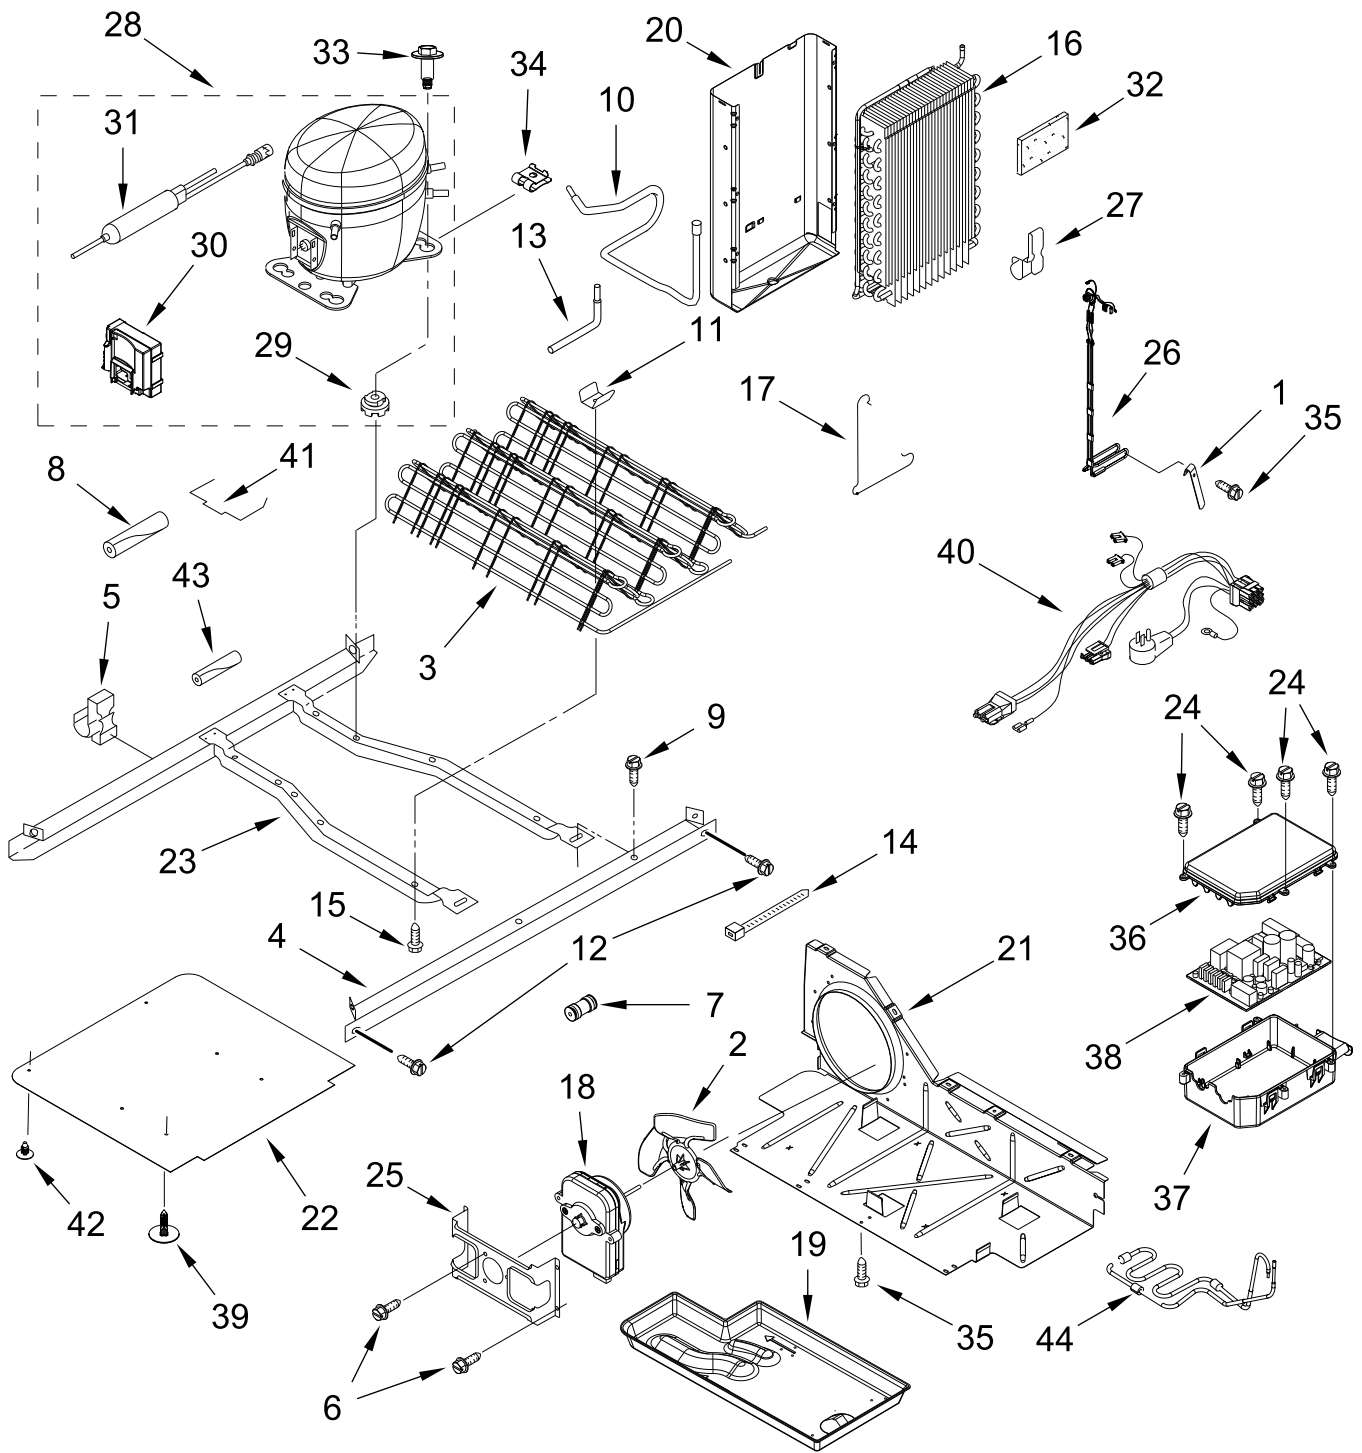

UNIT PARTS

UNIT PARTS

<u>Illus.</u> <u>No.</u>	<u>Part No.</u>	<u>Description</u>	<u>Illus.</u> <u>No.</u>	<u>Part No.</u>	<u>Description</u>	<u>Illus.</u> <u>No.</u>	<u>Part No.</u>	<u>Description</u>
1	W11399989	Heat Probe	18	W11546724	Motor, Condenser Fan	31	W10805035	Drier (Service Drier Without Dye)
2	2225834	Blade, Fan	19	W11562498	Tray, Evaporator			(Also Order the Following Lokring Parts)
3	W11553540	Assembly, Condenser	20	W11400740	Assembly, Heat Shield and Drain Pan			W11504433 6/4 NR MS 00 (Heat Loop to Drier)
		(Also Order the Following Lokring Parts)	21	W10896764	Baffle, Air			W11504447 5/1.8 NR MS 00 (Capillary Tube to Drier)
	W11506623	5 NK MS 00 (High Side to Condenser)	22	W10897560	Assembly, Unit Cover (Bottom)	32	2169104	Insulation, Sound Deadening
	W11504445	5/4 NR MS 00 (Suction Line to Condenser)	23	W10900446	Frame, Unit Mounting (Includes Unit Mounting Rail)	33	W10476309	Screw
4	W10900442	Rail, Unit Mounting	24	8533859	Screw	34	W10697017	Clip, Retaining
5	2326941	Clip, Wire	25	2181929	Bracket, Fan Mounting	35	489464	Screw
6	8533993	Screw	26	W11573117	Assembly, Defrost Heater and Evaporator Fan Harness (Includes Thermal Fuse)	36	W10313215	Cover, Electronic Control
7	W10271541	Connector, Union	27	2304287	Clip	37	2323186	Box, Control
8	2161302	Sleeve	28	W11332037	Compressor	38	W11321508	Control, Electronic
9	489427	Screw			(Also Order the Following Lokring Parts)	39	489396	Clip
10	W11505005	Tube, Suction		W11504415	8.5/8 NR MS 00 (Suction Line to Condenser)	40	W11383262	Assembly, Wire Harness
11	2311725	Clip, Condenser		W11504431	7/5 NR MS 00 (High Pressure Side to Compressor)	41	2155774	Tie, Wire
12	489340	Bolt		W11506619	8 NK MS 00 (Process Tube to Compressor)	42	W10000080	Retainer, Push-In
13	W11509632	Tube, Process				43	W10303521	Sleeve
14	2263990	Tie, Wire				44	W11442858	Assembly, Precooler Formed
15	8281232	Screw						REFRIGERANT CHARGE
16	W11357918	Evaporator (Also Order the Following Lokring Parts)	29	10835903	Grommet			68 grams (R600A)
	W11504448	5/1.8 NR AL 00 (Capillary Tube to Evaporator)	30	W11404943	Inverter			
	W11506620	8 NK AL 00 (Suction Line to Evaporator)						
17	2161324	Clip, Defrost Heater