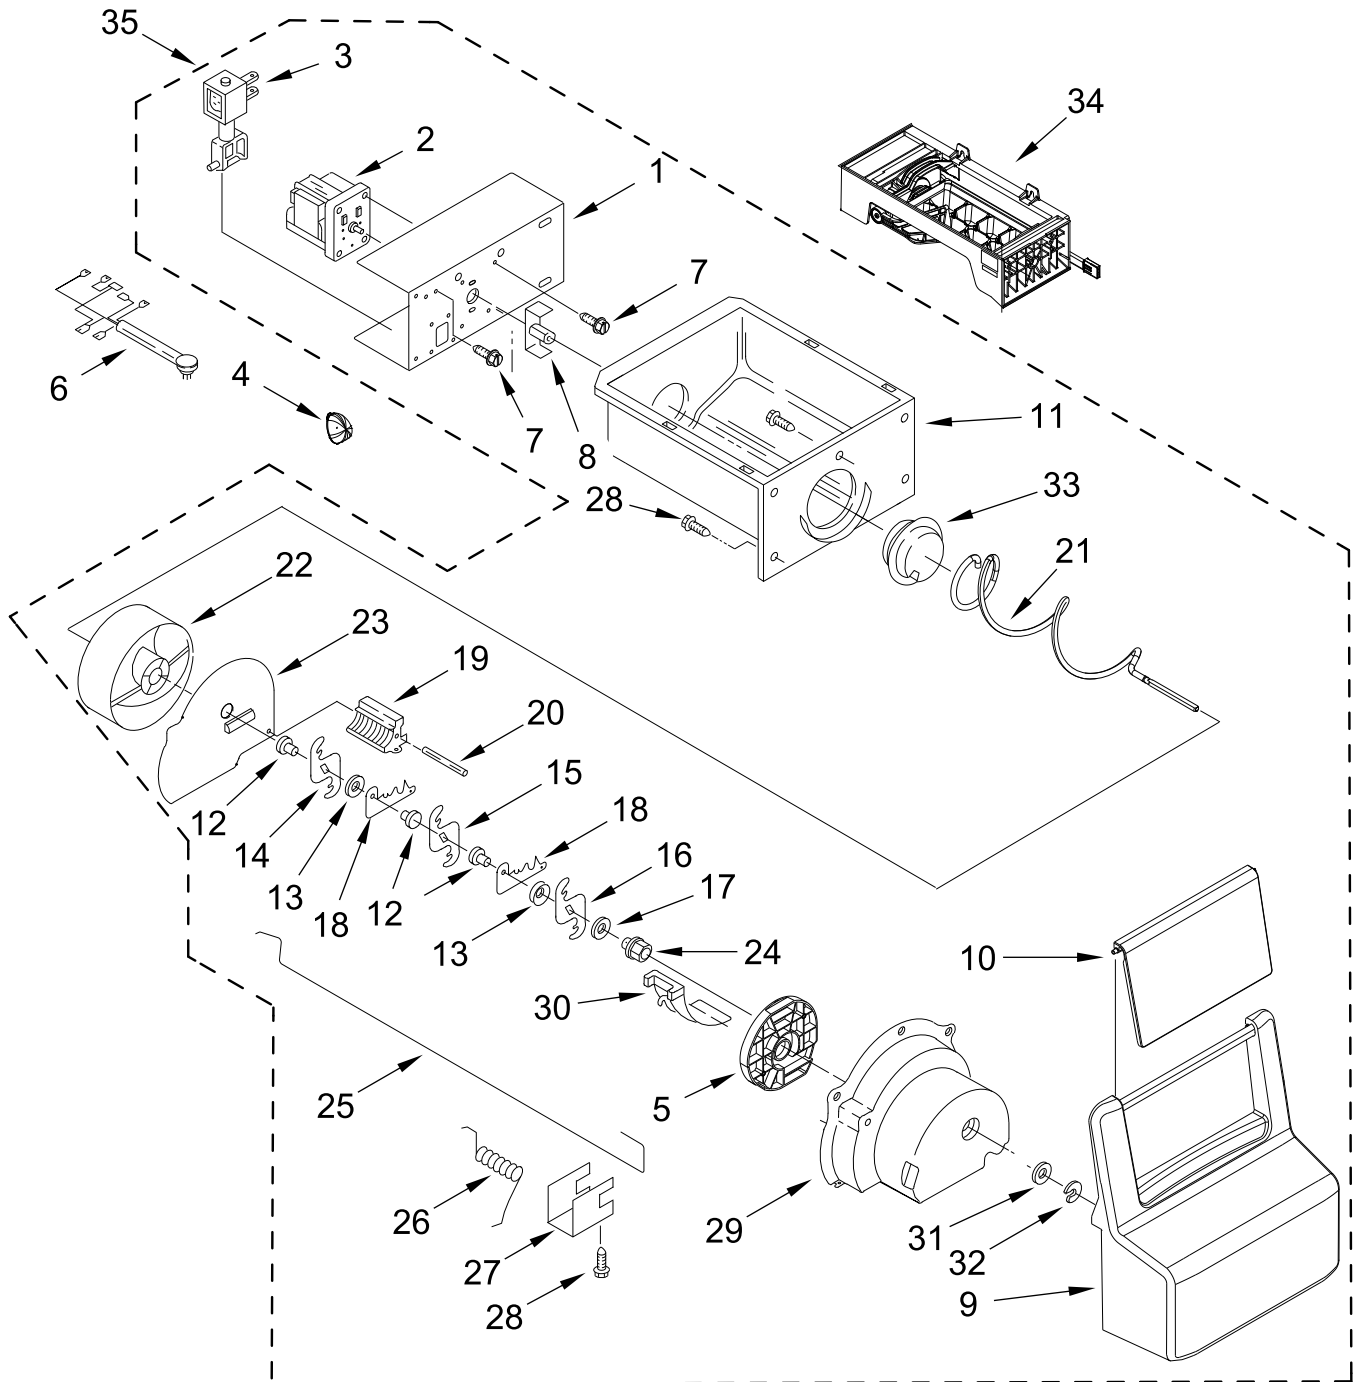

MOTOR AND ICE CONTAINER PARTS

MOTOR AND ICE CONTAINER PARTS

<u>Illus. No.</u>	<u>Part No.</u>	<u>Description</u>	<u>Illus. No.</u>	<u>Part No.</u>	<u>Description</u>	<u>Illus. No.</u>	<u>Part No.</u>	<u>Description</u>
1	W11307589	Bracket, Motor	12	W11032812	Spacer, Step	26	1119020	Spring, Return
2	W10884561	Motor, Dispenser	13	W11032808	Spacer, Flat	27	1119021	Clip, Retainer (Dispenser Rod)
3	2152713	Assembly, Solenoid	14	W10278731	Blade, Rotary A	28	488886	Screw
4	W11549780	Light Module, LED	15	W10278732	Blade, Rotary B	29	W10185018	Housing, Crusher
5	W10138206	Spacer - Crusher Housing	16	W10278733	Blade, Rotary C	30	1119017	Deflector, Ice
6	W11218402	Assembly, Ice Dispenser Wiring	17	489234	Washer, Plain Upper Cam	31	489234	Washer, Plain Upper Cam
7	489399	Screw	18	W10181990	Blade, Fixed	32	489236	Ring, Retainer
8	W10169511	Coupling, Motor	19	W10189708	Block, Blade	33	W10698668	Coupling, Ice Conveyor
9	W11427433	Cover, Ice Container Front	20	489229	Pin, Roll	34	W11633658	Complete Icemaker Assembly
10	W11351746	Ice Door	21	W10295082	Auger	35	W10558423	Ice Container, Complete
11	W10670845	Container, Ice	22	W10698642	Drum			
			23	W10403781	Baffle, Floating			
			24	1119018	Nut, Bearing			
			25	W10838981	Arm, Control