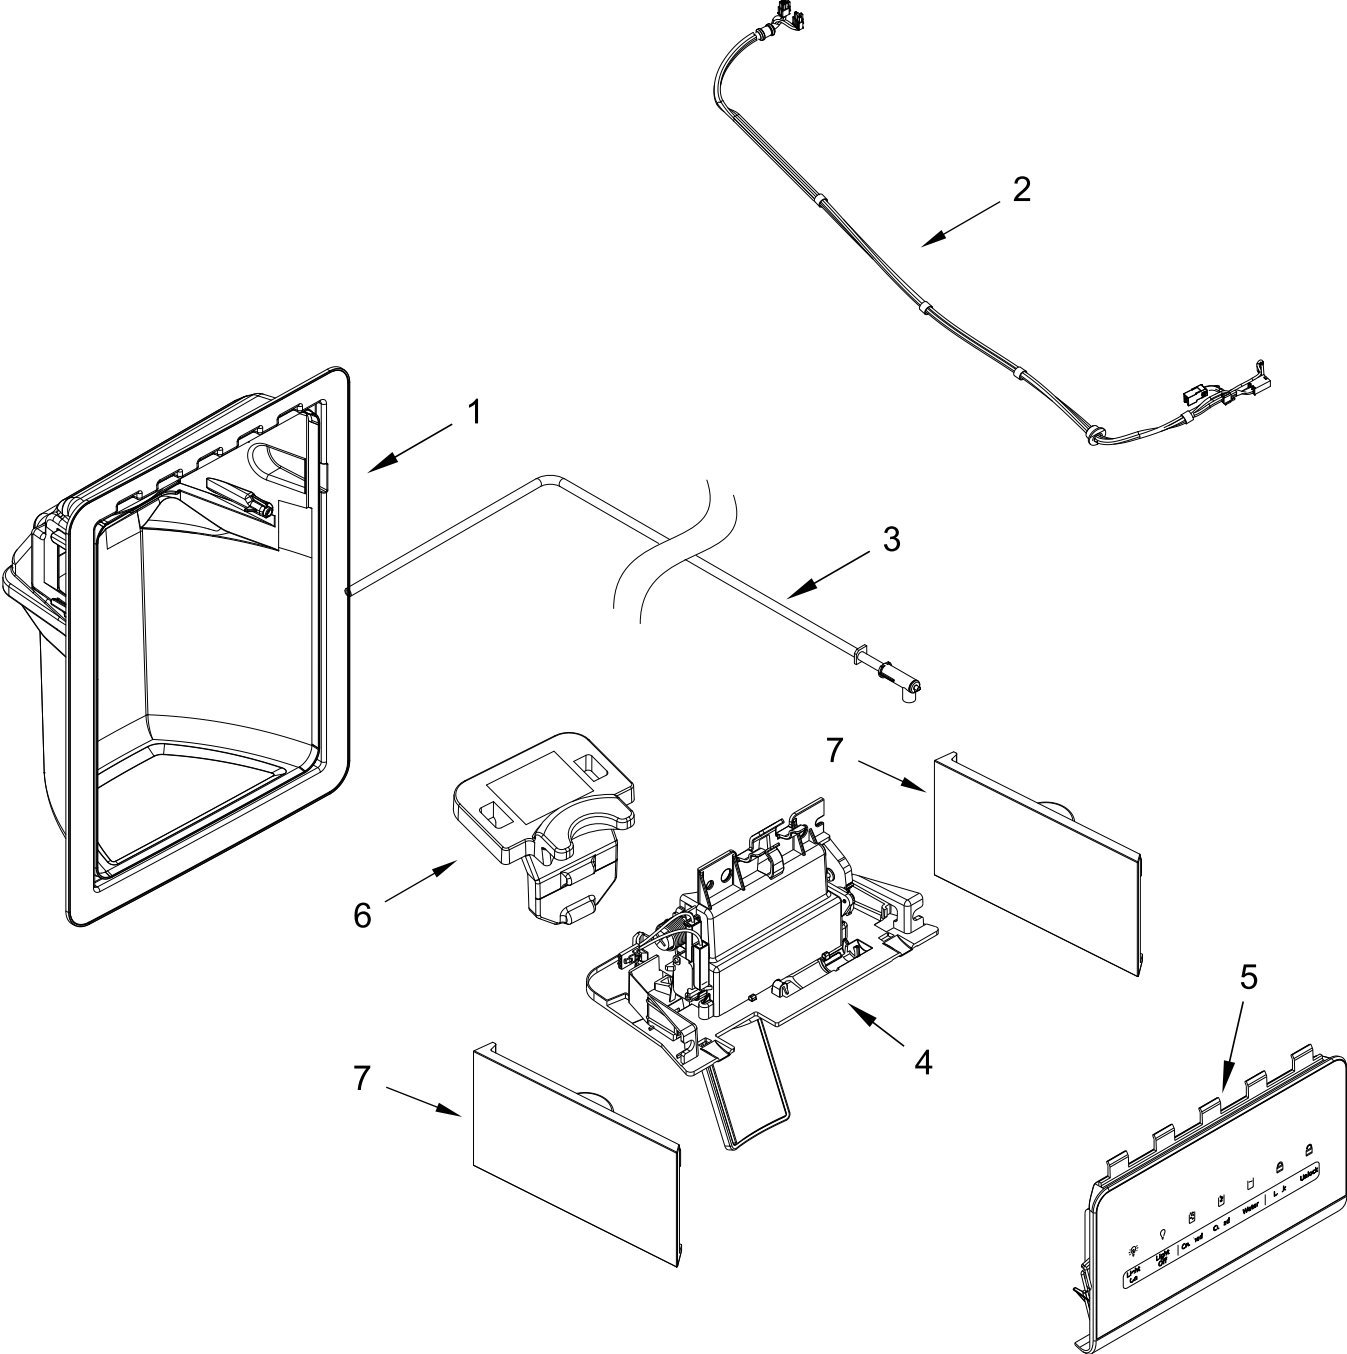

DISPENSER PARTS

DISPENSER PARTS

<u>Illus. No.</u>	<u>Part No.</u>	<u>Description</u>	<u>Illus. No.</u>	<u>Part No.</u>	<u>Description</u>	<u>Illus. No.</u>	<u>Part No.</u>	<u>Description</u>
1		Housing, Dispenser (Not Serviced)	5		Assembly, User Interface (Includes Light Feature)	7		Cover, Dispenser Front
2	W10913117	Harness, Wire		W11456119	Black		W11183318	White (Left Hand)
3	W10898317	Assembly, Water Fitting	6	W11039857	Retainer, Separator Hose		W11183314	White (Right Hand)
4		Assembly, Separator					W11183317	Black (Left Hand)
	W11604216	White					W11183313	Black (Right Hand)
	W11604215	Black						
	W11604214	Grey