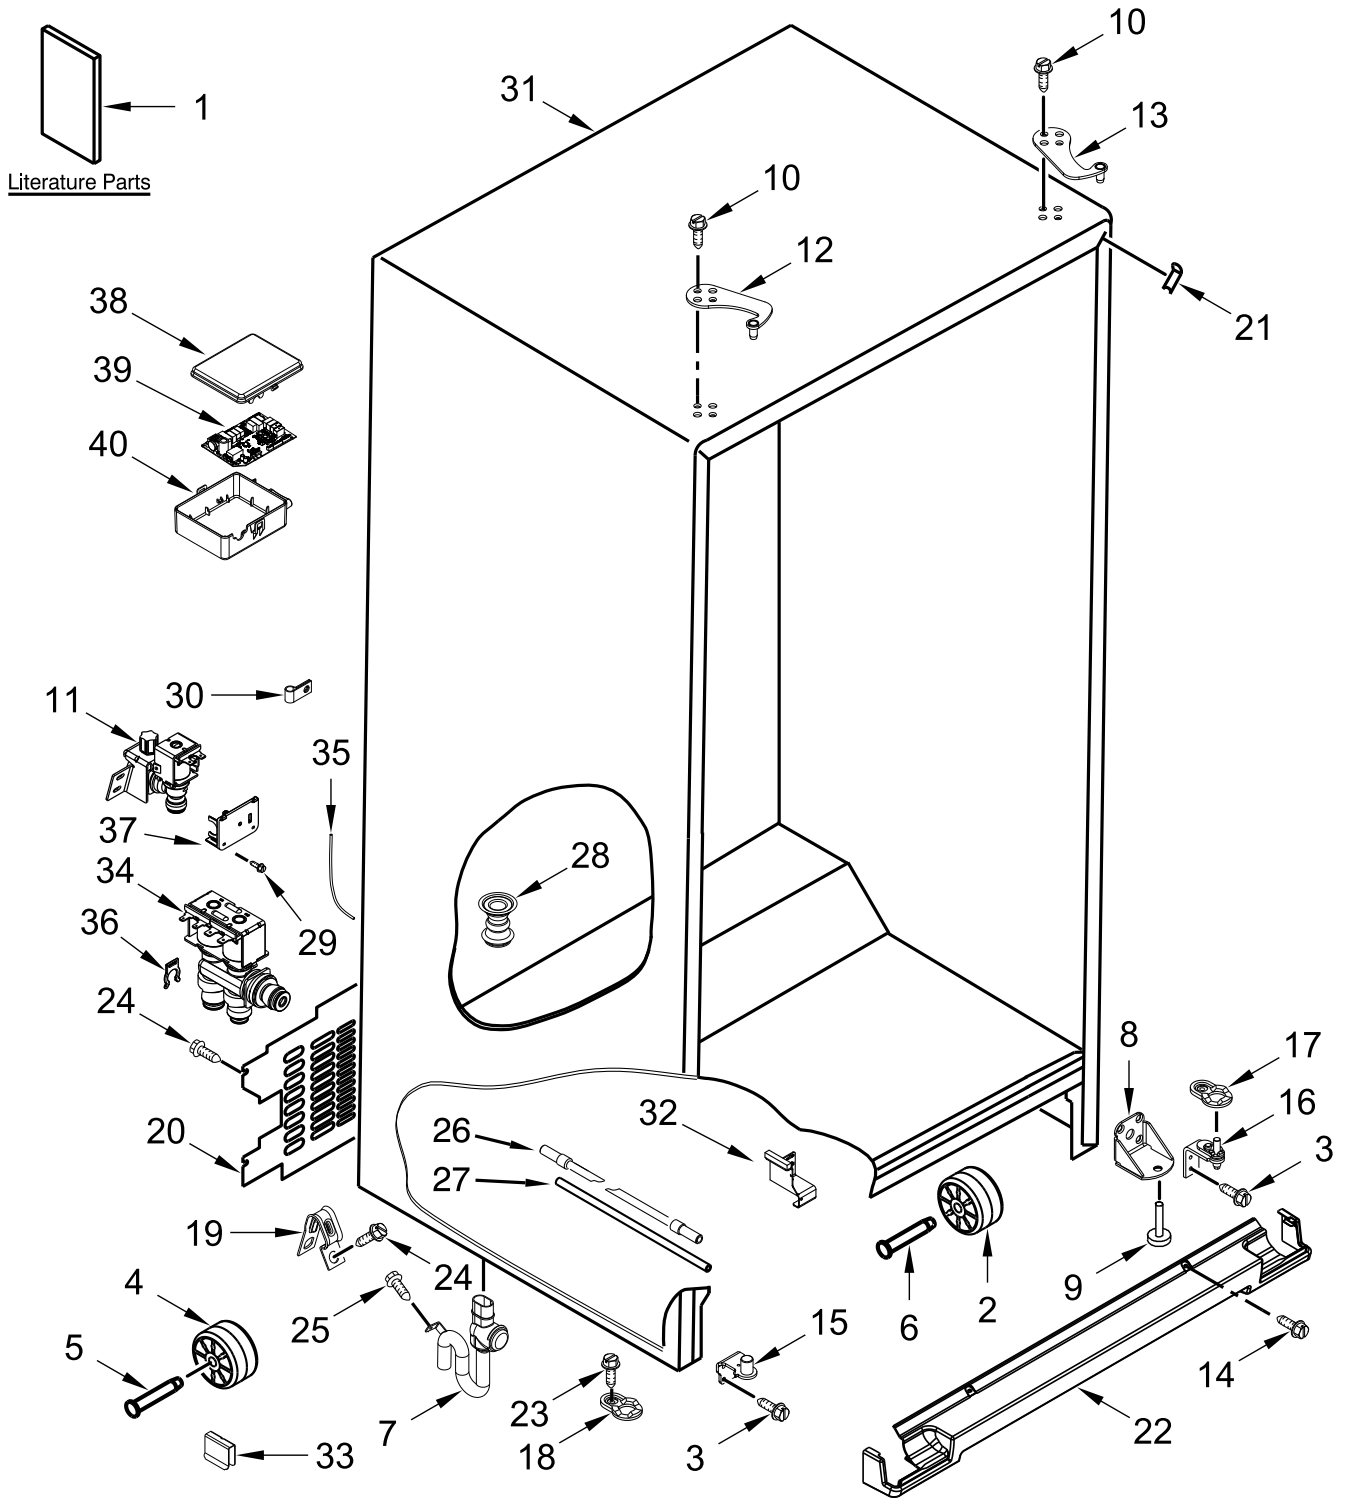

CABINET PARTS

CABINET PARTS

<u>Illus.</u> <u>No.</u>	<u>Part No.</u>	<u>Description</u>	<u>Illus.</u> <u>No.</u>	<u>Part No.</u>	<u>Description</u>	<u>Illus.</u> <u>No.</u>	<u>Part No.</u>	<u>Description</u>
1		Literature Parts	15		Hinge, Bottom (Freezer)	22		Grille
	W10669500	Use and Care Guide		W11126855	White		W10713160	White
	W10858356	Tech Sheet		W11126854	Black		W10713158	Black
	W11098891	Energy Guide		W11126848	Grey		W10713153	Grey
2	2150304	Roller	16		Hinge, Bottom (Refrigerator - Also includes Door Cam)	23	W10142234	Screw
3	W10297485	Screw		W11084349	White	24	W10141645	Screw
4	12477102	Roller		W11084348	Black	25	W10001250	Screw
5	12477202	Axle, Roller		W11084346	Grey	26	W10279882	Tube, Filter Inlet
6	981125	Rivet, Roller				27	W10279884	Tube, Filter Outlet
7	W11293072	Tube, Drain				28	W10370680	Fitting, Drain
8	W10900758	Bracket, Foot	17		Closer, Door (Refrigerator)	29	W10141625	Screw
9	W10141622	Brake, Roller		W10877806	White	30	489385	Clamp, Tube
10	W10308750	Screw (White)		W10877807	Black	31		Cabinet (Not A Serviceable Part)
	W10308751	Screw (Black)		W10877804	Grey	32	W10499011	Assembly, Bracket
11	W11451511	Valve, Inlet	18		Closer, Door (Freezer)	33	2223388	Clip, Axle Retainer
12		Hinge, Top (Freezer)		W10770896	White	34	W10341320	Assembly, Dual Water Valve
	W10901051	White		W10770895	Black			
	W10901052	Black		W10770893	Grey	35	W10691732	Tube, Water
	W10901054	Grey	19	W11242280	Clamp, Power Cord	36	W11175632	Locking Ring (1/4)
13		Hinge, Top (Refrigerator)		W11453073	Cover, Unit		W11175631	Locking Ring (5/16)
	W10901046	White	20		Filler, Wrapper	37	W10237915	Bracket, Water Valve
	W10901047	Black	21	12587703W	White	38	12957702	Lid, HV Box
	W10901049	Grey		12587703B	Black	39	W11226382	Control, Electronic
14	W10142283	Screw (White)		12587703AP	Grey	40	W10247993	Box, Control
	W10308487	Screw (Black)						
	W10308489	Screw (Grey)