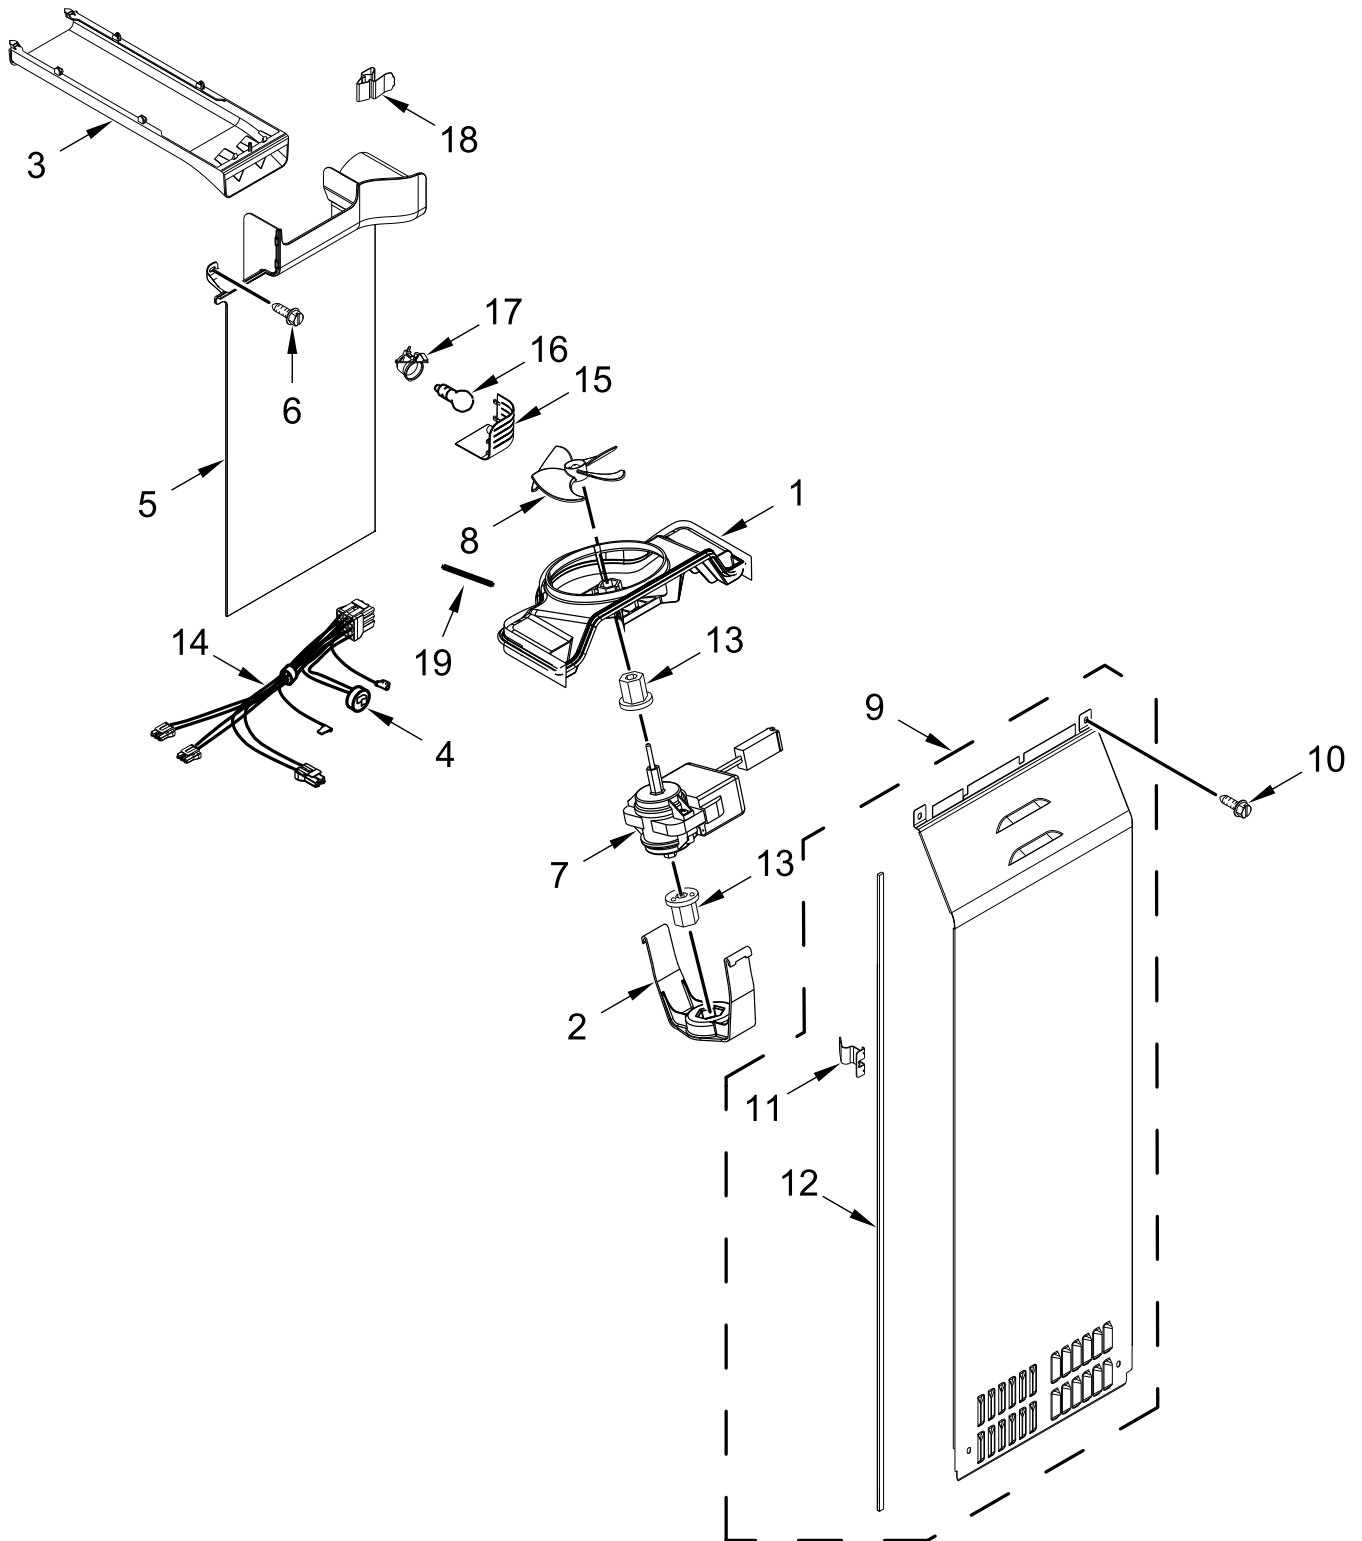

AIR FLOW PARTS

AIR FLOW PARTS

<u>Illus.</u> <u>No.</u>	<u>Part No.</u>	<u>Description</u>	<u>Illus.</u> <u>No.</u>	<u>Part No.</u>	<u>Description</u>	<u>Illus.</u> <u>No.</u>	<u>Part No.</u>	<u>Description</u>
1	W10251462	Scroll, Fan	8	2169142	Blade, Fan	14	W11229011	Assembly, Evaporator Fan Wire (Includes Bi-Metal Defrost)
2	W11413382	Retainer, Fan Motor	9	W10388268	Cover, Evaporator			
3	W10260380	Duct, Upper Air	10	W10142292	Screw	15	W10260382	Cover, Light
4		Bi-Metal Defrost (Not Serviced)	11	W10369602	Clip, Evaporator Cover	16	W11125625	Lamp, LED
5	W10260378	Duct, Freezer Air	12	W10240370	Gasket, Evaporator Cover	17	2162085	Socket, Light
6	W10001260	Screw	13	2176759	Grommet, Motor	18	W10331728	Clip, Air Duct
7	2315549	Motor, Fan				19	W11205489	Foam