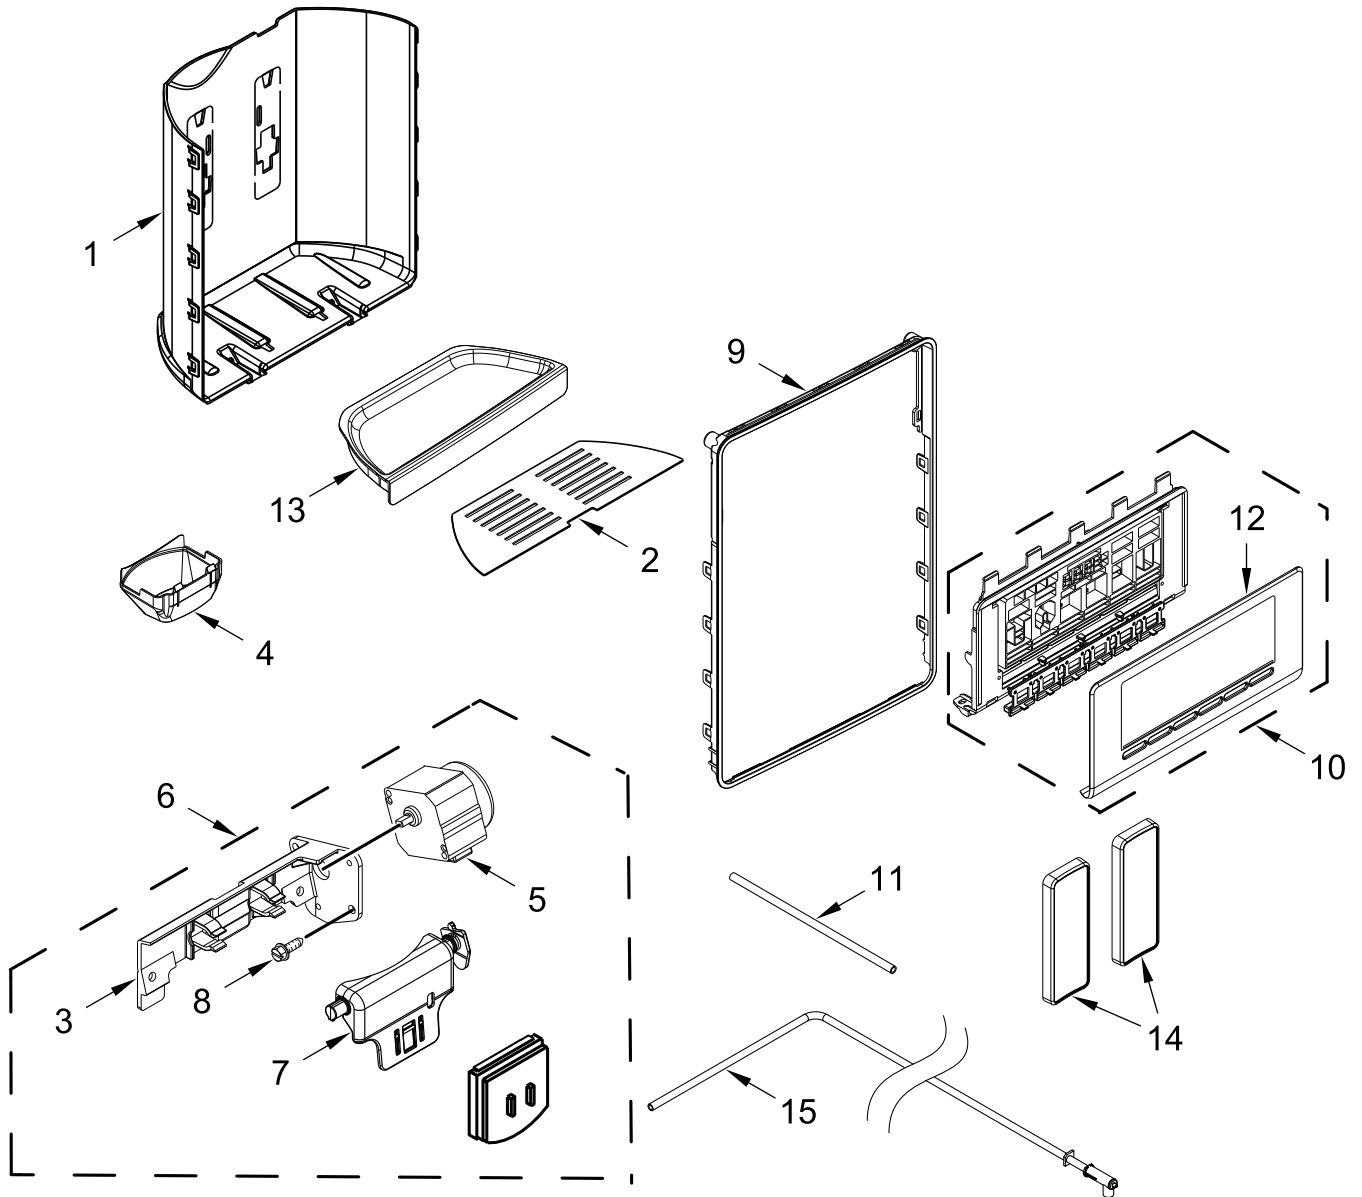

DISPENSER PARTS

DISPENSER PARTS

<u>Illus. No.</u>	<u>Part No.</u>	<u>Description</u>	<u>Illus. No.</u>	<u>Part No.</u>	<u>Description</u>	<u>Illus. No.</u>	<u>Part No.</u>	<u>Description</u>
1		Wall, Dispenser False	9		Ring, Trim	14		Pad, Ice and Water
	W10254254	White		W10276265	White		W10370583	White
	W10254255	Black		W10335549	Black		W10370577	Black
	W10276226	Satina		W11087882	Chromium Frost		W10370582	Grey
2		Grate, Drip Tray	10	W11174483	Assembly, User Interface (Includes Light Feature)	15	W10279831	Tube, Water
	W10276209	Stainless						
3	W10174827	Bracket, Ice Door	11	W10691730	Tube, Water			
4	W10435760	Guide, Ice	12		Cover, Front			
5	W10205978	Motor, Dispenser		W10458867	Black			
6	W10781994	Assembly, Separator	13		Tray, Drip			
7	W10346124	Support, Ice Door		W10254258	White			
8	4449745	Screw		W10254259	Black			
				W10276225	Satina