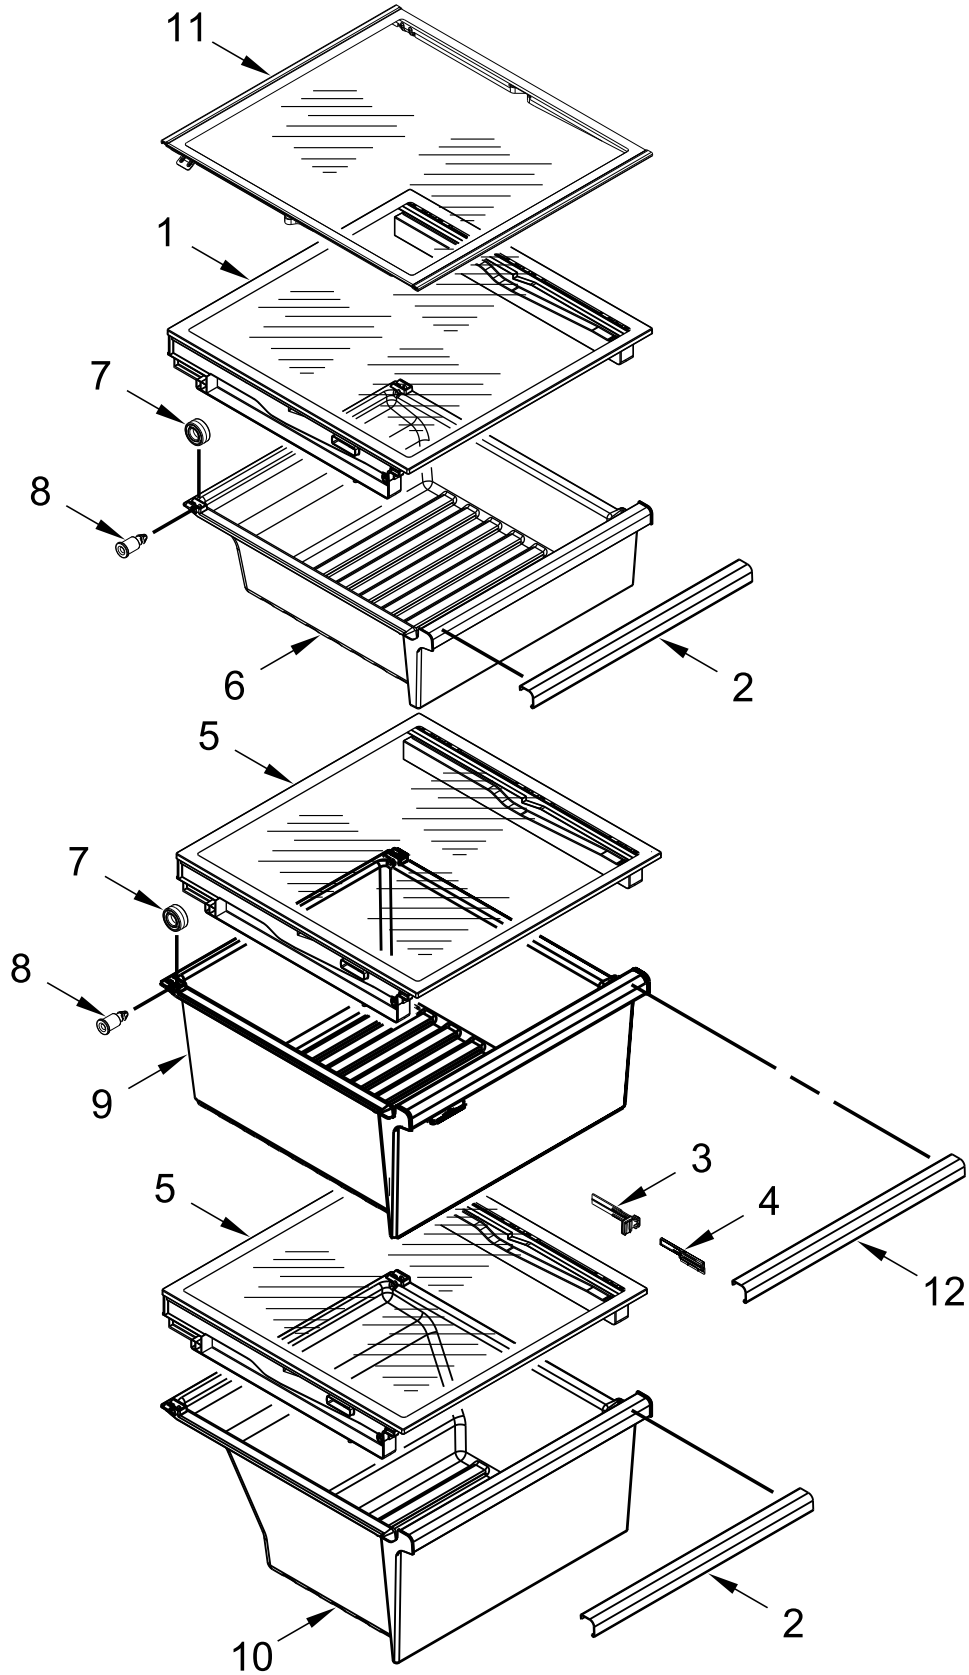

REFRIGERATOR SHELF PARTS

REFRIGERATOR SHELF PARTS

<u>Illus.</u> <u>No.</u>	<u>Part No.</u>	<u>Description</u>	<u>Illus.</u> <u>No.</u>	<u>Part No.</u>	<u>Description</u>	<u>Illus.</u> <u>No.</u>	<u>Part No.</u>	<u>Description</u>
1	W10508311	Shelf, Snack Pan	5	W10508334	Assembly, Cover	9	W10292504	Pan, Crisper
2	W11084209	Handle, Trim	6	W10256846	Pan, Snack	10	W10256854	Pan, Meat
3	W10282883	Slide, Humidity	7	W10628713	Roller, Pan	11	W10773885	Assembly, Shelf
4	W10282880	Housing, Humidity	8	W10628712	Axle, Roller	12	W11034716	Handle, Trim