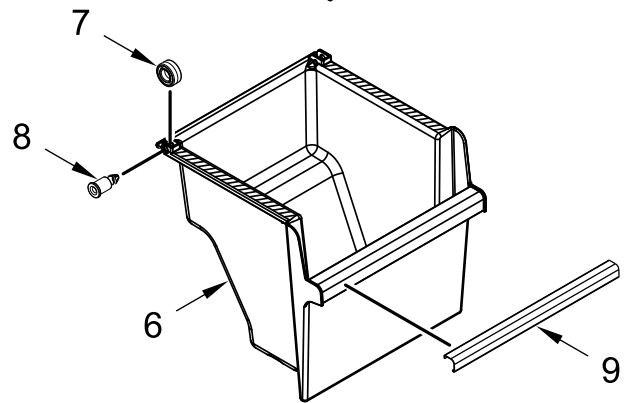

FREEZER LINER PARTS

FREEZER LINER PARTS

<u>Illus.</u> <u>No.</u>	<u>Part No.</u>	<u>Description</u>	<u>Illus.</u> <u>No.</u>	<u>Part No.</u>	<u>Description</u>	<u>Illus.</u> <u>No.</u>	<u>Part No.</u>	<u>Description</u>
1		Liner (Not A Serviceable Part)	5	W10773887	Shelf, Glass Lower	10	W10847849	Switch, Light
2	W10527863	Assembly, Cover	6	W10260983	Pan, Freezer (Also Order Item 7)	11	2162085	Socket, Light
3	W10773886	Shelf, Glass Upper	7	W10628713	Roller, Pan	12	W11125625	Lamp, LED
4	W10280386	Thermistor	8	W10628712	Axle, Roller	13	W10425252	Cover, Thermistor
			9	W11034724	Trim, Handle	14	W10269101	Lens
						15	2155597	Socket, Light