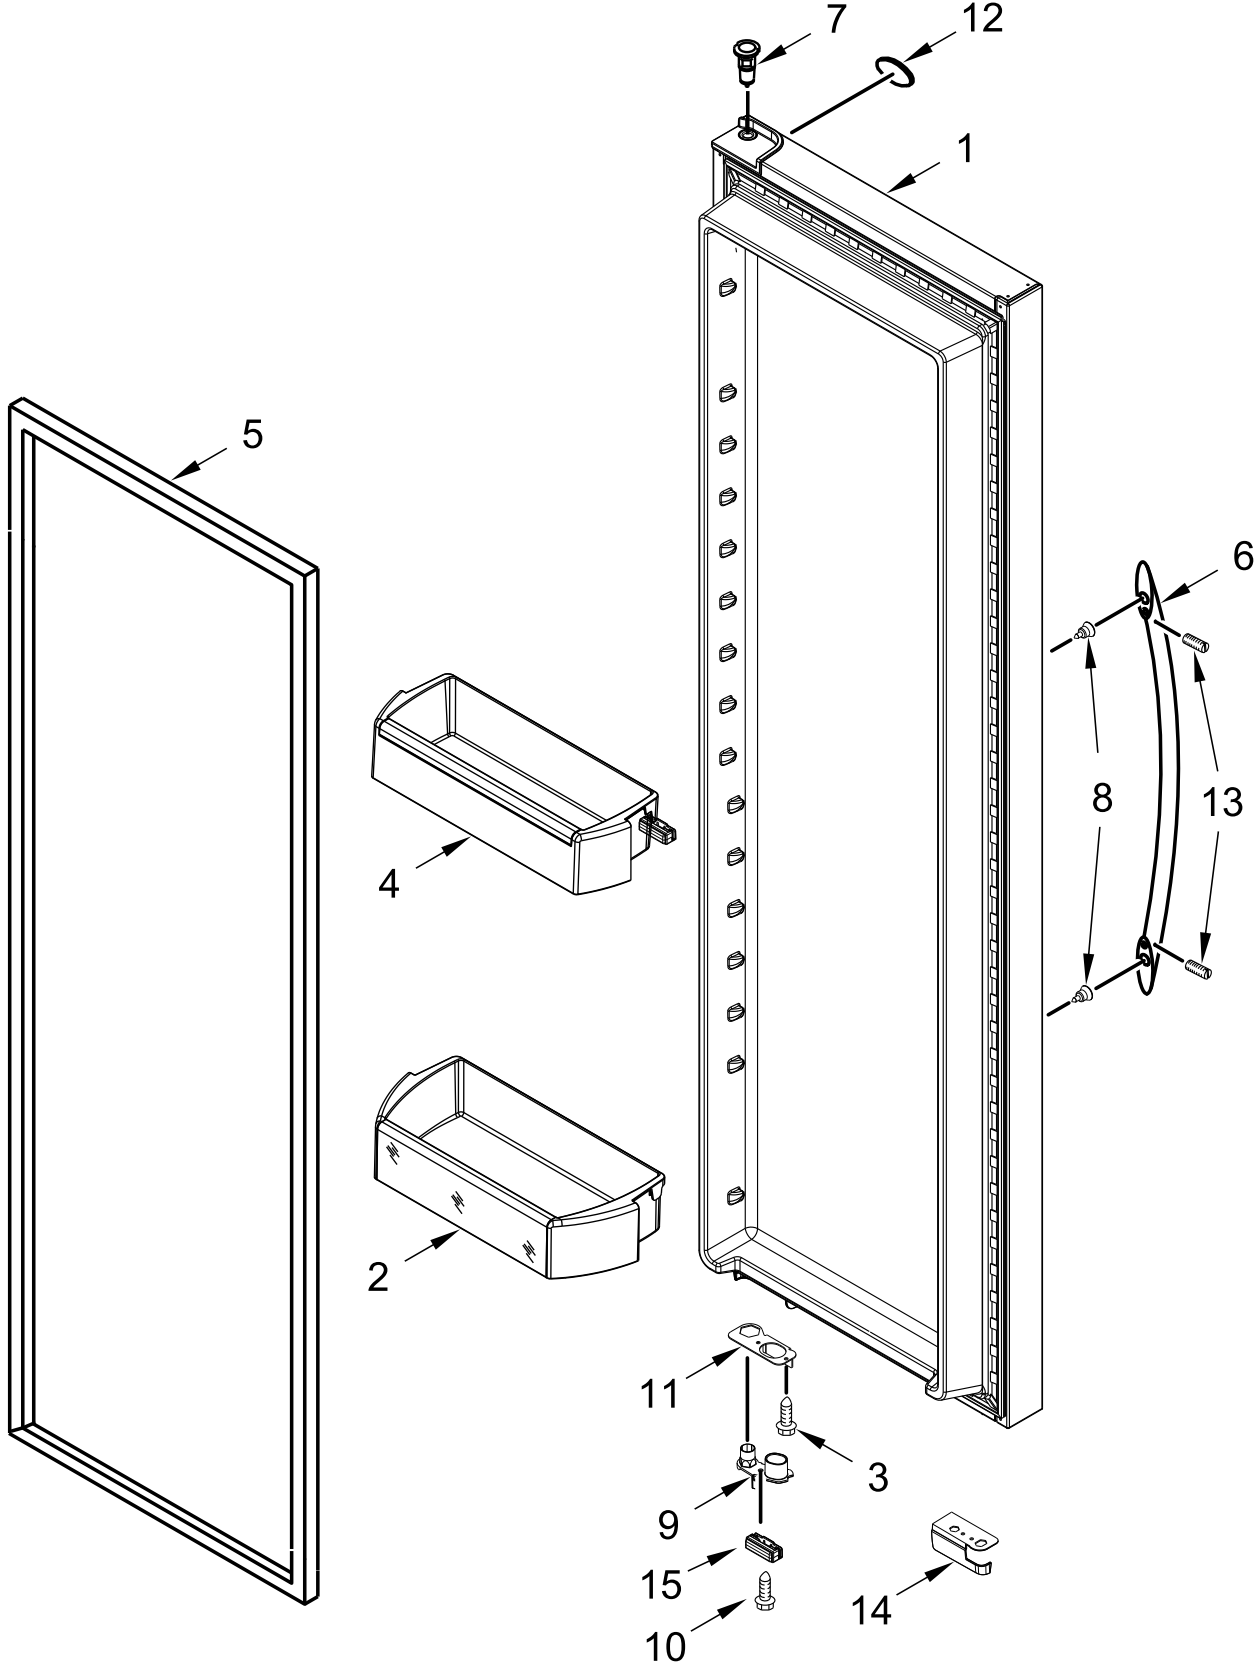

MOTOR AND ICE CONTAINER PARTS

<u>Illus.</u> <u>No.</u>	<u>Part No.</u>	<u>Description</u>	<u>Illus.</u> <u>No.</u>	<u>Part No.</u>	<u>Description</u>	<u>Illus.</u> <u>No.</u>	<u>Part No.</u>	<u>Description</u>
1	W11251049	Container, Ice (Complete)	8	W10291905	Gasket	16	W10646076	Assembly, Wire Jumper Switch
2	W10693542	Assembly, Latch	9	W11130444	Assembly, Ice Maker	17	W10400435	Gasket, Foam
3	2220458	Coupling, Bottom	10	W11117906	Motor, Dispenser	18	W10765378	Assembly, Motor Box
4	W10258544	Shaft, Drive	11	W10669473	Cover, Container	19	W10166854	Gasket
5	W10754509	Spring, Coupling	12	W10691248	Plate, Switch			
6	W11240062	Assembly, Mounting Plate	13	W10666871	Rocker, Switch			
7	2305382	Boot, Rubber	14	W11032814	Switch, Rocker Arm			
			15	W10749467	Filler, EPS Icemaker Cover			

REFRIGERATOR DOOR PARTS