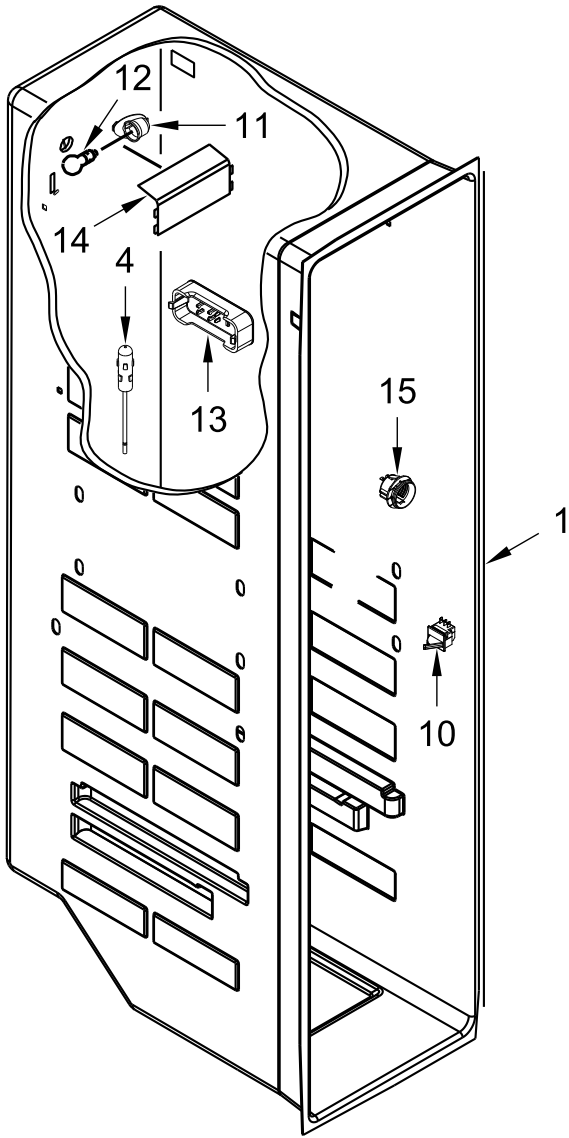

FREEZER LINER PARTS

FREEZER LINER PARTS

<u>Illus.</u> <u>No.</u>	<u>Part No.</u>	<u>Description</u>	<u>Illus.</u> <u>No.</u>	<u>Part No.</u>	<u>Description</u>	<u>Illus.</u> <u>No.</u>	<u>Part No.</u>	<u>Description</u>
1		Liner (Not A Serviceable Part)	5	W10773887	Shelf, Glass Lower	10	W10847849	Switch, Light
2	W10527863	Assembly, Cover	6	W10260983	Pan, Freezer (Also Order Item 7)	11	2162085	Socket, Light
3	W10773886	Shelf, Glass Upper	7	W10628713	Roller, Pan	12	W11125625	Lamp, LED
4	W10280386	Thermistor	8	W10628712	Axle, Roller	13	W10425252	Cover, Thermistor
			9	W11034724	Trim, Handle	14	W10269101	Lens
						15	2155597	Socket, Light