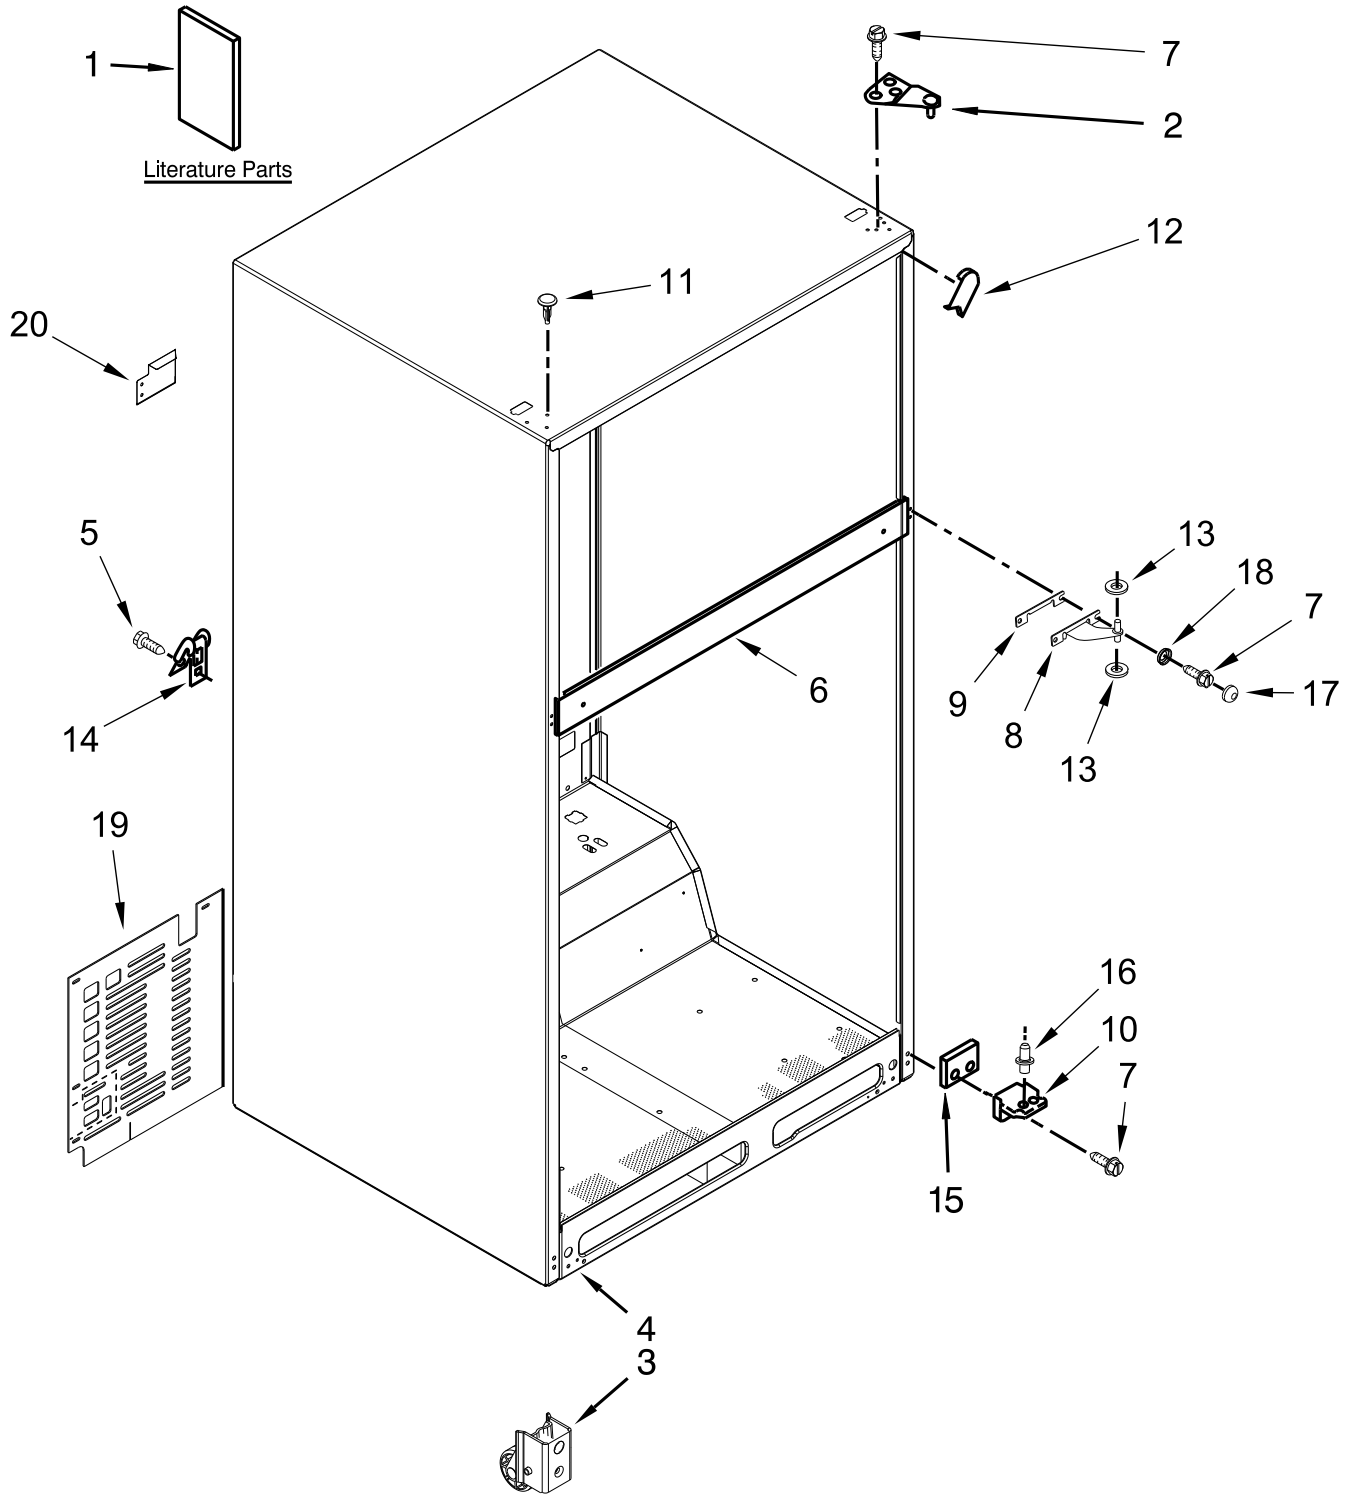

TOP MOUNT REFRIGERATOR

MODELS:

WRT104TFDW03 (White)

WRT104TFDB03 (Black)

WRT104TFDT03 (Biscuit)

CABINET PARTS

CABINET PARTS

<u>Illus.</u> <u>No.</u>	<u>Part No.</u>	<u>Description</u>	<u>Illus.</u> <u>No.</u>	<u>Part No.</u>	<u>Description</u>	<u>Illus.</u> <u>No.</u>	<u>Part No.</u>	<u>Description</u>
1		Literature Parts	9		Shim, Hinge Center	14	W11242280	Clamp, Power Cord
	W11511782	Tech Sheet		2166043	White	15	2201567	Shim, Hinge (Bottom)
	W11507956	Use and Care Guide		2215385	Black	16	W10638688	Hinge Pin
	W11095253	Energy Guide	10	2325482	Hinge, Bottom	17		Cap, Dome
2	2261963	Assembly, Top Hinge	11		Plug, Hole		W10674771	White
3	W10142530	Assembly, Roller		W10520304	White		W10679135	Black
4		Cabinet (Not Serviced)		W10520305	Black		W10679138	Biscuit
5	489442	Screw		W10520306	Biscuit	18	W10674773	Cap, Washer Dome
6		Rail, Center (Not Serviced)	12		Filler, Wrapper	19	W11307292	Cover Unit
7	489497	Screw		2166003	White	20	W11458717	Access Cover, Valve
8	2166086	Assembly, Hinge (Center)		2215384	Black			
			13	2202282	Biscuit			
				487802	Washer			