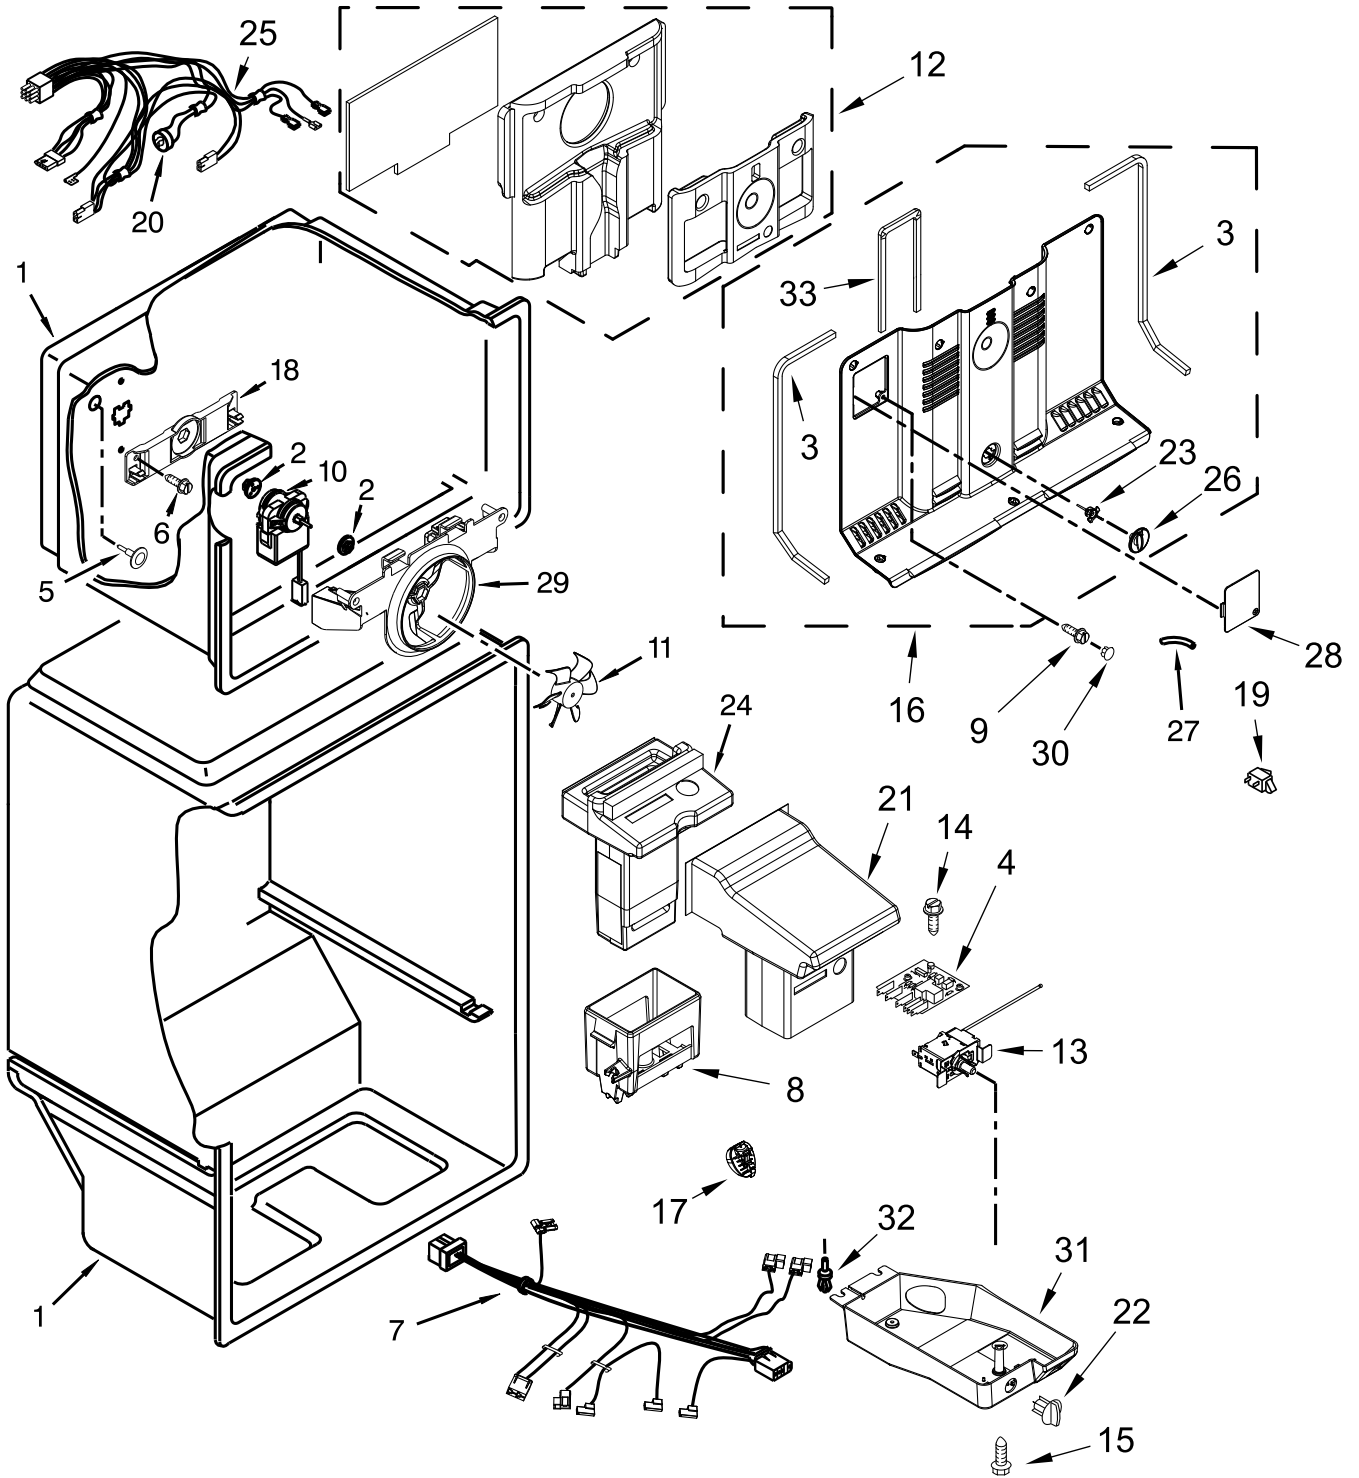

LINER PARTS

LINER PARTS

<u>Illus. No.</u>	<u>Part No.</u>	<u>Description</u>	<u>Illus. No.</u>	<u>Part No.</u>	<u>Description</u>	<u>Illus. No.</u>	<u>Part No.</u>	<u>Description</u>
1		Liner (Not Serviced)	12	W10666603	Assembly, Evaporator Plenum	24	W10570939	Assembly, Air Diffuser
2	2197380	Grommet	13	W11349827	Assembly, Thermostat	25	W11314503	Assembly, Evaporator Fan Wire
3	W10579698	Gasket, Evaporator Cover	14	488693	Screw	26	W10570952	Knob, Air Control
4	W11438550	Control, Electronic	15	489174	Screw	27	1118680	Tube, Thermostat Barrier
5		Hole Plug	16	W10573325	Cover, Evaporator	28	W11341627	Cover, Hole
	941839	White	17	W11429584	Module, LED	29	W10321162	Bracket, Fan Motor
6	488208	Screw	18	2254454	Bracket, Evaporator Fan Rear	30	W10487421	Cover, Screw
7	W11404458	Assembly, Control Box Wire	19	W10847853	Switch, Light	31	W10648656	Box, Control
8	W10570480	Cover, Air Diffuser	20		Bi-Metal Defrost (Not Serviced)	32	939962	Rivet, Plastic
9	W10720456	Screw (White)	21	W10570941	Duct, Air	33	W10579707	Gasket, Evaporator Plenum Assembly
10	2315539	Motor, Evaporator Fan	22	2202885	Knob, Control			
11	2200509	Blade, Fan	23	W10169456	Baffle, Air Manual