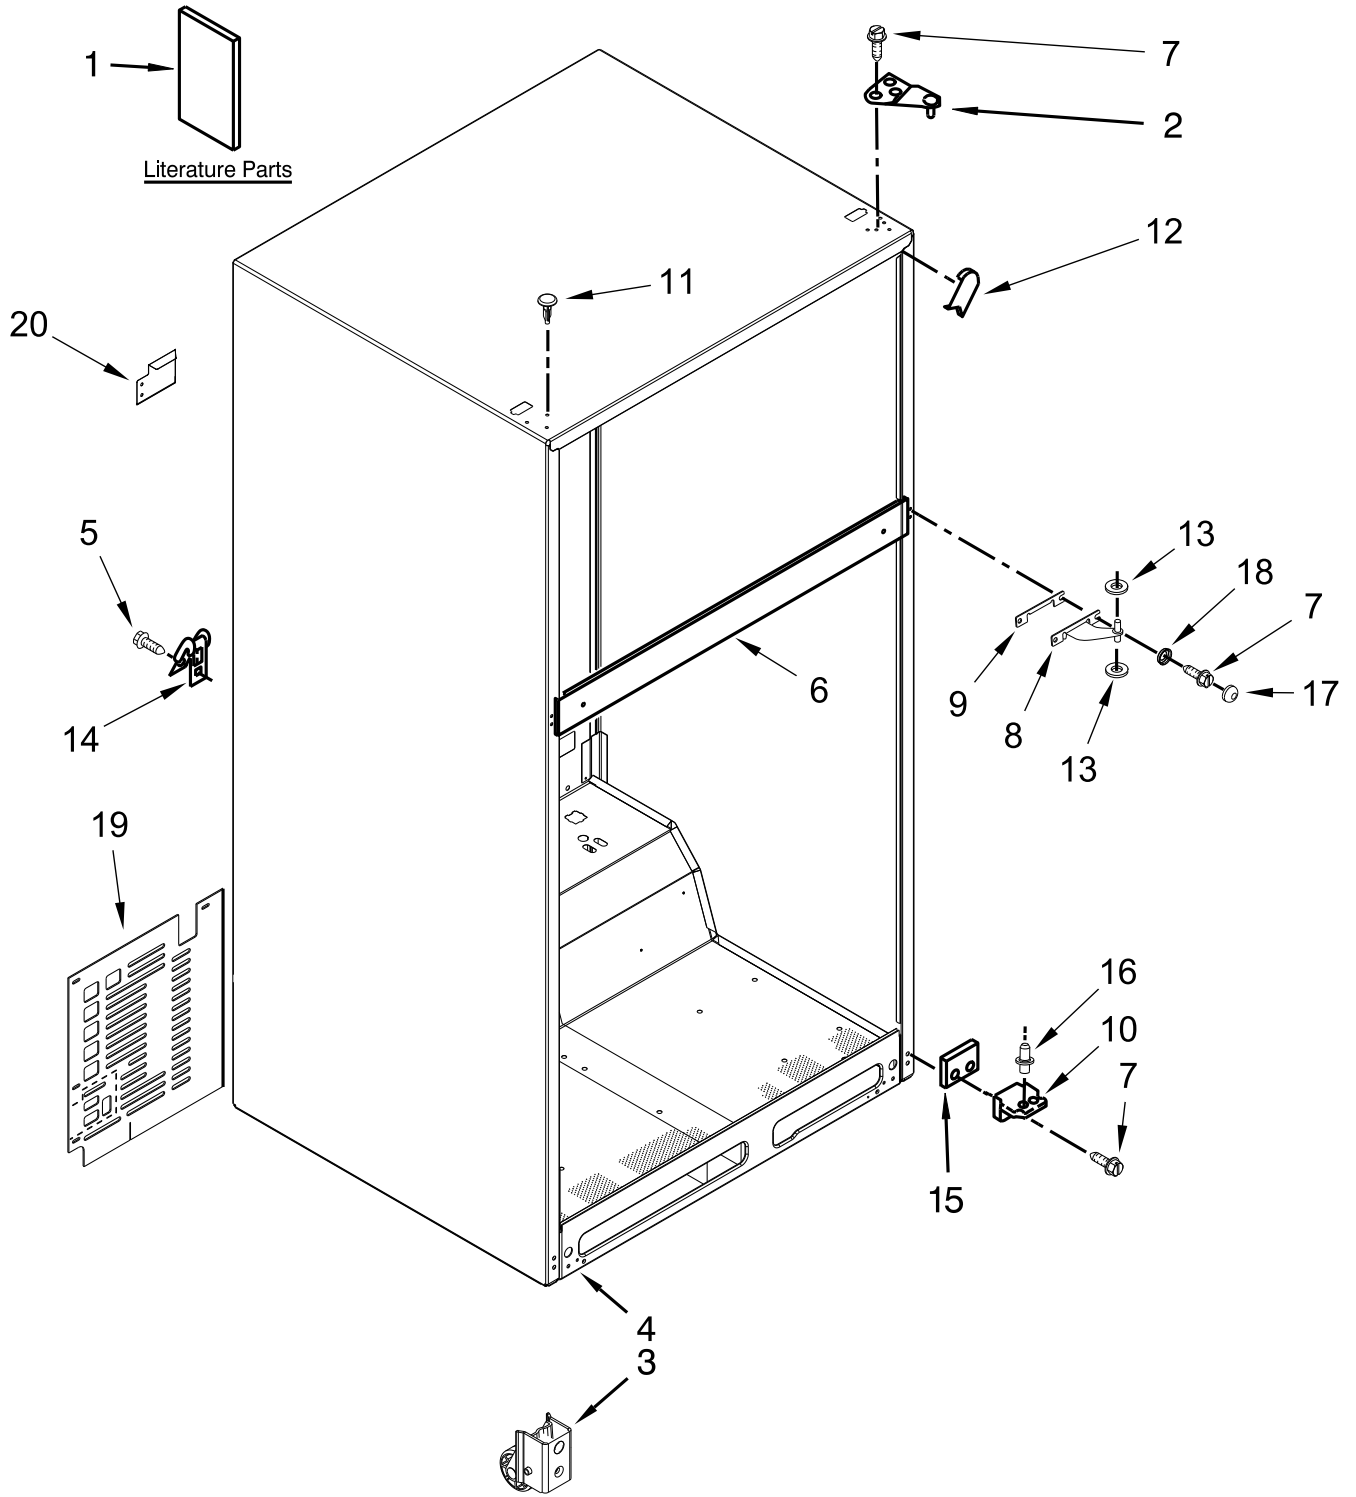

TOP MOUNT REFRIGERATOR

MODELS:

WRT134TFDW01 (White)

WRT134TFDB01 (Black)

WRT134TFDM01 (Stainless)

CABINET PARTS

CABINET PARTS

<u>Illus.</u> <u>No.</u>	<u>Part No.</u>	<u>Description</u>	<u>Illus.</u> <u>No.</u>	<u>Part No.</u>	<u>Description</u>	<u>Illus.</u> <u>No.</u>	<u>Part No.</u>	<u>Description</u>
1		Literature Parts	9		Shim, Hinge Center	14	W11242280	Clamp, Power Cord
	W11511782	Tech Sheet		2166043	White	15	2201567	Shim, Hinge (Bottom)
	W11507956	Use and Care Guide		2215385	Black	16	W10638688	Hinge Pin
	W11095255	Energy Guide	10	2325482	Hinge, Bottom	17		Cap, Dome
2	2261963	Assembly, Top Hinge	11		Plug, Hole		W10674771	White
3	W10142530	Assembly, Roller		W10520304	White		W10679135	Black
4		Cabinet (Not Serviced)		W10520305	Black		W10679139	Grey
5	489442	Screw		W10520307	Grey	18	W10674773	Cap, Washer Dome
6		Rail, Center (Not Serviced)	12		Filler, Wrapper	19	W11307292	Cover Unit
7	489497	Screw		2166003	White	20	W11458717	Access Cover, Valve
8	2166086	Assembly, Hinge (Center)		2215384	Black			
				W10761079	Grey			
			13	487802	Washer			