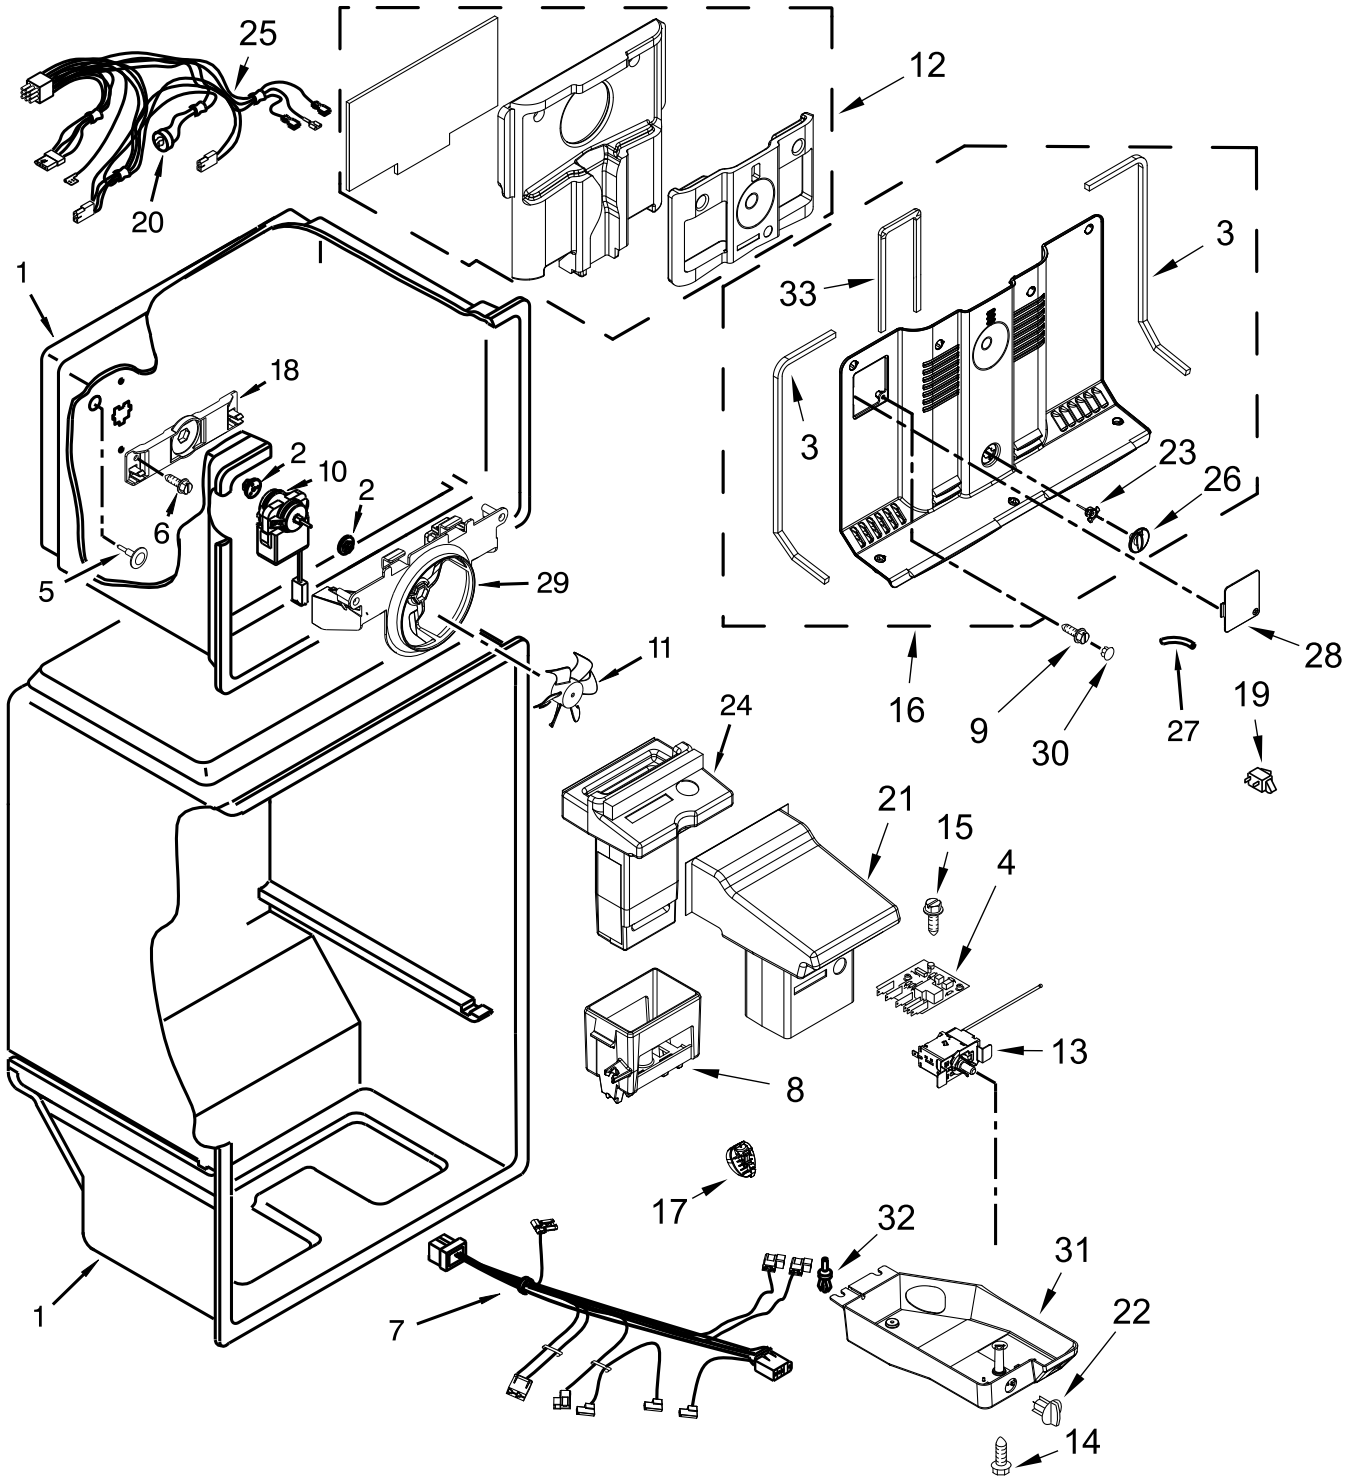

LINER PARTS

LINER PARTS

<u>Illus. No.</u>	<u>Part No.</u>	<u>Description</u>	<u>Illus. No.</u>	<u>Part No.</u>	<u>Description</u>	<u>Illus. No.</u>	<u>Part No.</u>	<u>Description</u>
1		Liner (Not Serviced)	12	W10666603	Assembly, Evaporator Plenum	24	W10570939	Assembly, Air Diffuser
2	2197380	Grommet	13	W11348864	Assembly, Thermostat	25	W11314503	Assembly, Evaporator Fan Wire
3	W10579698	Gasket, Evaporator Cover	14	488693	Screw	26	W10570952	Knob, Air Control
4	W11438550	Control, Electronic	15	489174	Screw	27	1118680	Tube, Thermostat Barrier
5		Hole Plug	16	W10573325	Cover, Evaporator	28	W11341627	Cover, Hole
	941839	White	17	W11429584	Module, LED	29	W10321162	Bracket, Fan Motor
6	488208	Screw	18	2254454	Bracket, Evaporator Fan Rear	30	W10487421	Cover, Screw
7	W11404458	Assembly, Control Box Wire	19	W10847853	Switch, Rocker	31	W10648656	Box, Control
8	W10570480	Cover, Air Diffuser	20		Bi-Metal Defrost (Not Serviced)	32	939962	Rivet, Plastic
9	W10720456	Screw (White)	21	W10570941	Duct, Air	33	W10579707	Gasket, Evaporator Plenum Assembly
10	2315539	Motor, Evaporator Fan	22	2202885	Knob, Control			
11	2200509	Blade, Fan	23	W10169456	Baffle, Air Manual			