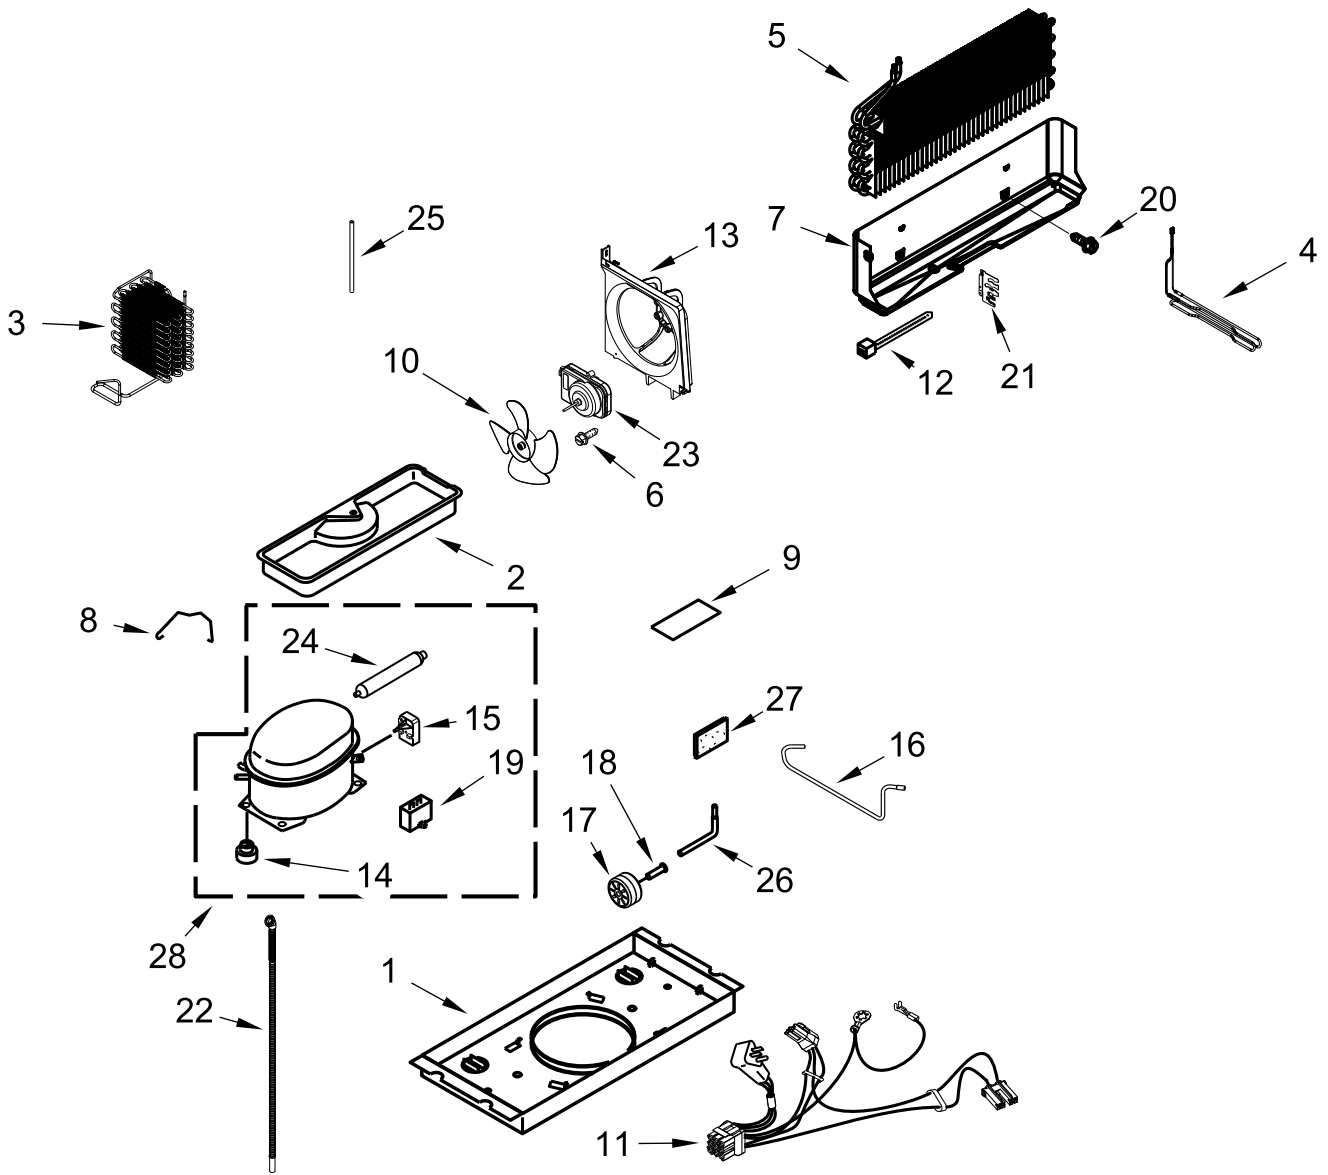

UNIT PARTS

UNIT PARTS

<u>Illus.</u> <u>No.</u>	<u>Part No.</u>	<u>Description</u>	<u>Illus.</u> <u>No.</u>	<u>Part No.</u>	<u>Description</u>	<u>Illus.</u> <u>No.</u>	<u>Part No.</u>	<u>Description</u>
1	W10573847	Support Plate, Compressor	10	W10675036	Blade, Fan	25	W10582029	Extension, Drain Tube
2	W10565417	Tray, Evaporator	11	W11241362	Harness, Unit	26	W11461499	Tube, Process
3	W11299410	Condenser (Also Order the Following Lokring™ Parts)	12	2263990	Tie, Wire	27	2215468	Insulation, Sound
	W11504445	5/4 NR MS 00 (High Side to Condenser)	13	W10570380	Scroll, Fan	28	W11476127	Compressor (Also Order the Following Lokring™ Parts)
	W11504432	6/5 NR MS 00 (Suction Line to Condenser)	14	W10806346	Grommet, Compressor		W11504415	8.5/8 NR MS 00 (Suction Tube to Compressor)
4	W11339349	Heater, Defrost	15	W11359381	Device, Combination Start (Start Relay and Overload)		W11504430	7/6 NR MS 00 (High Pressure Side to Compressor)
5	W11497963	Assembly, Evaporator (Also Order the Following Lokring™ Parts)	16	W11518247	Tube, Suction		W11506619	8 NK MS 00 (Process Tube to Compressor)
	W11504450	4/1.8 NR MS 00 (Capillary Tube to Evaporator)	17	W10475495	Roller			REFRIGERANT CHARGE 53 grams (R600a)
	W11506620	8 NK AL 00 (Suction Line to Evaporator)	18	2264756	Axle, Roller			
6	8533859	Screw	19	W10590083	Capacitor			
7	W10570572	Shield, Heat	20	8533919	Screw			
8	W11495051	Strap, Bale	21	W11340313	Bracket, Evaporator			
9	2266360	Shield, Electrical	22	W10286975	Tube, Drain			
			23	W10909387	Motor, Condenser Fan			
			24	W10805035	Drier (Service Drier Without Dye) (Also Order the Following Lokring™ Parts)			
				W11504445	5/4 NR MS 00 (Heat Loop to Drier)			
				W11504447	5/1.8 NR MS 00 (Capillary Tube to Drier)