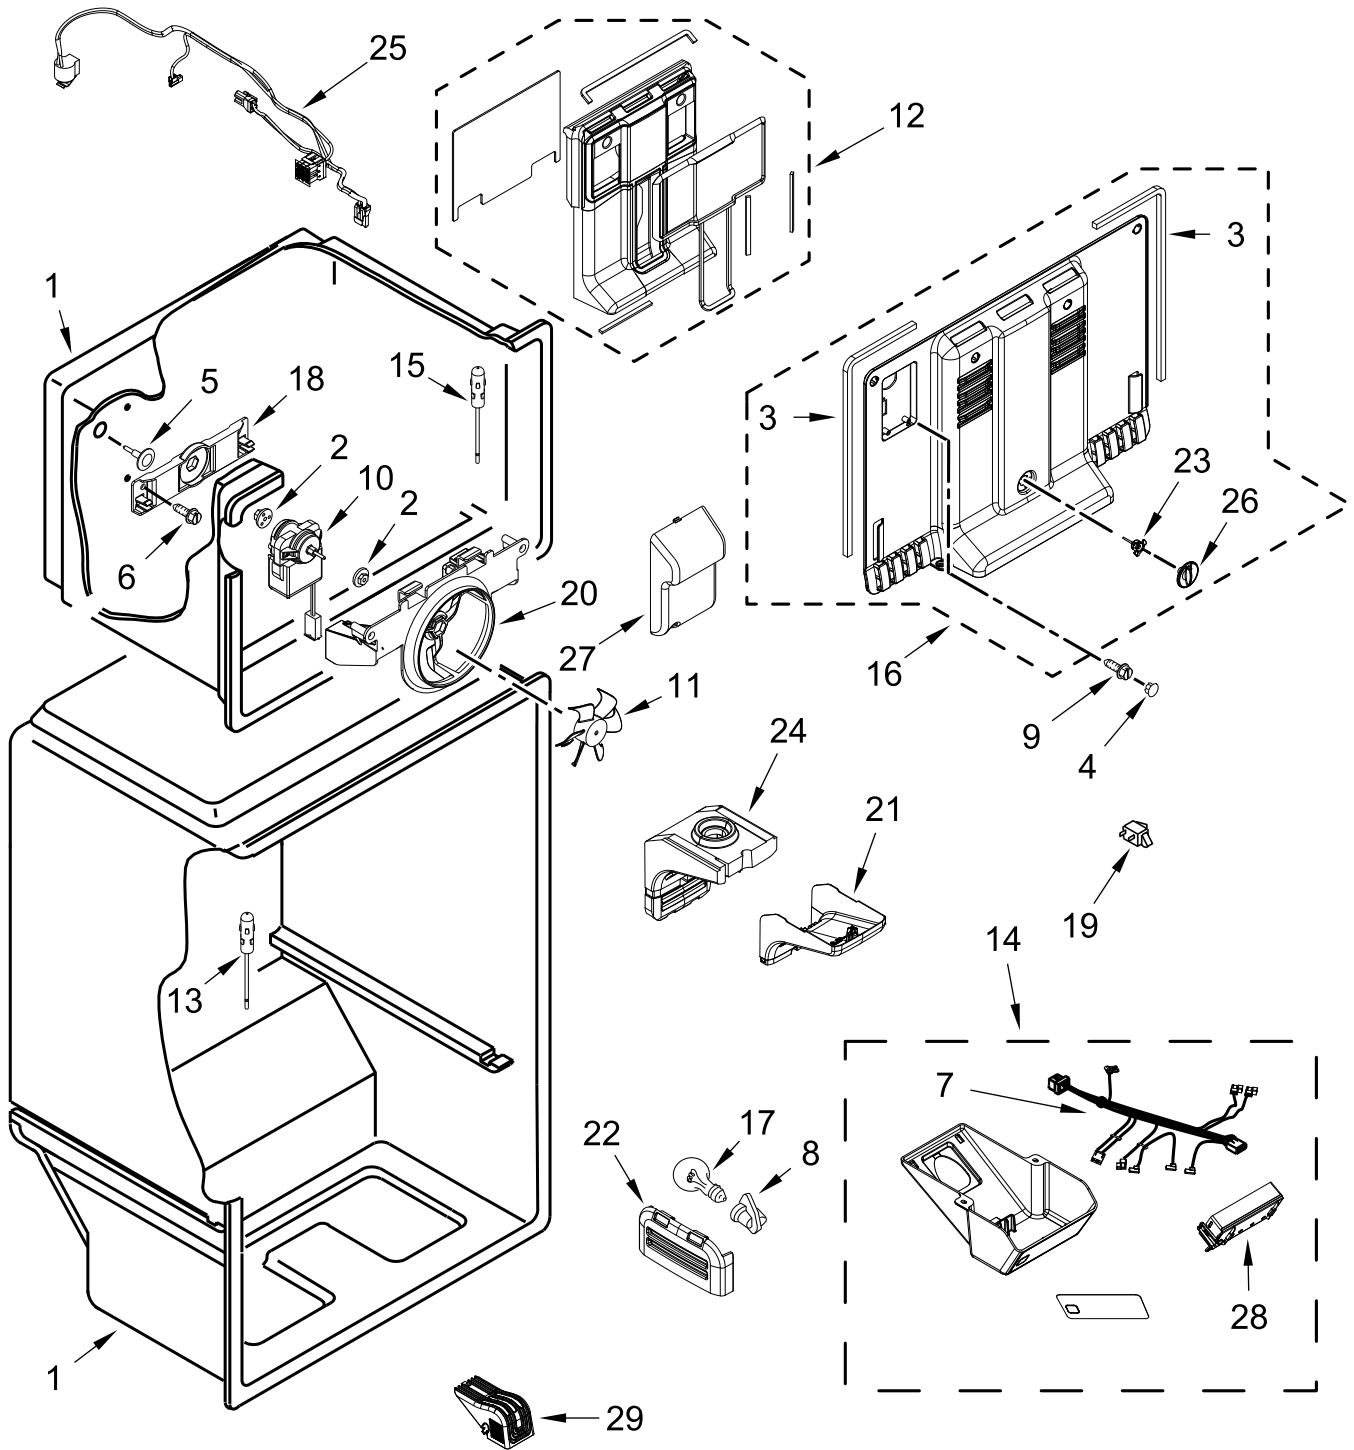

LINER PARTS

LINER PARTS

<u>Illus. No.</u>	<u>Part No.</u>	<u>Description</u>	<u>Illus. No.</u>	<u>Part No.</u>	<u>Description</u>	<u>Illus. No.</u>	<u>Part No.</u>	<u>Description</u>
1		Liner (Not Serviced)	12	W10676682	Assembly, Evaporator Plenum	22	W10638176	Cup, Air Diffuser
2	2197380	Grommet	13	W11108173	Thermistor, Refrigerator	23	W10570951	Baffle, Air Manual
3	W10709194	Gasket, Evaporator Cover	14	W11476572	Assembly, Box Control	24	W10633587	Assembly, Air Diffuser
4	W10487421	Cover, Screw	15	W10384183	Thermistor	25	W11314499	Assembly, Evaporator Fan Wire (Includes Thermal Fuse)
5	941839	Hole Plug White	16	W11510096	Cover, Evaporator	26	W10570952	Knob, Air Control
6	488208	Screw	17	W11125625	Lamp, LED	27	W11341625	Cover, Water Tube
7	W11203360	Wire Assembly, Control Box	18	2254454	Bracket, Evaporator Fan Rear	28	W11476561	Control, Electronic
8	2162085	Socket, Light	19	W10847853	Switch, Rocker	29	W11242281	Cover, Light
9	8281232	Screw	20	W10321162	Bracket, Fan Motor			
10	2315539	Motor, Evaporator Fan	21	W10705209	Cover, Air Diffuser			
11	2163777	Fan Blade