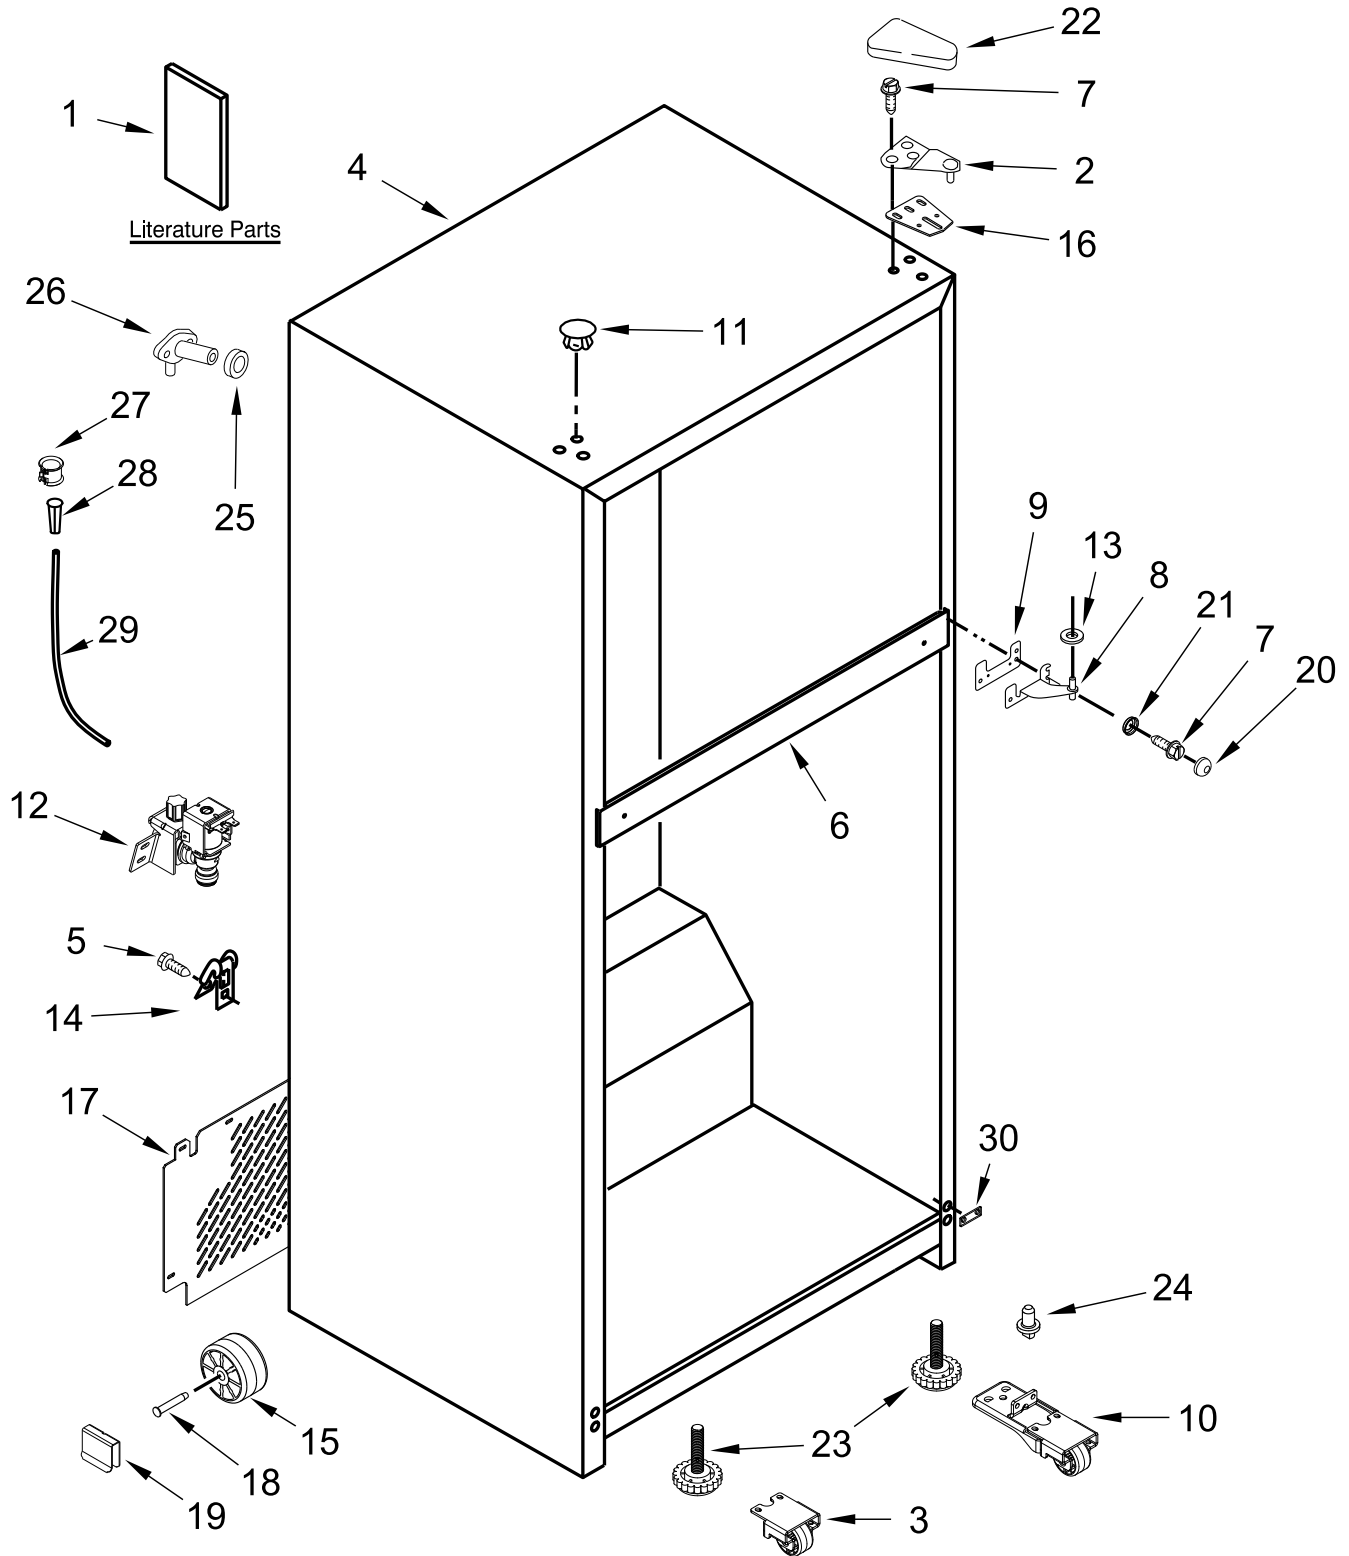

TOP MOUNT REFRIGERATOR

MODELS:

WRT318FZDW07 (White)

WRT318FZDB07 (Black)

WRT318FZDM07 (Stainless)

CABINET PARTS

CABINET PARTS

<u>Illus.</u> <u>No.</u>	<u>Part No.</u>	<u>Description</u>	<u>Illus.</u> <u>No.</u>	<u>Part No.</u>	<u>Description</u>	<u>Illus.</u> <u>No.</u>	<u>Part No.</u>	<u>Description</u>
1		Literature Parts	12	W10498995	Valve, Inlet	25	1106508	Gasket, Seal
	W11511780	Tech Sheet	13	489341	Washer, Plastic	26	W11249272	Fitting, Water Tube
	W11507956	Use and Care Guide	14	W11242280	Clamp, Power Cord	27	W10329003	Clamp, Tube
	W11110662	Energy Guide	15	W10475495	Roller	28	2181939	Insert, Tube
2	2261963	Assembly, Top Hinge	16		Shim, Top Hinge	29	2181944	Tube, Water
				2221885	White	30	W11359355	Shim, Bottom Hinge
3	W10842654	Assembly, Roller	17	W11307288	Cover, Unit			
4		Cabinet (Not Serviced)	18	981126	Axle, Roller			
5	489442	Screw	19	2174706	Clip, Roller			
6		Rail, Center (Not Serviced)	20		Cap, Dome			
				W10674771	White			
7	489497	Screw		W10679135	Black			
8	2254618	Hinge, Center		W10679139	Grey			
9	2183852	Shim, Hinge Center	21	W10674773	Cap, Washer Dome			
10	W10843861	Lower Hinge and Roller Assembly	22		Cover, Hinge			
				2213360	White			
11		Plug, Hole		2213363	Black			
	W10520304	White		2254510	Grey			
	W10520305	Black	23	W10671258	Leveler			
	W10520307	Grey	24	W10638688	Hinge Pin			