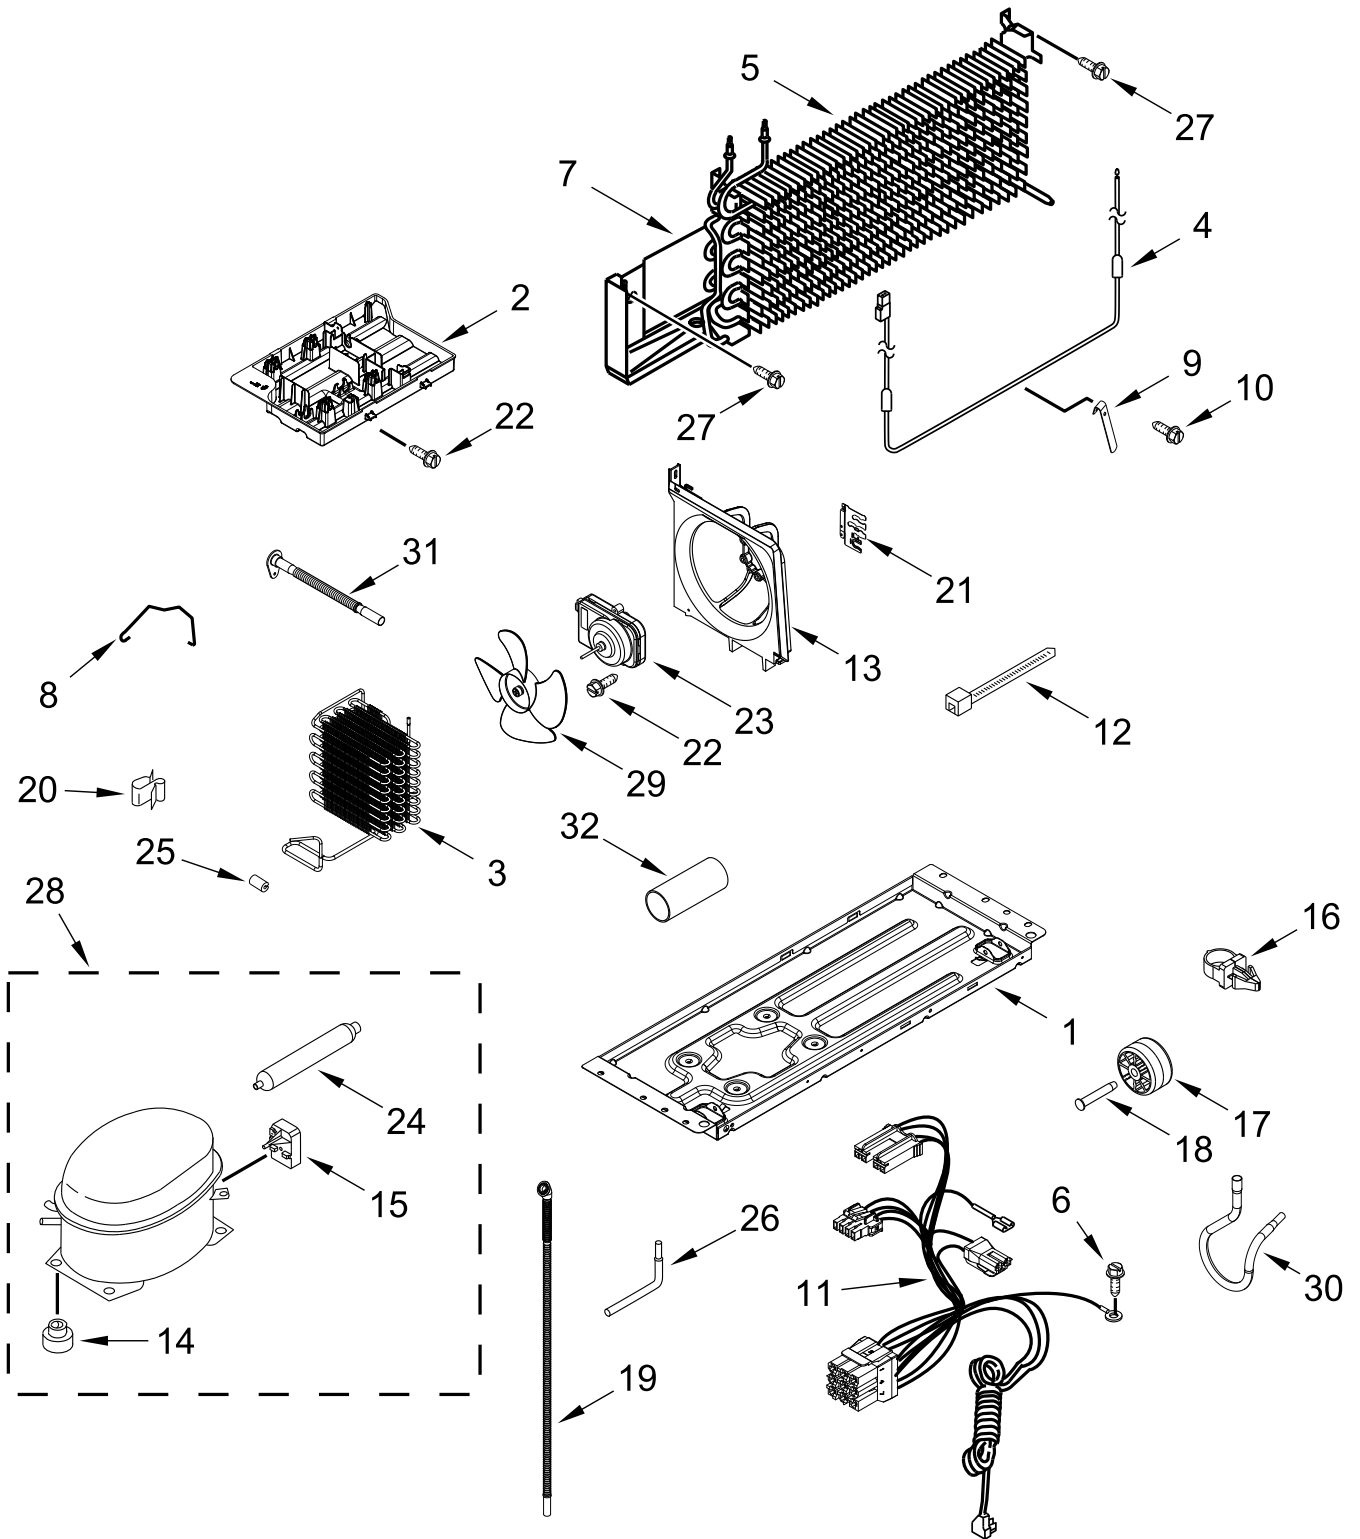

UNIT PARTS

UNIT PARTS

<u>Illus.</u> <u>No.</u>	<u>Part No.</u>	<u>Description</u>	<u>Illus.</u> <u>No.</u>	<u>Part No.</u>	<u>Description</u>	<u>Illus.</u> <u>No.</u>	<u>Part No.</u>	<u>Description</u>
1	W10624648	Support Plate, Compressor	11	W11238433	Harness, Unit	27	489442	Screw
2	W10633582	Tray, Evaporator	12	2263990	Tie, Wire	28	W11332033	Compressor (Also Order the Following Lokring™ Parts)
3	W11290570	Condenser (Also Order the Following Lokring™ Parts)	13	W11438498	Bracket, Fan		W11504415	8.5/8 NR MS 00 (Suction Tube to Compressor)
	W11504445	5/4 NR MS 00 (High Side to Condenser)	14	W10806346	Grommet, Compressor		W11504431	7/5 NR MS 00 (High Pressure Side to Compressor)
	W11506623	5 NK MS 00 (Suction Line to Condenser)	15	W11359381	Device, Combination Start (Start Relay and Overload)		W11506619	8 NK MS 00 (Process Tube to Compressor)
4	W11340898	Heater, Defrost	16	2219077	Clip, Harness	29	W10817071	Blade, Fan
5	W11488141	Assembly, Evaporator (Also Order the Following Lokring™ Parts)	17	W10475495	Roller	30	W11361071	Tube, Suction
	W11504419	(8/7 NR AL 00) (Suction Line to Evaporator)	18	2179826	Axle, Rivet	31	W11383479	Extension, Drain Tube
	W11504449	4/2 NR AL 00 (Capillary Tube to Evaporator)	19	W10633573	Tube, Drain	32	2215468	Insulation, Sound REFRIGERANT CHARGE 45 grams (R600a)
6	488500	Screw	20	2326941	Clip, Wire			
7	W11377819	Heat Shield	21	W11340313	Bracket, Evaporator			
8	W11495051	Strap, Bale	22	W10622701	Screw			
9	W11399989	Heat Probe	23	W10909387	Motor, Condenser Fan			
10	489478	Screw	24	W10805035	Drier (Service Drier Without Dye) (Also Order the Following Lokring™ Parts)			
				W11504445	5/4 NR MS 00 (Heat Loop to Drier)			
				W11504448	5/1.8 NR AL 00 (Capillary Tube to Drier)			
			25	2319835	Grommet, Condenser			
			26	2174739	Tube, Process