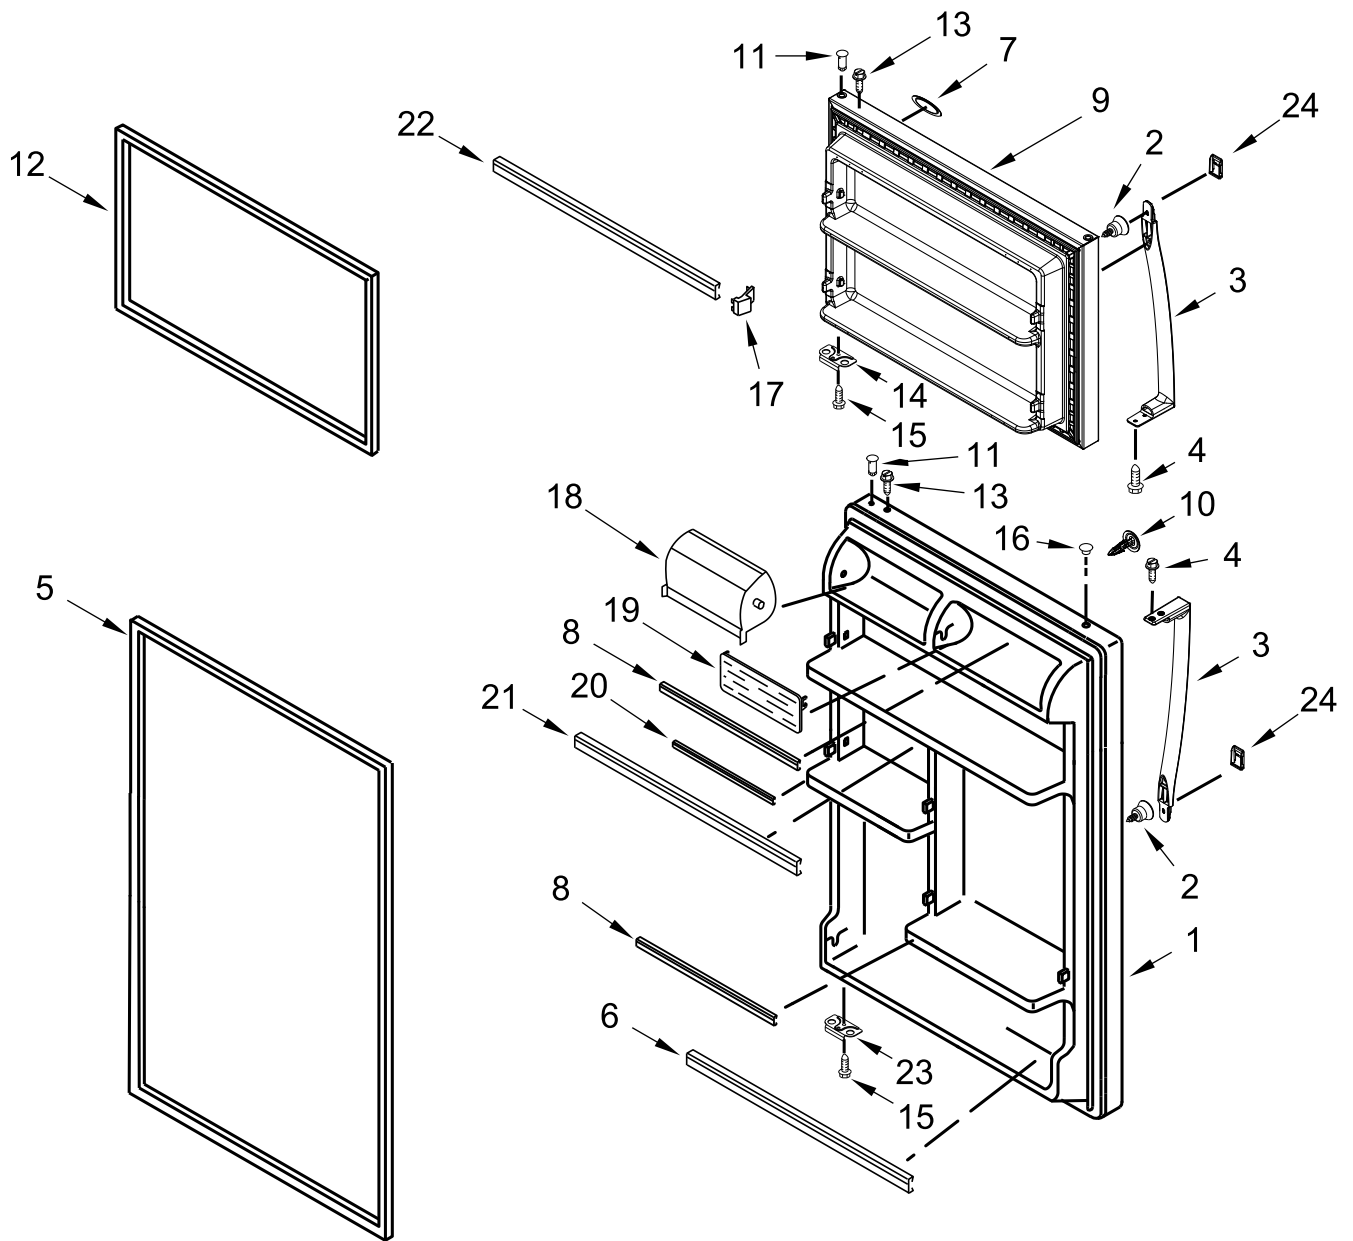

SHELF PARTS

<u>Illus.</u> <u>No.</u>	<u>Part No.</u>	<u>Description</u>	<u>Illus.</u> <u>No.</u>	<u>Part No.</u>	<u>Description</u>	<u>Illus.</u> <u>No.</u>	<u>Part No.</u>	<u>Description</u>
1	W11526406	Rail, Center Track	7	W10628698	Holder, Meat Pan	12	W11526405	Rail, Track (Right Hand)
2	W10668872	Assembly, Crisper Pan	8	W10356844	Control, Humidity	13	W11526404	Rail, Track (Left Hand)
3	3400065	Screw (Stainless)	9	W10628713	Roller, Pan	14	W11516570	Assembly, RC Shelf
4	W11517075	Assembly, FC Shelf	10	W10628712	Axle, Roller			
5	W10628707	Assembly, Shelf	11	W11167857	Shelf Assembly, Crisper			
6	W10714006	Pan, Meat						

DOOR PARTS