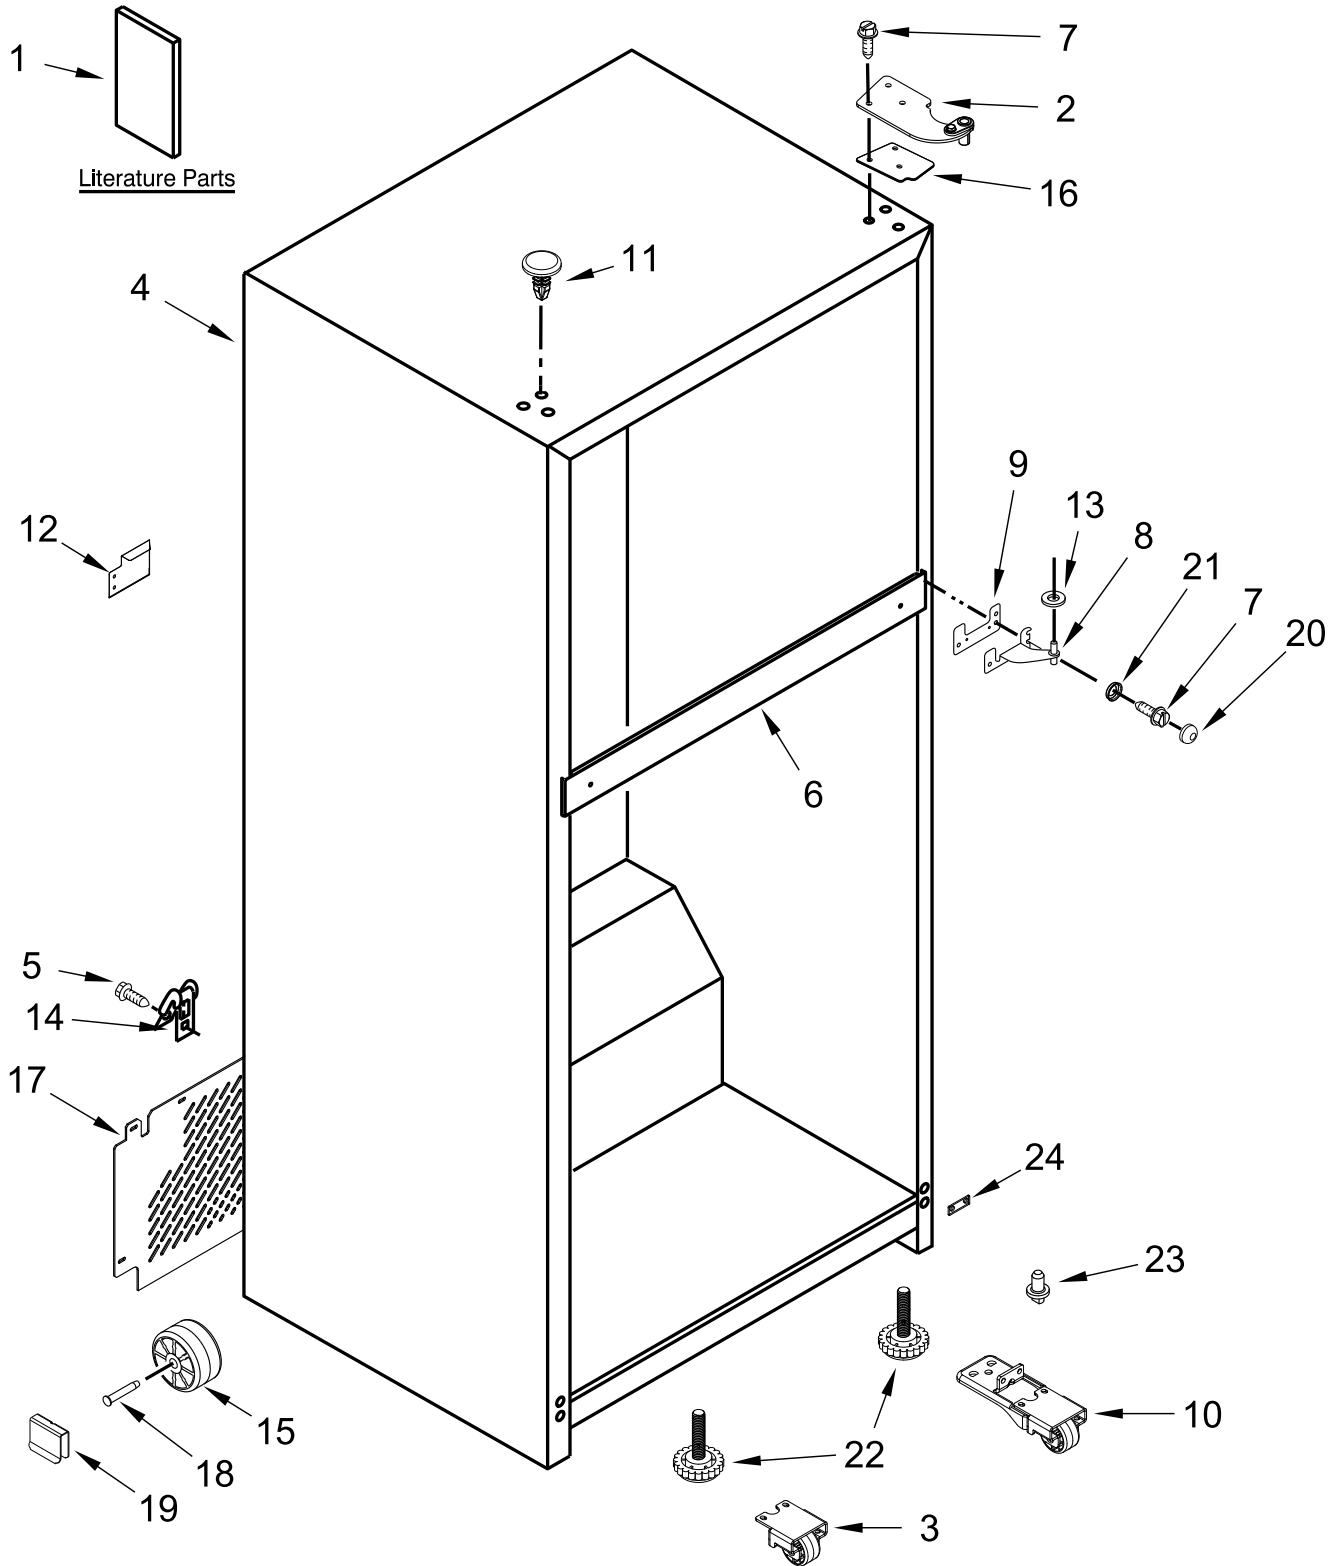

# CABINET PARTS

# CABINET PARTS

<u>Illus. No.</u>	<u>Part No.</u>	<u>Description</u>	<u>Illus. No.</u>	<u>Part No.</u>	<u>Description</u>	<u>Illus. No.</u>	<u>Part No.</u>	<u>Description</u>
1		Literature Parts	9	2183852	Shim, Hinge Center	17	W11307288	Cover, Unit
	W11511780	Tech Sheet	10	W10843861	Lower Hinge and Roller Assembly	18	981126	Axle, Roller
	W11726308	Use and Care Guide				19	2174706	Clip, Roller
	W11644003	Energy Guide	11		Plug, Hole	20		Cap, Dome
2	W11656390	Assembly, Top Right Hinge		W10520304	White		W10674771	White
				W10520305	Black		W10679135	Black
3	W10842654	Assembly, Roller		W10520306	Biscuit		W10679138	Biscuit
4		Cabinet (Not Serviced)		W10520307	Grey		W10679139	Grey
5	489442	Screw	12	W11458717	Access Cover, Valve	21	W10674773	Cap, Washer Dome
6		Rail, Center (Not Serviced)	13	489341	Washer, Plastic	22	W10671258	Leveler
7	489497	Screw	14	W11242280	Clamp, Power Cord	23	W10638688	Hinge Pin
8	2254618	Hinge, Center	15	W10475495	Roller	24	W11359355	Shim, Bottom Hinge
			16	W11656515	Shim, Top Hinge			

# LINER PARTS