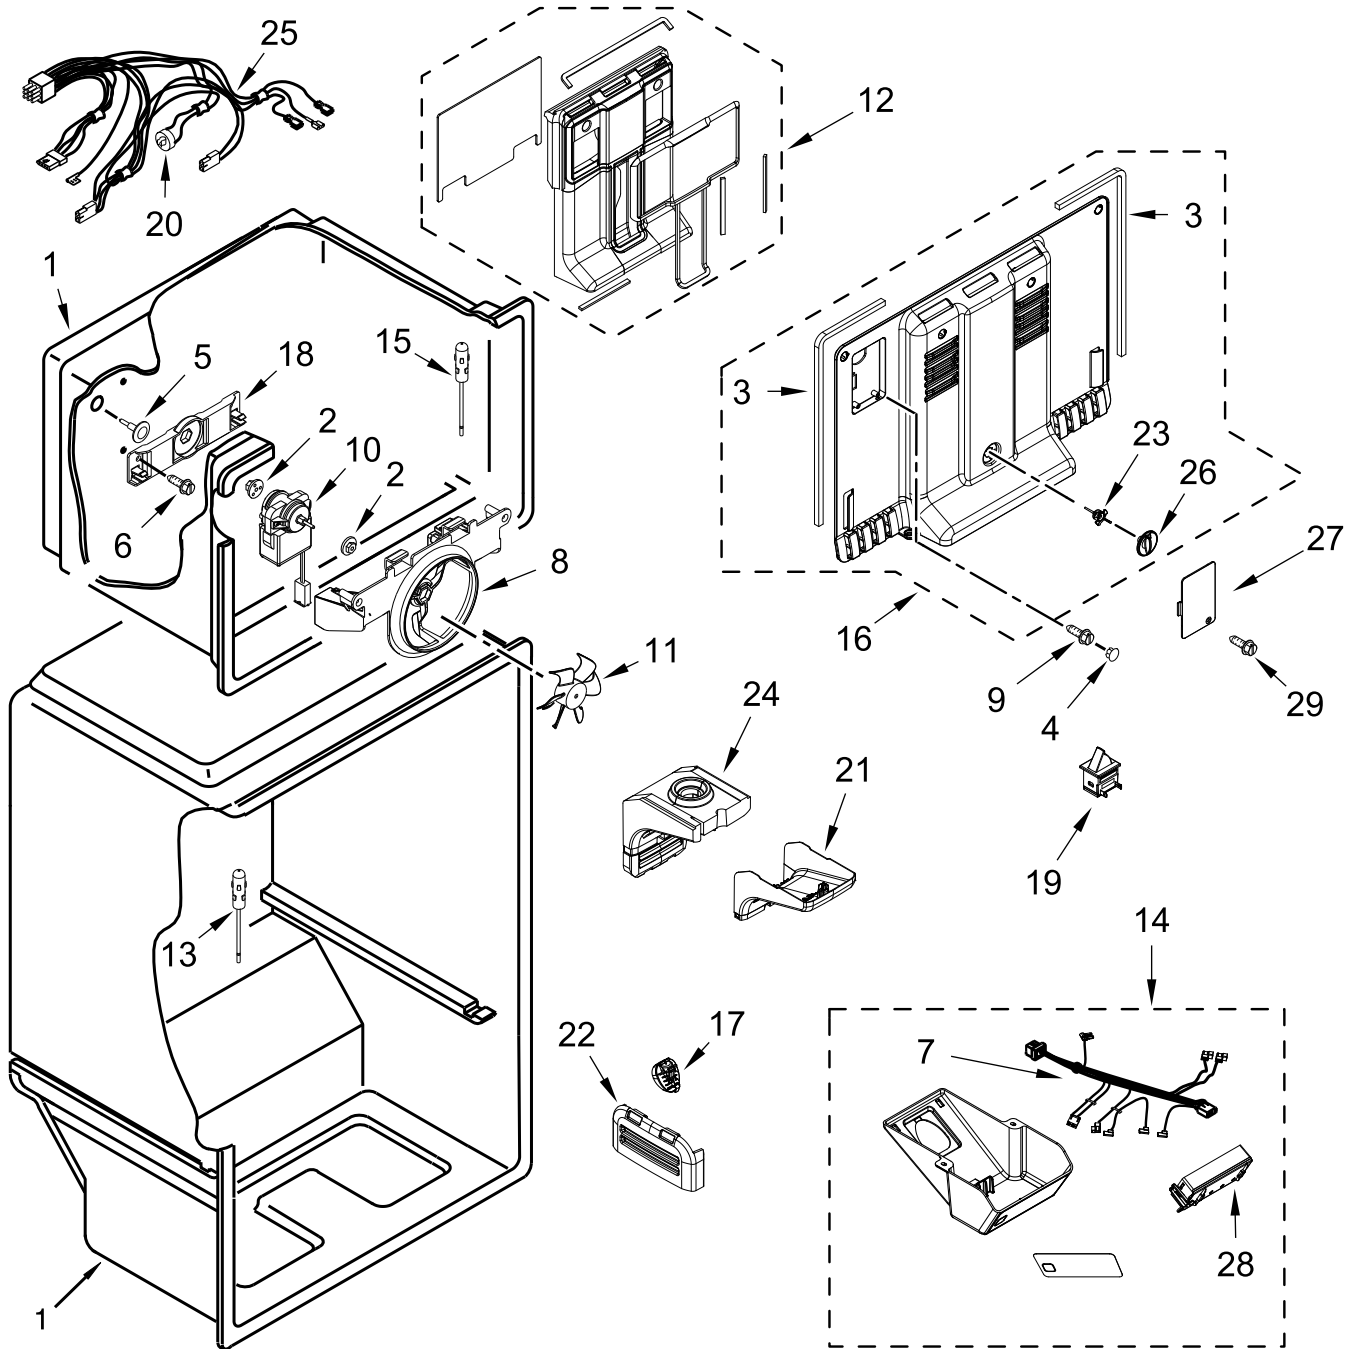

# CABINET PARTS

<u>Illus. No.</u>	<u>Part No.</u>	<u>Description</u>	<u>Illus. No.</u>	<u>Part No.</u>	<u>Description</u>	<u>Illus. No.</u>	<u>Part No.</u>	<u>Description</u>
1		Literature Parts	9	2183852	Shim, Hinge Center	17	W11307288	Cover, Unit
	W11511780	Tech Sheet	10	W10843861	Lower Hinge and Roller Assembly	18	981126	Axle, Roller
	W11726308	Use and Care Guide				19	2174706	Clip, Roller
	W11644003	Energy Guide	11		Plug, Hole	20		Cap, Dome
2	W11656390	Assembly, Top Right Hinge		W10520304	White		W10674771	White
				W10520305	Black		W10679135	Black
3	W10842654	Assembly, Roller		W10520306	Biscuit		W10679138	Biscuit
4		Cabinet (Not Serviced)		W10520307	Grey		W10679139	Grey
5	489442	Screw	12	W11458717	Access Cover, Valve	21	W10674773	Cap, Washer Dome
6		Rail, Center (Not Serviced)	13	489341	Washer, Plastic	22	W10671258	Leveler
7	489497	Screw	14	W11242280	Clamp, Power Cord	23	W10638688	Hinge Pin
8	2254618	Hinge, Center	15	W10475495	Roller	24	W11359355	Shim, Bottom Hinge
			16	W11656515	Shim, Top Hinge			

# LINER PARTS