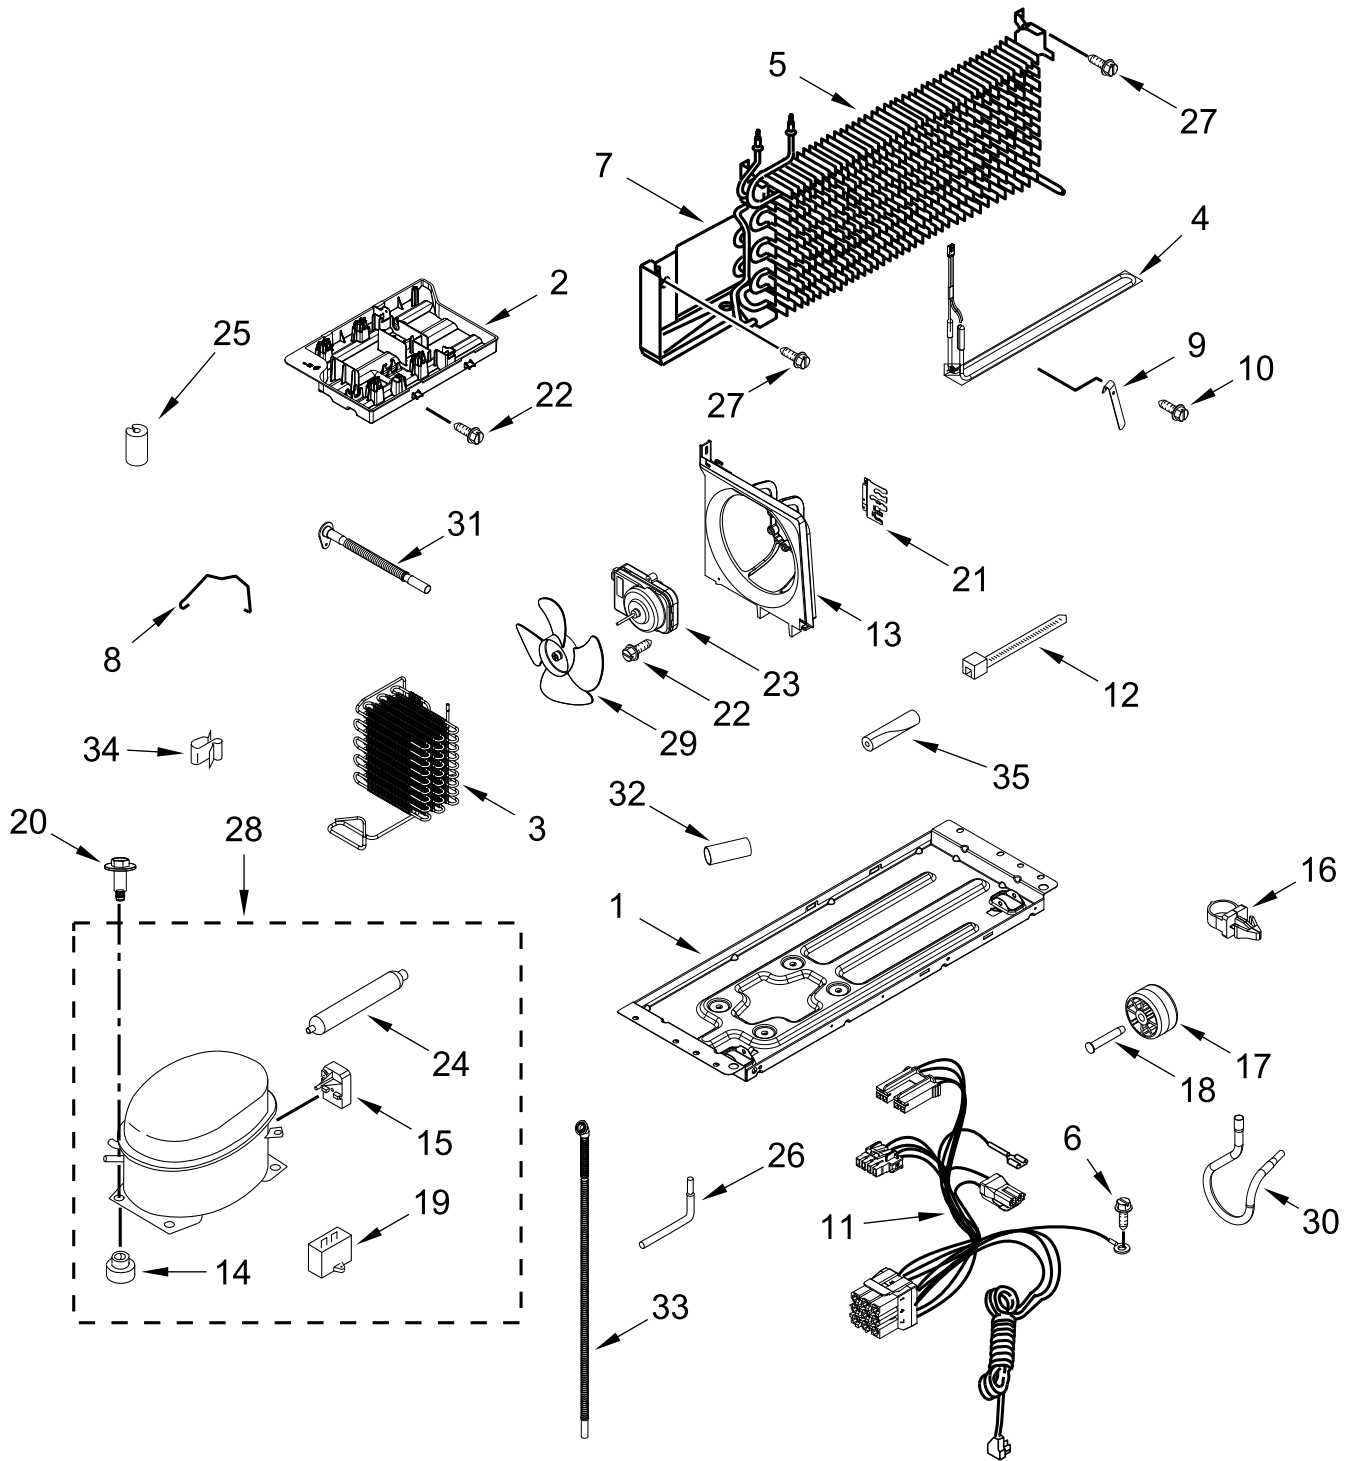

UNIT PARTS

UNIT PARTS

<u>Illus.</u> <u>No.</u>	<u>Part No.</u>	<u>Description</u>	<u>Illus.</u> <u>No.</u>	<u>Part No.</u>	<u>Description</u>	<u>Illus.</u> <u>No.</u>	<u>Part No.</u>	<u>Description</u>
1	W10624648	Support Plate, Compressor	11	W11238433	Harness, Unit	27	489442	Screw
2	W10633582	Tray, Evaporator	12	2263990	Tie, Wire	28	W11332034	Compressor (Also Order the Following Lokring™ Parts)
3	W11290570	Condenser (Also Order the Following Lokring™ Parts)	13	W11438498	Bracket, Fan		W11504415	8.5/8 NR MS 00 (Suction Tube to Compressor)
	W11504445	5/4 NR MS 00 (Heat Loop to Condenser)	14	W10806346	Grommet, Compressor		W11504431	7/5 NR MS 00 (Compressor to Condenser)
	W11506623	5 NK MS 00 (Suction Line to Condenser)	15	W11359381	Device, Combination Start (Start Relay and Overload)		W11506619	8 NK MS 00 (Charging Tube to Compressor)
4	W11340898	Heater, Defrost	16	2219077	Clip, Harness	29	W10817071	Blade, Fan
5	W11488141	Assembly, Evaporator (Also Order the Following Lokring™ Parts)	17	W10475495	Roller	30	W11361071	Tube, Suction
	W11504419	(8/7 NR AL 00) (Suction Line to Evaporator)	18	2179826	Axle, Rivet	31	W11383479	Extension, Drain Tube
	W11504449	4/2 NR AL 00 (Capillary Tube to Evaporator)	19	W10590083	Capacitor	32	2215468	Insulation, Sound
6	488500	Screw	20	W10476309	Screw	33	W10633573	Tube, Drain
7	W11377819	Heat Shield	21	W11340313	Bracket, Evaporator	34	2326941	Clip, Wire
8	W11495051	Strap, Bale	22	W10622701	Screw	35	2264838	Sleeve REFRIGERANT CHARGE 47 grams (R600A)
9	W11399989	Heat Probe	23	W10909387	Motor, Condenser Fan			
10	489478	Screw	24	W10805035	Drier (Service Drier Without Dye) (Also Order the Following Lokring™ Parts)			
				W11504445	5/4 NR MS 00 (Heat Loop to Drier)			
				W11504449	4/2 NR AL 00 (Capillary Tube to Drier)			
			25	2319835	Grommet, Condenser			
			26	2174739	Tube, Process