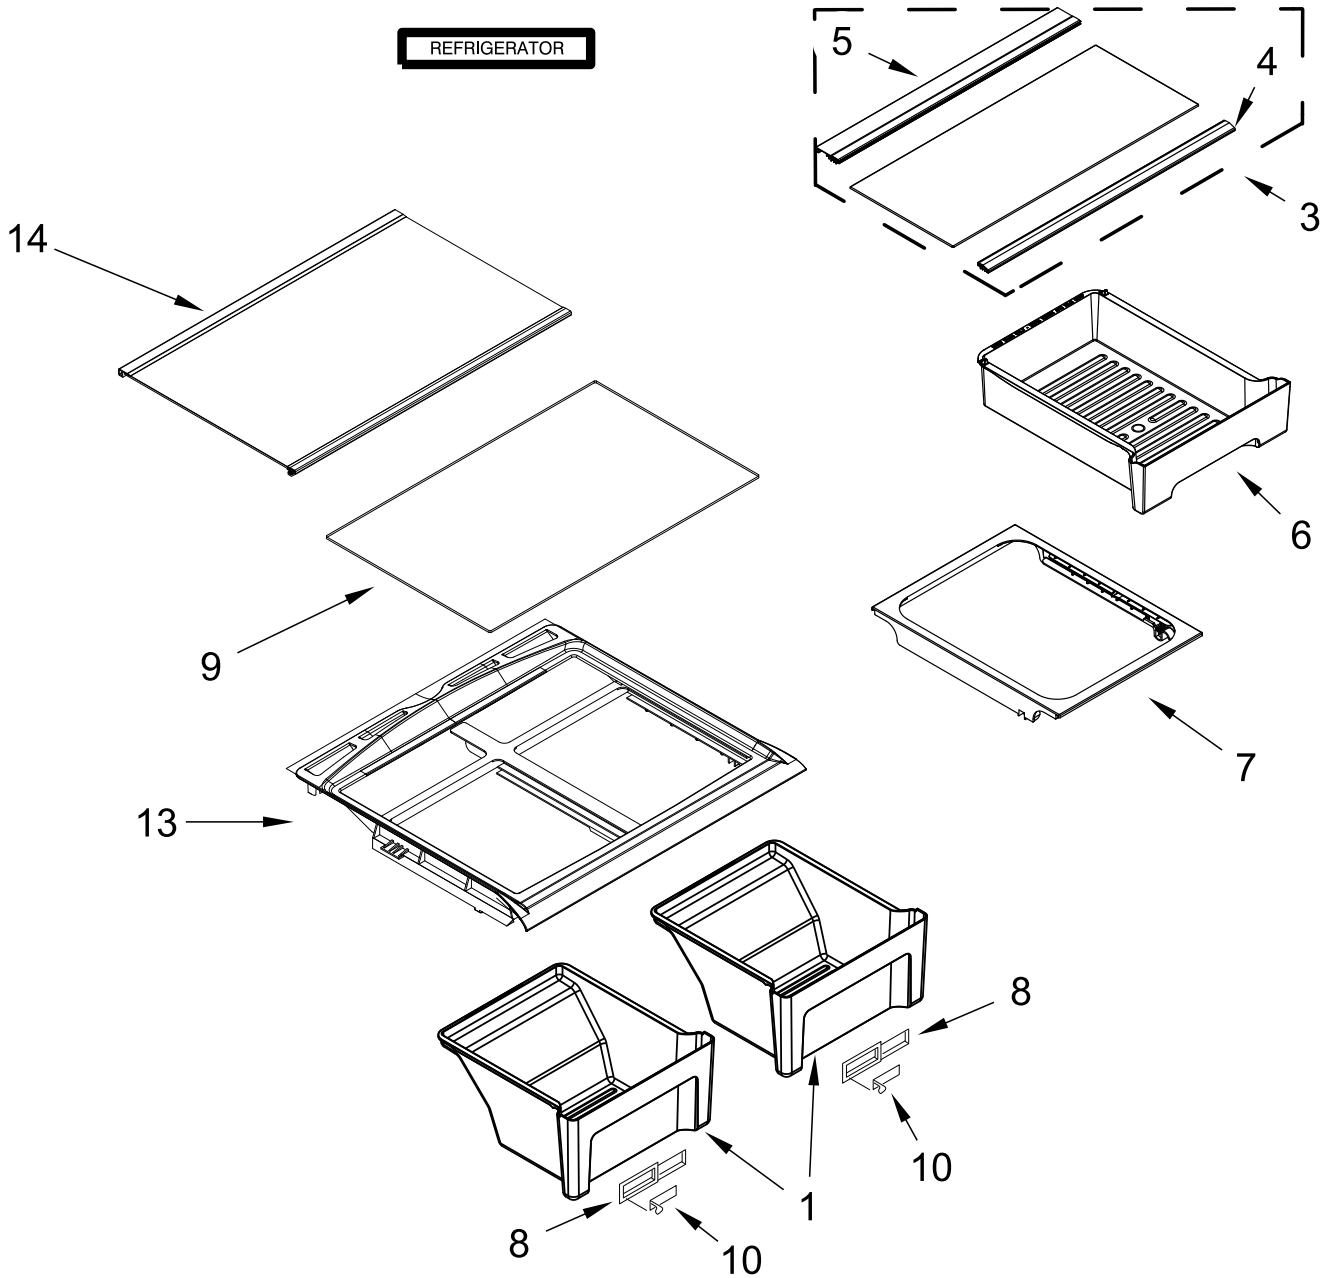

LINER PARTS

LINER PARTS

<u>Illus. No.</u>	<u>Part No.</u>	<u>Description</u>	<u>Illus. No.</u>	<u>Part No.</u>	<u>Description</u>	<u>Illus. No.</u>	<u>Part No.</u>	<u>Description</u>
1		Liner (Not Serviced)	12	W10813581	Assembly, Evaporator Plenum	22	2321148	Housing, Thermistor
2	2197380	Grommet	13	W10452402	Thermistor, Refrigerator	23	W10702120	Gasket, Air Diffuser
3	W10579698	Gasket, Evaporator Cover	14	W10570480	Cover, Air Diffuser	24	W11603929	Assembly, Air Diffuser
4	W10487421	Cover, Screw	15	W10384183	Thermistor	25	W11314500	Assembly, Evaporator Fan Wire (Includes Thermal Fuse)
5	941839	Hole Plug White	16	W11510100	Cover, Evaporator	26	W10570952	Knob, Air Control
6	488208	Screw	17	W11254095	Module, LED	27	W11341625	Cover, Water Tube
7	W11203361	Wire Assembly, Control Box	18	2254454	Bracket, Evaporator Fan Rear	28	W11644107	Assembly, Control Box
8	W10169456	Baffle, Air Manual	19	W11514900	Switch, Light	29	W10321162	Bracket, Fan Motor
9	8281232	Screw	20		Bi-Metal Defrost (Not Serviced)	30	W11625595	Control, Electronic
10	2315539	Motor, Evaporator Fan	21	W10570941	Duct, Air			
11	2200509	Blade, Fan						

SHELF PARTS

FREEZER

REFRIGERATOR

SHELF PARTS

<u>Illus.</u> <u>No.</u>	<u>Part No.</u>	<u>Description</u>	<u>Illus.</u> <u>No.</u>	<u>Part No.</u>	<u>Description</u>	<u>Illus.</u> <u>No.</u>	<u>Part No.</u>	<u>Description</u>
1	2256704	Pan, Crisper	7	W10814193	Holder, Meat Pan	13	2222031	Cover, Crisper
2	W10847320	Shelf, Glass	8	2212446	Body, Humidity Control	14	W11184842	Assembly, Glass Shelf
3	W11596625	Shelf Pan Glass, Meat	9	2324035	Glass, Shelf			
4	W11596624	Trim Shelf, Front	10	2176222	Slide, Humidity Control			
5	W10804343	Trim Shelf, Rear	11	W10847166	Trim, Shelf Front			
6	W10815714	Pan, Meat	12	W10847182	Trim, Shelf Rear			