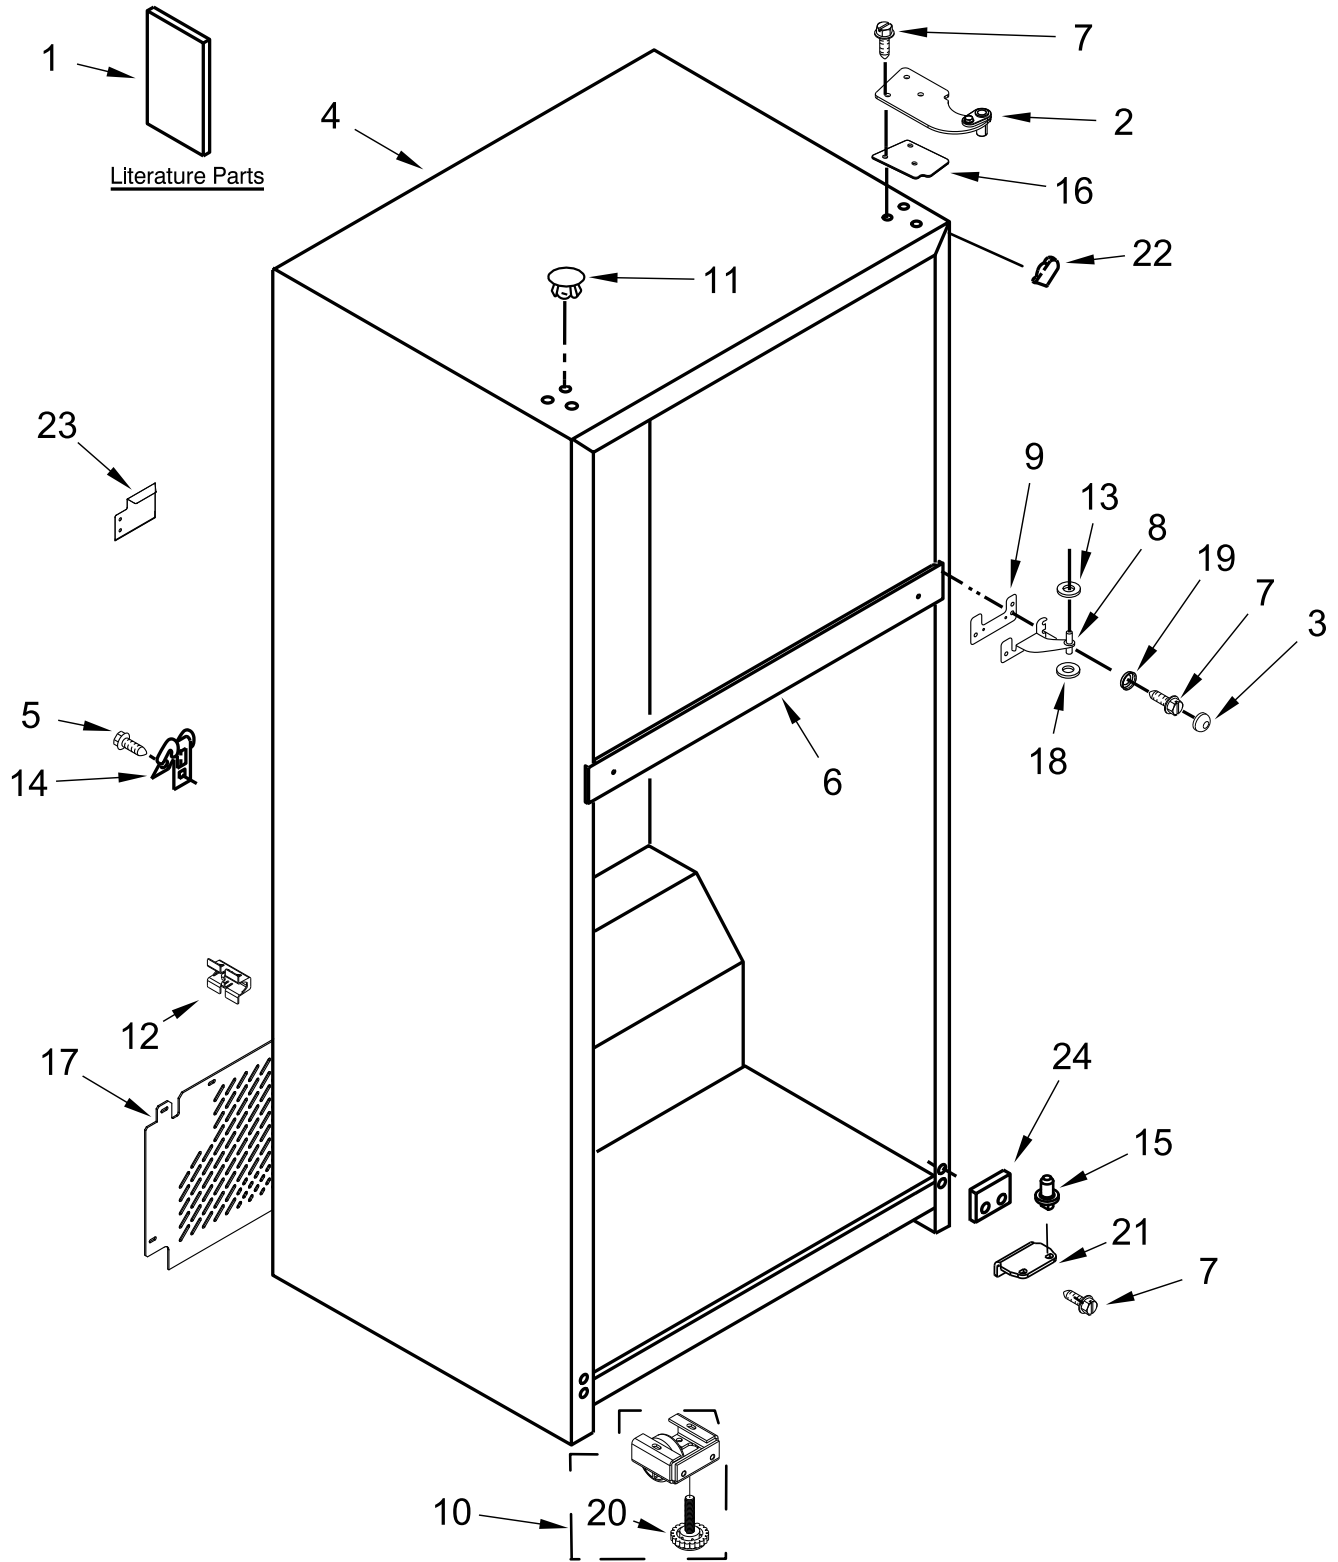

REFRIGERATOR

MODELS:

WRTX5328PW01 (White)

WRTX5328PB01 (Black)

WRTX5328PM01 (Dolos Steel)

CABINET PARTS

CABINET PARTS

<u>Illus.</u> <u>No.</u>	<u>Part No.</u>	<u>Description</u>	<u>Illus.</u> <u>No.</u>	<u>Part No.</u>	<u>Description</u>	<u>Illus.</u> <u>No.</u>	<u>Part No.</u>	<u>Description</u>
1		Literature Parts	7	489497	Screw	15	W10638688	Hinge Pin
	W11618689	Tech Sheet	8	2166086	Assembly, Hinge (Center)	16	W11656515	Shim, Top Hinge
	W11507956	Use and Care Guide				17	W11676551	Cover Unit
	W11670081	Energy Guide	9		Shim, Hinge (Center)	18	487576	Washer, Plastic
2	W11656390	Assembly, Top Right Hinge		2166043	White	19	W10674773	Cap, Washer Dome
				2215385	Black	20	W10133299	Leveler
3		Cap, Dome	10	W10142530	Assembly, Roller	21	2325482	Hinge, Bottom
	W10674771	White	11		Plug, Hole	22		Filler, Corner
	W10679135	Black		W10520304	White		2166003	White
	W10679139	Grey		W10520305	Black		2215384	Black
4		Cabinet (Not Serviced)		W10520307	Grey		W10761079	Grey
5	489442	Screw	12	W11416450	Spacer, Back	23	W11458717	Access Cover, Valve
6		Rail, Center (Not Serviced)	13	489341	Washer, Plastic	24	2201567	Shim, Hinge (Bottom)
			14	W11242280	Clamp, Power Cord			