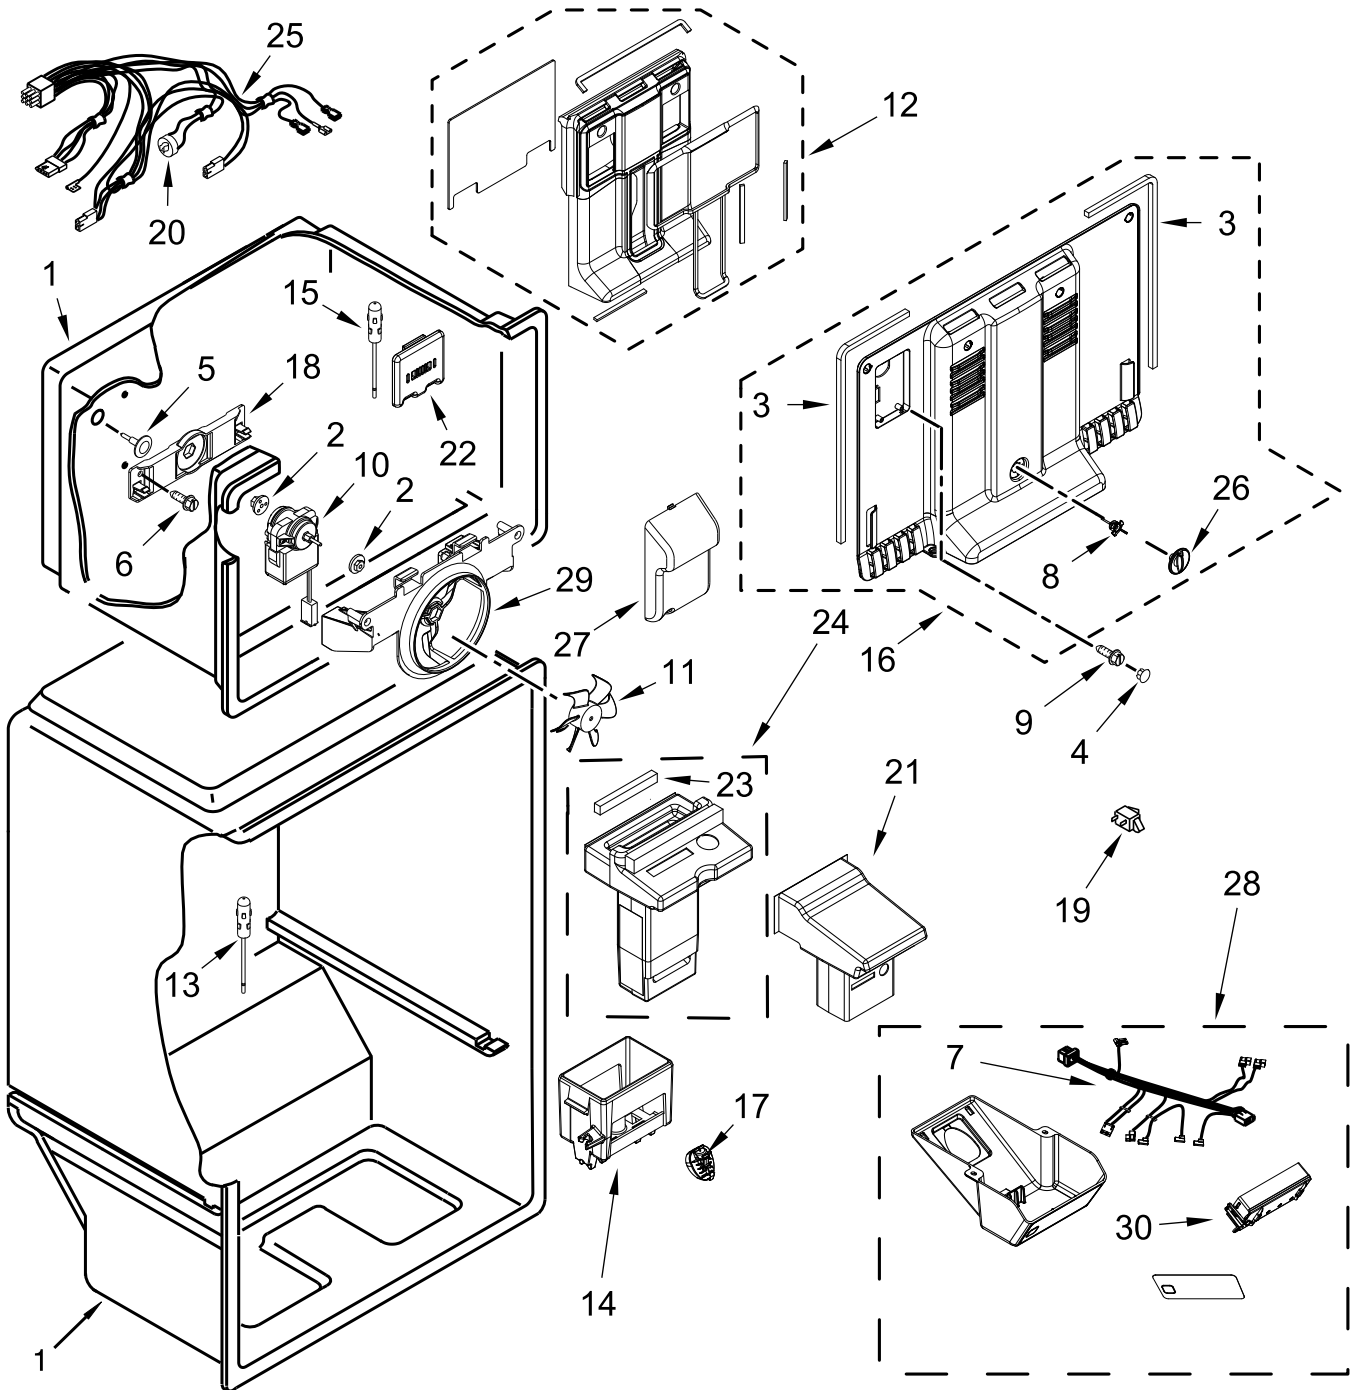

LINER PARTS

LINER PARTS

<u>Illus. No.</u>	<u>Part No.</u>	<u>Description</u>	<u>Illus. No.</u>	<u>Part No.</u>	<u>Description</u>	<u>Illus. No.</u>	<u>Part No.</u>	<u>Description</u>
1		Liner (Not Serviced)	12	W10813581	Assembly, Evaporator Plenum	22	2321148	Housing, Thermistor
2	2197380	Grommet	13	W10452402	Thermistor, Refrigerator	23	W10702120	Gasket, Air Diffuser
3	W10579698	Gasket, Evaporator Cover	14	W10570480	Cover, Air Diffuser	24	W11603929	Assembly, Air Diffuser
4	W10487421	Cover, Screw	15	W10384183	Thermistor	25	W11314500	Assembly, Evaporator Fan Wire (Includes Thermal Fuse)
5	941839	Hole Plug White	16	W11510100	Cover, Evaporator	26	W10570952	Knob, Air Control
6	488208	Screw	17	W11254095	Module, LED	27	W11341625	Cover, Water Tube
7	W11203361	Wire Assembly, Control Box	18	2254454	Bracket, Evaporator Fan Rear	28	W11644107	Assembly, Control Box
8	W10169456	Baffle, Air Manual	19	W11514900	Switch, Light	29	W10321162	Bracket, Fan Motor
9	8281232	Screw	20		Bi-Metal Defrost (Not Serviced)	30	W11625595	Control, Electronic
10	2315539	Motor, Evaporator Fan	21	W10570941	Duct, Air			
11	2200509	Blade, Fan