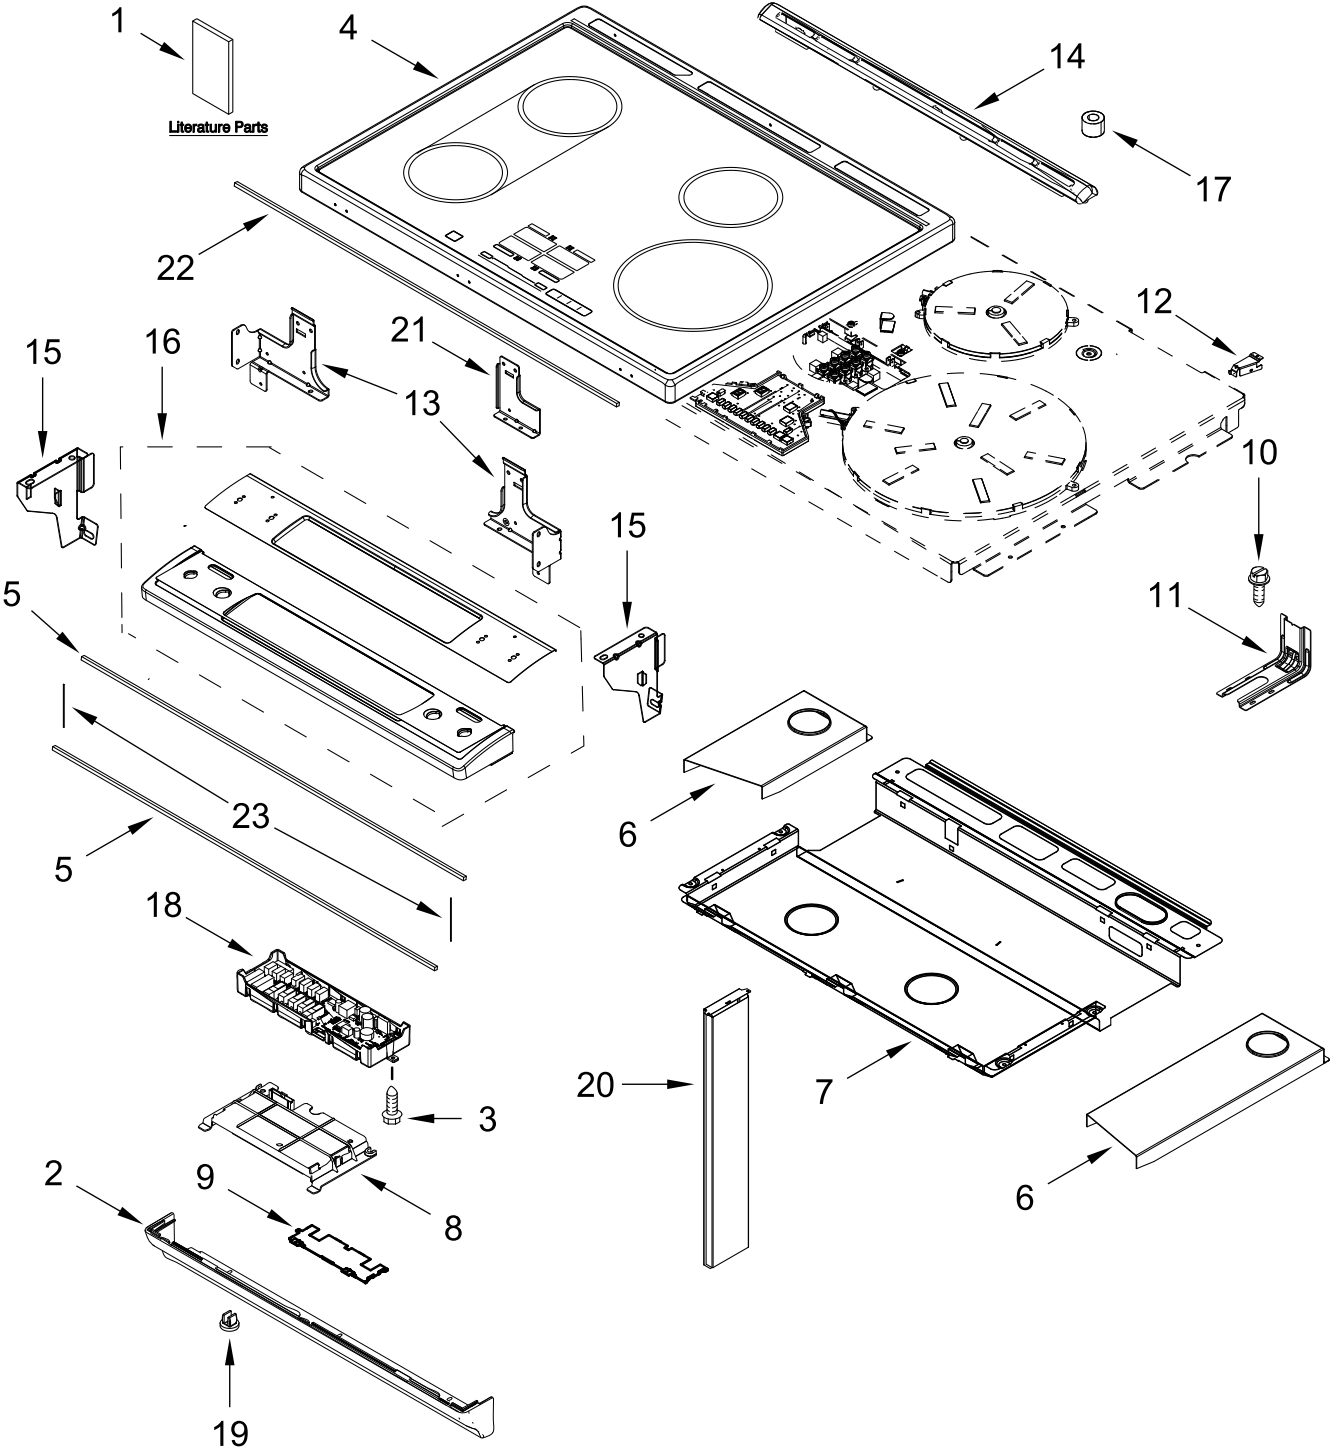

ELECTRIC RANGE

MODELS:

WSIS5030RV0 (Black Stainless)

COOKTOP AND DUCT PARTS

COOKTOP AND DUCT PARTS

<u>Illus. No.</u>	<u>Part No.</u>	<u>Description</u>	<u>Illus. No.</u>	<u>Part No.</u>	<u>Description</u>	<u>Illus. No.</u>	<u>Part No.</u>	<u>Description</u>
1		Literature Parts	9	W10558372	Bracket, Control	16		Console
	W11637353	Use and Care Guide	10	7101P485-60	Screw, Anti-Tip Kit		W11691321	Black Stainless
	W11692352	Tech Sheet	11	W11379947	Bracket, Anti-Tip	17	W10854253	Bumper
	W11692162	Quick Start Guide	12	W10162253	Brace, Corner (Left)	18	W11691342	Control, MRC2
2		Panel, Lower Console		W10162252	Brace, Corner (Right)	19	W10645947	Grommet
	W10570527	Black	13	W10289170	Support, Cooktop (Left)	20	W11610960	Assembly, Induction Side Duct
3	3196178	Screw		W10289169	Support, Cooktop (Right)	21	W10598048	Bracket, Console (Center)
4		Cooktop			Vent, Trim Top	22	W10612719	Gasket, Console and Cooktop
	W11690181	Black	14		Black	23	W10689101	Gasket, Console
5	W10689102	Gasket, Console Short	15		Endcap			FOLLOWING PARTS NOT ILLUSTRATED
6	W11610945	Duct, Recirculation Plate (Left)		W10547960	Bracket, Console (Left)		W11690574	Harness, Main
	W11610944	Duct, Recirculation Plate (Right)		W10547961	Bracket, Console (Right)		W11172426	Harness, Display
7	W11610925	Pan, Induction (Lower)					W10575120	Harness, Keypad
8	W10759327	Assembly, Display						