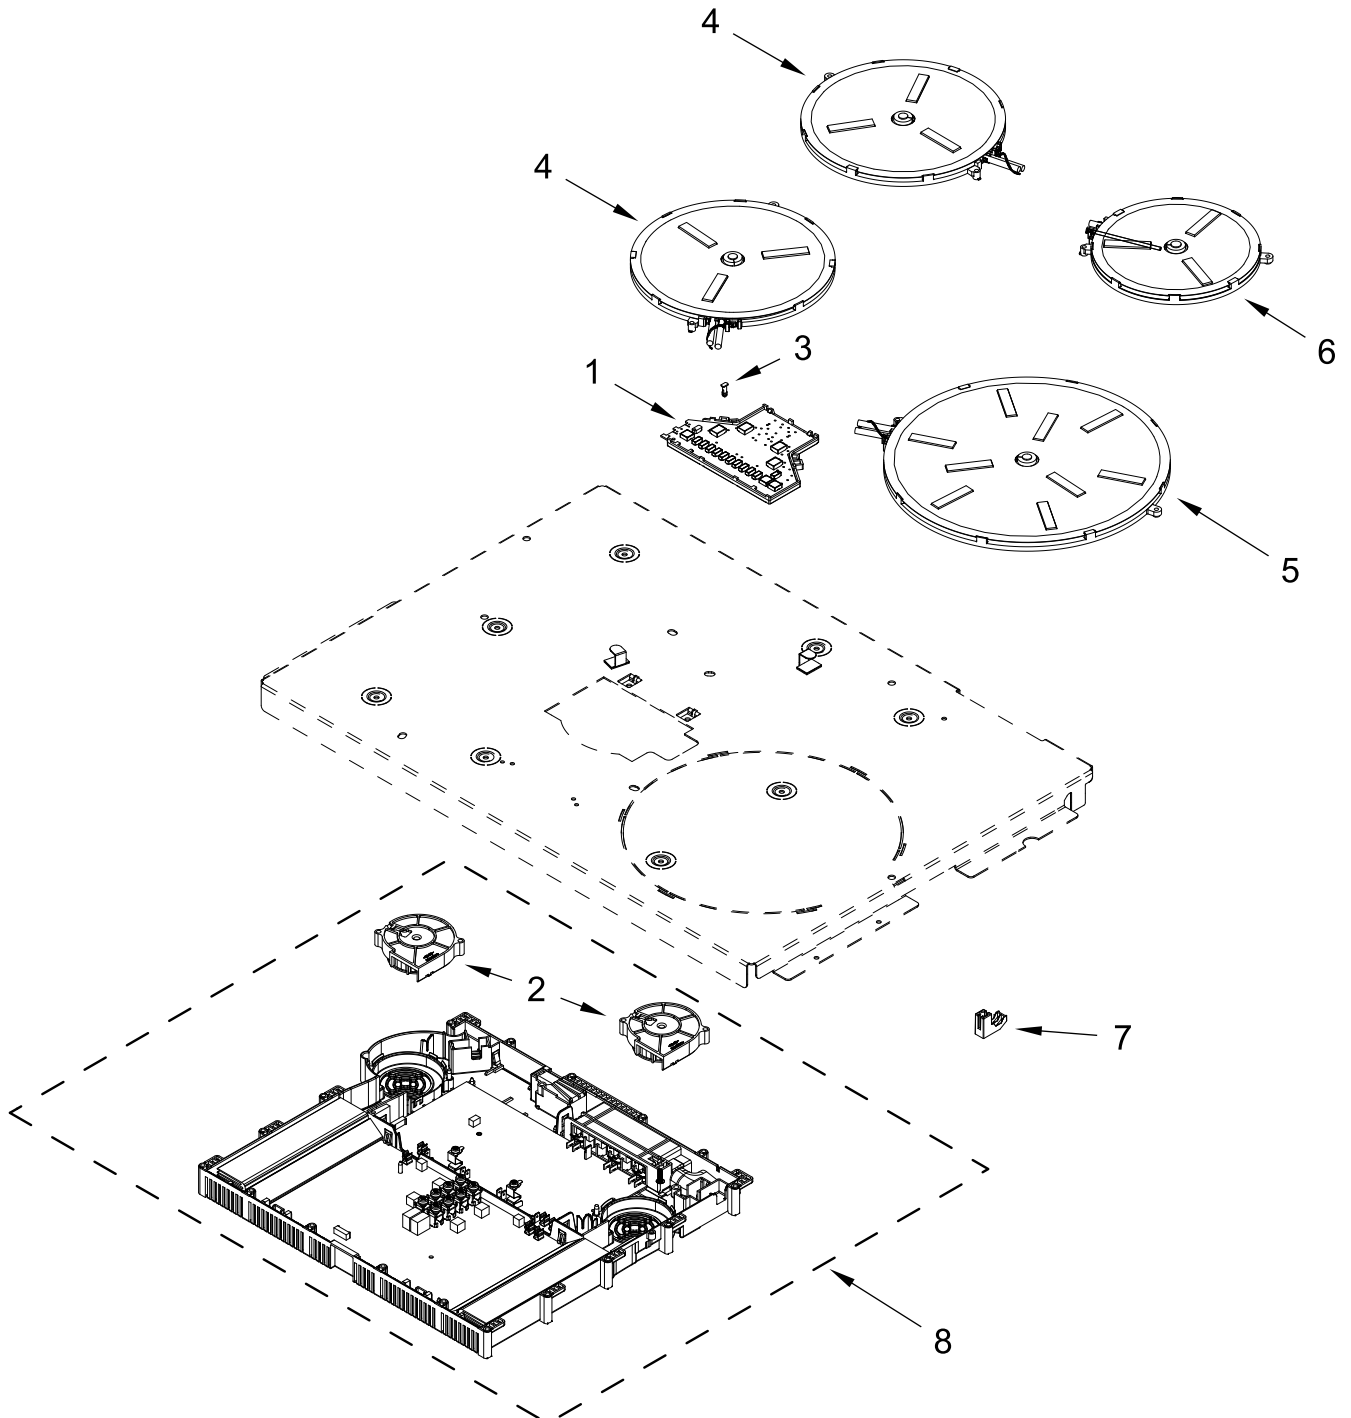

INDUCTION ASSEMBLY PARTS

INDUCTION ASSEMBLY PARTS

<u>Illus. No.</u>	<u>Part No.</u>	<u>Description</u>	<u>Illus. No.</u>	<u>Part No.</u>	<u>Description</u>	<u>Illus. No.</u>	<u>Part No.</u>	<u>Description</u>
1	W11683059	User, Interface	5	W11683054	Element, Induction (Right Front)	8	W11683057	Assembly, Induction Module
2	W11683058	Fan, Cooling						
3	W11683061	Locking Pin, User Interface	6	W11683056	Element, Induction (Right Rear)			FOLLOWING PARTS NOT ILLUSTRATED
4	W11683055	Element, Induction (Left Front and Left Rear)	7	W11683063	Strain Relief, Cable		313438	Clip, Harness
							W11683062	Harness, UI to Module
							W11615923	Harness, Induction Cooktop