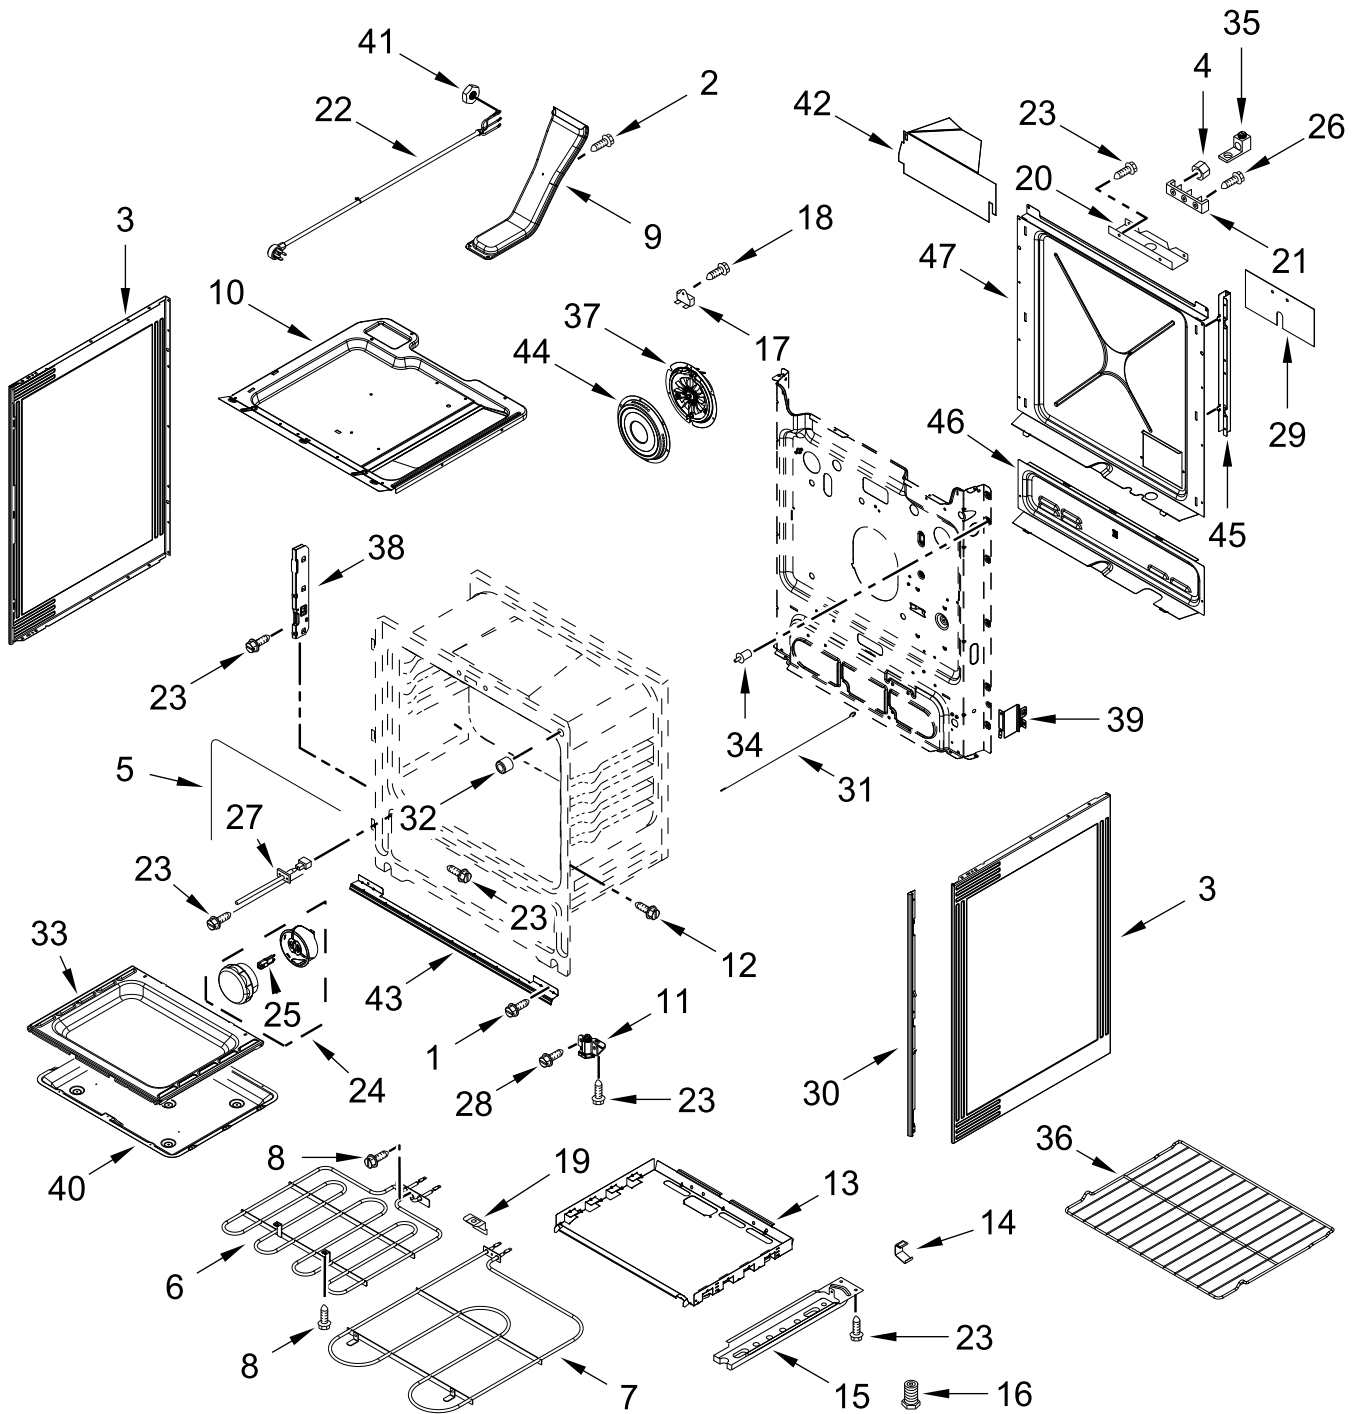

CHASSIS PARTS

CHASSIS PARTS

<u>Illus. No.</u>	<u>Part No.</u>	<u>Description</u>	<u>Illus. No.</u>	<u>Part No.</u>	<u>Description</u>	<u>Illus. No.</u>	<u>Part No.</u>	<u>Description</u>
1	3196560	Screw	19	W10035900	Support, Oven Bottom	37	W11353926	Convection Assembly
2	W10362924	Screw	20	3186034	Bracket, Service	38	W10289077	Receiver, Hinge
3		Panel, Side	21	W10246624	Block, Terminal	39	W10273002	Bracket, Oven Support
	W10162245	Black	22	W10624592	Cord, Power	40	W11379357	Bake Pan
4	3400029	Nut	23	3196178	Screw	41	7103P027-60	Nut
5	W11491752	Gasket, Door	24	W11634772	Light Assembly	42	W10818358	Shield, Wire
6	W10544952	Element, Broil	25	7407P103-60	Bulb, Light	43	W11620269	Bracket, Front Frame
7	W10774342	Element, Bake	26	3400016	Screw	44	W10346154	Cover, Convection
8	W10362924	Screw	27	W10586204	Sensor	45	W10162241	Channel, Rear
9	W11122085	Assembly, Flue	28	3196169	Screw	46	W10162248	Cover, Wire
10	W10289168	Box, Burner SI	29	W10655441	Shield, Power Cord	47	W11379354	Cover, Back
11	W10341186	Front Foot Assembly	30	W11510561	Barrier Rail, Rubber (Front Left)			FOLLOWING PARTS NOT ILLUSTRATED
12	W10067840	Screw		W11510562	Barrier Rail, Rubber (Front Right)	W10289173		Insulation, Wrap
13	W10541959	Shield, Bake	31	W10273192	Rod, Door Switch	W10575374		Insulation, Bottom
14	W10137382	Clip, Panel	32	9758701	Spacer, Door	4820F015-59		Insulation, Strap
15	W10390008	Base Rail Assembly (Left)	33	W10774446	Bottom, Oven	W10655490		Insulation, Main Back
	W10390007	Base Rail Assembly (Right)	34	W11511828	Switch, Door	7111P017-60		Clamp, Wire
16	W10058460	Foot, Leveling	35	W10281322	Kit, Bare Wire Adapter Block			
17	3196548	Fuse, Thermal	36	W10531060	Rack, Oven			
18	3196172	Screw