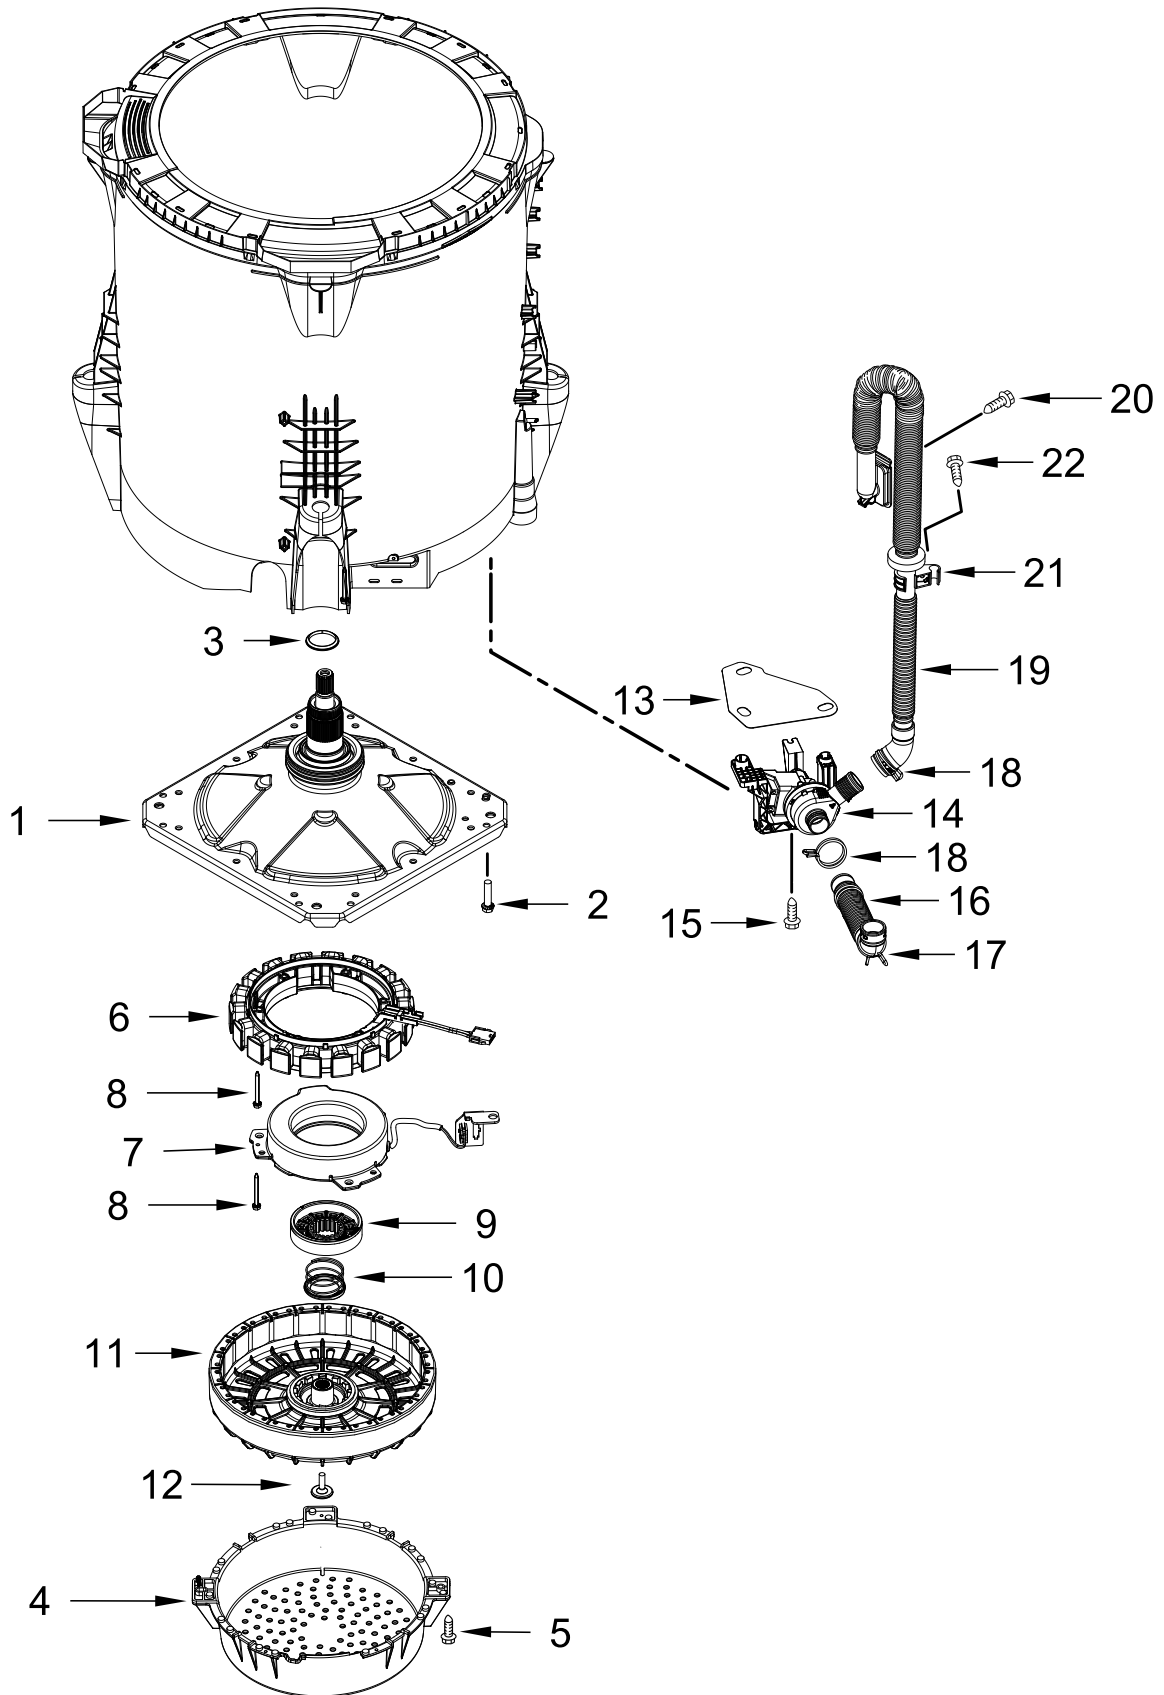

GEARCASE, MOTOR AND PUMP PARTS

GEARCASE, MOTOR AND PUMP PARTS

<u>Illus.</u> <u>No.</u>	<u>Part No.</u>	<u>Description</u>	<u>Illus.</u> <u>No.</u>	<u>Part No.</u>	<u>Description</u>	<u>Illus.</u> <u>No.</u>	<u>Part No.</u>	<u>Description</u>
1	W11185701	Drive Assembly	9	W10905025	Slider	17	8317496	Clamp, Hose
2	W10249633	Screw	10	W10006494	Assembly, Spring	18	W10142630	Clamp, Hose
3	W11218170	Washer, Thrust	11	W10897040	Rotor, Motor	19	W10786886	Hose, Internal Drain
4	W11539888	Guard, Rotor	12	W10636382	Screw	20	9740848	Screw
5	3400076	Screw	13	W10894129	Shield, Heat	21	W10652932	Clip, Hose
6	W10897050	Stator, Motor	14	W10727777	Pump Assembly, Drain	22	8533943	Screw
7	W10905022	Assembly, Clutch	15	W10004910	Screw			
8	W10644129	Screw	16	W10763259	Hose, Tub to Pump