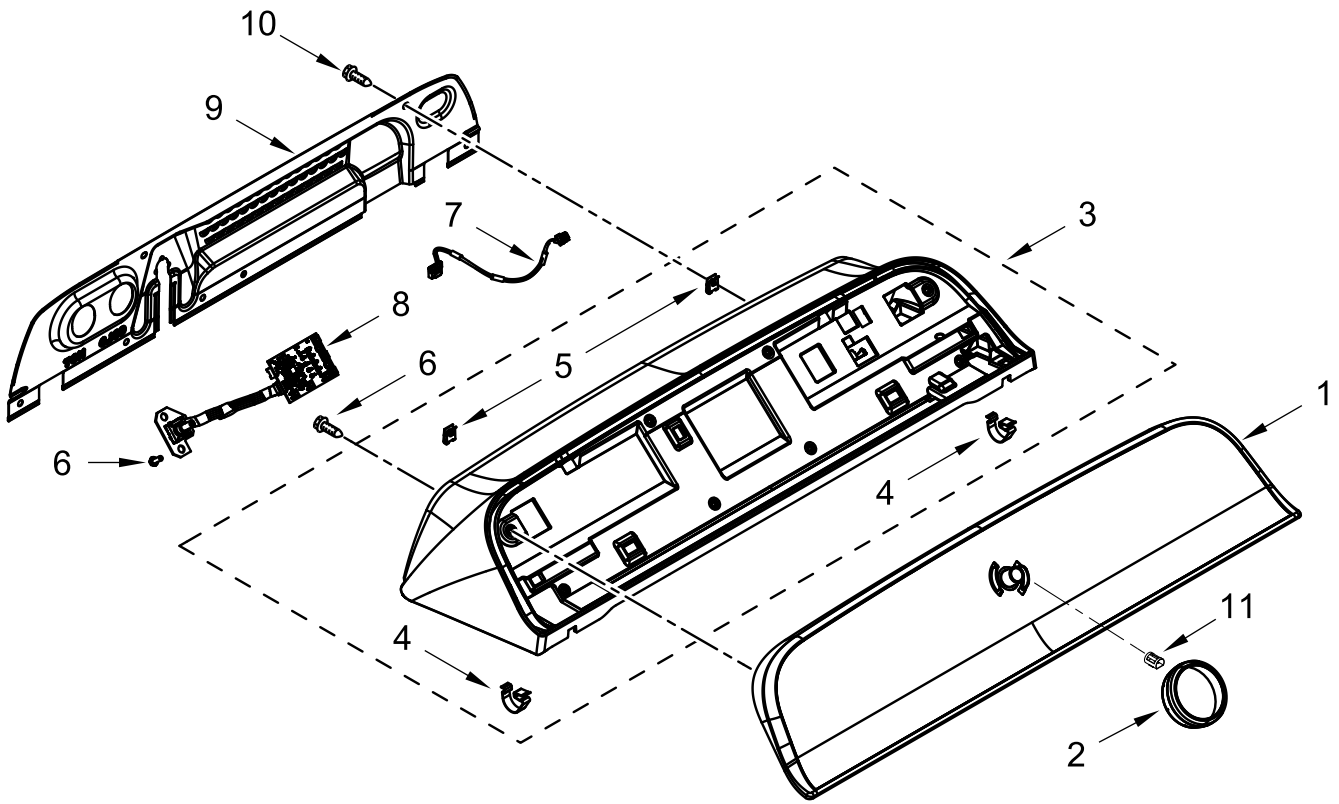

AUTOMATIC WASHER

MODELS:

WTW6150PW0 (White)

TOP AND CABINET PARTS

TOP AND CABINET PARTS

<u>Illus. No.</u>	<u>Part No.</u>	<u>Description</u>	<u>Illus. No.</u>	<u>Part No.</u>	<u>Description</u>	<u>Illus. No.</u>	<u>Part No.</u>	<u>Description</u>
1		Literature Parts	14	W11112935	Power Cord	26		Cabinet
	W11354658	Owners Manual	15		Bezel, Bleach Dispenser		W10676680	White
	W11670062	Energy Guide		W11175757	White	27	356138	Clamp, Hose
	W11455149	Tech Sheet	16		Bezel, Lid Lock	28	W11179235	Foot Assembly, Leveling
	W11467157	Quick Start Guide		W11215078	White	29	W10688364	Absorber, Impact
2		Assembly, Lid (Glass)	17	W11543566	Assembly, Lid Lock	30	W11381327	Channel, Top Front
	W11113665	Grey	18	90016	Clip, Harness	31	W10512626	Channel, Top Rear
3	W11091027	Strike Assembly	19		Assembly, Dispenser Drawer	32	8564458	Absorber, Impact
4	W10631074	Bumper, Lid		W10794820	White	33	W10676061	Cover, Harness
5	W11128305	Hinge, Lid (Left)	20		Assembly, Dispenser Bezel	34	W11417171	Panel, Rear
6	W11128306	Hinge, Lid (Right)		W10601841	White	35	W10567155	Screw
7	W10142728	Screw	21	9740848	Screw	36	W10660565	Screw
8	W11183686	Screw	22	W11538050	Assembly, Dispenser Housing & Inlet Valve	37	W10339879	Tie, Cable
9		Top	23	W11528767	Valve, Water Inlet	38	W11203364	Hose, Outer Drain Assembly
	W11126896	White	24	W11524851	Harness, Water Inlet Valve	39	W10280024	U-Bend, Drain Hose
10	W11532978	Control Unit Assembly, Machine and Motor	25	97787	Screw	40	W10884775	Badge
11	693995	Screw						
12	W11033573	Assembly, Line Filter						
13	3400076	Screw						

CONSOLE PARTS

CONSOLE PARTS

<u>Illus.</u> <u>No.</u>	<u>Part No.</u>	<u>Description</u>
1	W11445450	Assembly, Fascia
2		Assembly, Control Knob
	W11430050	Knob Assembly

<u>Illus.</u> <u>No.</u>	<u>Part No.</u>	<u>Description</u>
3		Assembly, Console
	W11447379	White
4	8312709	Clip, Console
5	W10298336	Nut, "U"
6	9740848	Screw