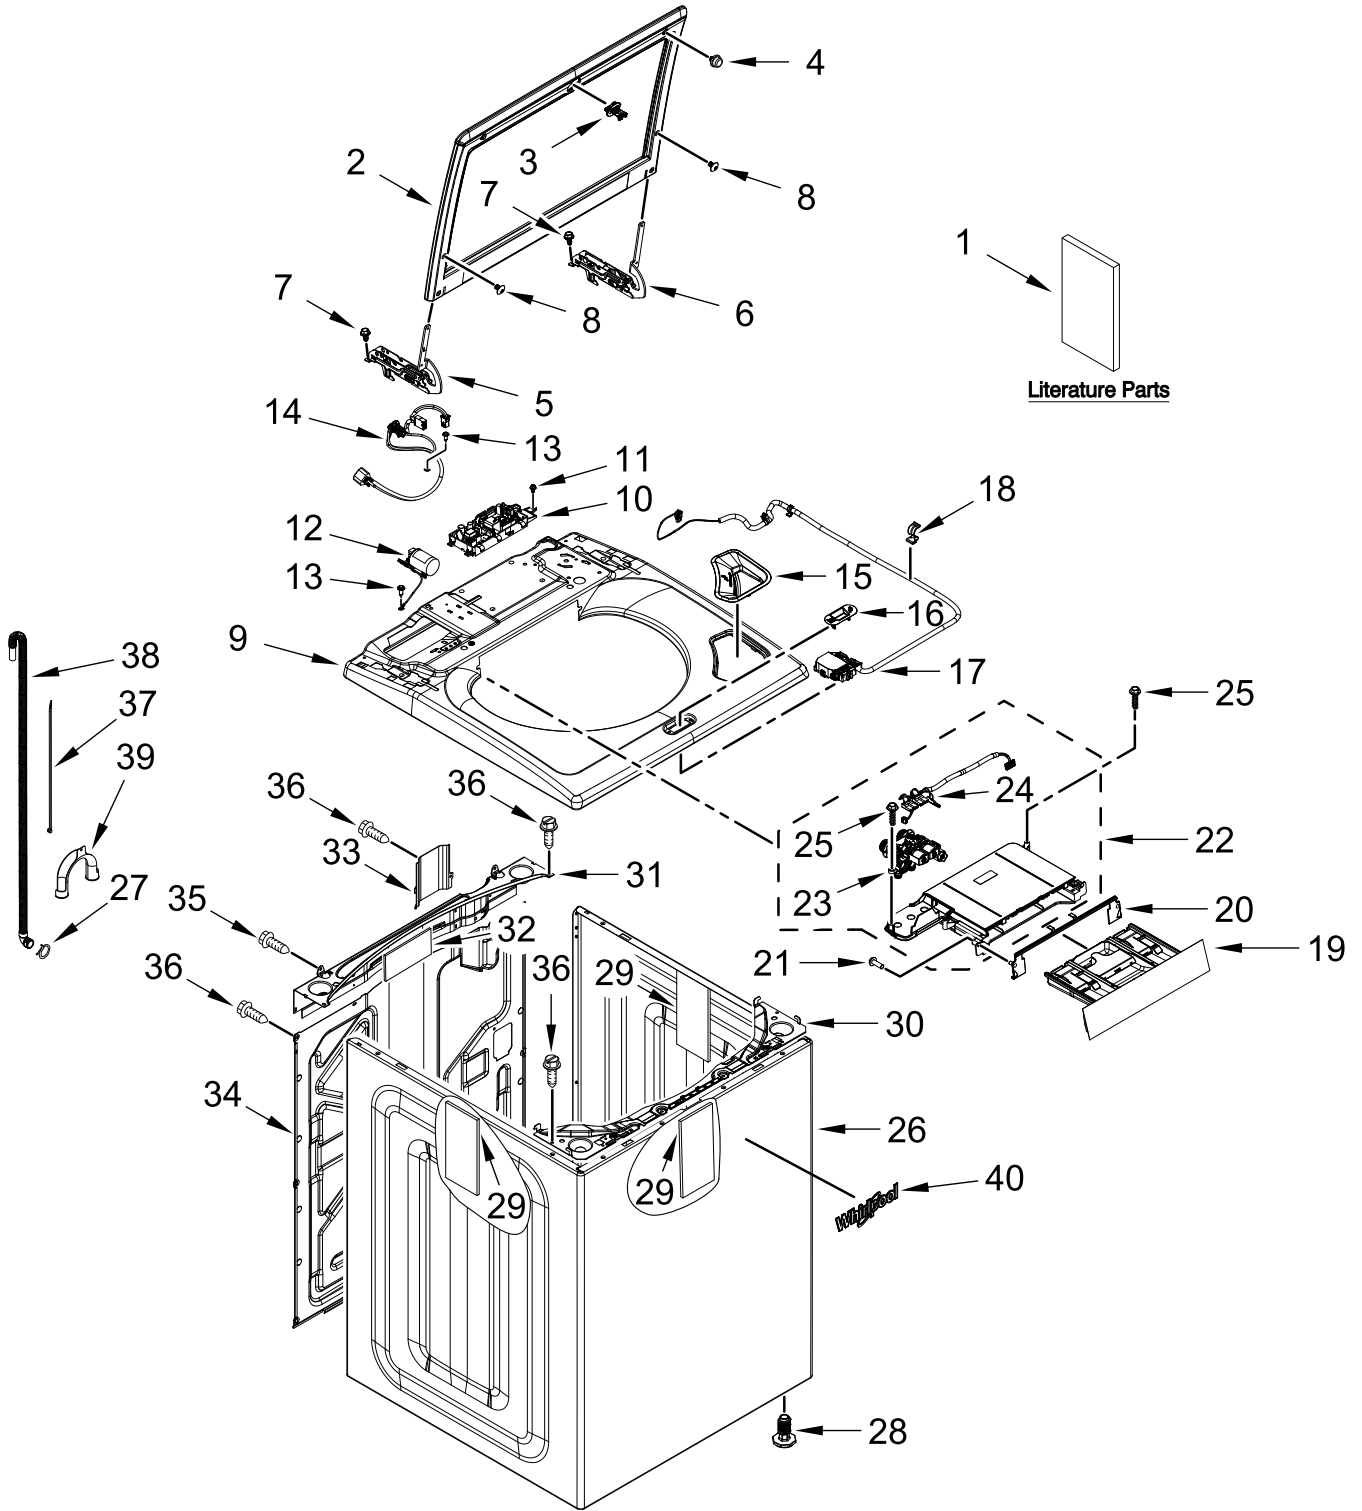

AUTOMATIC WASHER

MODELS:

WTW6150PW0 (White)

TOP AND CABINET PARTS

TOP AND CABINET PARTS

<u>Illus. No.</u>	<u>Part No.</u>	<u>Description</u>	<u>Illus. No.</u>	<u>Part No.</u>	<u>Description</u>	<u>Illus. No.</u>	<u>Part No.</u>	<u>Description</u>
1		Literature Parts	14	W11112935	Power Cord	26		Cabinet
	W11354658	Owners Manual	15		Bezel, Bleach Dispenser		W10676680	White
	W11670062	Energy Guide		W11175757	White	27	356138	Clamp, Hose
	W11455149	Tech Sheet	16		Bezel, Lid Lock	28	W11179235	Foot Assembly, Leveling
	W11467157	Quick Start Guide		W11215078	White	29	W10688364	Absorber, Impact
2		Assembly, Lid (Glass)	17	W11543566	Assembly, Lid Lock	30	W11381327	Channel, Top Front
	W11113665	Grey	18	90016	Clip, Harness	31	W10512626	Channel, Top Rear
3	W11091027	Strike Assembly	19		Assembly, Dispenser Drawer	32	8564458	Absorber, Impact
4	W10631074	Bumper, Lid		W10794820	White	33	W10676061	Cover, Harness
5	W11128305	Hinge, Lid (Left)	20		Assembly, Dispenser Bezel	34	W11417171	Panel, Rear
6	W11128306	Hinge, Lid (Right)		W10601841	White	35	W10567155	Screw
7	W10142728	Screw	21	9740848	Screw	36	W10660565	Screw
8	W11183686	Screw	22	W11538050	Assembly, Dispenser Housing & Inlet Valve	37	W10339879	Tie, Cable
9		Top	23	W11528767	Valve, Water Inlet	38	W11203364	Hose, Outer Drain Assembly
	W11126896	White	24	W11524851	Harness, Water Inlet Valve	39	W10280024	U-Bend, Drain Hose
10	W11532978	Control Unit Assembly, Machine and Motor	25	97787	Screw	40	W10884775	Badge
11	693995	Screw						
12	W11033573	Assembly, Line Filter						
13	3400076	Screw						

CONSOLE PARTS

CONSOLE PARTS

<u>Illus.</u> <u>No.</u>	<u>Part No.</u>	<u>Description</u>
1	W11445450	Assembly, Fascia
2		Assembly, Control Knob
	W11430050	Knob Assembly

<u>Illus.</u> <u>No.</u>	<u>Part No.</u>	<u>Description</u>
3		Assembly, Console
	W11447379	White
4	8312709	Clip, Console
5	W10298336	Nut, "U"
6	9740848	Screw