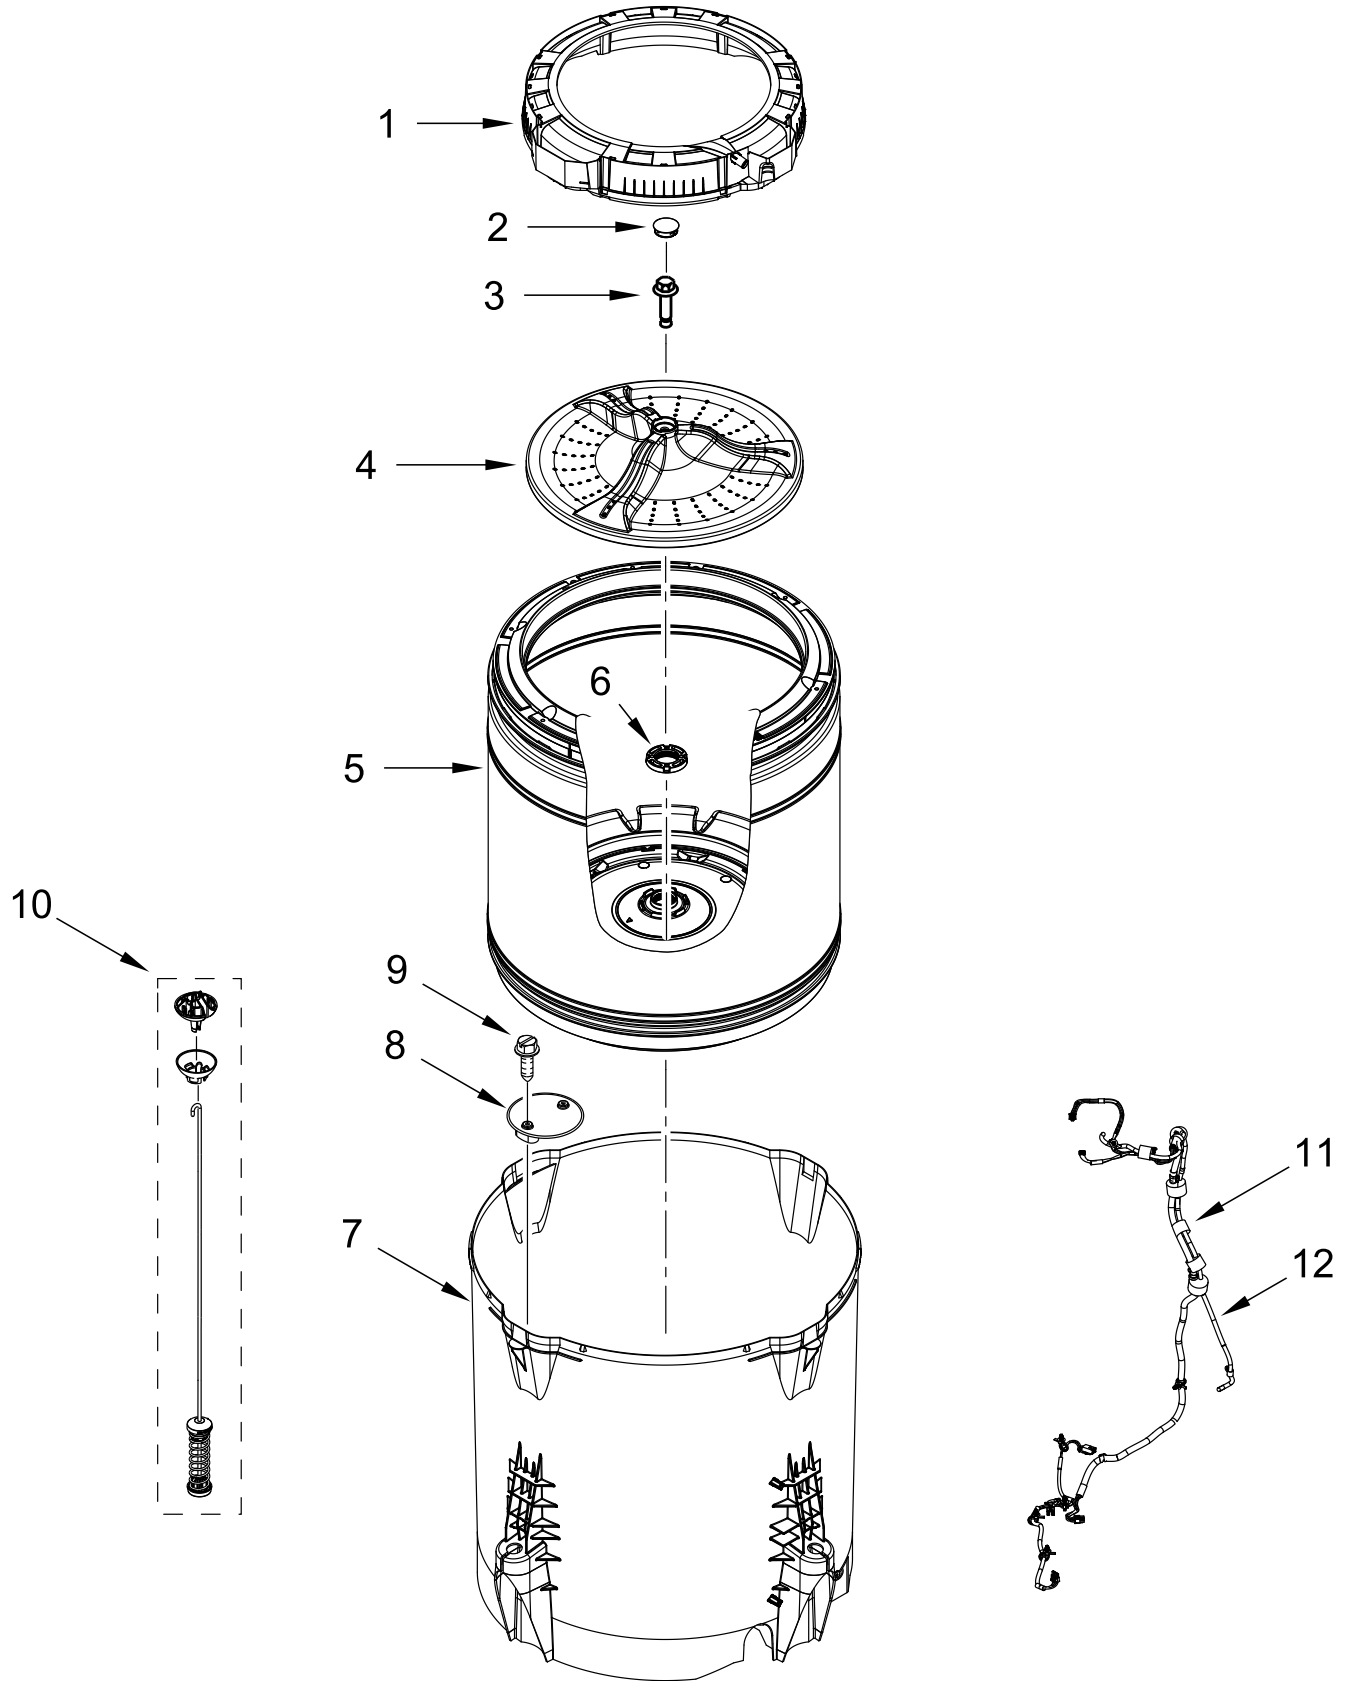

CONSOLE PARTS

CONSOLE PARTS

<u>Illus.</u> <u>No.</u>	<u>Part No.</u>	<u>Description</u>
1	W11445450	Assembly, Fascia
2		Assembly, Control Knob
	W11430050	Knob Assembly

<u>Illus.</u> <u>No.</u>	<u>Part No.</u>	<u>Description</u>
3		Assembly, Console
	W11447379	White
4	8312709	Clip, Console
5	W10298336	Nut, "U"
6	9740848	Screw

BASKET AND TUB PARTS

<u>Illus.</u> <u>No.</u>	<u>Part No.</u>	<u>Description</u>	<u>Illus.</u> <u>No.</u>	<u>Part No.</u>	<u>Description</u>	<u>Illus.</u> <u>No.</u>	<u>Part No.</u>	<u>Description</u>
1	W11094304	Tub Ring	8	W11089264	Filter, Drain Pump	11	W11435841	Harness, Lower
2	W10609549	Cap, Impeller	9	8533928	Screw	12	8572540	Hose Pressure Switch
3	W10625252	Screw	10	W11187091	Damper Assembly, Tub Suspension (Set Of 4-Includes Suspension Bushings and Suspension Balls)			
4	W10834890	Impeller (Washplate)						
5	W11178227	Basket Assembly						
6	W11183985	Basket, Lock Nut						
7	W11219115	Tub						