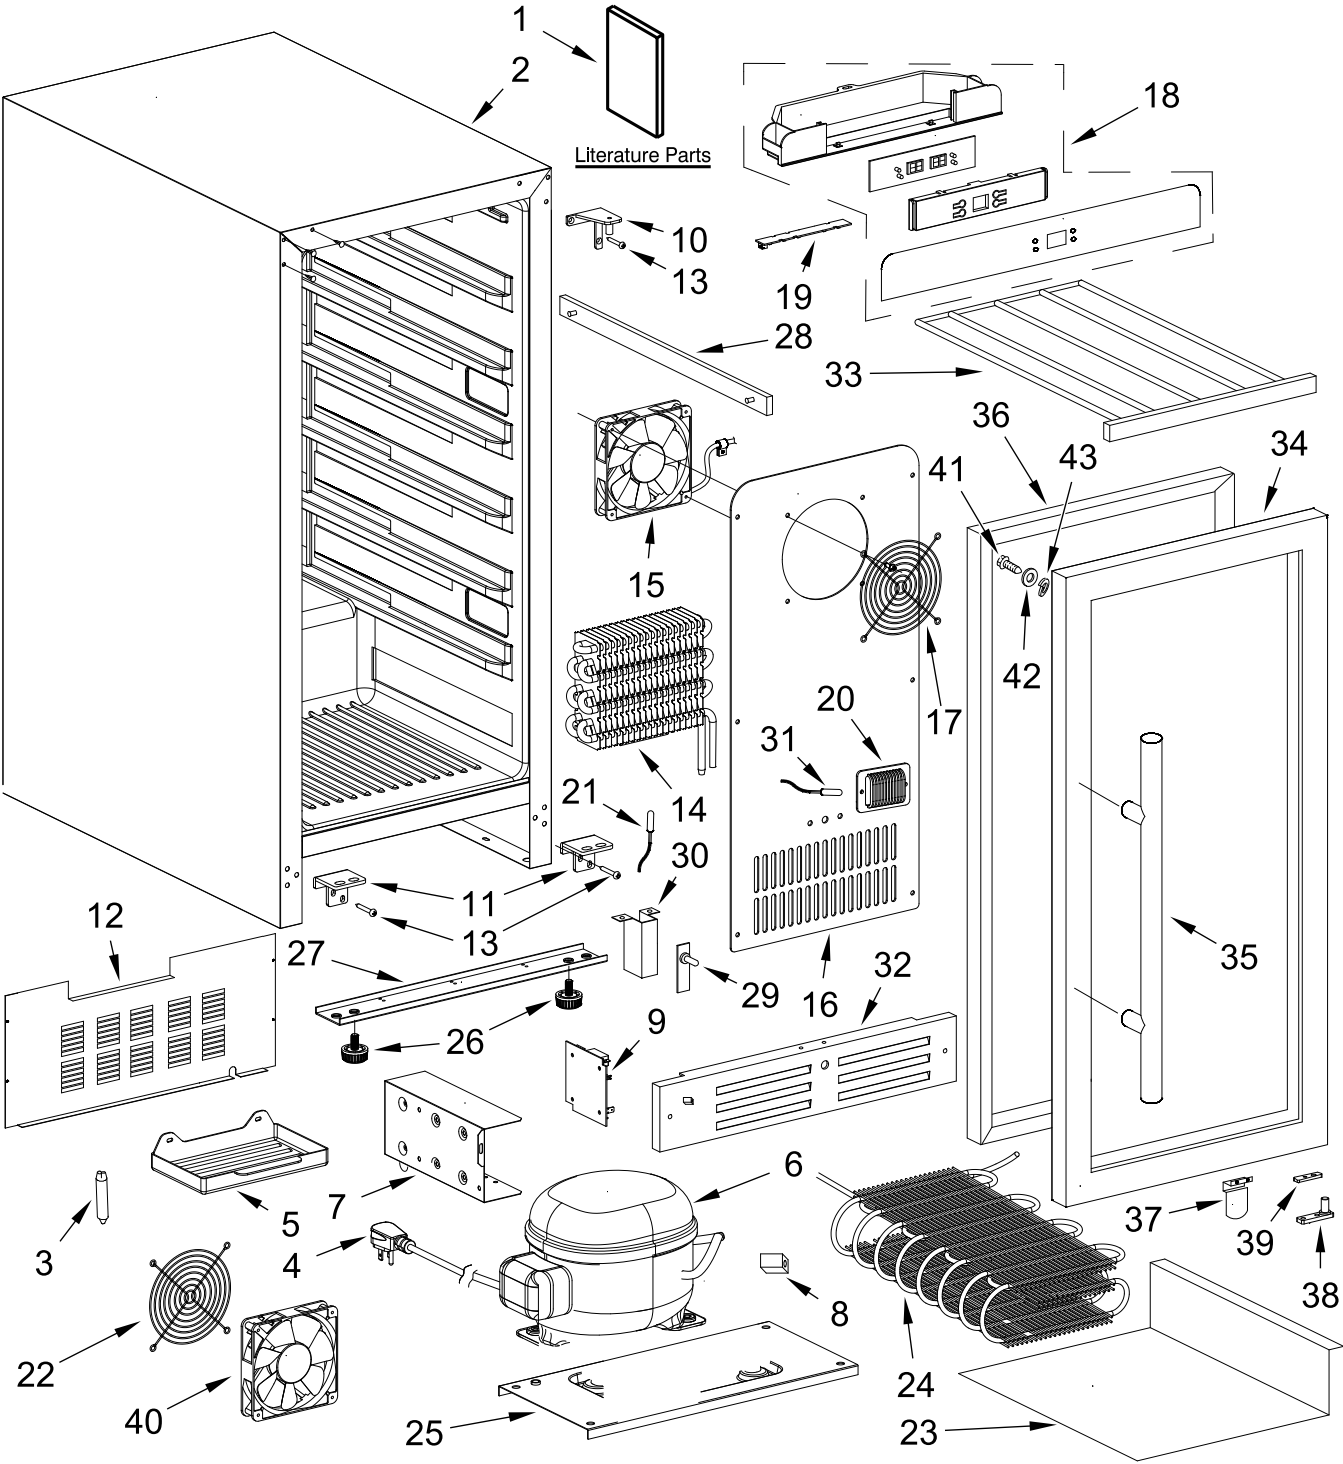

15" Undercounter Wine Center

MODELS:

WUW35X15DS02 (Stainless)

WINE CENTER PARTS

WINE CENTER PARTS

<u>Illus.</u> <u>No.</u>	<u>Part No.</u>	<u>Description</u>	<u>Illus.</u> <u>No.</u>	<u>Part No.</u>	<u>Description</u>	<u>Illus.</u> <u>No.</u>	<u>Part No.</u>	<u>Description</u>
1		Literature Parts	17	W10782263	Cover, Evaporator Fan	37	W10782267	Plate, Switch
	W10739679	Use & Care Guide	18	W11290655	Control Panel Assembly	38	W10782241	Axis, Door
	W10792627	Energy Guide				39	W11255595	Stop, Door
2		Cabinet (Not a Servicable Part)	19	W10782293	LED Light	40	W10782254	Fan Assembly, Condenser
3	W11290639	Drier Filter	20	W10782222	Cover, Sensor	41	W11104118	Screw
4	W10782176	Power Cord	21	W11296649	Sensor (White Connector)	42	W11104122	Spring, Washer
5	W11290643	Water Tray	22	W10782255	Cover, Condenser Fan	43	W11104121	Washer
6	W11290645	Compressor	23	W11243800	Cover, Condenser			FOLLOWING PARTS NOT ILLUSTRATED
7	W11290646	Cover, PCB	24	W10782289	Condenser		W10782275	Starter
8	W11290662	Foam	25	W11290656	Baseplate		W10782192	Pin, PCB
9	W11290648	Main PCB	26	W10782249	Leg		W10782277	Overload Relay
10	W10782193	Hinge, Upper Right	27	W11244017	Support, Front		W10266810	Aluminum Tape
	W10782260	Hinge, Upper Left	28	W10782256	Slide, Rail			REFRIGERANT CHARGE
11	W11243790	Hinge, Lower Right	29	W10782243	Switch			0.98oz. R600A
	W11243796	Hinge, Lower Left	30	W10782242	Support, Switch			
12	W11243799	Cover, Rear	31	W11290657	Sensor (Red Connector)			
13	W10782261	Screw	32	W11244018	Grille			
14	W10782280	Evaporator	33	W11244034	Rack Assembly			
15	W10792631	Fan Assembly, Evaporator	34	W10782294	Door Assembly			
16	W10782281	Evaporator Cover	35	W10782266	Handle			
			36	W10782286	Gasket, Door			